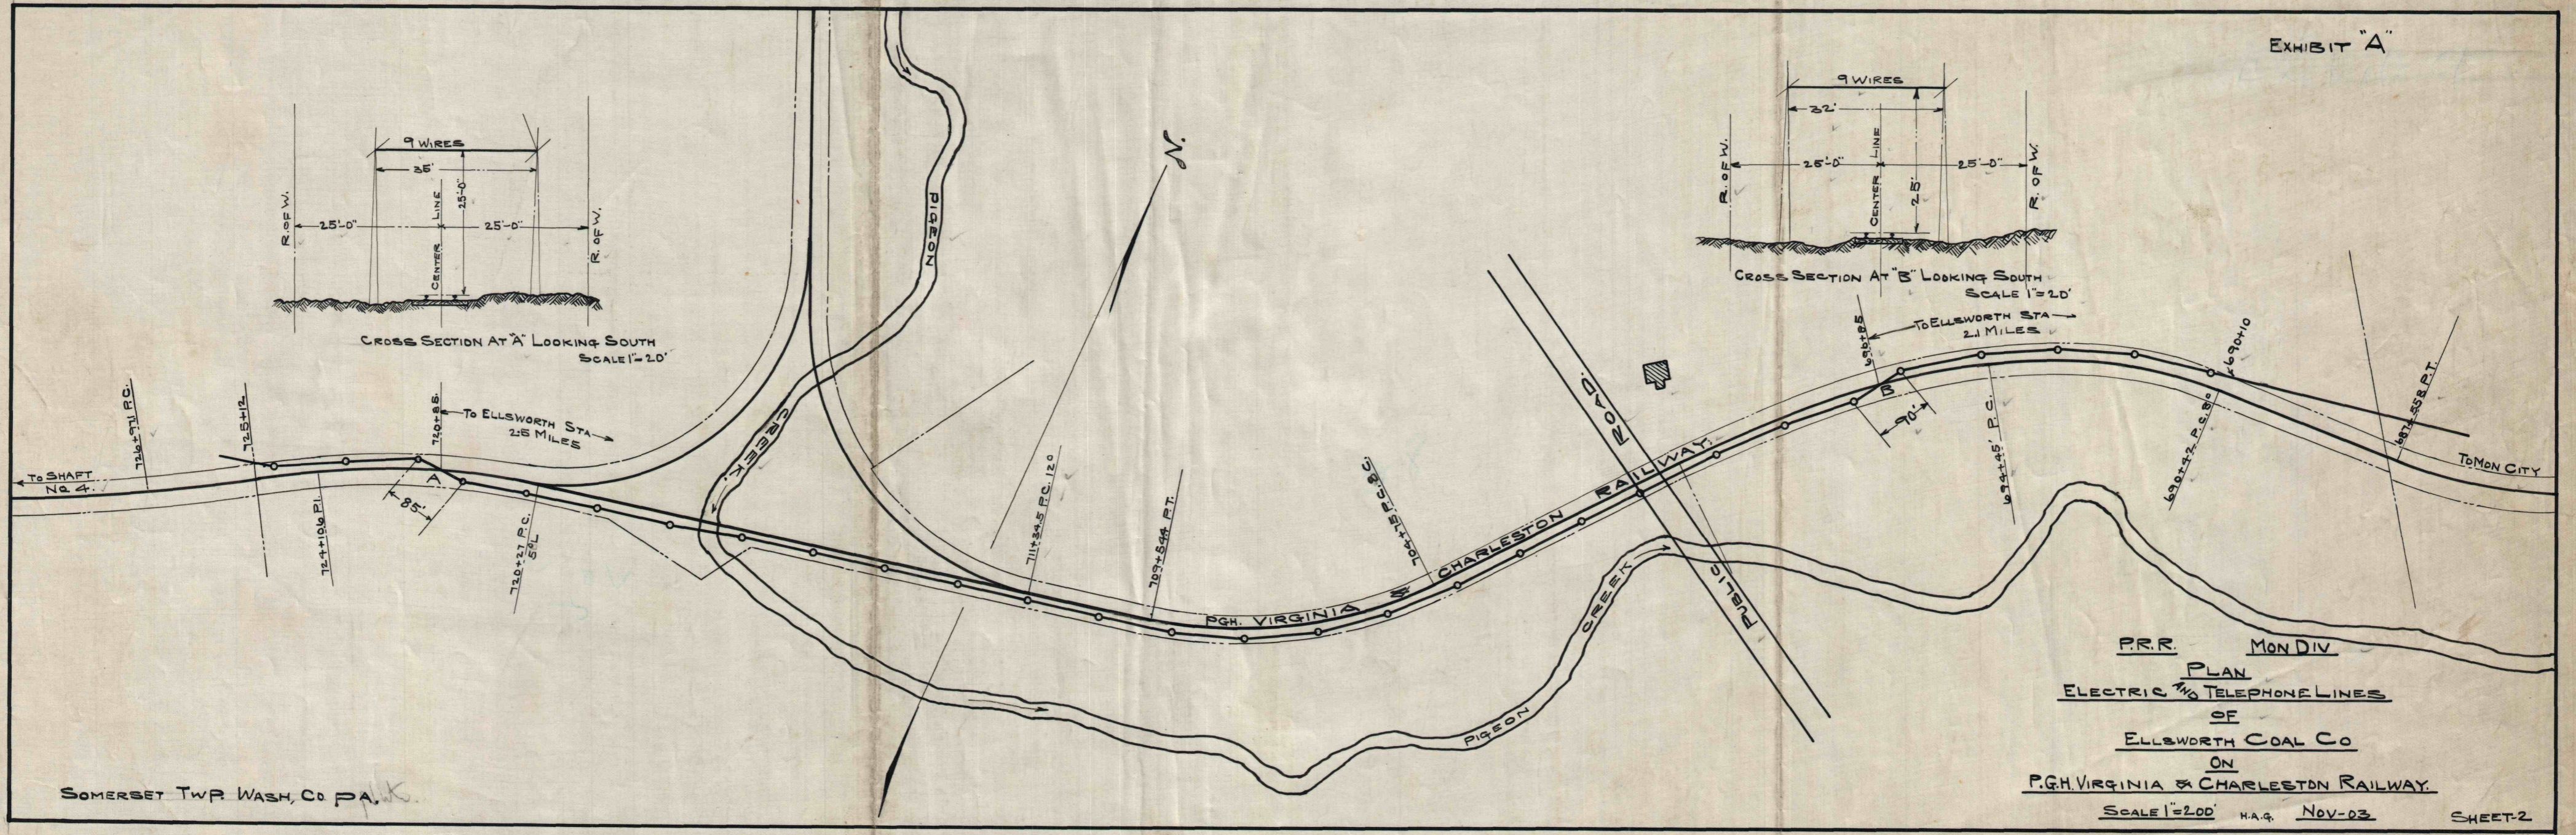

EXHIBIT "A"

SOMERSET TWP. WASH. CO PA.

P.R.R. MON DIV  
 PLAN  
 ELECTRIC AND TELEPHONE LINES  
 OF  
 ELLSWORTH COAL CO  
 ON  
 P.G.H. VIRGINIA & CHARLESTON RAILWAY.

SCALE 1"=200' H.A.G. NOV-03 SHEET-2