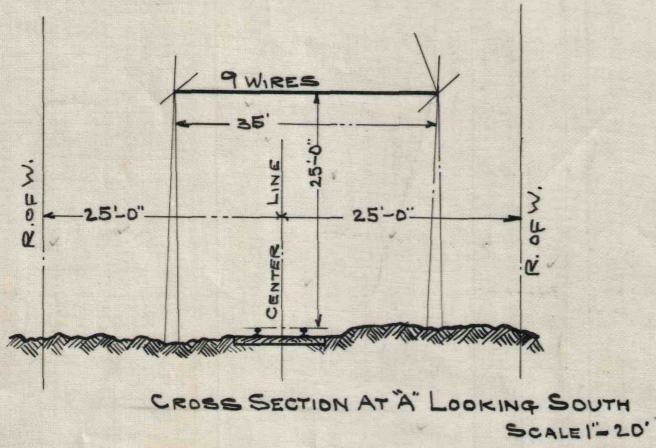

EXHIBIT "A"

SOMERSET TWP. WASH. CO PA.

P.R.R. MON DIV  
 PLAN  
 ELECTRIC AND TELEPHONE LINES  
 OF  
 ELLSWORTH COAL CO  
 ON  
 P.G.H. VIRGINIA & CHARLESTON RAILWAY.

SCALE 1"=200' H.A.G. NOV-03 SHEET-2

DWG. 3-11 *J-R* SKN<sup>o</sup> 18407