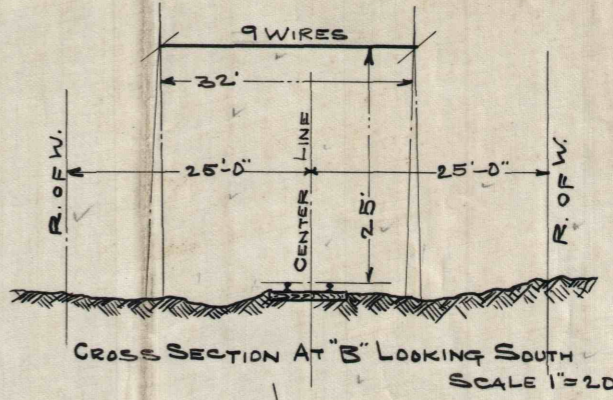

EXHIBIT "A"

SOMERSET TWP. WASH. CO PA.

P.R.R. MON DIV  
 PLAN  
 ELECTRIC AND TELEPHONE LINES  
 OF  
 ELLSWORTH COAL CO  
 ON  
 P.G.H. VIRGINIA & CHARLESTON RAILWAY.

SCALE 1"=200' H.A.G. NOV-03 SHEET-2

DWG. 3-11 *J-R* SKN<sup>o</sup> 18407