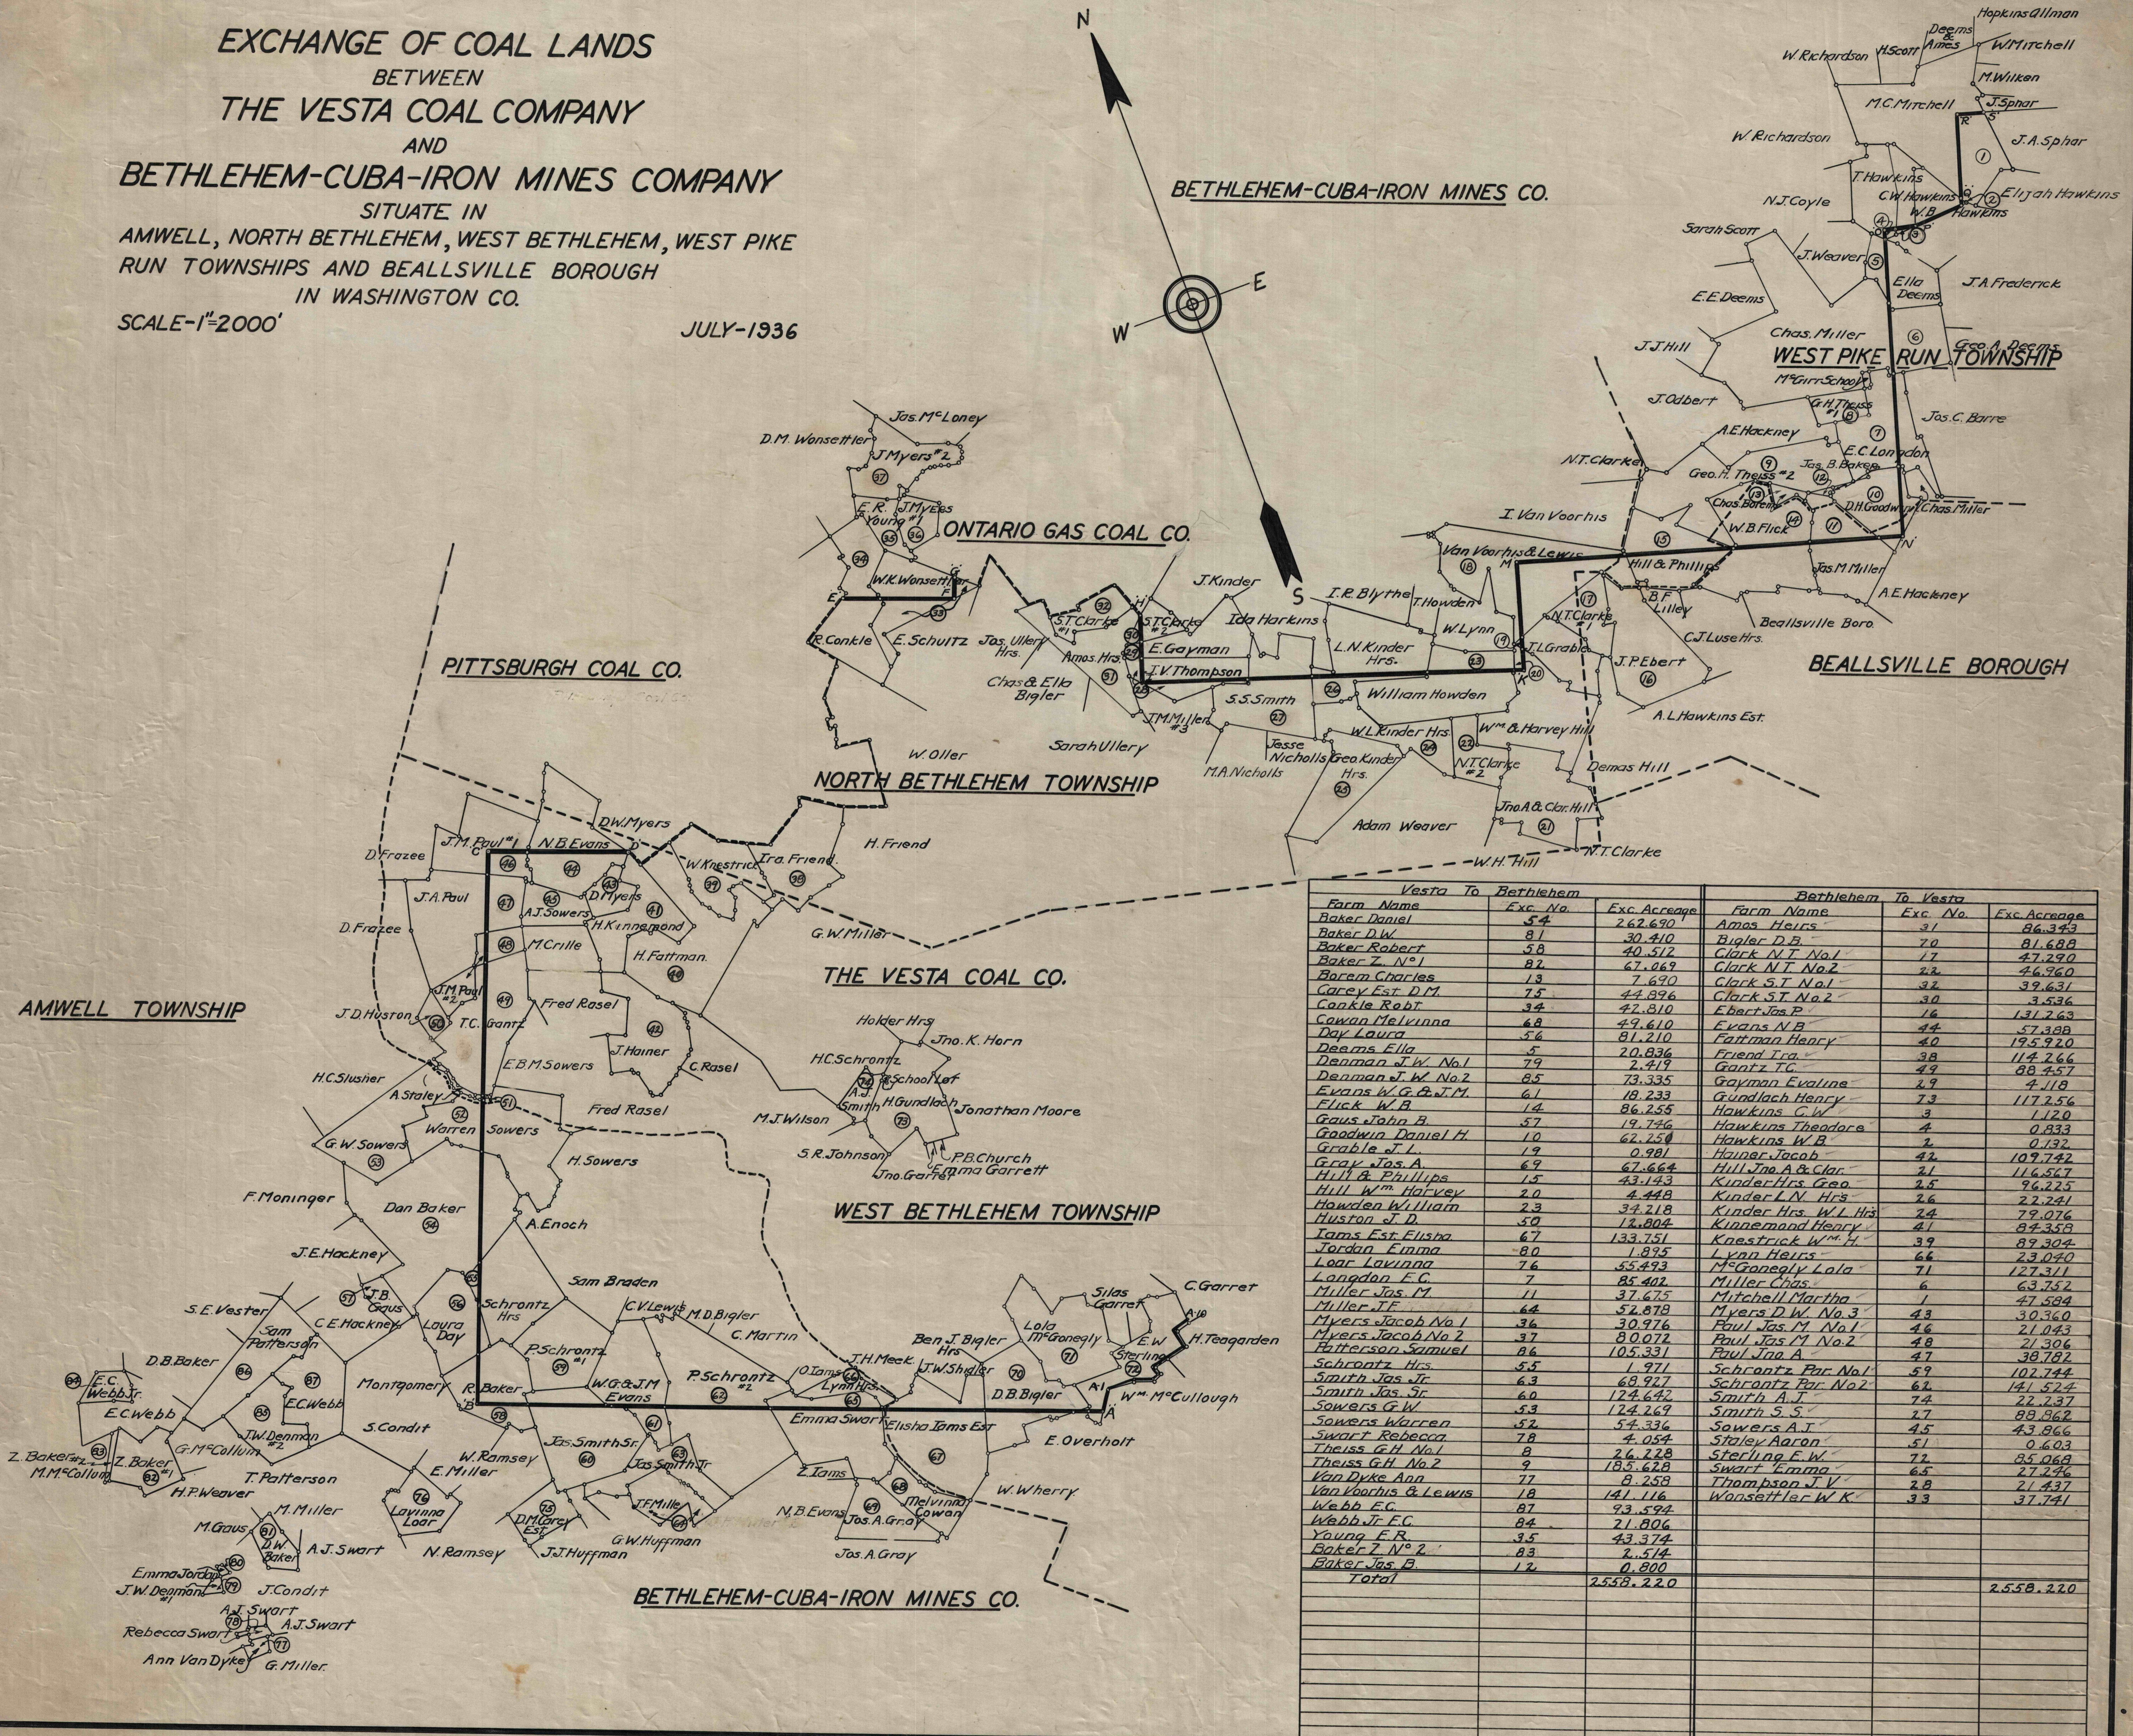

**EXCHANGE OF COAL LANDS
BETWEEN
THE VESTA COAL COMPANY
AND
BETHLEHEM-CUBA-IRON MINES COMPANY**
SITUATE IN
AMWELL, NORTH BETHLEHEM, WEST BETHLEHEM, WEST PIKE
RUN TOWNSHIPS AND BEALLSVILLE BOROUGH
IN WASHINGTON CO.
SCALE-1"=2000'

JULY-1936

BETHLEHEM-CUBA-IRON MINES CO.

Vesta To Bethlehem			Bethlehem To Vesta		
Farm Name	Exc. No.	Exc. Acreage	Farm Name	Exc. No.	Exc. Acreage
Baker Daniel	54	262.690	Amos Heirs	31	86.343
Baker D.W.	81	30.410	Bigler D.B.	70	81.688
Baker Robert	58	40.512	Clark N.T. No.1	17	47.290
Baker Z. N°1	82	67.069	Clark N.T. No.2	22	46.960
Boren Charles	13	7.690	Clark S.T. No.1	32	39.631
Carey Est. D.M.	75	44.896	Clark S.T. No.2	30	3.536
Cankle Robt.	34	42.810	Ebert Jas P.	16	131.263
Cowan Melvinna	68	49.610	Evans N.B.	44	57.388
Day Laura	56	81.210	Fattman Henry	40	195.920
Deems Ella	5	20.836	Friend Ira	38	114.266
Denman J.W. No.1	79	2.419	Gantz T.C.	49	88.457
Denman J.W. No.2	85	73.335	Gayman Evaline	29	4.118
Evans W.G. & J.M.	61	18.233	Gundlach Henry	73	117.256
Flick W.B.	14	86.255	Hawkins C.W.	3	1.120
Gaus John B.	57	19.746	Hawkins Theodore	4	0.833
Goodwin Daniel H.	10	62.250	Hawkins W.B.	2	0.132
Grable J.L.	19	0.981	Hainer Jacob	42	109.742
Gray Jas. A.	69	67.664	Hill Jno. A. & Clar.	21	116.567
Hill & Phillips	15	43.143	Kinder Hrs. Geo.	25	96.225
Hill Wm. Harvey	20	4.448	Kinder L.N. Hrs.	26	22.741
Howden William	23	34.218	Kinder Hrs. W.L. Hrs.	24	79.076
Huston J.D.	50	12,804	Kinneman Henry	41	84.358
Iams Est. Elusta	67	133.751	Knestrick Wm. H.	39	89.304
Jordan Emma	80	1.895	Lynn Heirs	66	23.040
Loar Lavina	76	55.493	McGonegly Lola	71	127.311
Langdon E.C.	7	85.402	Miller Chas.	6	63.752
Miller Jas. M.	71	37.675	Mitchell Martha	1	47.584
Miller J.F.	64	52.878	Myers D.W. No.3	43	30.360
Myers Jacob No.1	36	30.976	Paul Jas. M. No.1	46	21.043
Myers Jacob No.2	37	80.072	Paul Jas. M. No.2	48	21.306
Patterson Samuel	86	105.331	Paul Jaa A.	47	38.782
Schrontz Hrs.	55	1.971	Schrontz Par. No.1	59	102.744
Smith Jas. Jr.	63	68.927	Schrontz Par. No.2	62	141.524
Smith Jas. Sr.	60	124.642	Smith A.J.	74	22.237
Sowers G.W.	53	124.269	Smith S.S.	27	89.862
Sowers Warren	52	54.336	Sowers A.T.	45	43.866
Swart Rebecca	78	4.054	Staley Aaron	51	0.603
Theiss G.H. No.1	8	26.228	Sterling F.W.	72	85.069
Theiss G.H. No.2	9	183.628	Swart Emma	65	27.246
Van Dyke Ann	77	8.258	Thompson J.V.	28	21.437
Van Voorhis & Lewis	18	141.116	Wansettler W.K.	33	37.741
Webb E.C.	87	43.594			
Webb Jr. E.C.	84	21.806			
Young E.R.	35	43.374			
Baker Z. N°2	83	2.514			
Baker Jas. B.	12	0.800			
Total		2558.220			2558.220