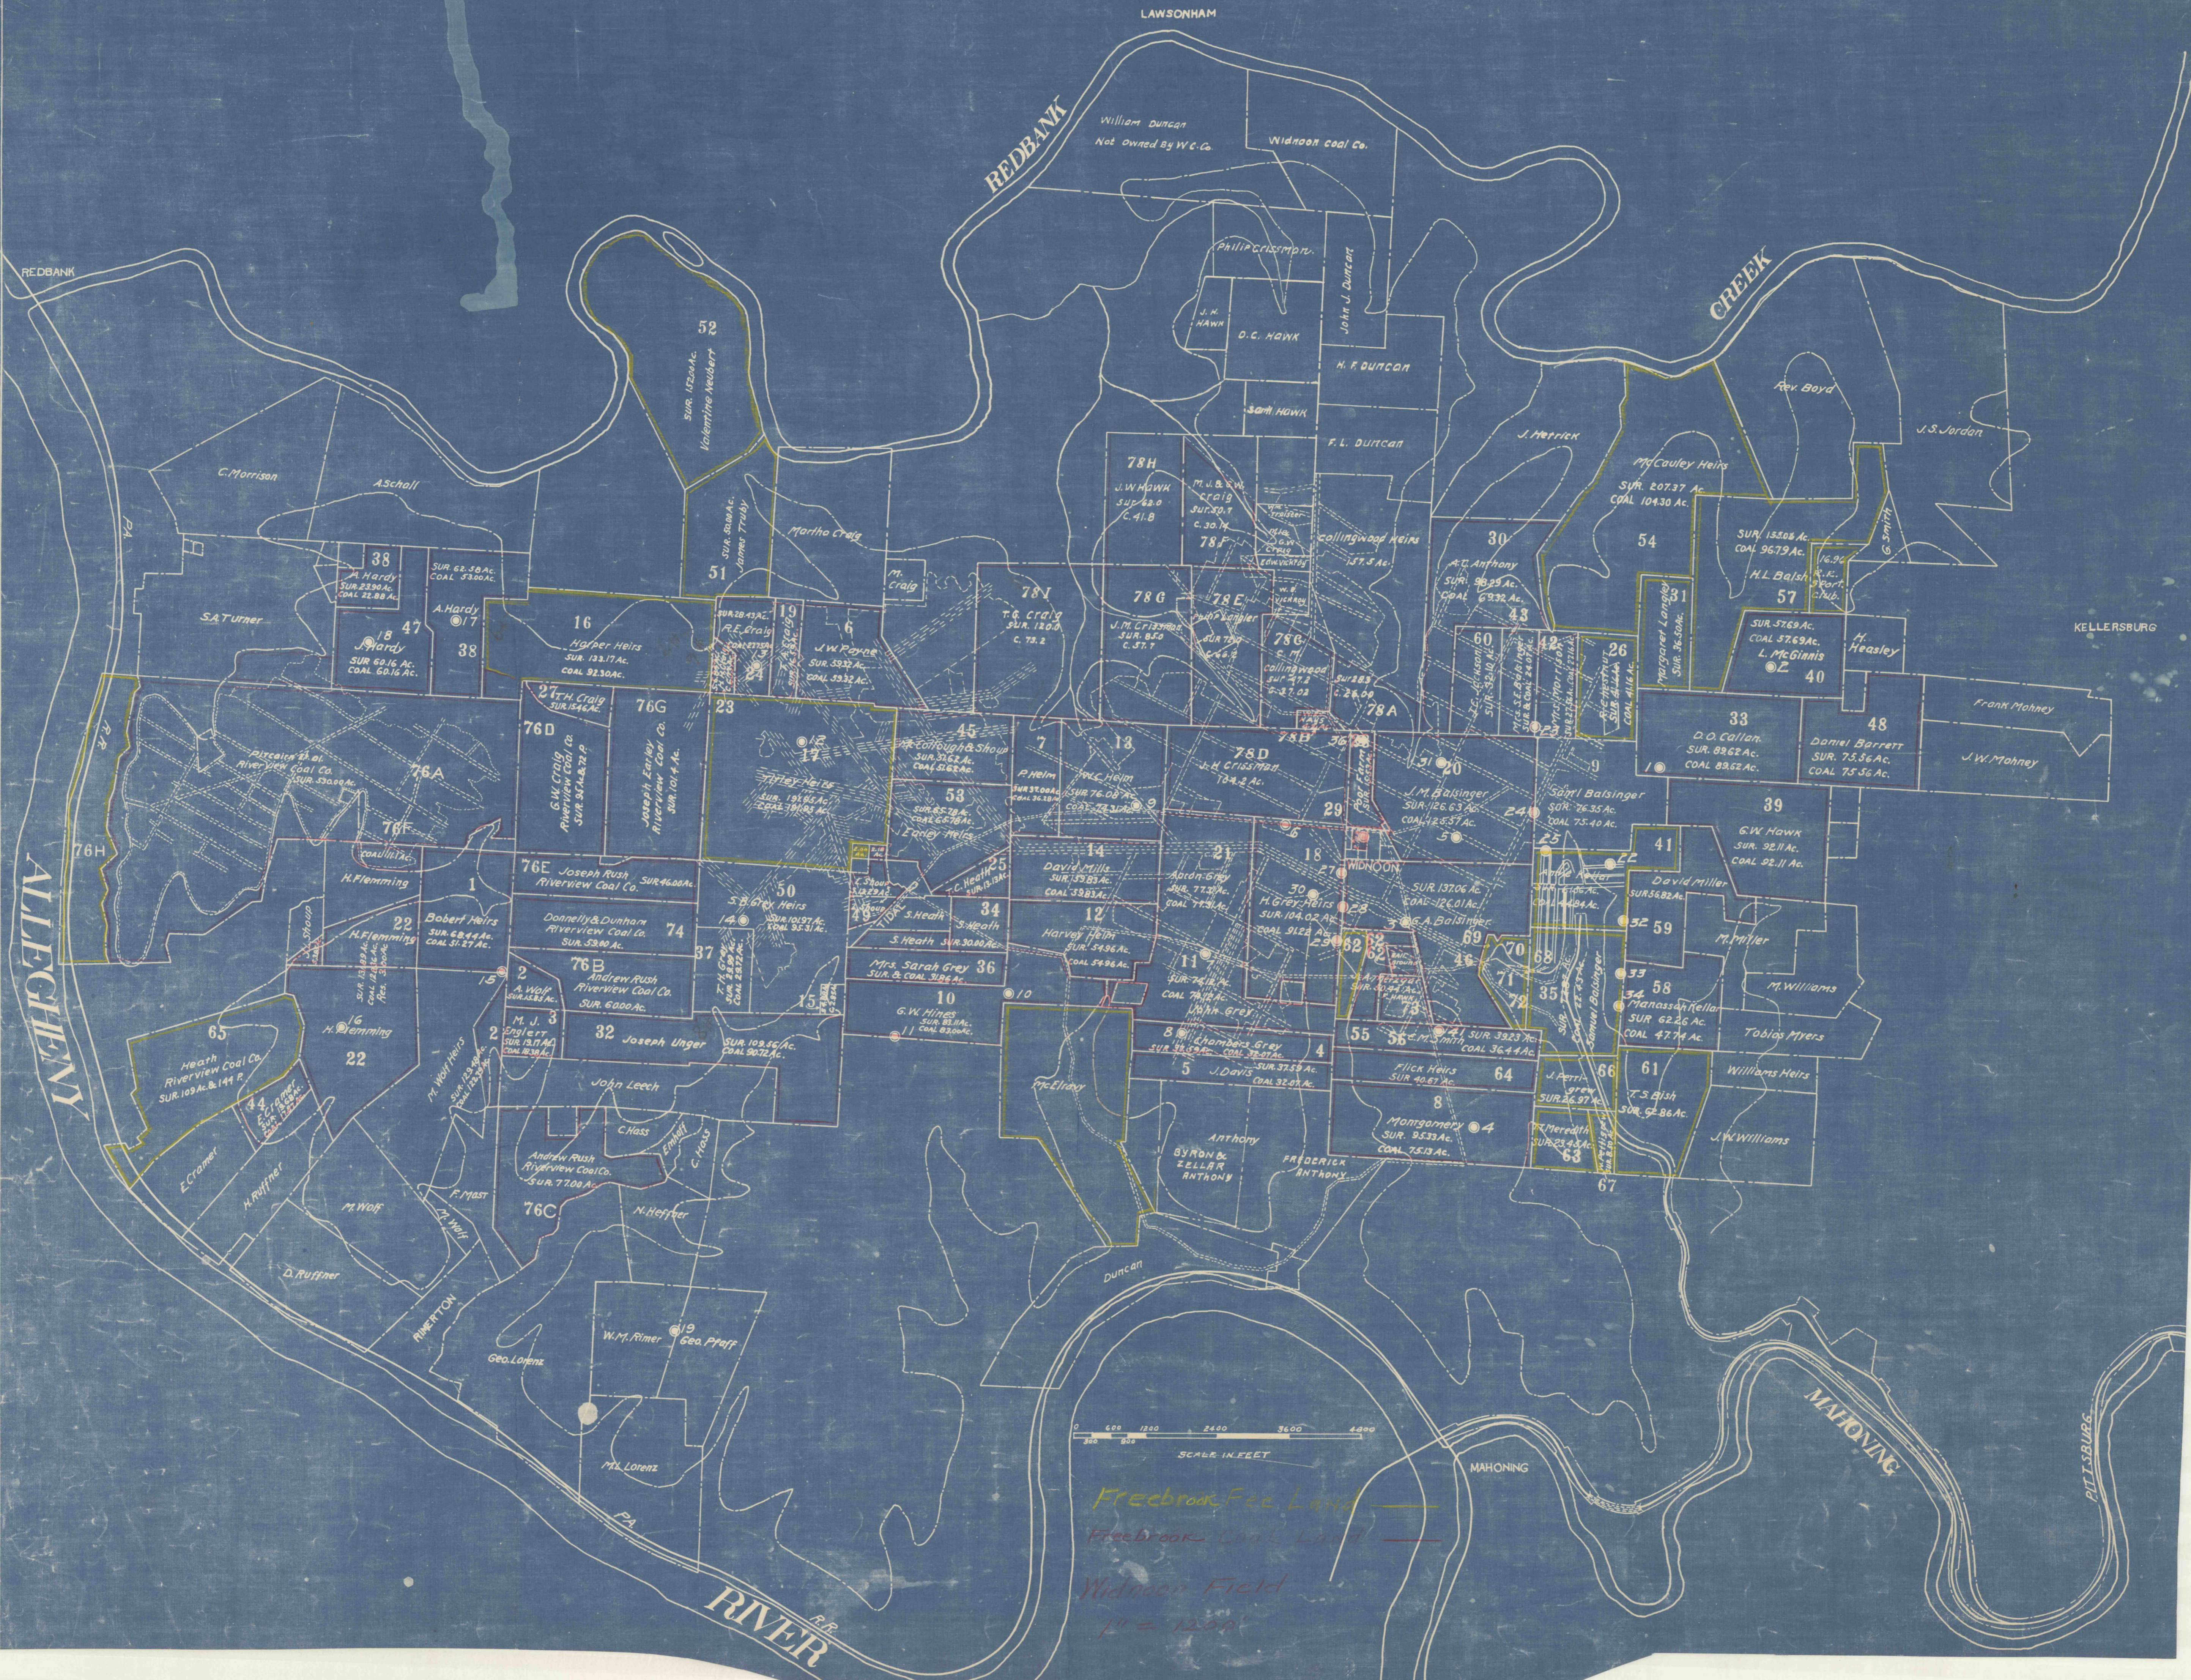

This map was not photo stated and was used only in color coal & fee land

Freebrook Fee Land  
 Freebrook Coal Land  
 Widnoon Field  
 1" = 1200'