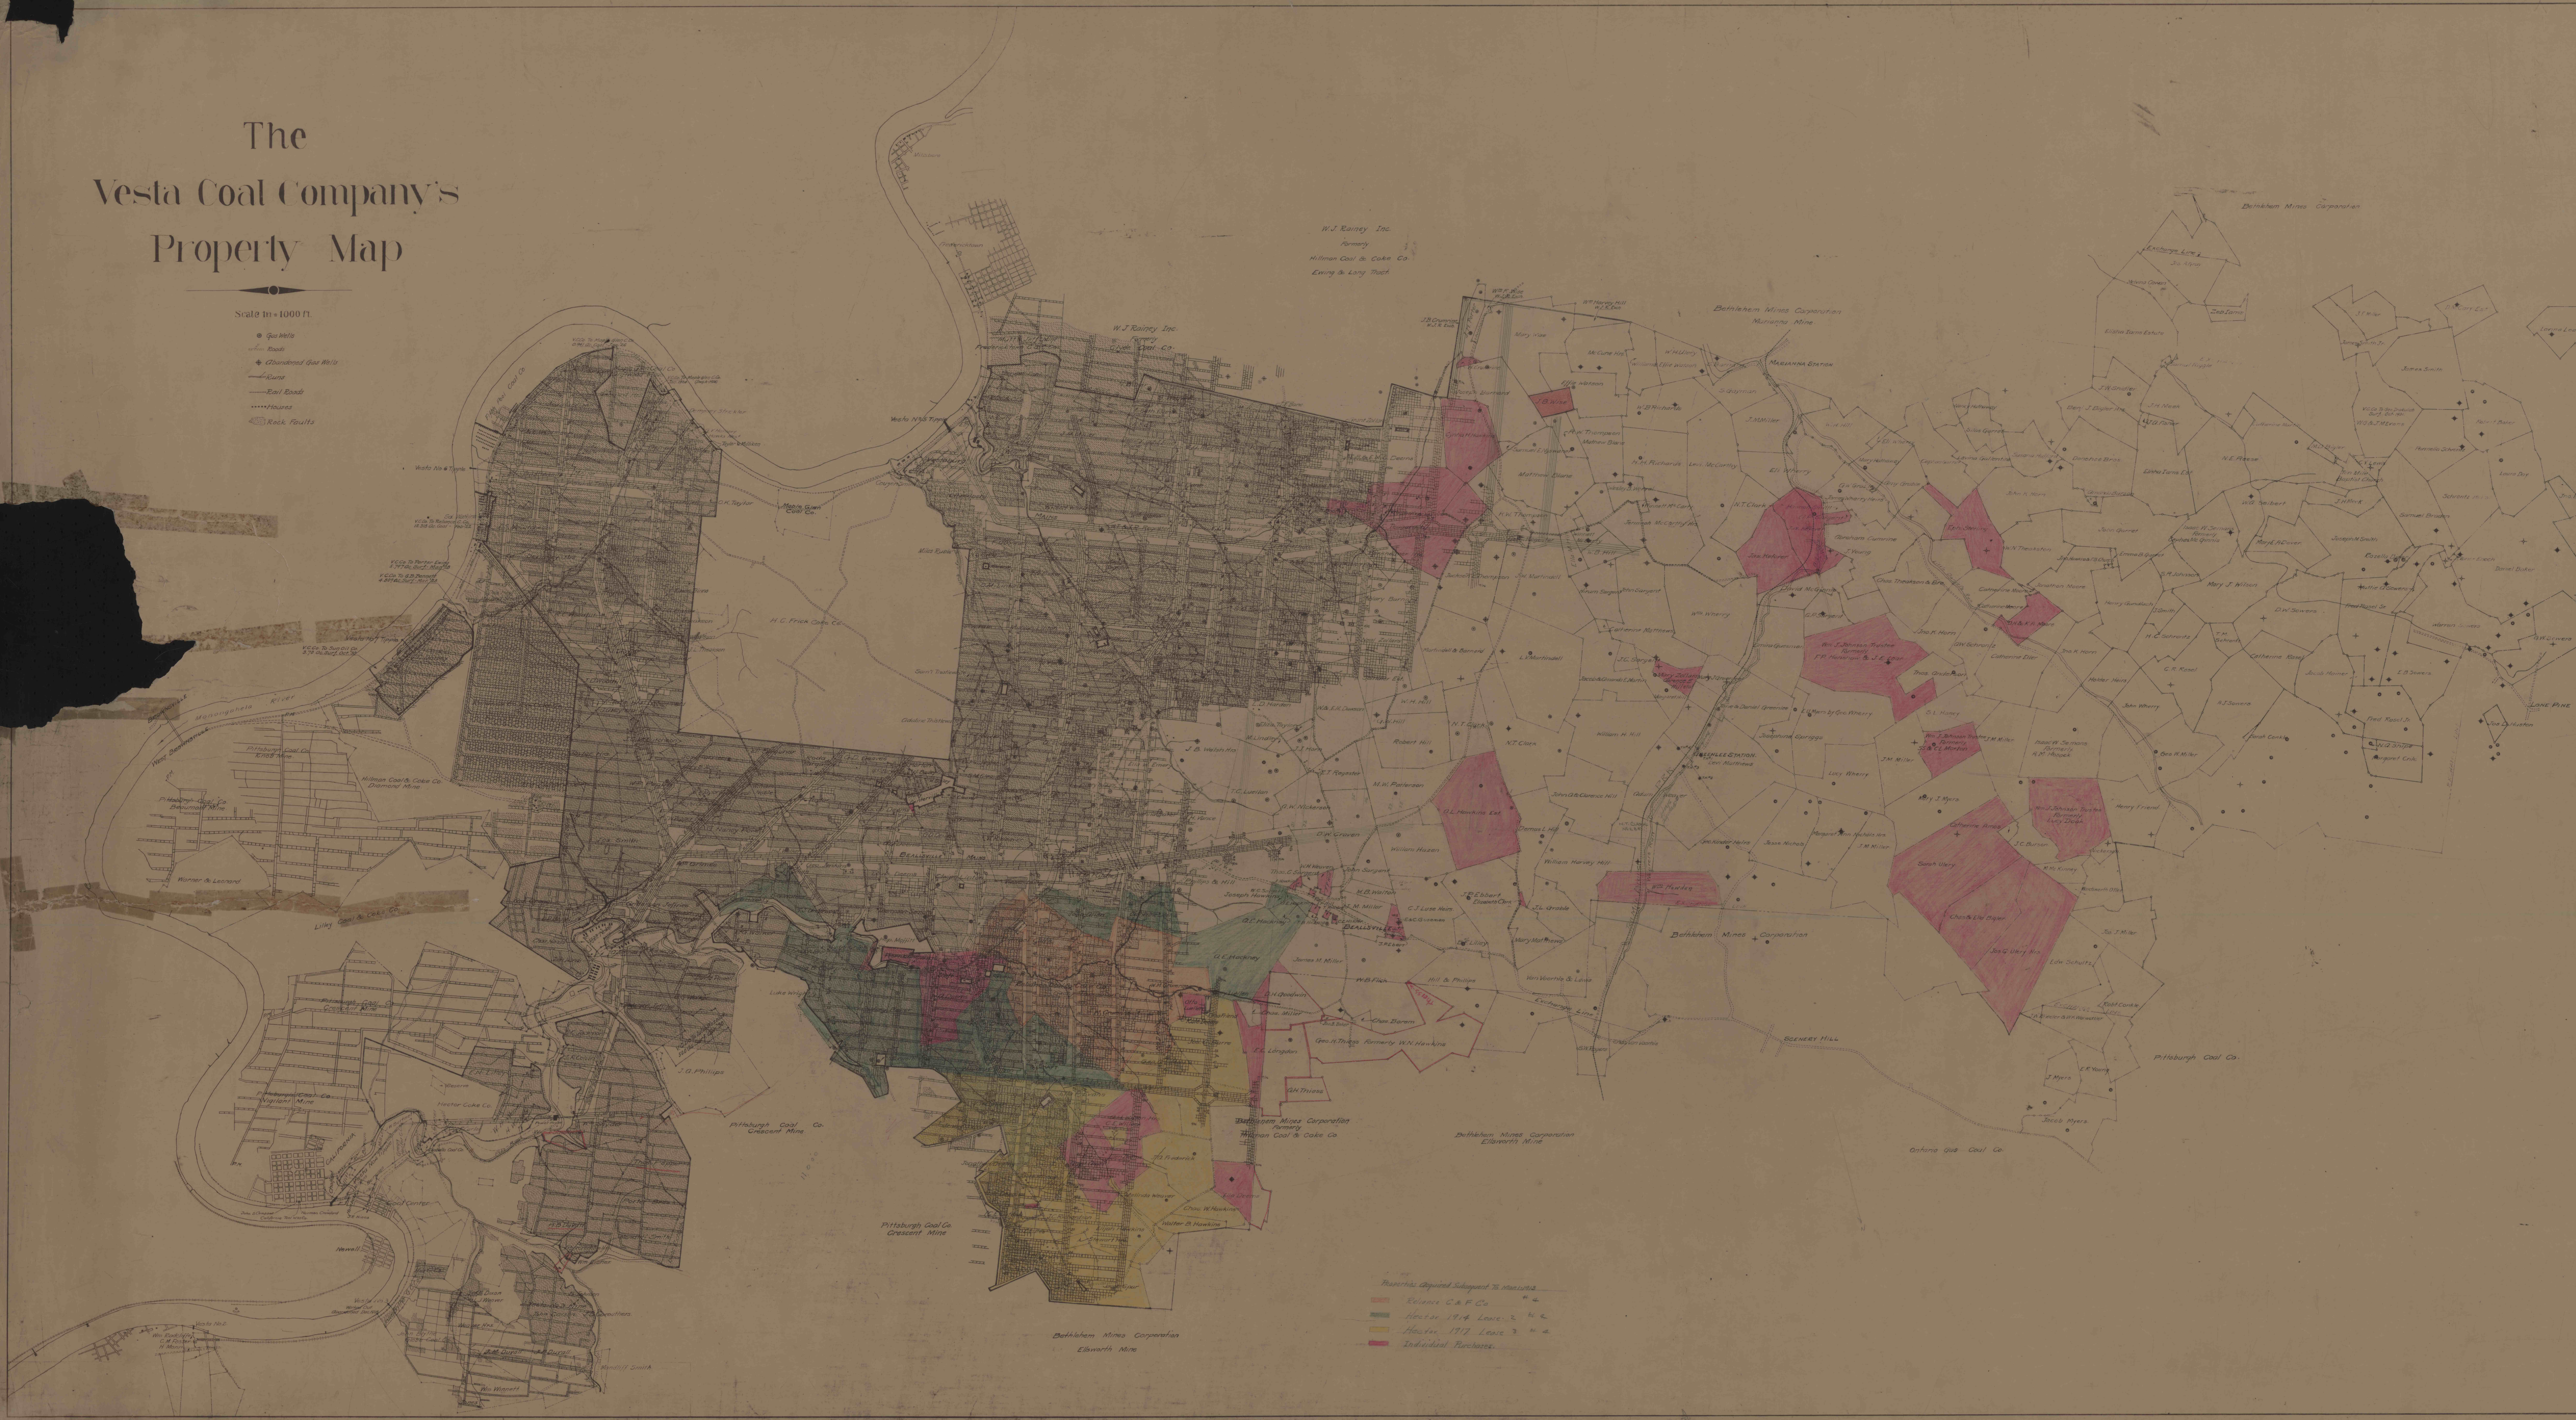

# The Vesta Coal Company's Property Map

Scale 1" = 1000 ft.

- Gas Wells
- Roads
- ◆ Abandoned Gas Wells
- Cuts
- Rail Roads
- Highways
- Rock Faults

- Properties Acquired Subject to Lease
- Release C & F Co
- 1914 Lewis Act
- 1917 Lewis Act
- Individual Purchases