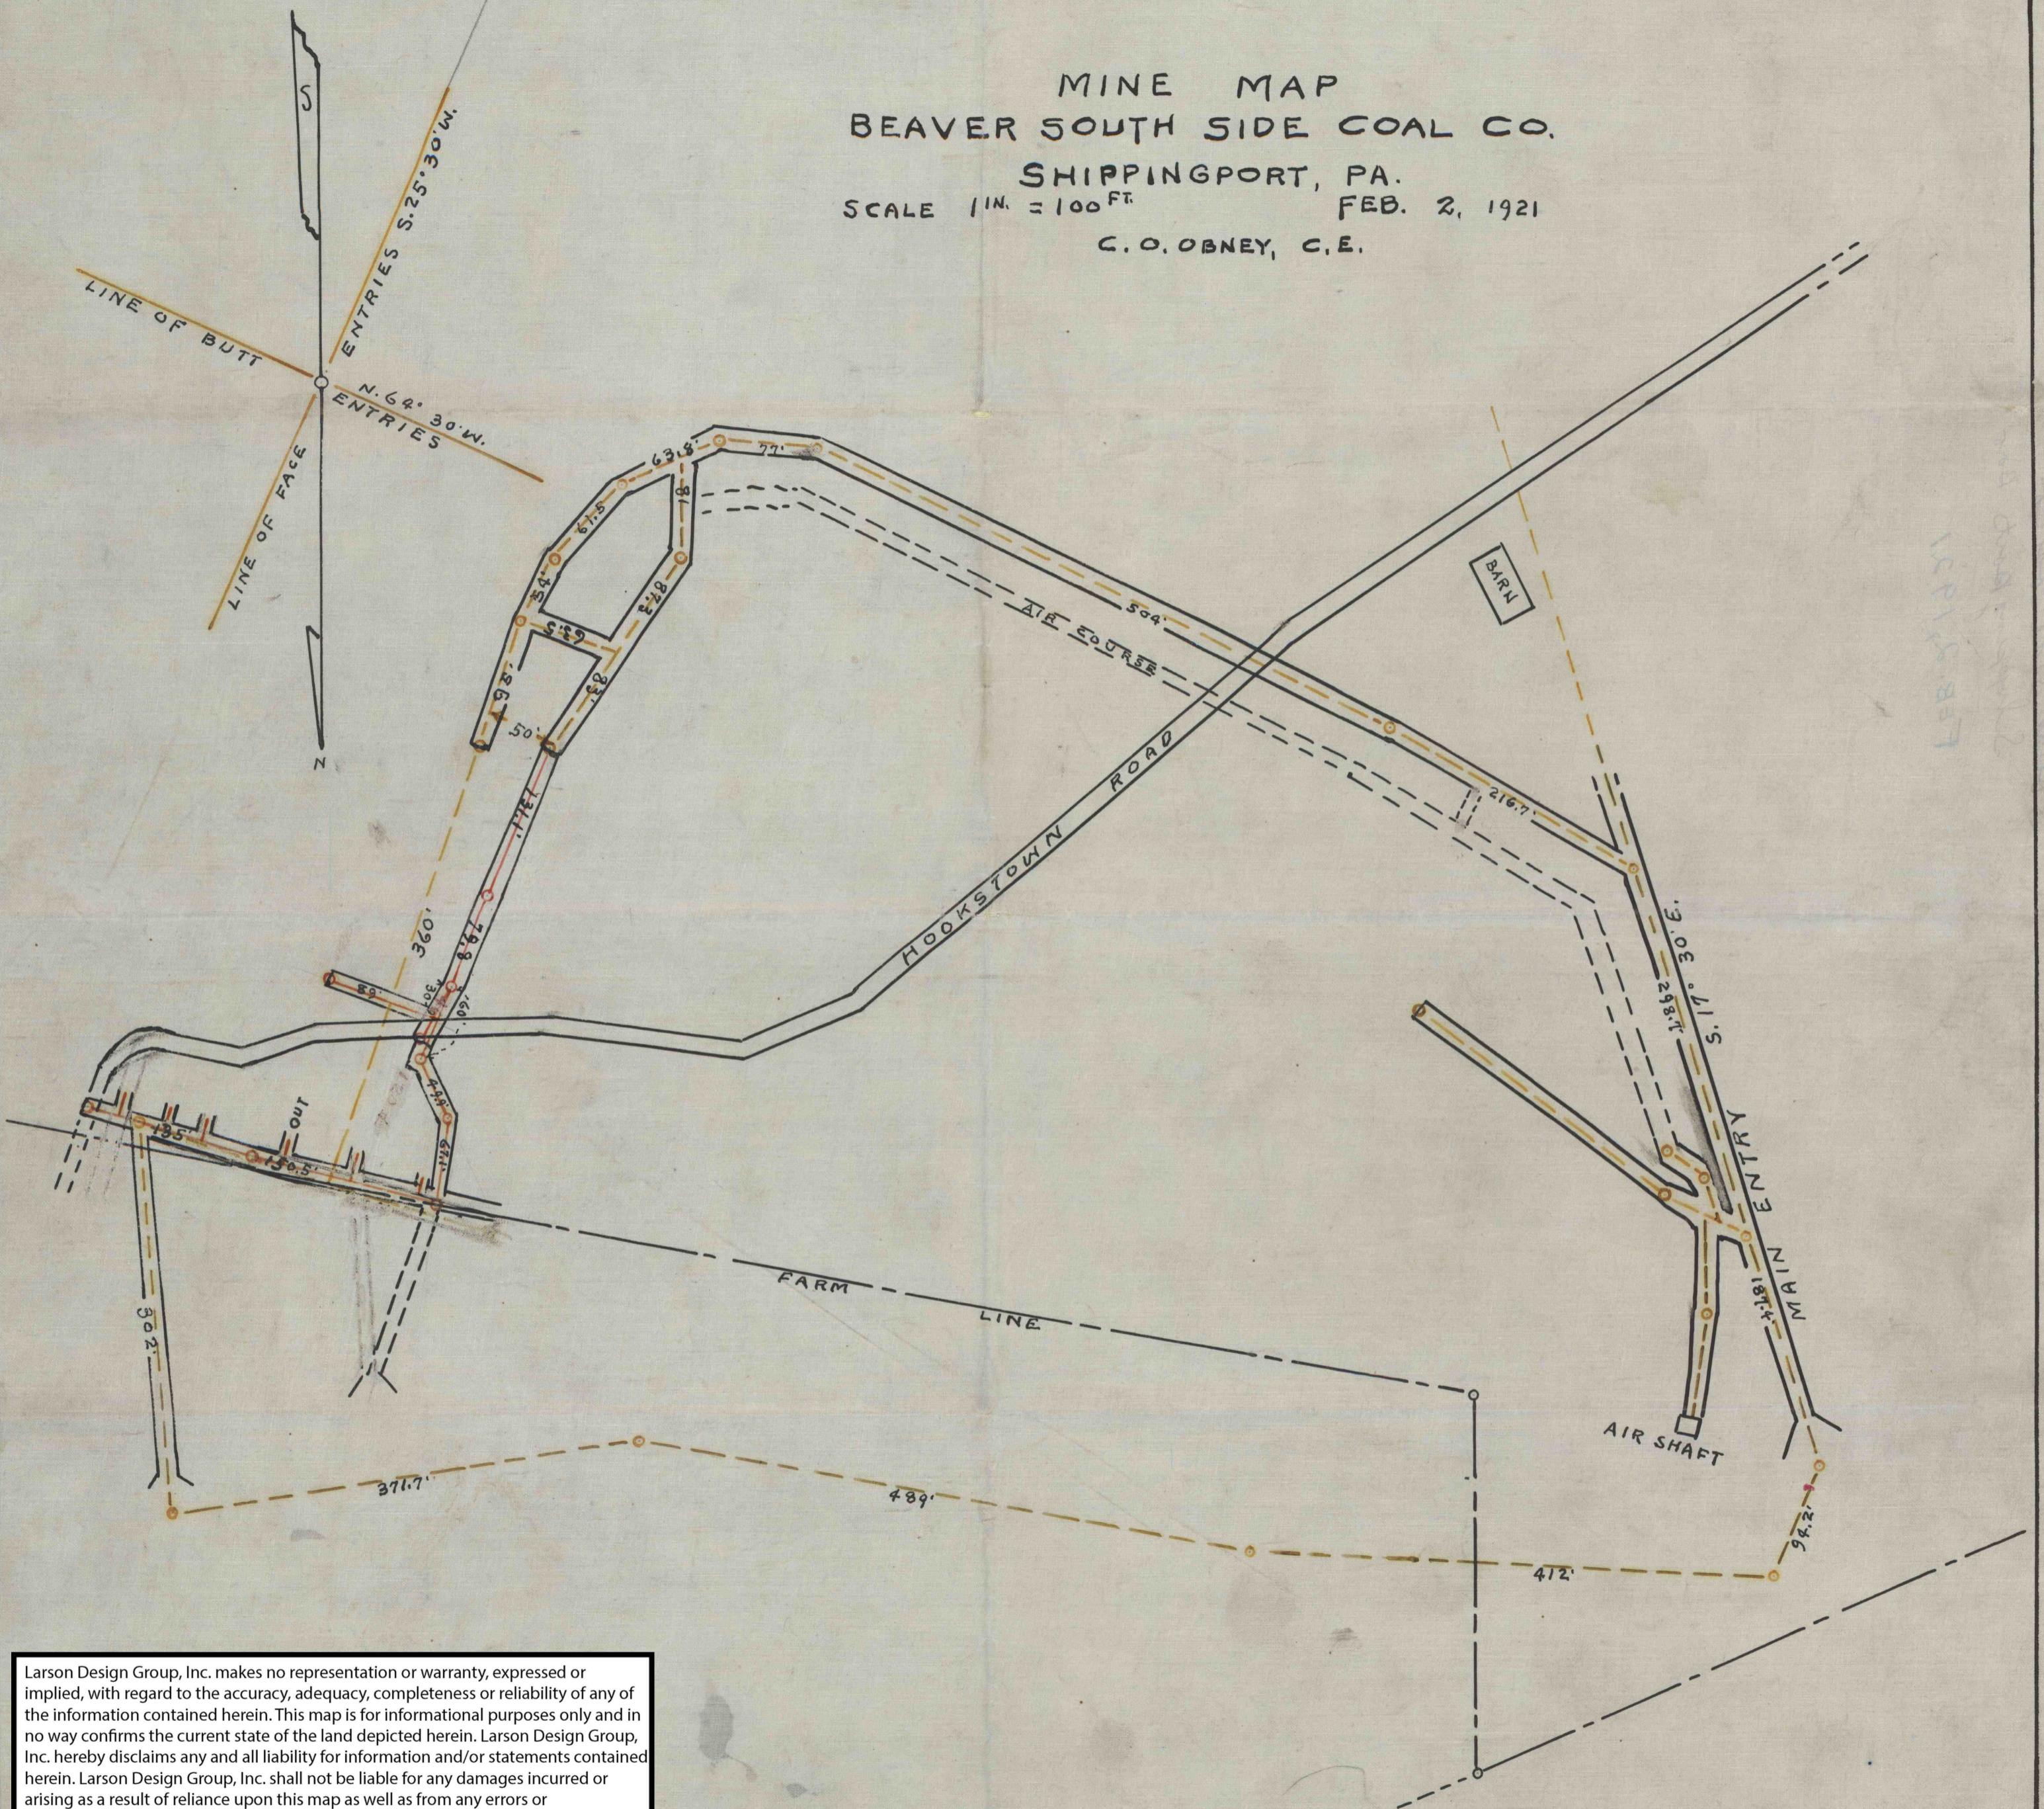

MINE MAP
 BEAVER SOUTH SIDE COAL CO.
 SHIPPINGPORT, PA.
 SCALE 1 IN. = 100 FT. FEB. 2, 1921
 C. O. OBNEY, C. E.

Larson Design Group, Inc. makes no representation or warranty, expressed or implied, with regard to the accuracy, adequacy, completeness or reliability of any of the information contained herein. This map is for informational purposes only and in no way confirms the current state of the land depicted herein. Larson Design Group, Inc. hereby disclaims any and all liability for information and/or statements contained herein. Larson Design Group, Inc. shall not be liable for any damages incurred or arising as a result of reliance upon this map as well as from any errors or inaccuracies on such map.