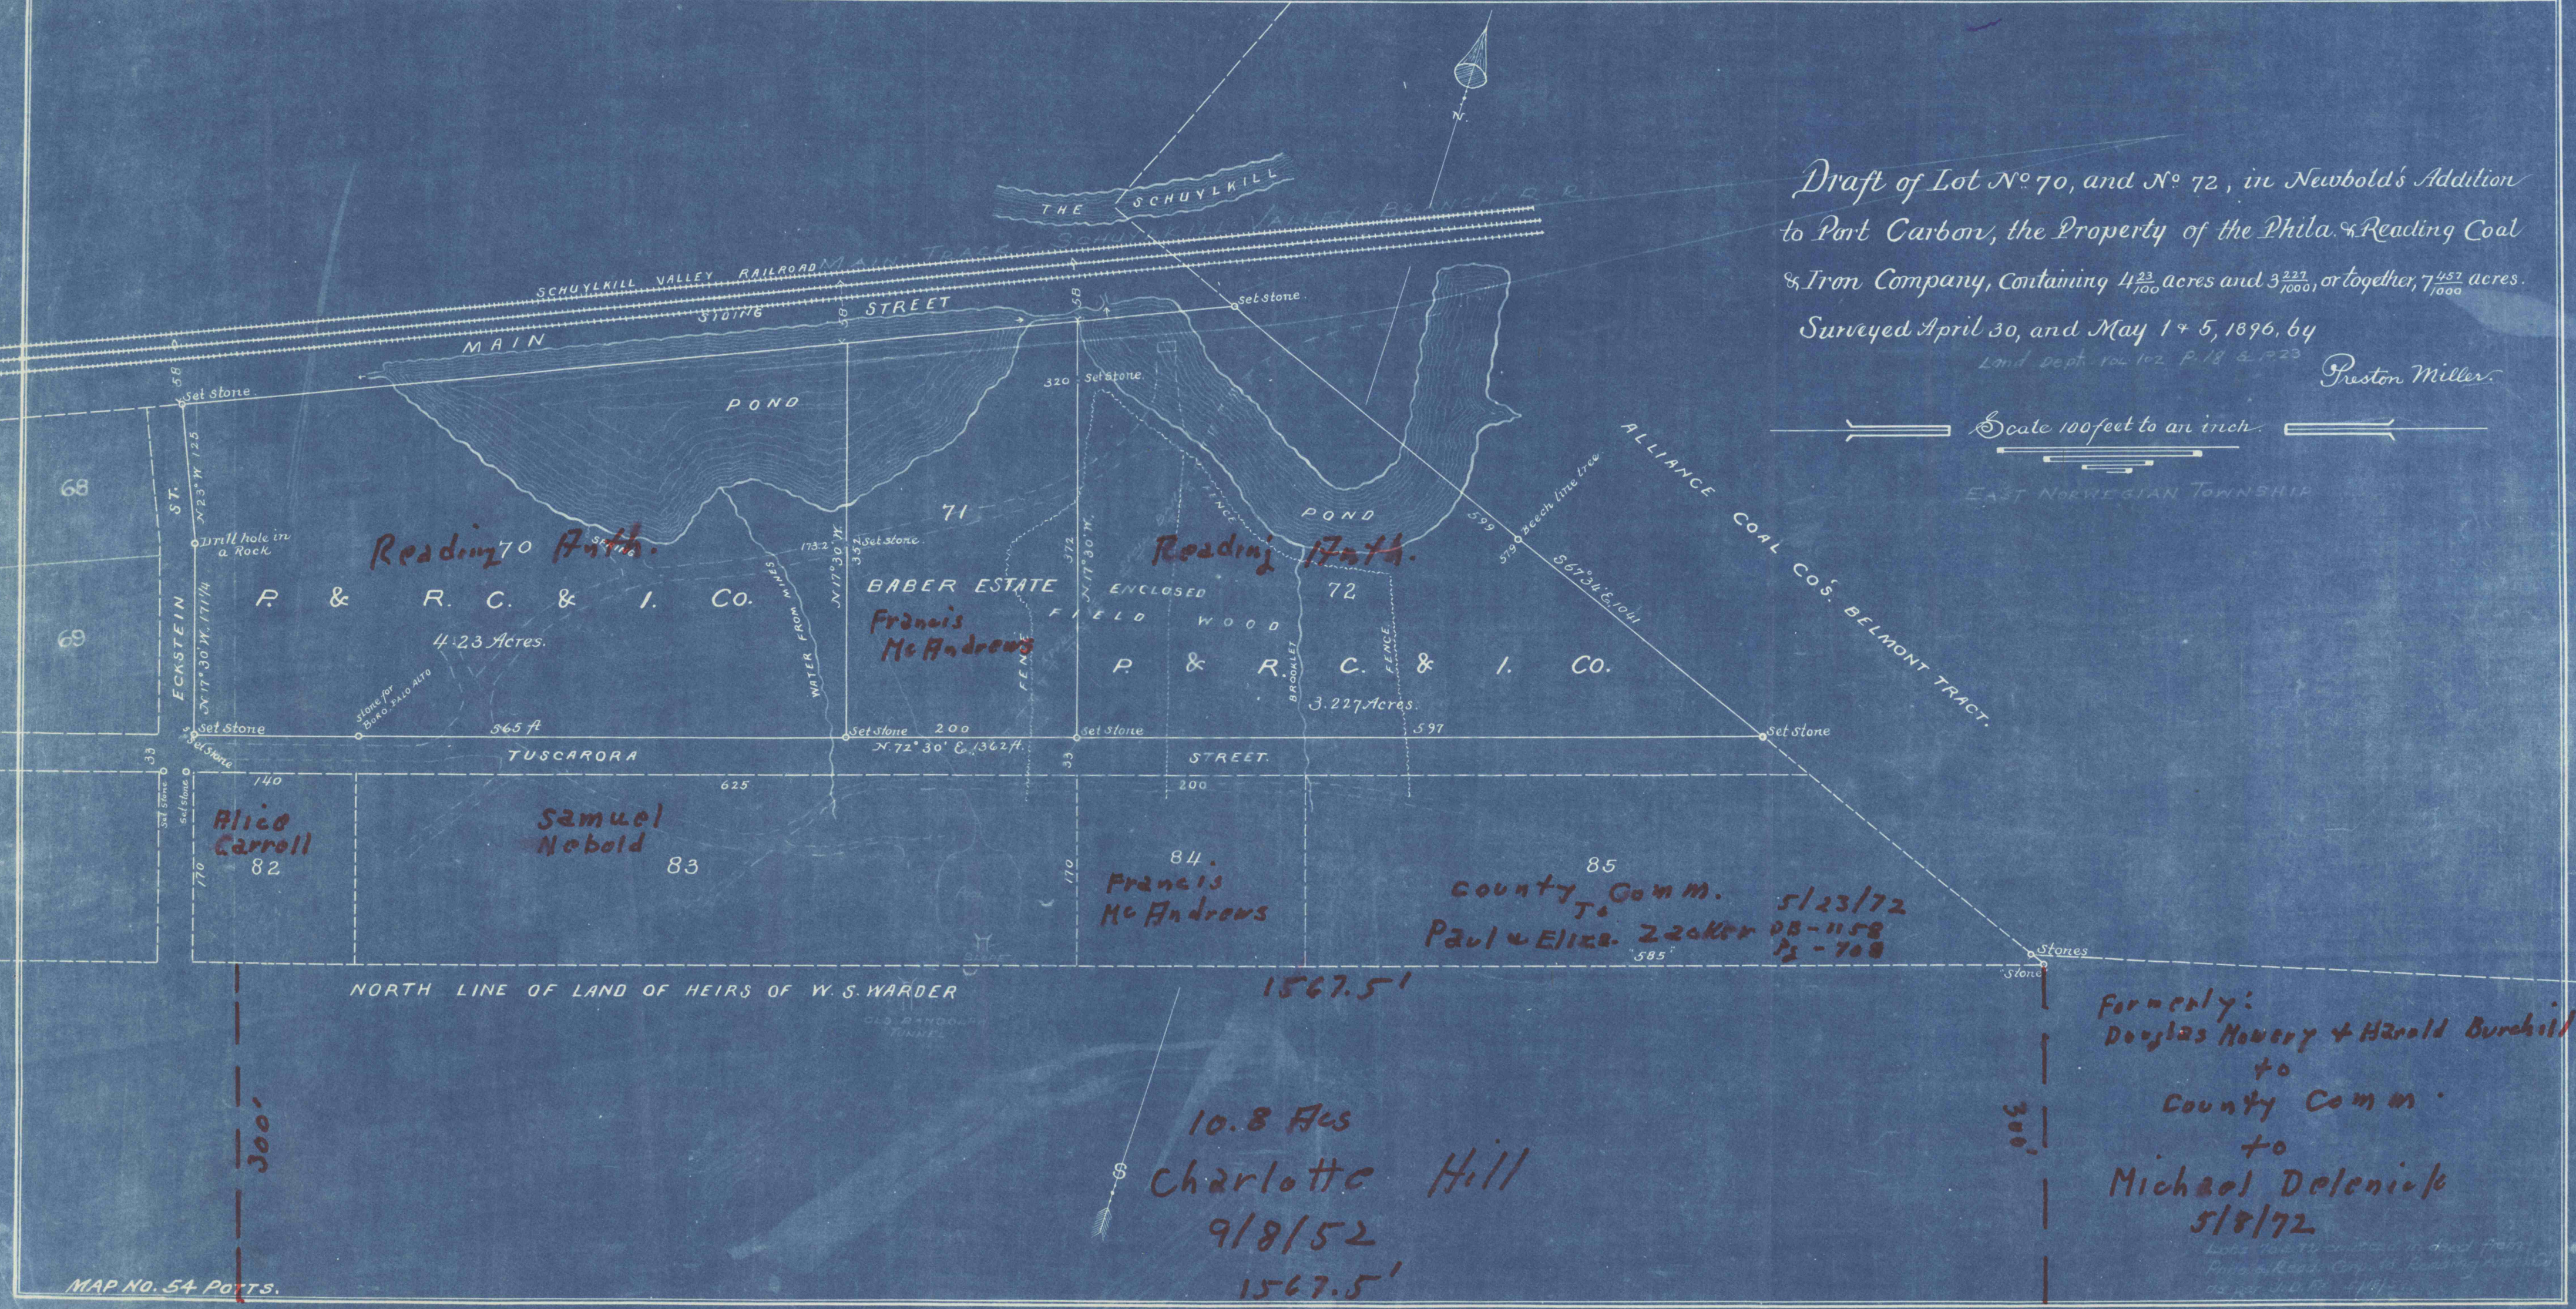

Draft For Lots in Misc. Box #3
Nos. 156 & 157 - Pt. Carroll Land - Newbold's Addn.

Draft of Lot No 70, and No 72, in Newbold's Addition
to Port Carbon, the Property of the Phila. & Reading Coal
& Iron Company, Containing $4\frac{23}{100}$ acres and $3\frac{227}{1000}$, or together, $7\frac{457}{1000}$ acres.
Surveyed April 30, and May 1 & 5, 1896, by
Lind Depp. vol. 102 P. 18 & P. 23
Preston Miller.

Scale 100 feet to an inch.
EAST NORWEGIAN TOWNSHIP

Reading 70 Acre.
P. & R. C. & I. CO.
4.23 Acres.

Reading 17 Acre.
P. & R. C. & I. CO.
3.227 Acres.

BABER ESTATE
Francis McAndrews

Alice Carroll
82

Samuel Newbold
83

Francis McAndrews
84

County Comm. 5/23/72
Paul & Eliza Zacker PB-1158
72-709

10.8 Acs
Charlotte Hill
9/8/52
1567.5'

Formerly:
Douglas Mowery & Harold Burchill
to
County Comm.
to
Michael Delenick
5/8/72