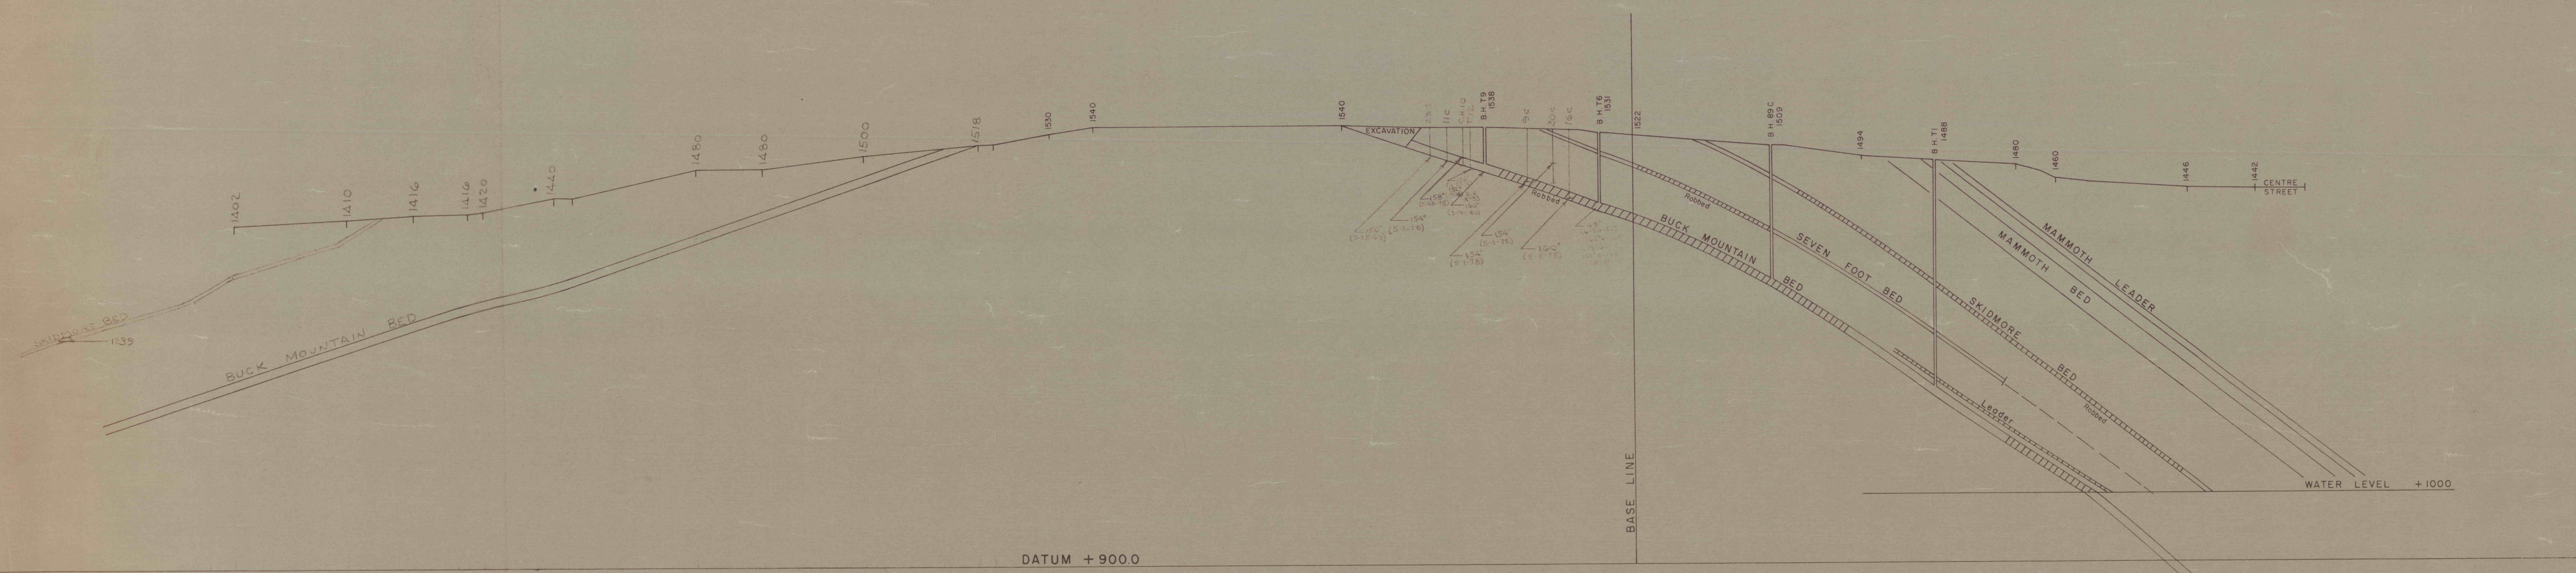

Centralia maps

DATUM + 900.0

SECTION IW LOOKING WEST SCALE 1"=100'
CENTRALIA