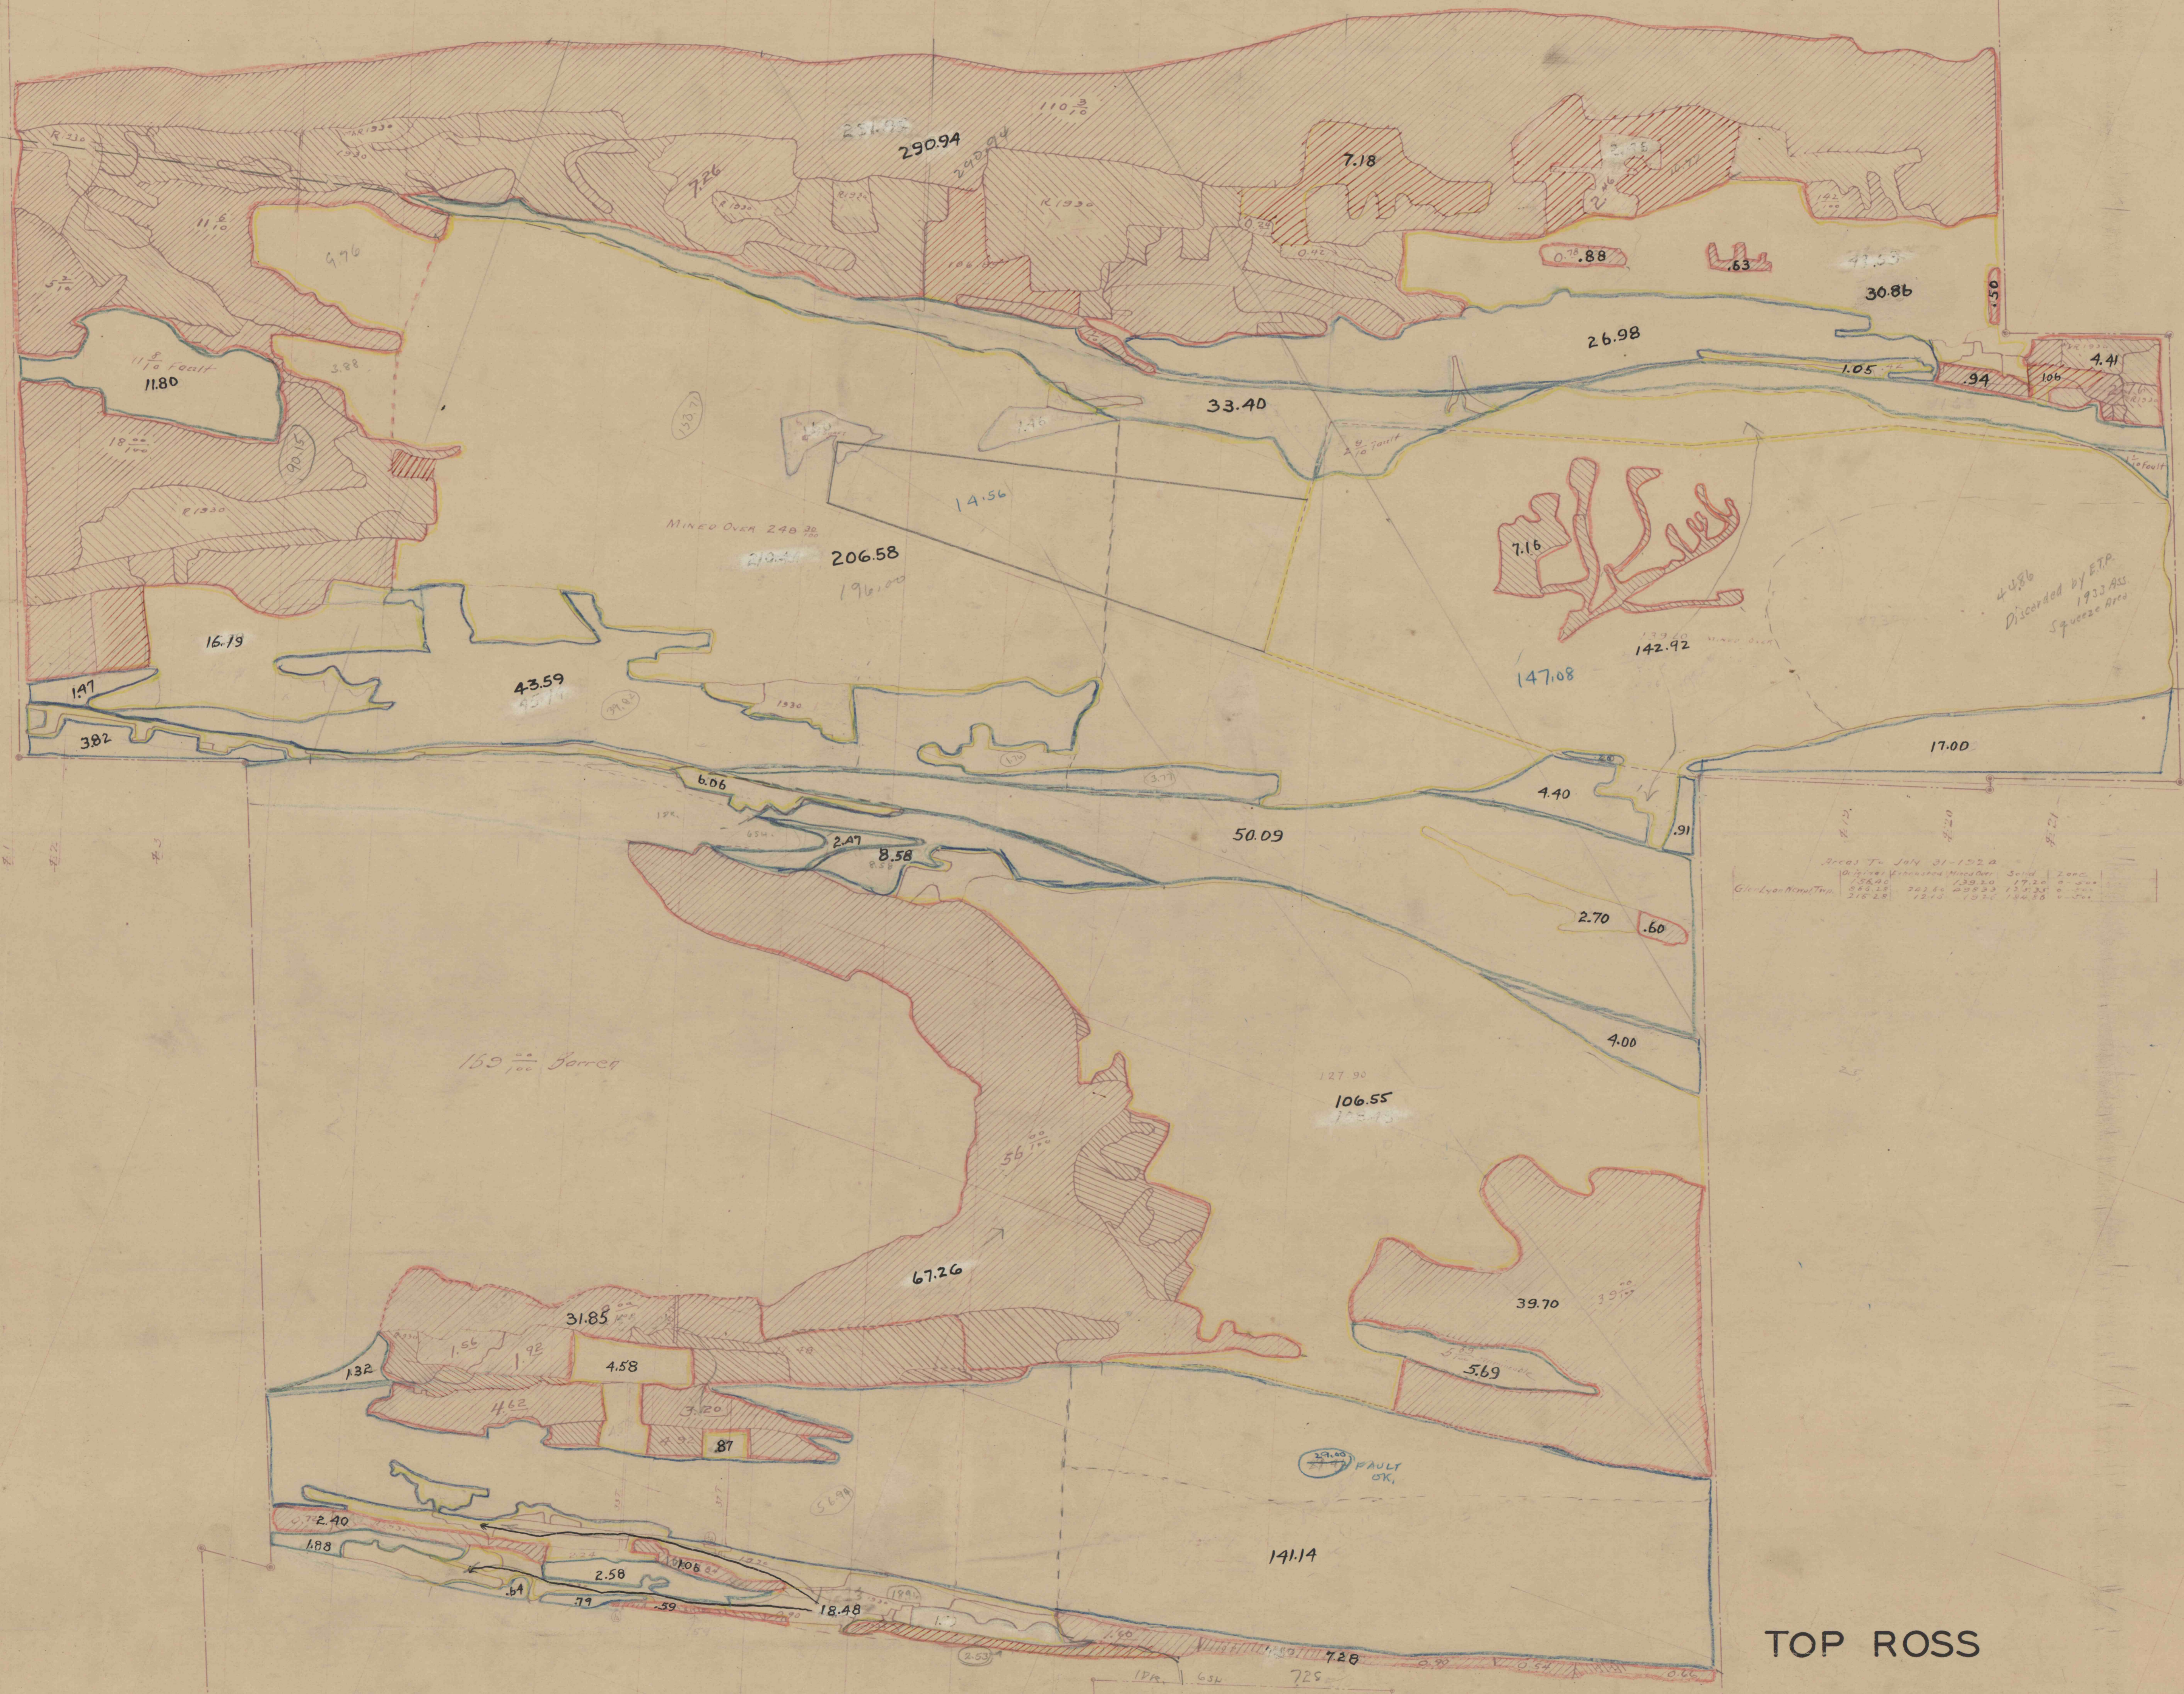

7.18  
271.42  
2.70  
.59

3970  
1200

4-486  
Discarded by E.P.  
1933 Ass  
Squeeze Area

Spec No.	July 31-1928	Aug 31-1928	Sept 30-1928	Oct 31-1928	Nov 30-1928	Dec 31-1928
1282	22.25	23.25	17.25	1.25	1.25	1.25
1283	22.25	23.25	17.25	1.25	1.25	1.25
1284	22.25	23.25	17.25	1.25	1.25	1.25

159 <sup>100</sup> Barren

TOP ROSS