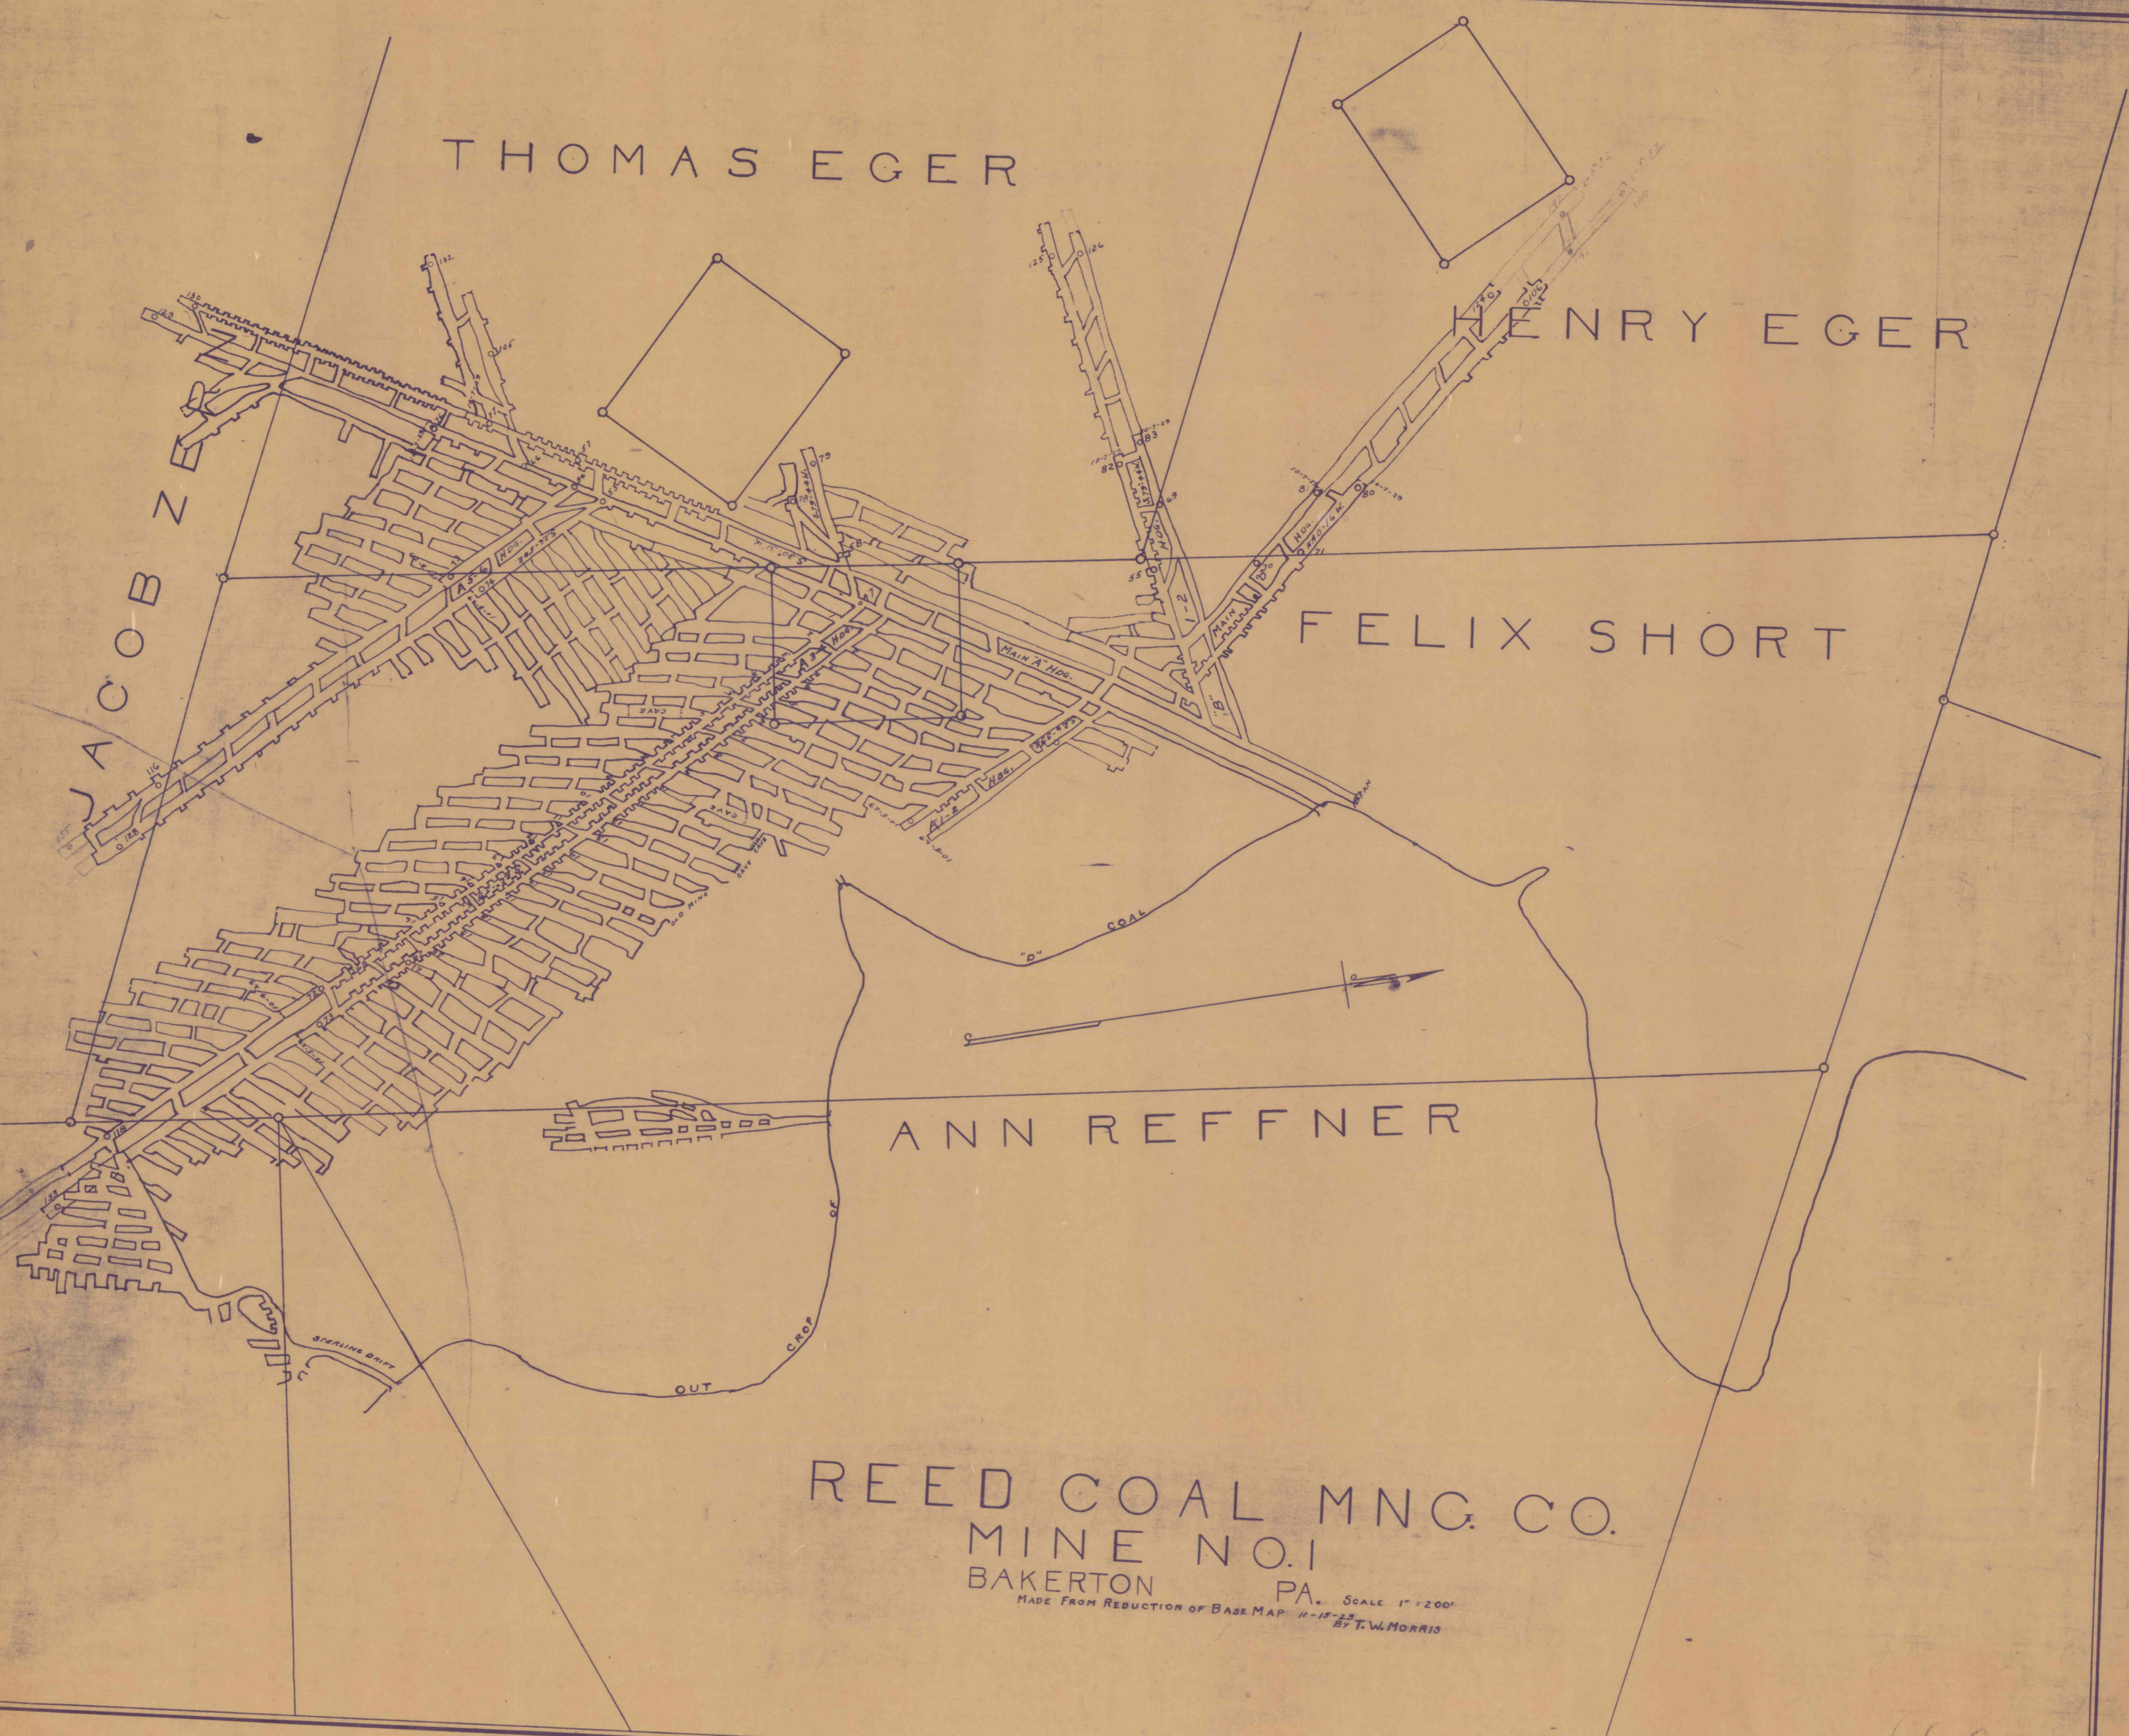

BAKERTON PA.

MADE FROM REDUCTION OF BASE MAP 11-12-23 BY T. W. MORRIS

SCALE 1" = 200'

66C