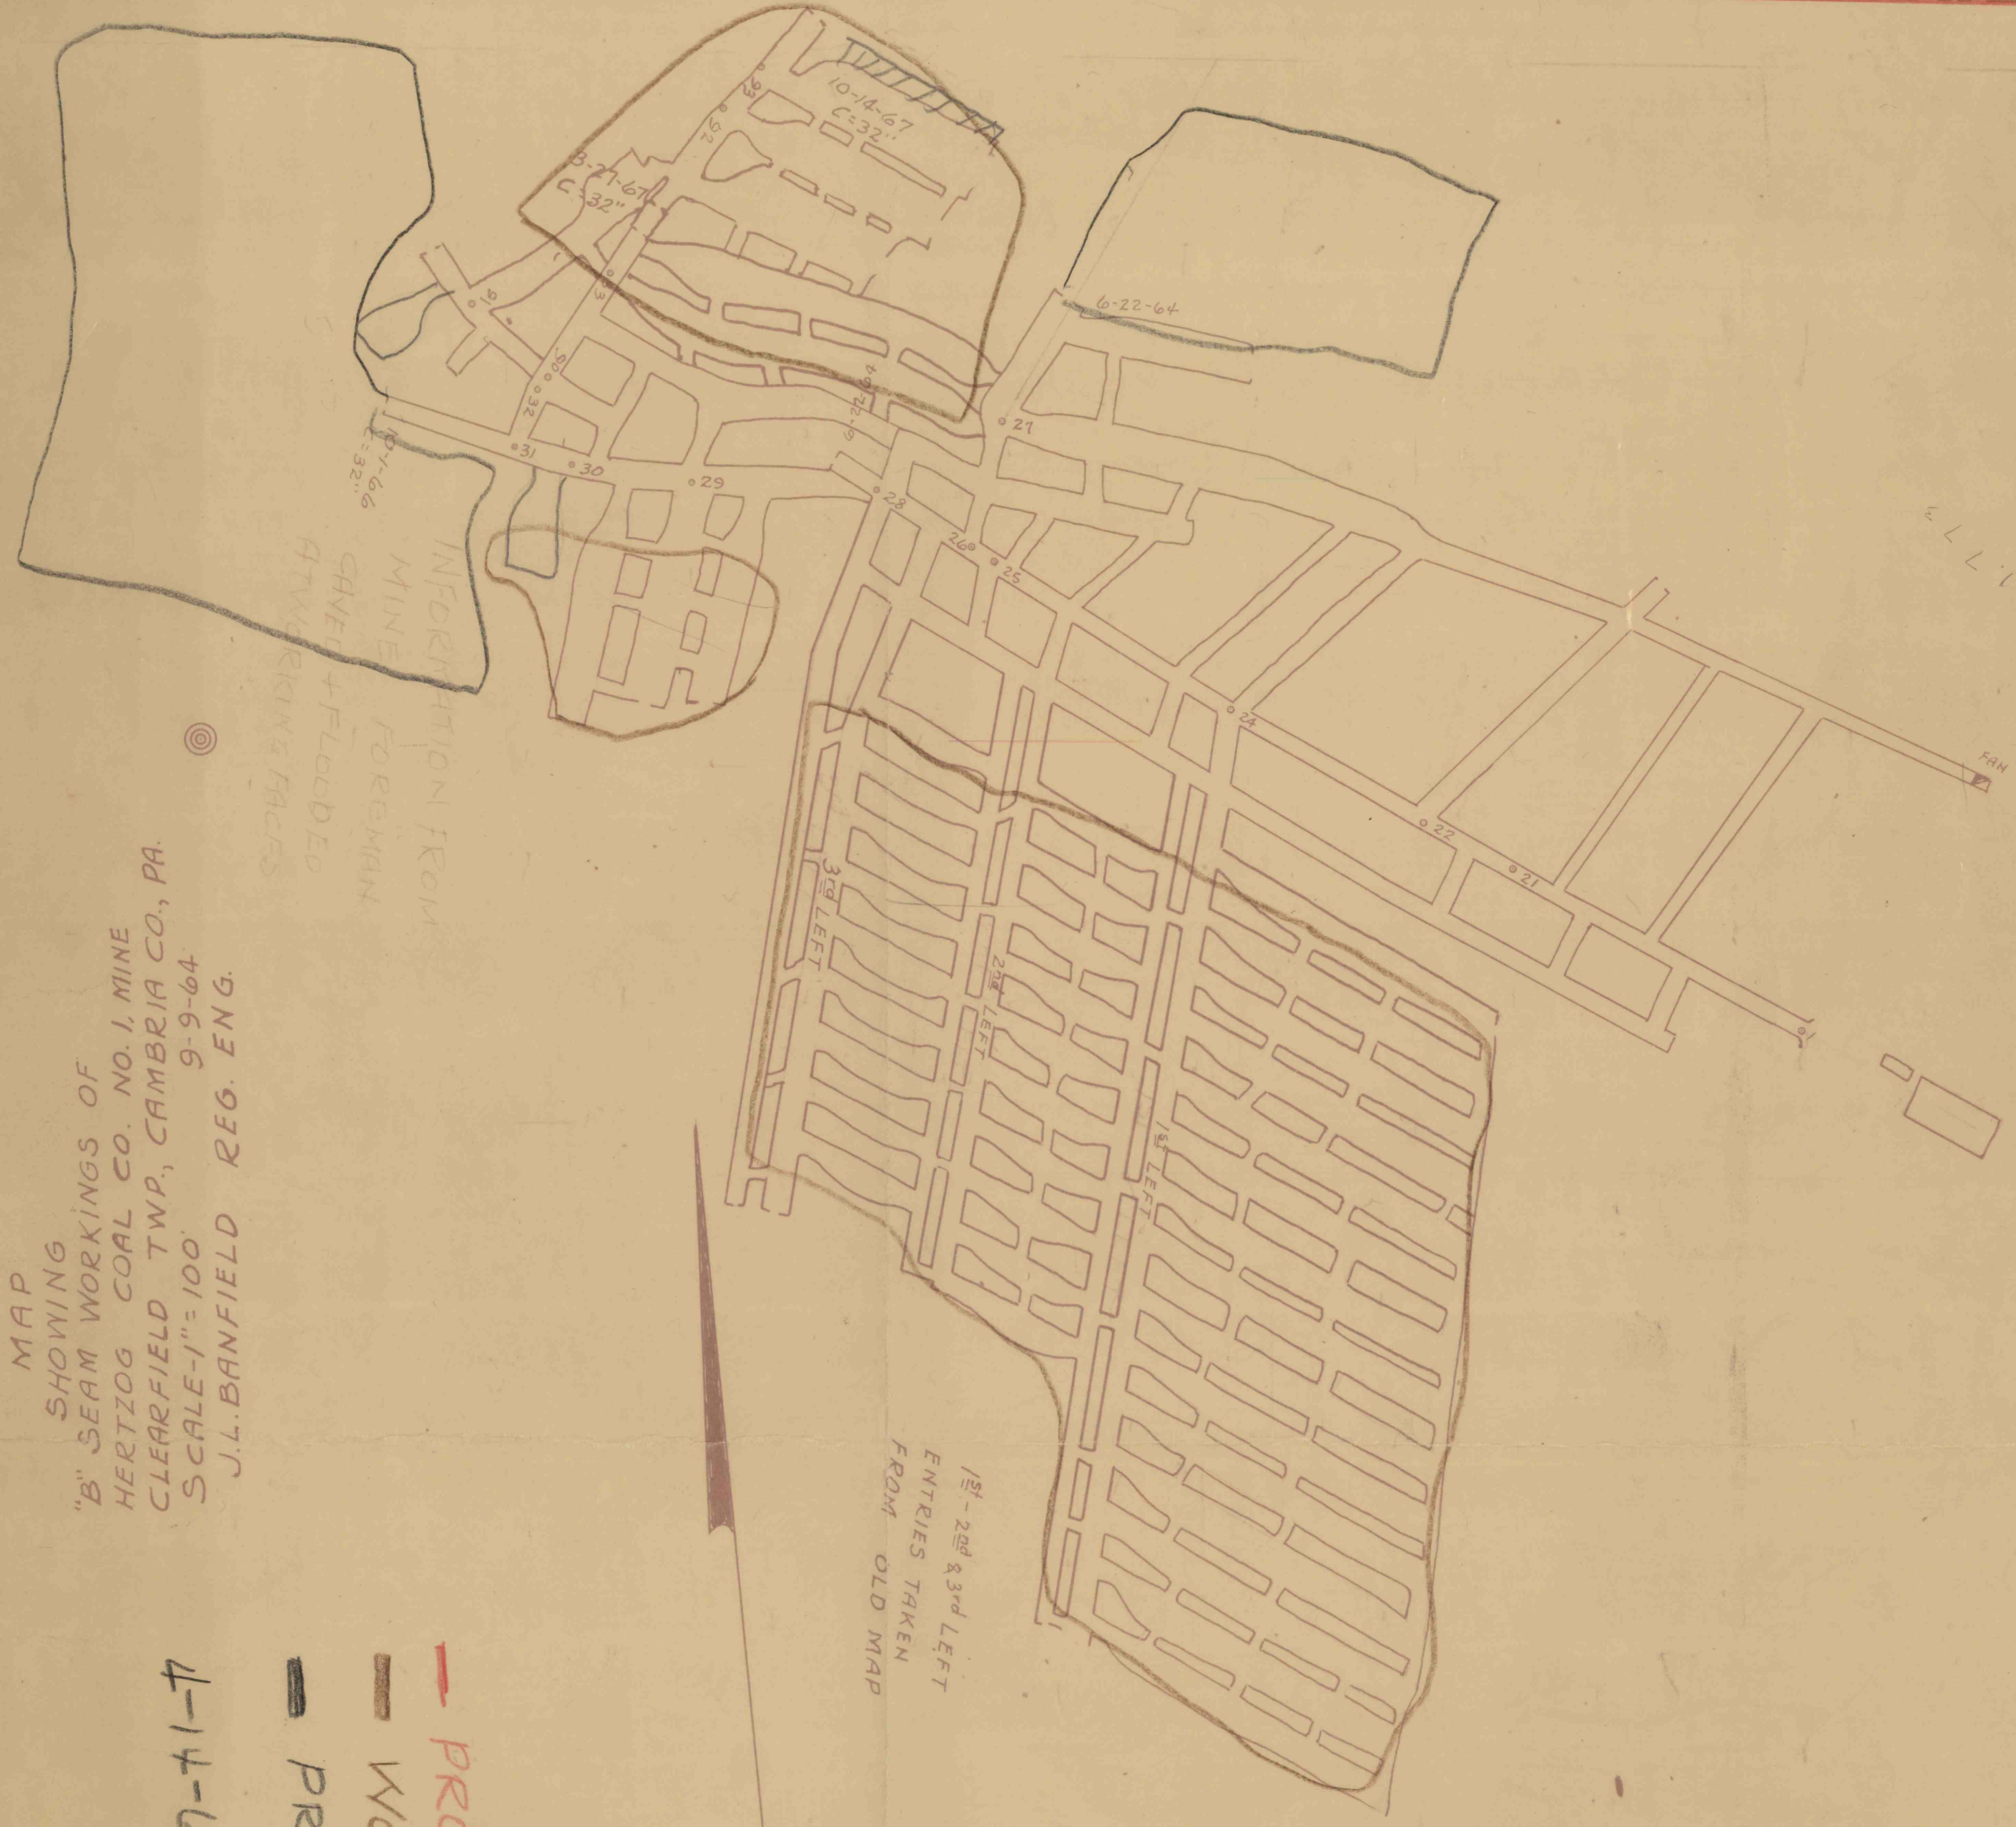

MAP
 SHOWING
 "B" SEAM WORKINGS OF
 HERTZOG COAL CO. NO. 1 MINE
 CLEARFIELD TWP, CAMBRIA CO., PA.
 SCALE - 1" = 100'
 J.L. BANFIELD REG. ENG.

- PROPERTY LINE
- - - WORKED OUT AREAS
- - - PROJECTED WORKINGS

11-14-68 - 10-14-68

J. C. MCGOUGH SURF.
 REGIS HERTZOG COAL
 1890 AS.

MAKE PRINT TO THIS LINE

84E