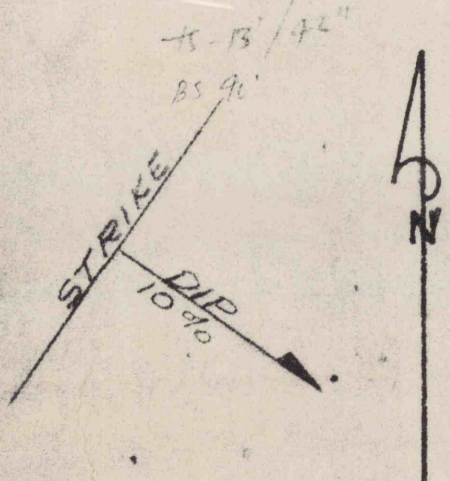

W. N. Green
9-23-75

4275.5m 27
921-5

MAP OF COAL PROPERTIES OF
PENNSYLVANIA ENERGY CORPORATION
LOWER YODER TWP., CAMBRIA COUNTY
PENNSYLVANIA

FILE

DELTA ASSOCIATES

SCALE: 1" = 400'

9/16/75

Return to Brenda Penn Co.