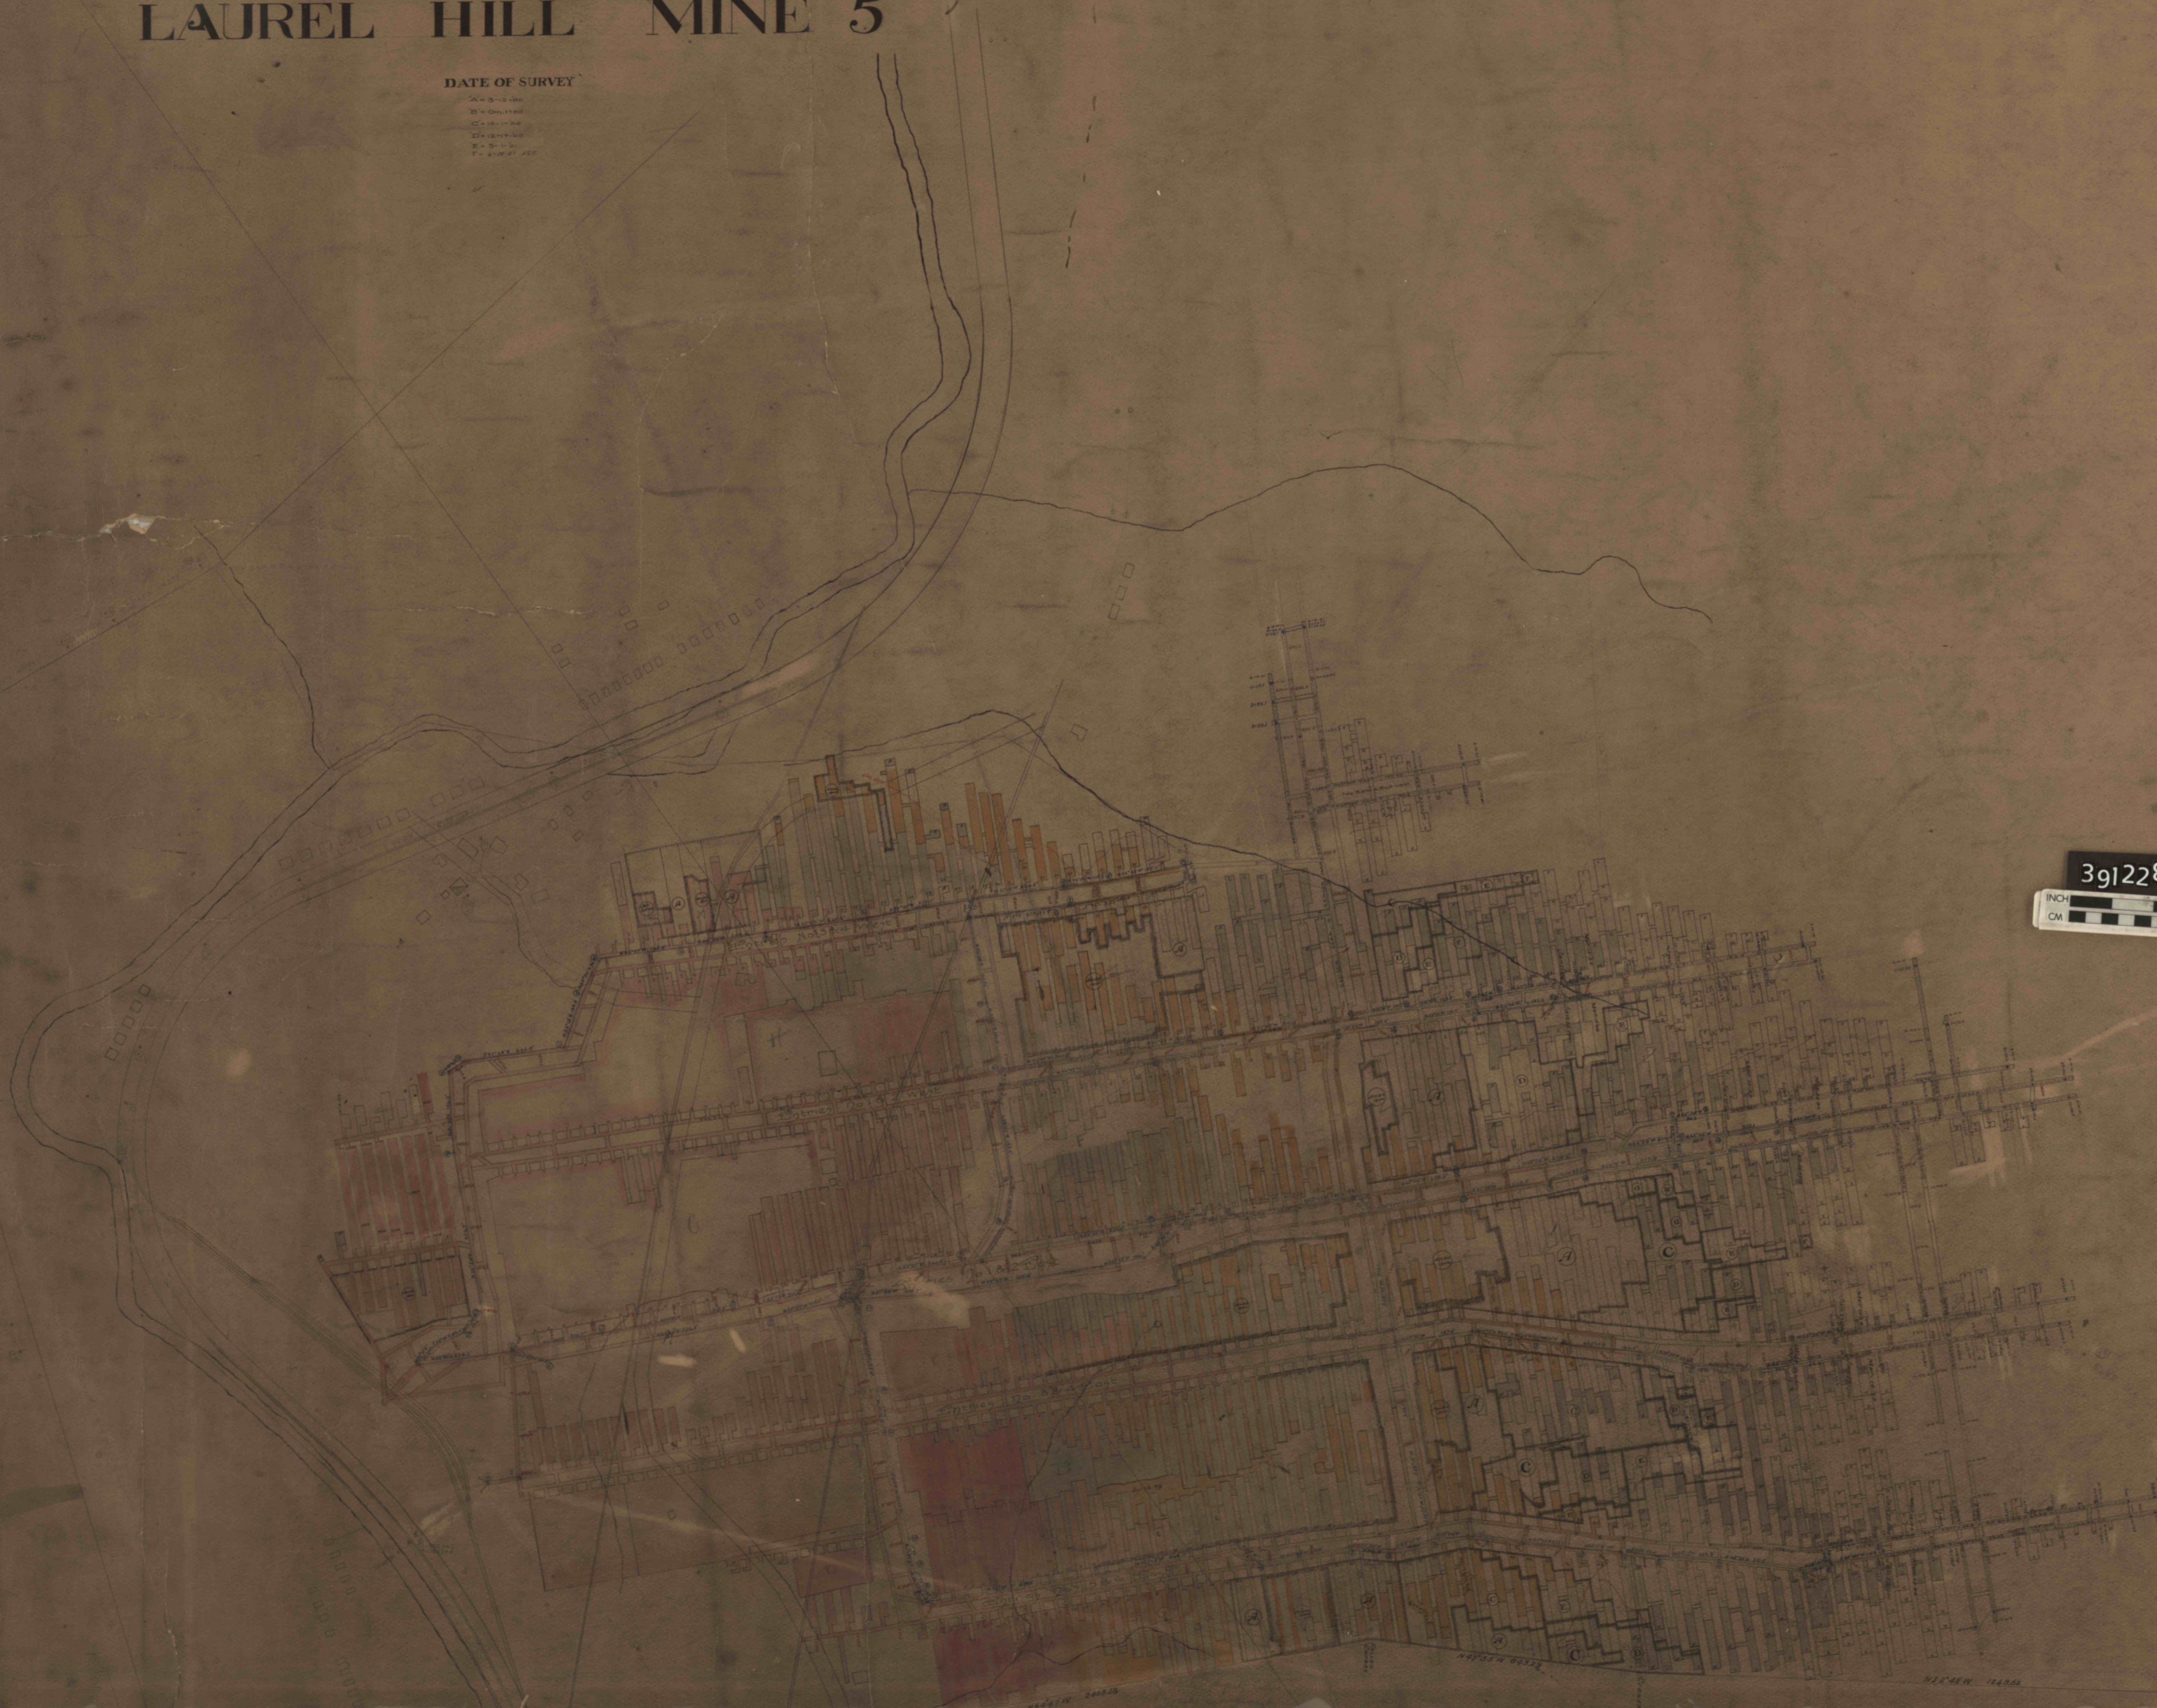

PLAN OF
LAUREL HILL MINE 5

DATE OF SURVEY

Scale
North
Elevation
Remarks

60
59

86
87
89

59
60