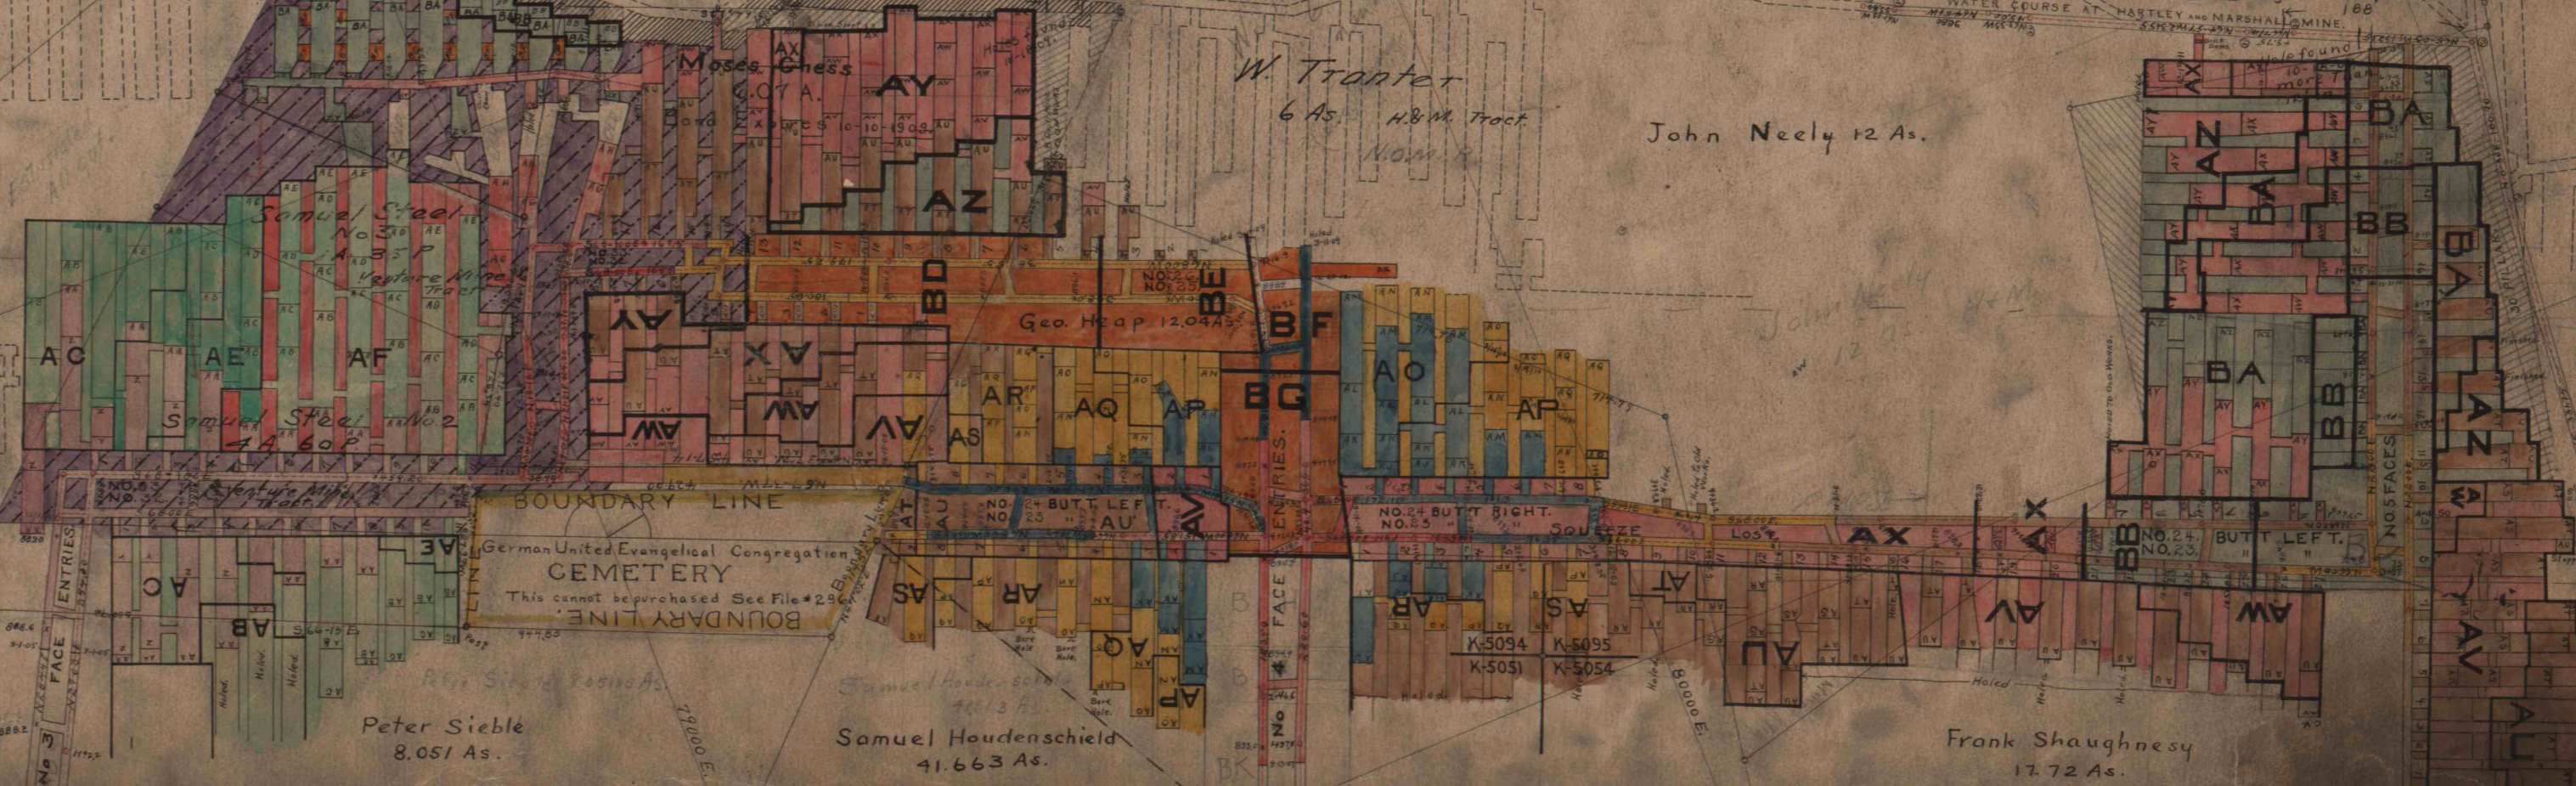

K-5094

K-5094 K-5095

HOLMES
40 AC

J RAMSAY
20 AC

A. W. MELLON
4 AC.
P. C. Co. C. & S.
Surface sold to Thos. Ceney
3-9-15

Caroline
76 AC
118 ft

SABINA PATTERSON
15 AC
112 ft

Sabina Patterson
15 AC
112 ft
WORKINGS

MINE

ENTRANCE

REM. COAL OF PGH. VEIN SOLD TO CHARLES J. FLECK 6-5-30 (123+ AC. SURF. AREA)

John H. Okner
20.123 AC

Sub 286 A10

Peter Sieble
8.051 AC

Samuel Houdenschild
41.663 AC

Frank Shaughnesy
17.72 AC

William Simon's
12 AC

Headline to
M. Field
N. Mine