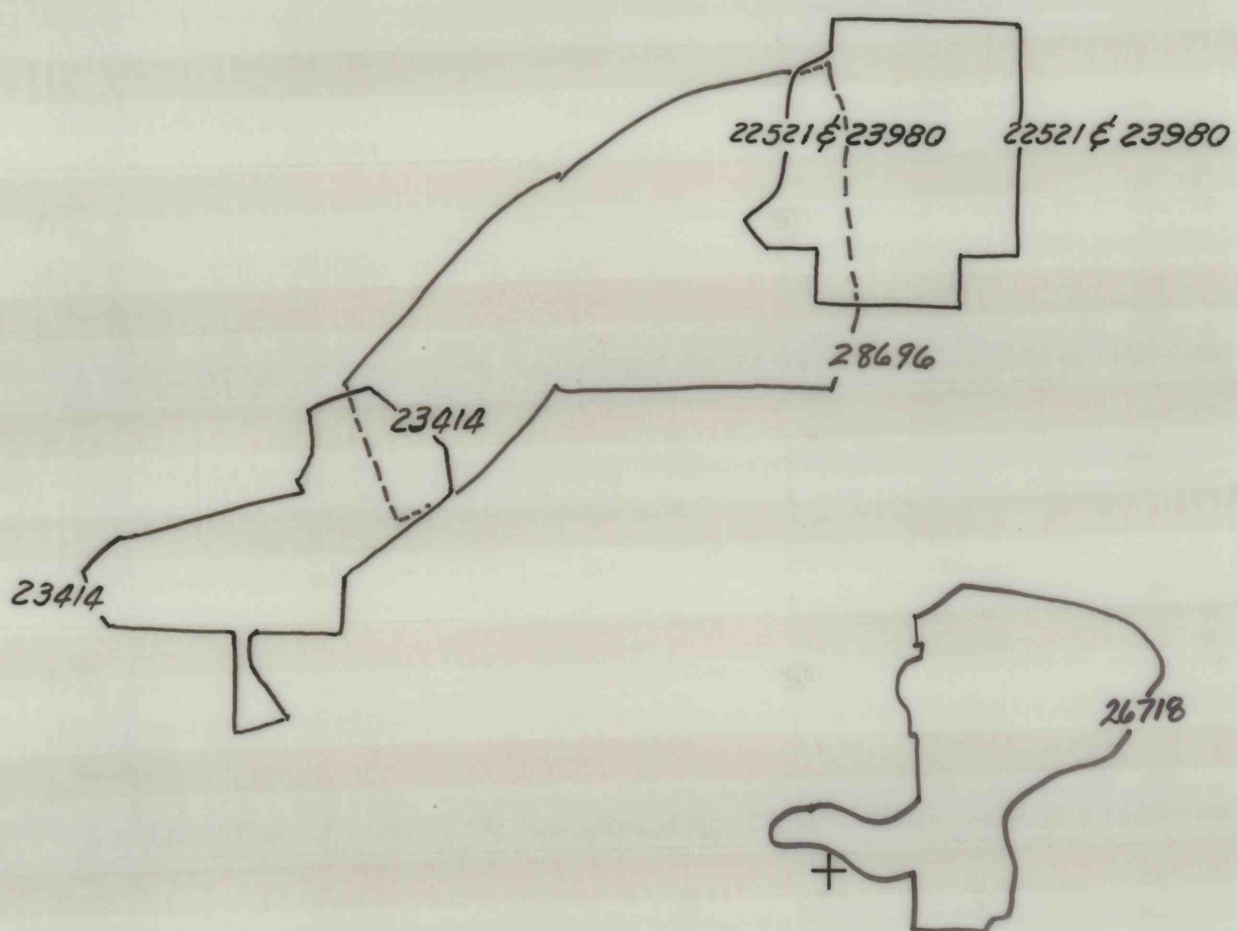

DRAWING NUMBER

DRAWING NUMBER

DRAWING NUMBER

DRAWING NUMBER

1009

D/4-5.2

GOAL 110

D/4-5.2 (Sheet 2 of 2)
1009

+

+

+