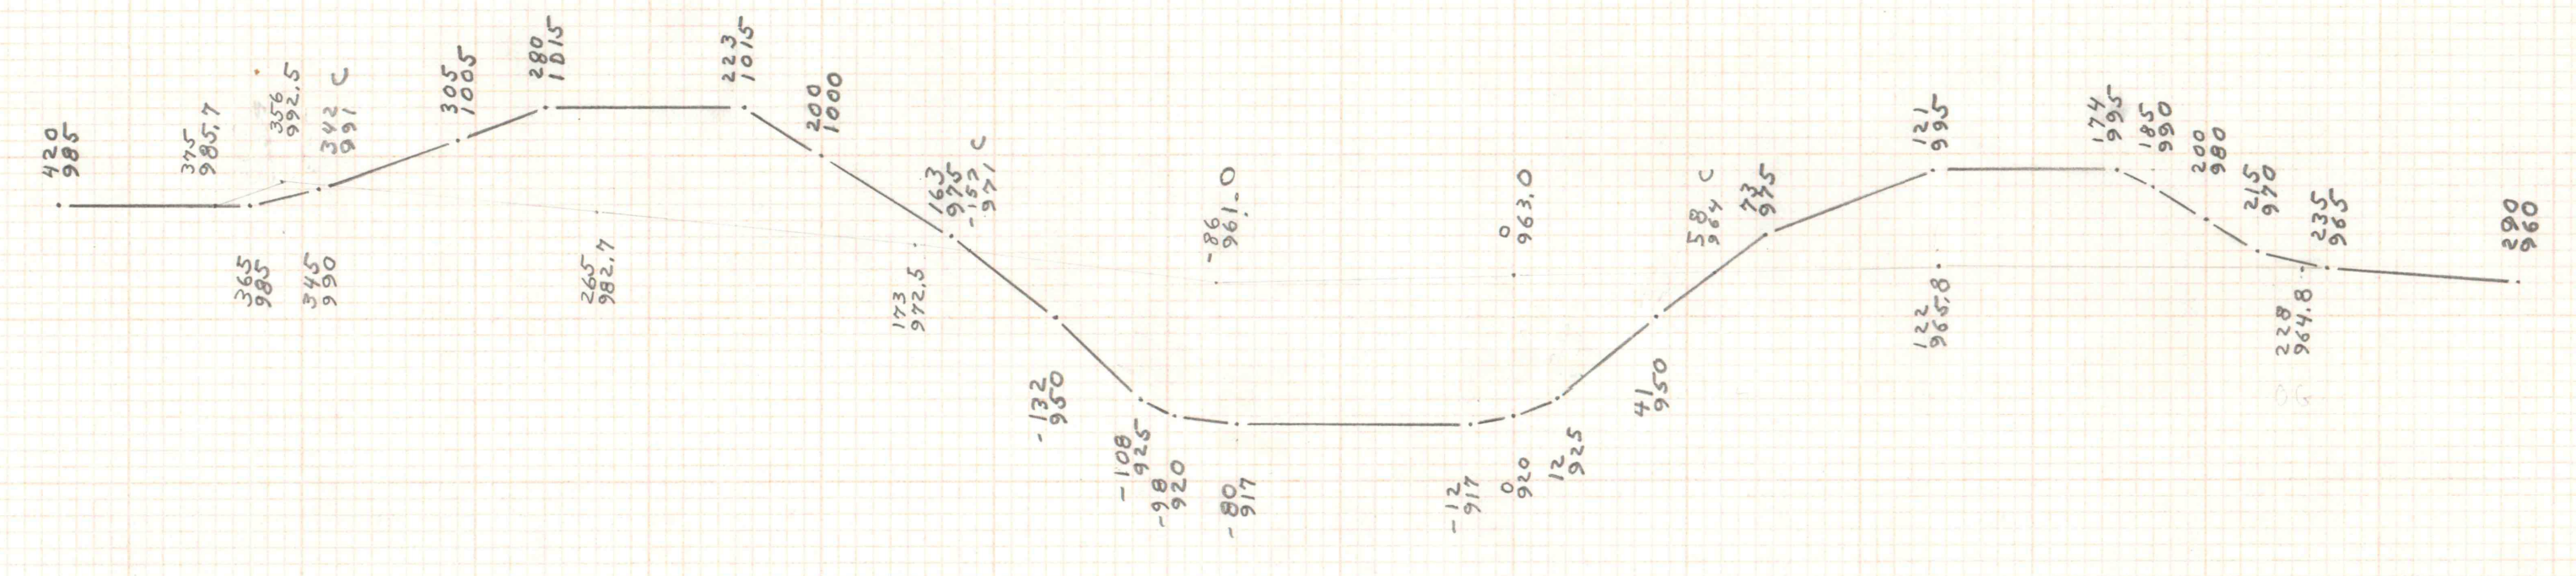

Station 5+00
 Elev 950
 Fill RT 1014.6 SF
 Fill LT 142.1 SF
 Cut LT 1076.1 RT 0

Station 8+00
 Elev 950
 Fill RT 1026.0 SF
 Fill LT 102.4 SF
 Cut 4104.4 RT
 3395.3 LT

Station 4+00
 Elev 950
 Fill RT 128.9 SF
 Fill LT 0
 Cut LT RT 4,256.4 SF

Station 7+00
 Elev 950
 Fill RT 576.4 SF
 Fill LT 0
 Cut 3493.2 LT
 2416.7 RT

Station 3+64
 Elev 950
 Fill 157.4 SF
 Cut LT 259.8 RT 2744.5 SF

Station 6+00
 Elev 950
 Fill RT 752.5 SF
 Fill LT 0
 Cut LT 1322.2
 RT 529.8

Bare Line

Bare Line