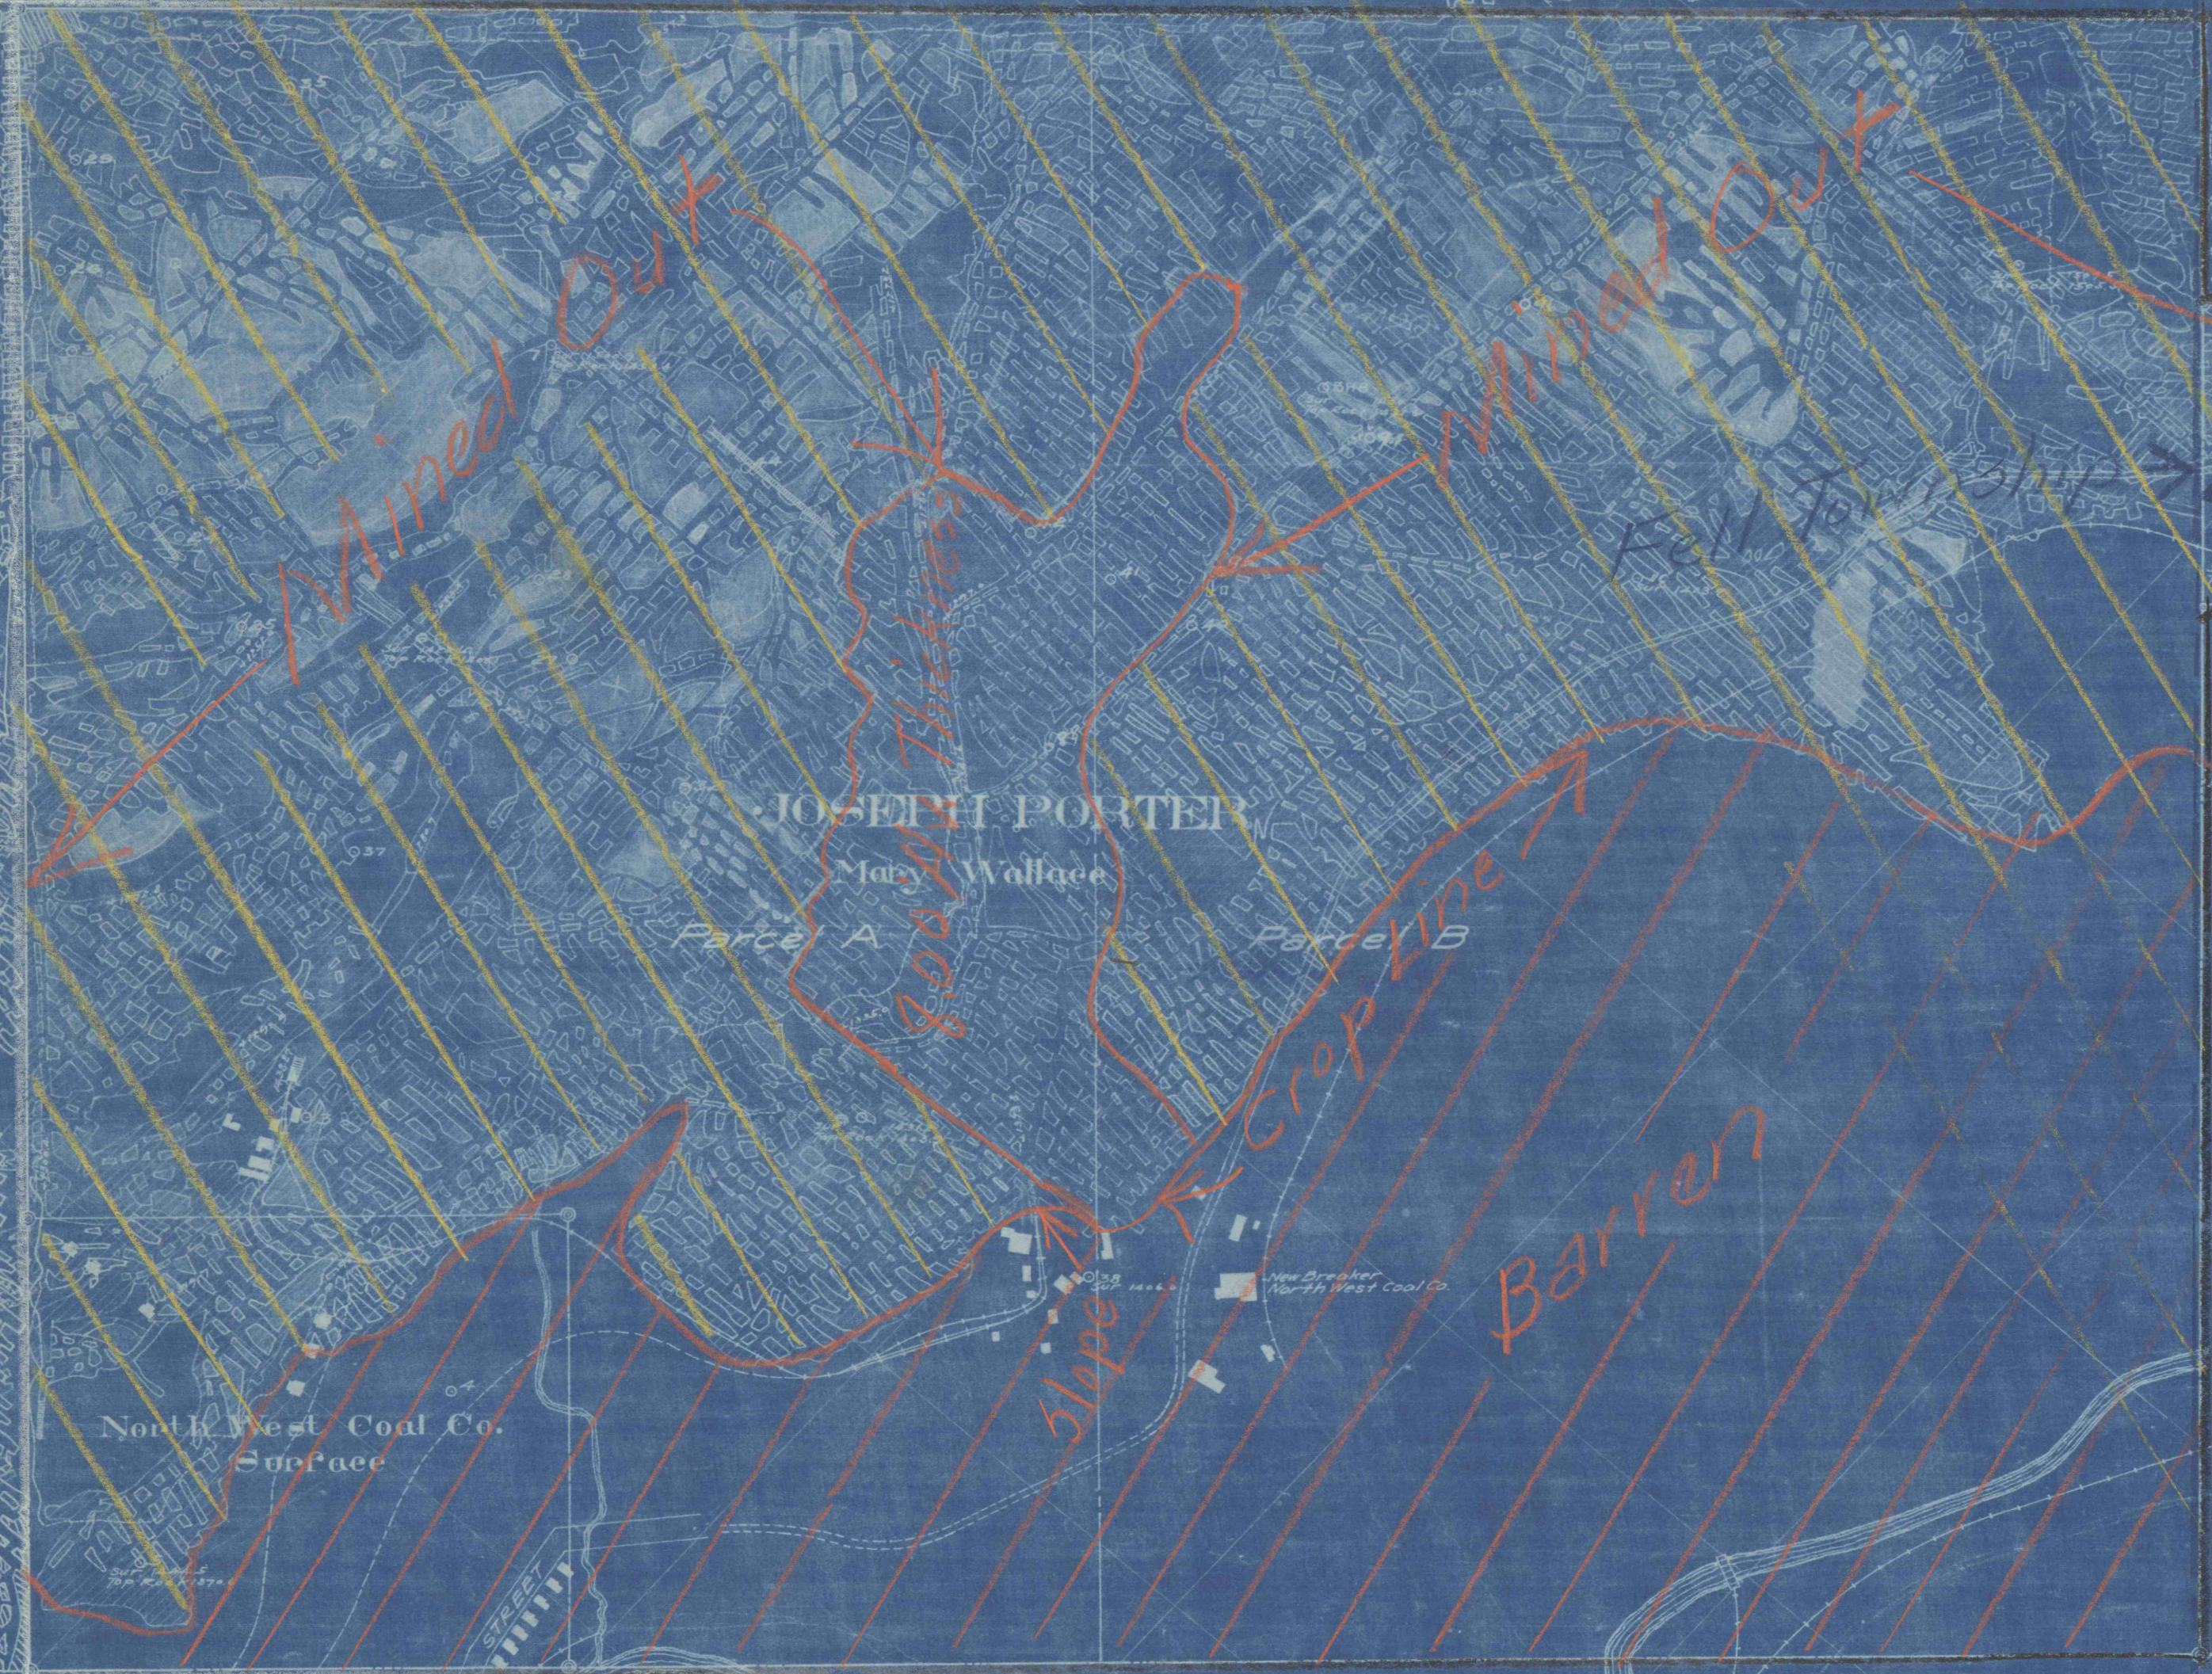

DELAWARE

JOSEPH PORTER

Mary Wallace

Parcel A

Parcel B

North West Coal Co. Surface

North West Coal Co. Surface

SAMUEL PORTER

North West Colliery  
Fell Township  
Lackawanna Co.

Barren

Clark Vein  
Scale 1" = 400'

RAILROAD - 280

Old North West Breaker Burned

LACKAWANNA

SAMUEL PORTER

Lake Erie

New York