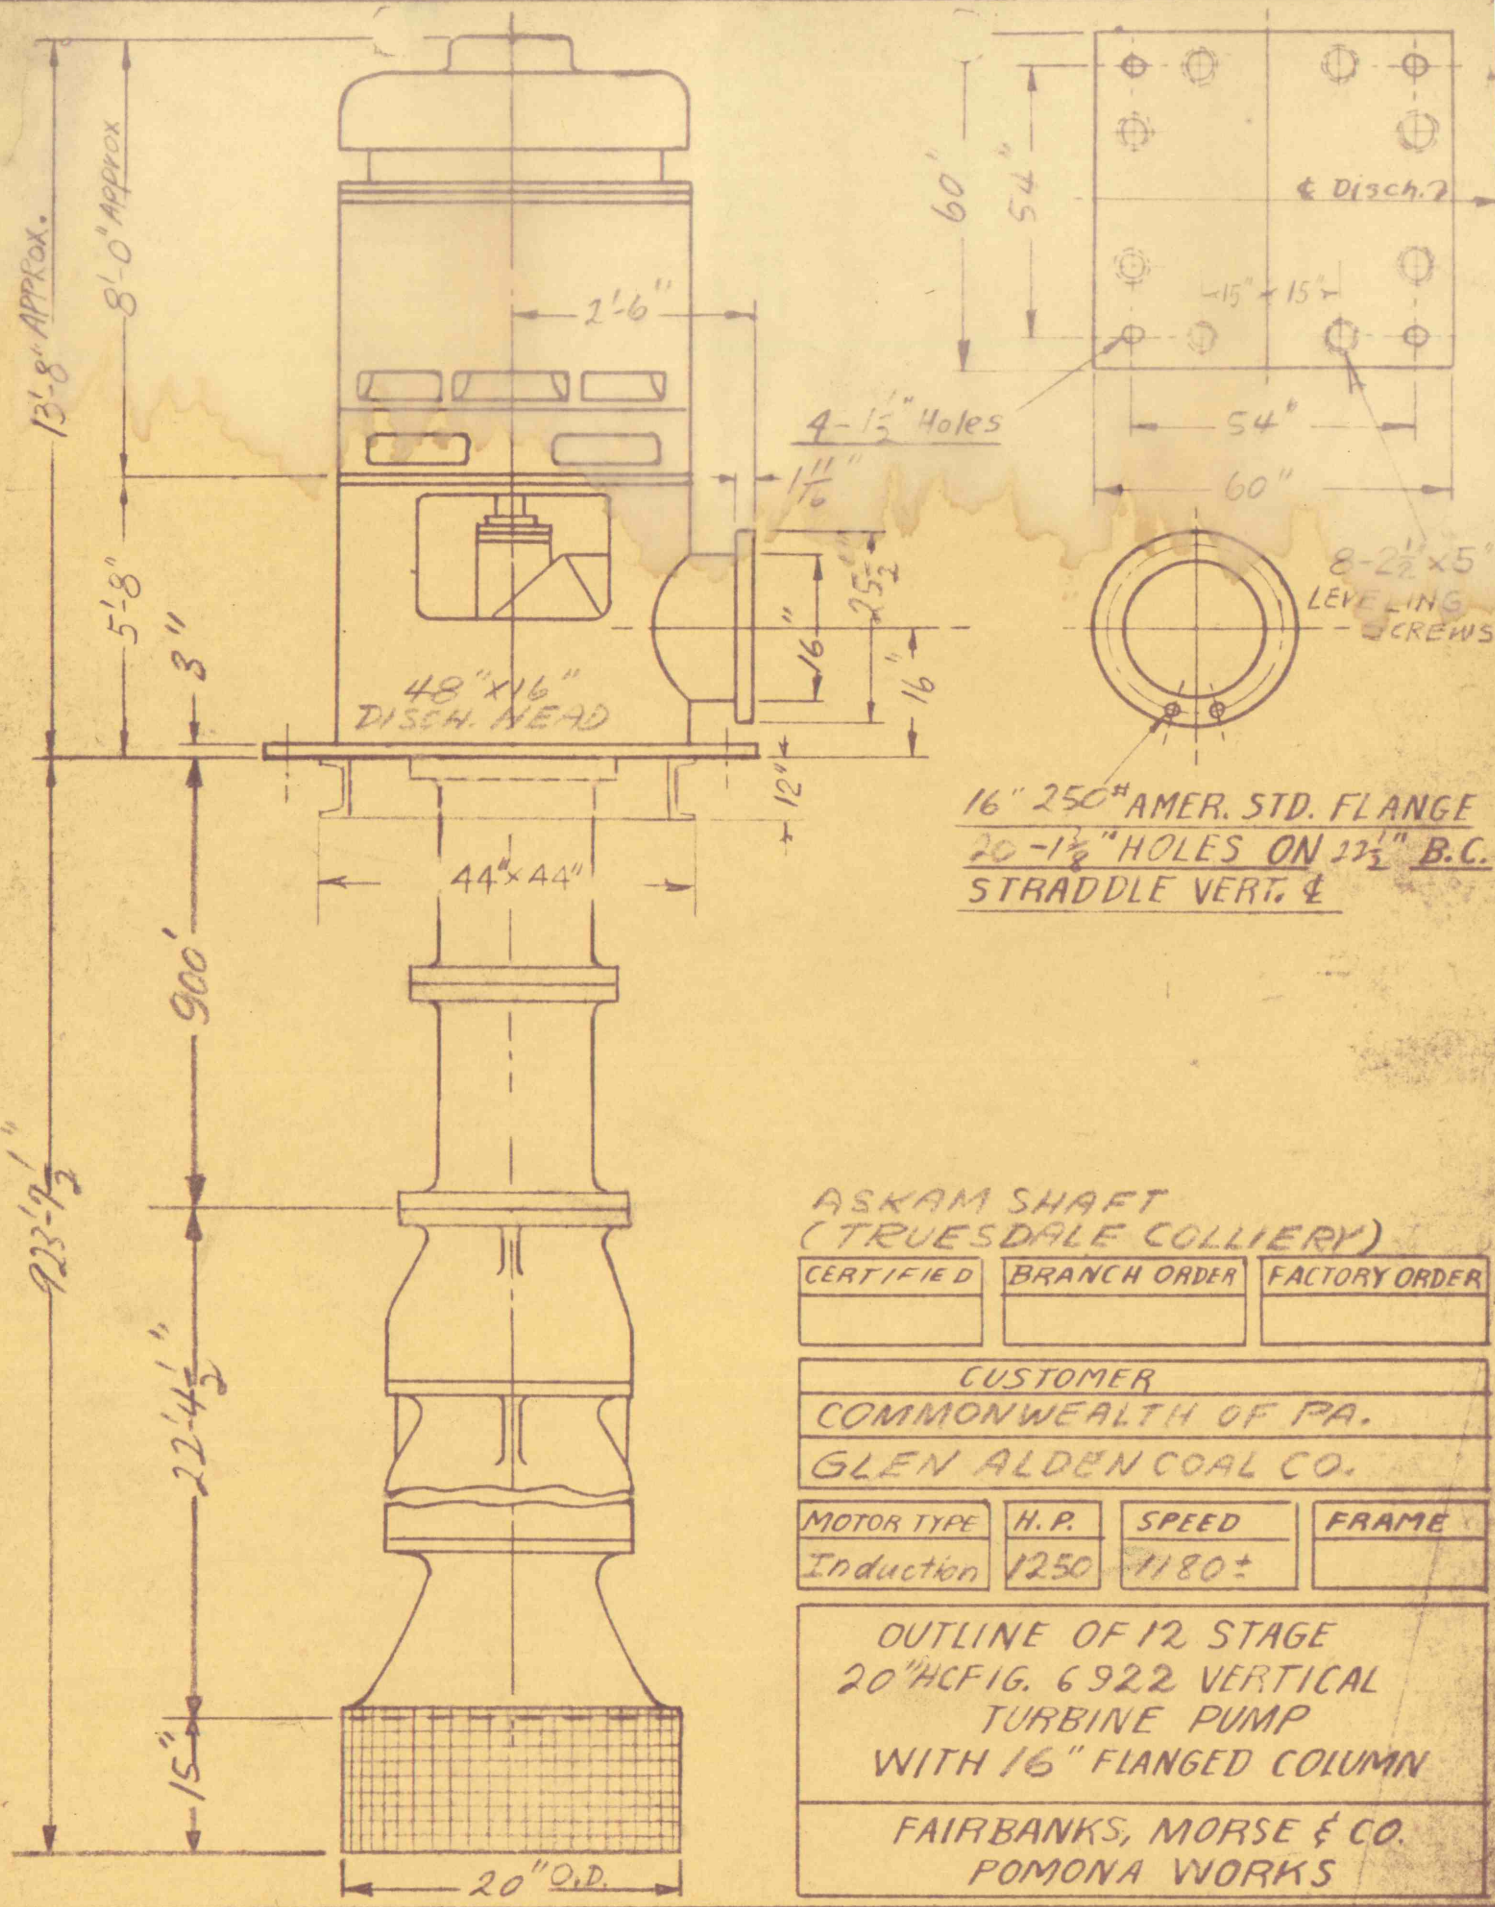

SUPERSEDED BY

ERSEDES

REVISION 4-3-59 P.W.A.  
LEVELING SCE. AND CHANNELS  
ADDED

COMPILED

P.R.M. 12-8-58

ASKAM SHAFT  
(TRUESDALE COLLIERY)

CERTIFIED	BRANCH ORDER	FACTORY ORDER

CUSTOMER  
COMMONWEALTH OF PA.  
GLEN ALDEN COAL CO.

MOTOR TYPE	H.P.	SPEED	FRAME
Induction	1250	1180±	

OUTLINE OF 12 STAGE  
20" HCFIG. 6922 VERTICAL  
TURBINE PUMP  
WITH 16" FLANGED COLUMN

FAIRBANKS, MORSE & CO.  
POMONA WORKS

S-PP3852