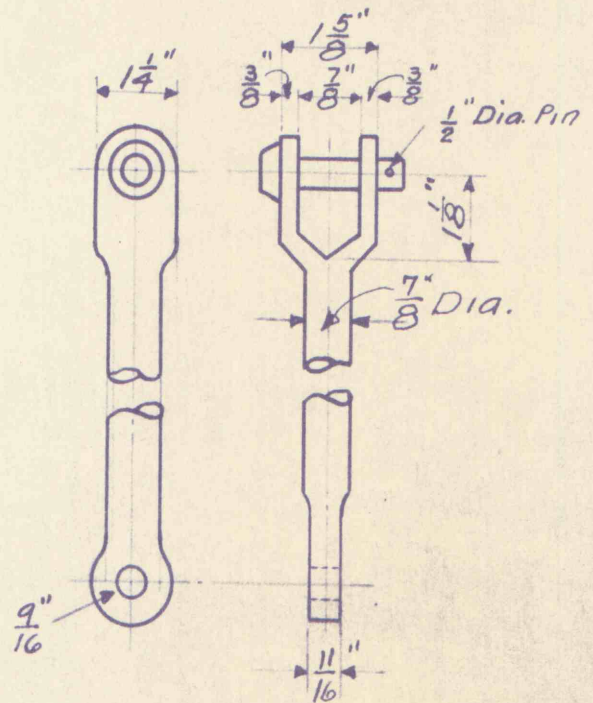

Ohio Brass Co. Cat. #72452  
Galvanized Twisted  
Strain Link

Ohio Brass Co. Cat. #72451  
Galvanized Straight  
Strain Link

Hubbard Stock #6800  
Galvanized Drop Forged Clevis

Hubbard Stock #6799  
Galvanized Drop Forged Clevis.

Ohio Brass Co. Cat. #71060  
Galvanized Drop Forged  
Steel Extension Strain Link

STRAIN LINKS & CLEVIS.

ENGINEERING DEPARTMENT  
SUSQUEHANNA COLLIERIES COMPANY  
LYTLE COAL COMPANY

Wilkes Barre PA 17-8-19 28 SCALE 1 FOOT