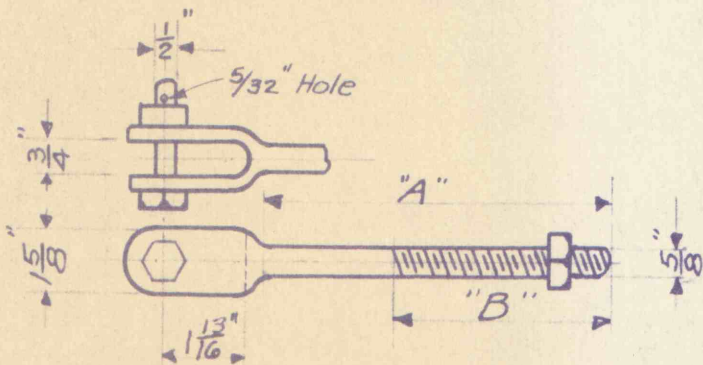

HUBBARD DROP FORGED HOOK BOLT

Line Material Co.
#1745G Hook
for 3/4" Bolt

HUBBARD STOCK	A
6751 1/2	1 1/2
6756	6"
6759	9"

NOTE: - Can obtain Longer Bolts
when Specified

HUBBARD DROP FORGED EYE BOLT

HUBBARD STOCK	A
9956	6"
9958	8"
9960	10
9962	12
9964	14
9966	16
9968	18
9970	20

HUBBARD DROP FORGED CLEVIS BOLT

HUBBARD STOCK	A	B
6805	5"	4 1/2"
6809	9"	6"
6814	14"	6"

HOOK, EYE AND CLEVIS BOLTS

ENGINEERING DEPARTMENT
SUSQUEHANNA COLLIERIES COMPANY
LYTLE COAL COMPANY

Wilkes Barre PA. 9-2819 2 1/2" SCALE 1 FOOT