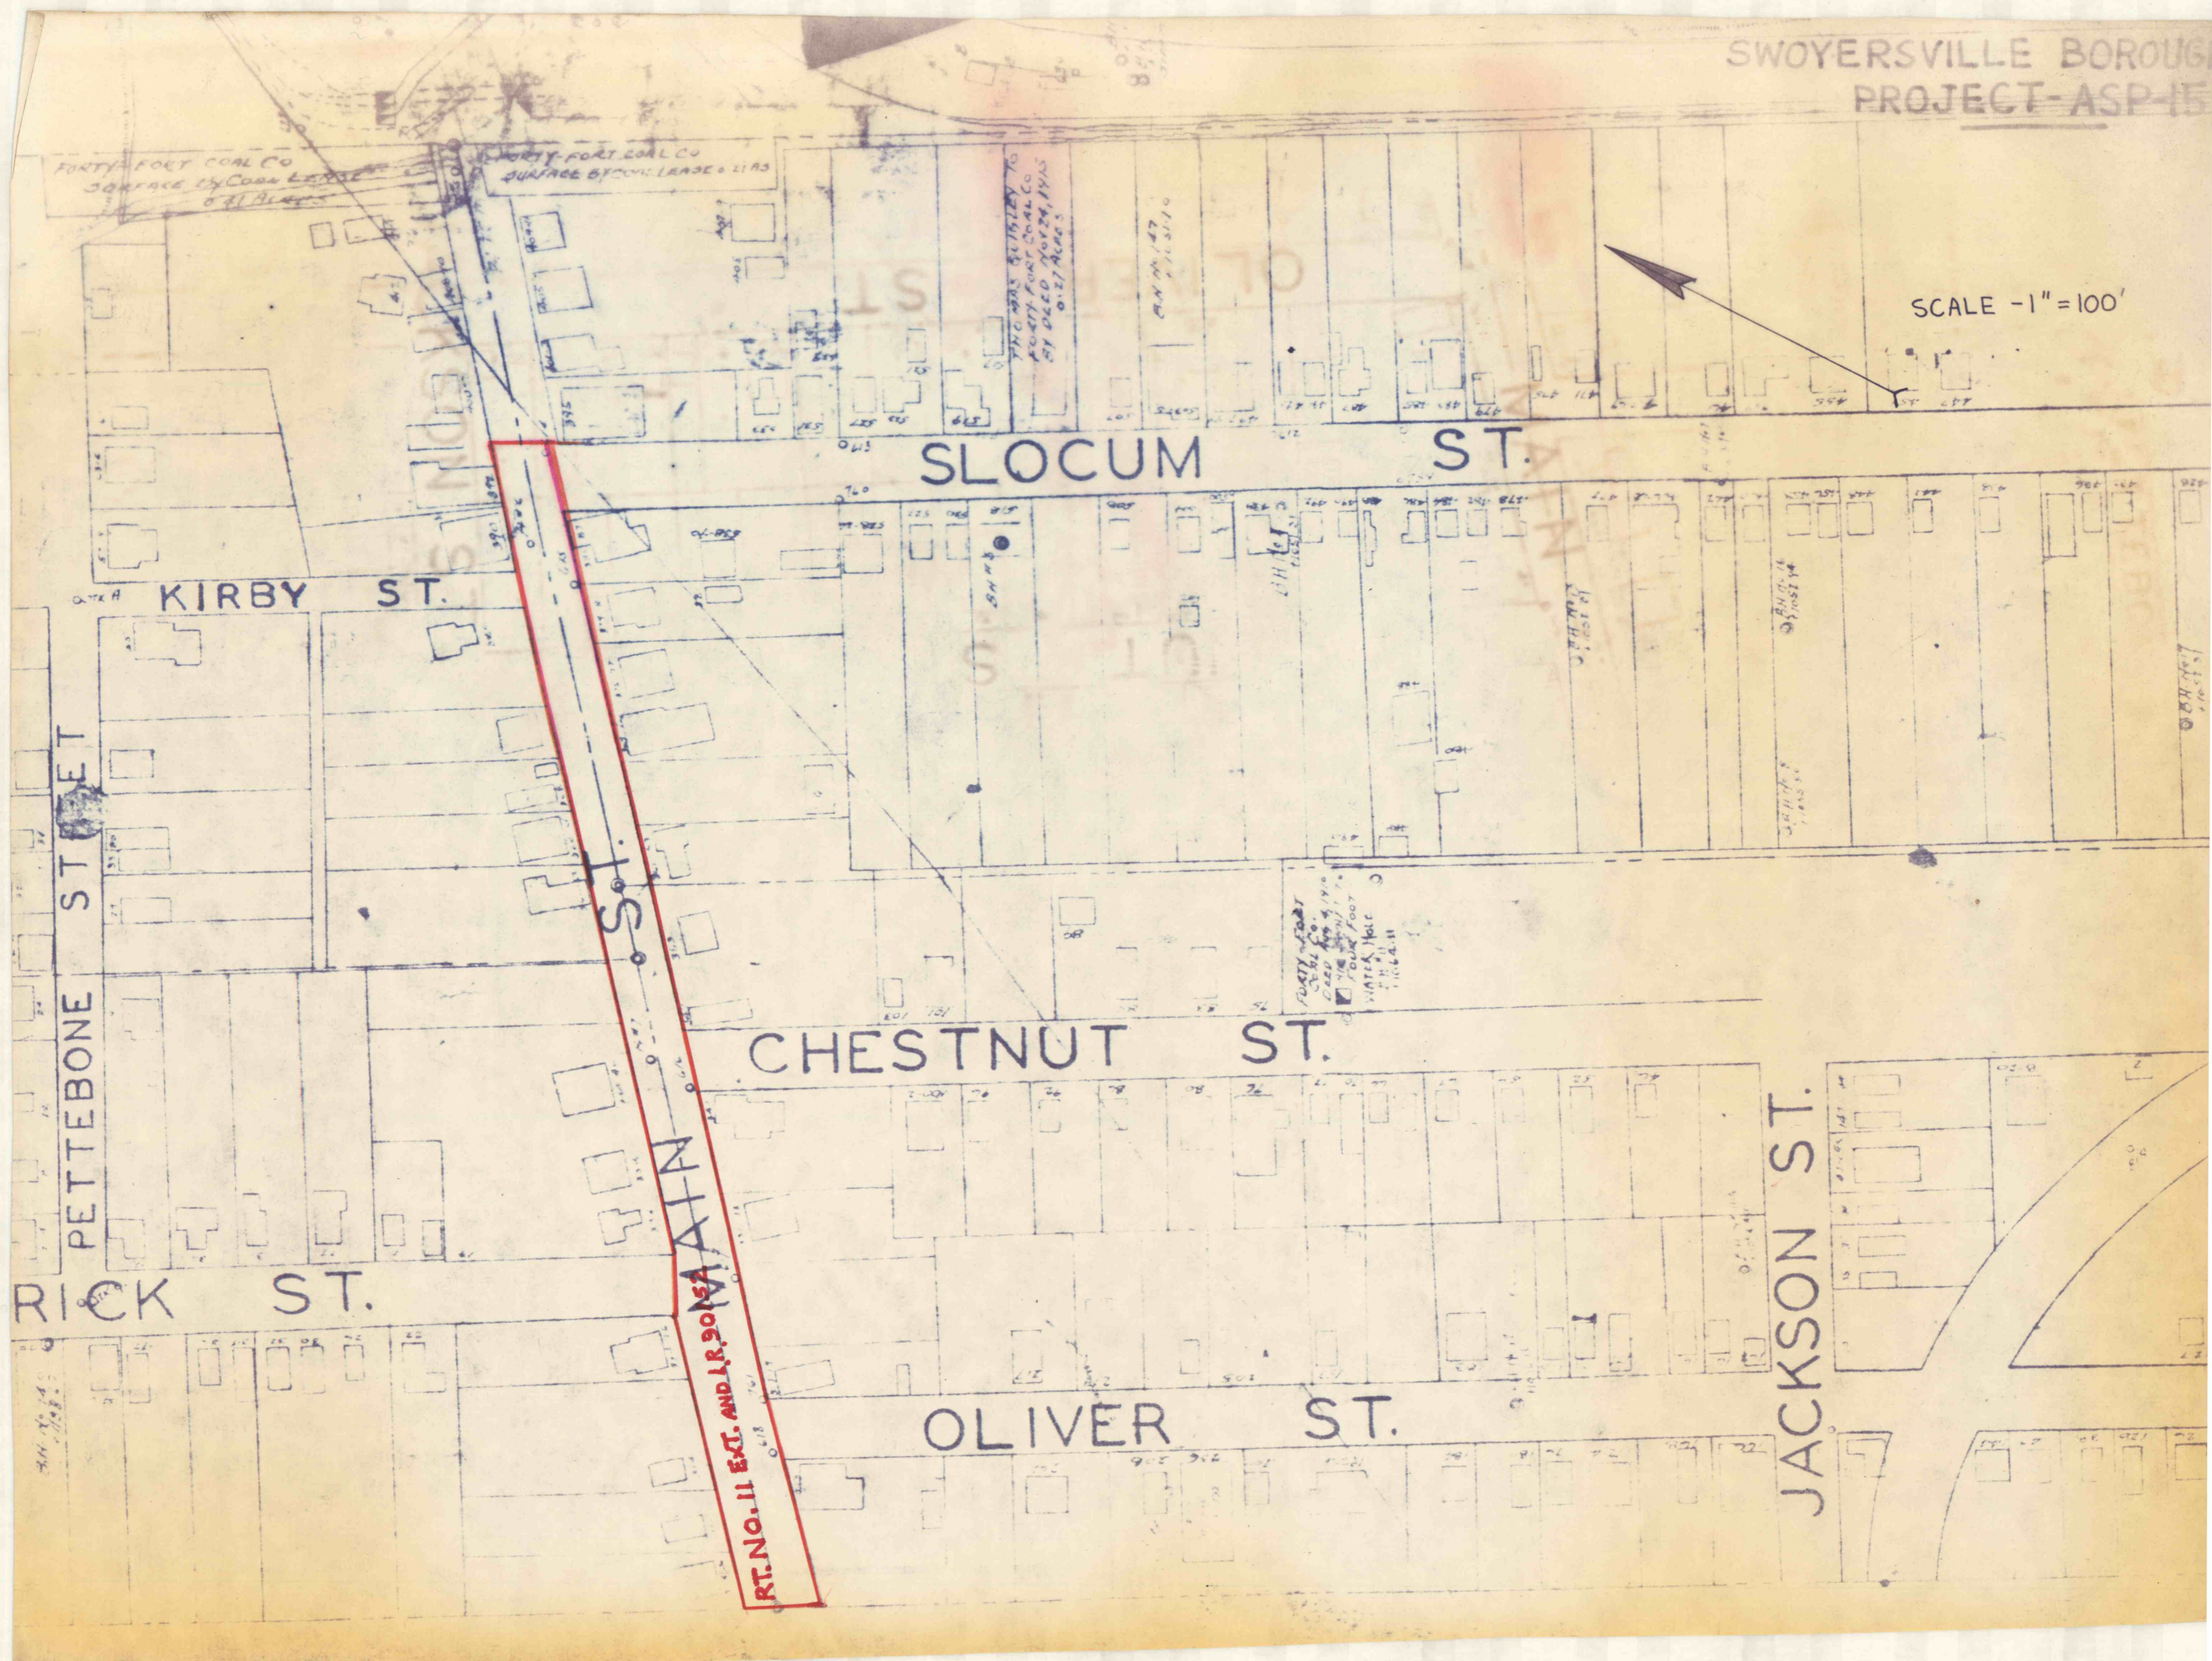

SCALE - 1" = 100'

FORTY-FORT COAL CO
SURFACE BY COAL LEASE

FORTY-FORT COAL CO
SURFACE BY COAL LEASE

THOMAS GUISLEY TO
FORTY-FORT COAL CO
BY DEED, NOV 24, 1915
0.17 ACRES

BY DEED, NOV 24, 1915
0.17 ACRES

FORTY-FORT
COAL CO
DEED NOV 24, 1915
THE POINT
FOUR FOOT
WATER HOLE
P. 11
11064-11

RT. NO. 11 EXT. AND I.R. 2015A

SLOCUM ST.

KIRBY ST.

CHESTNUT ST.

PETTEBONE ST.

RICK ST.

OLIVER ST.

JACKSON ST.

ST.

MAIN