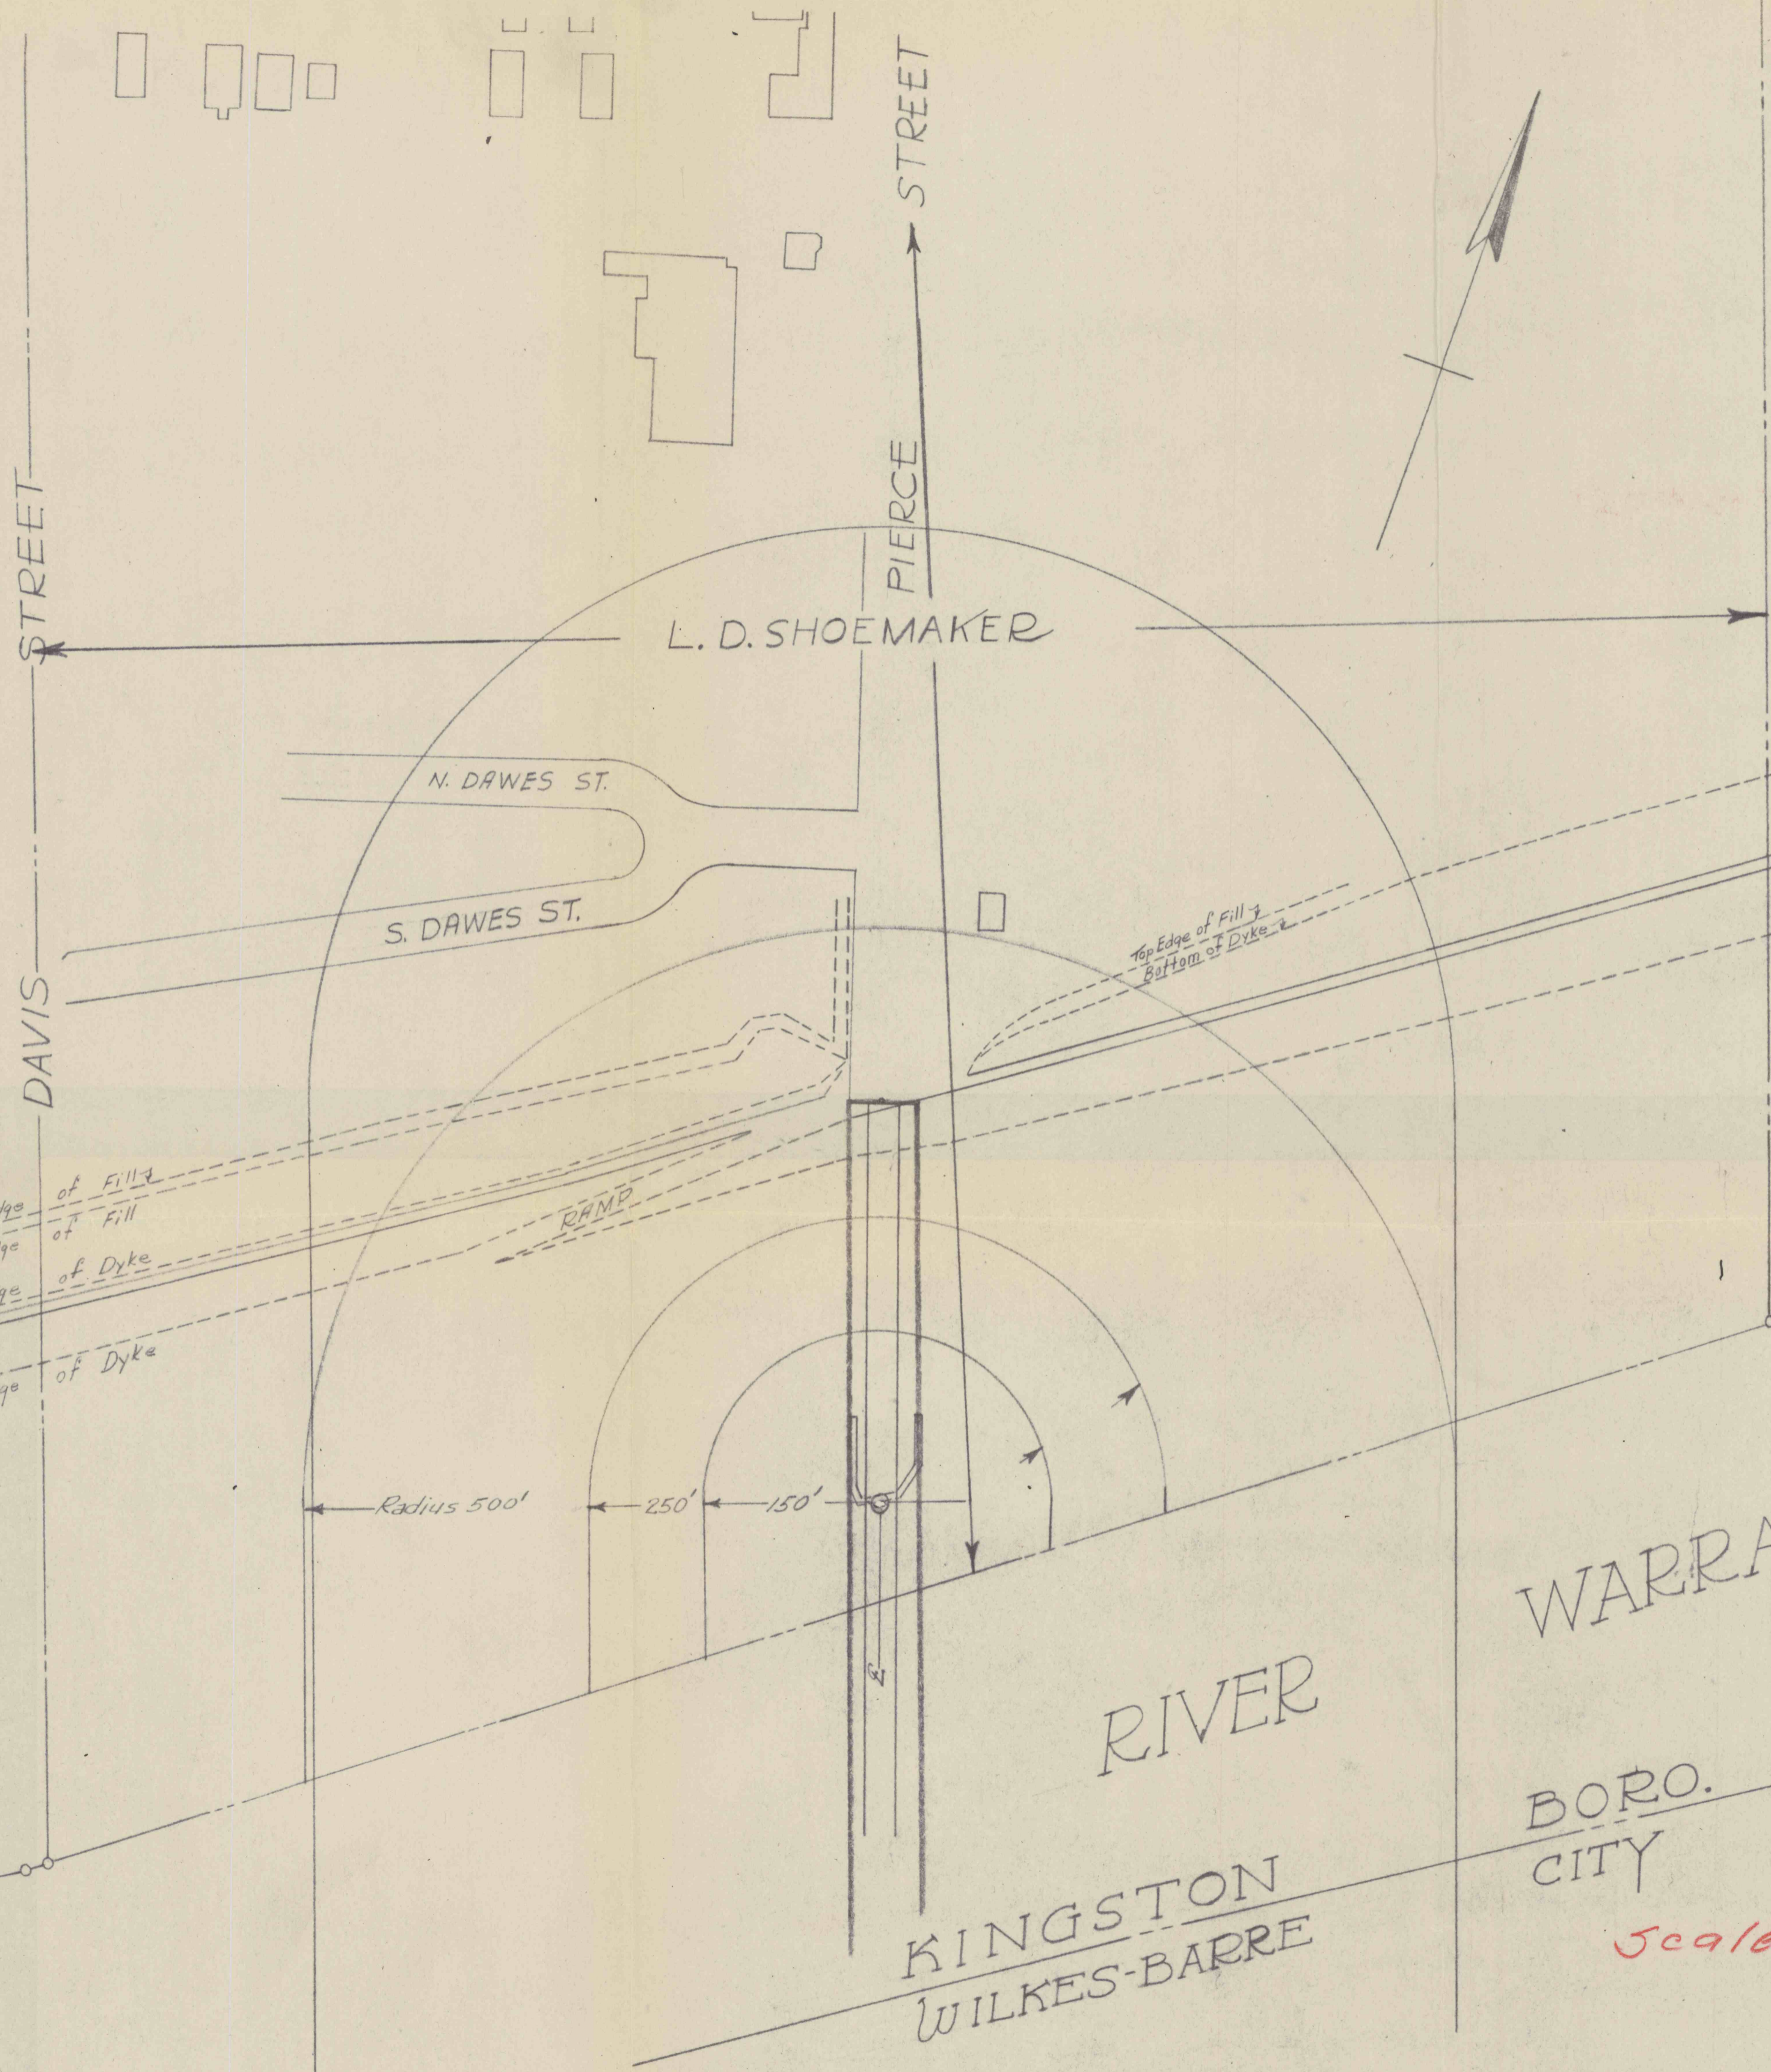

ROUTE #4011C

WARRANT

BORO.
CITY

KINGSTON
WILKES-BARRE

Scale - 1" = 100'