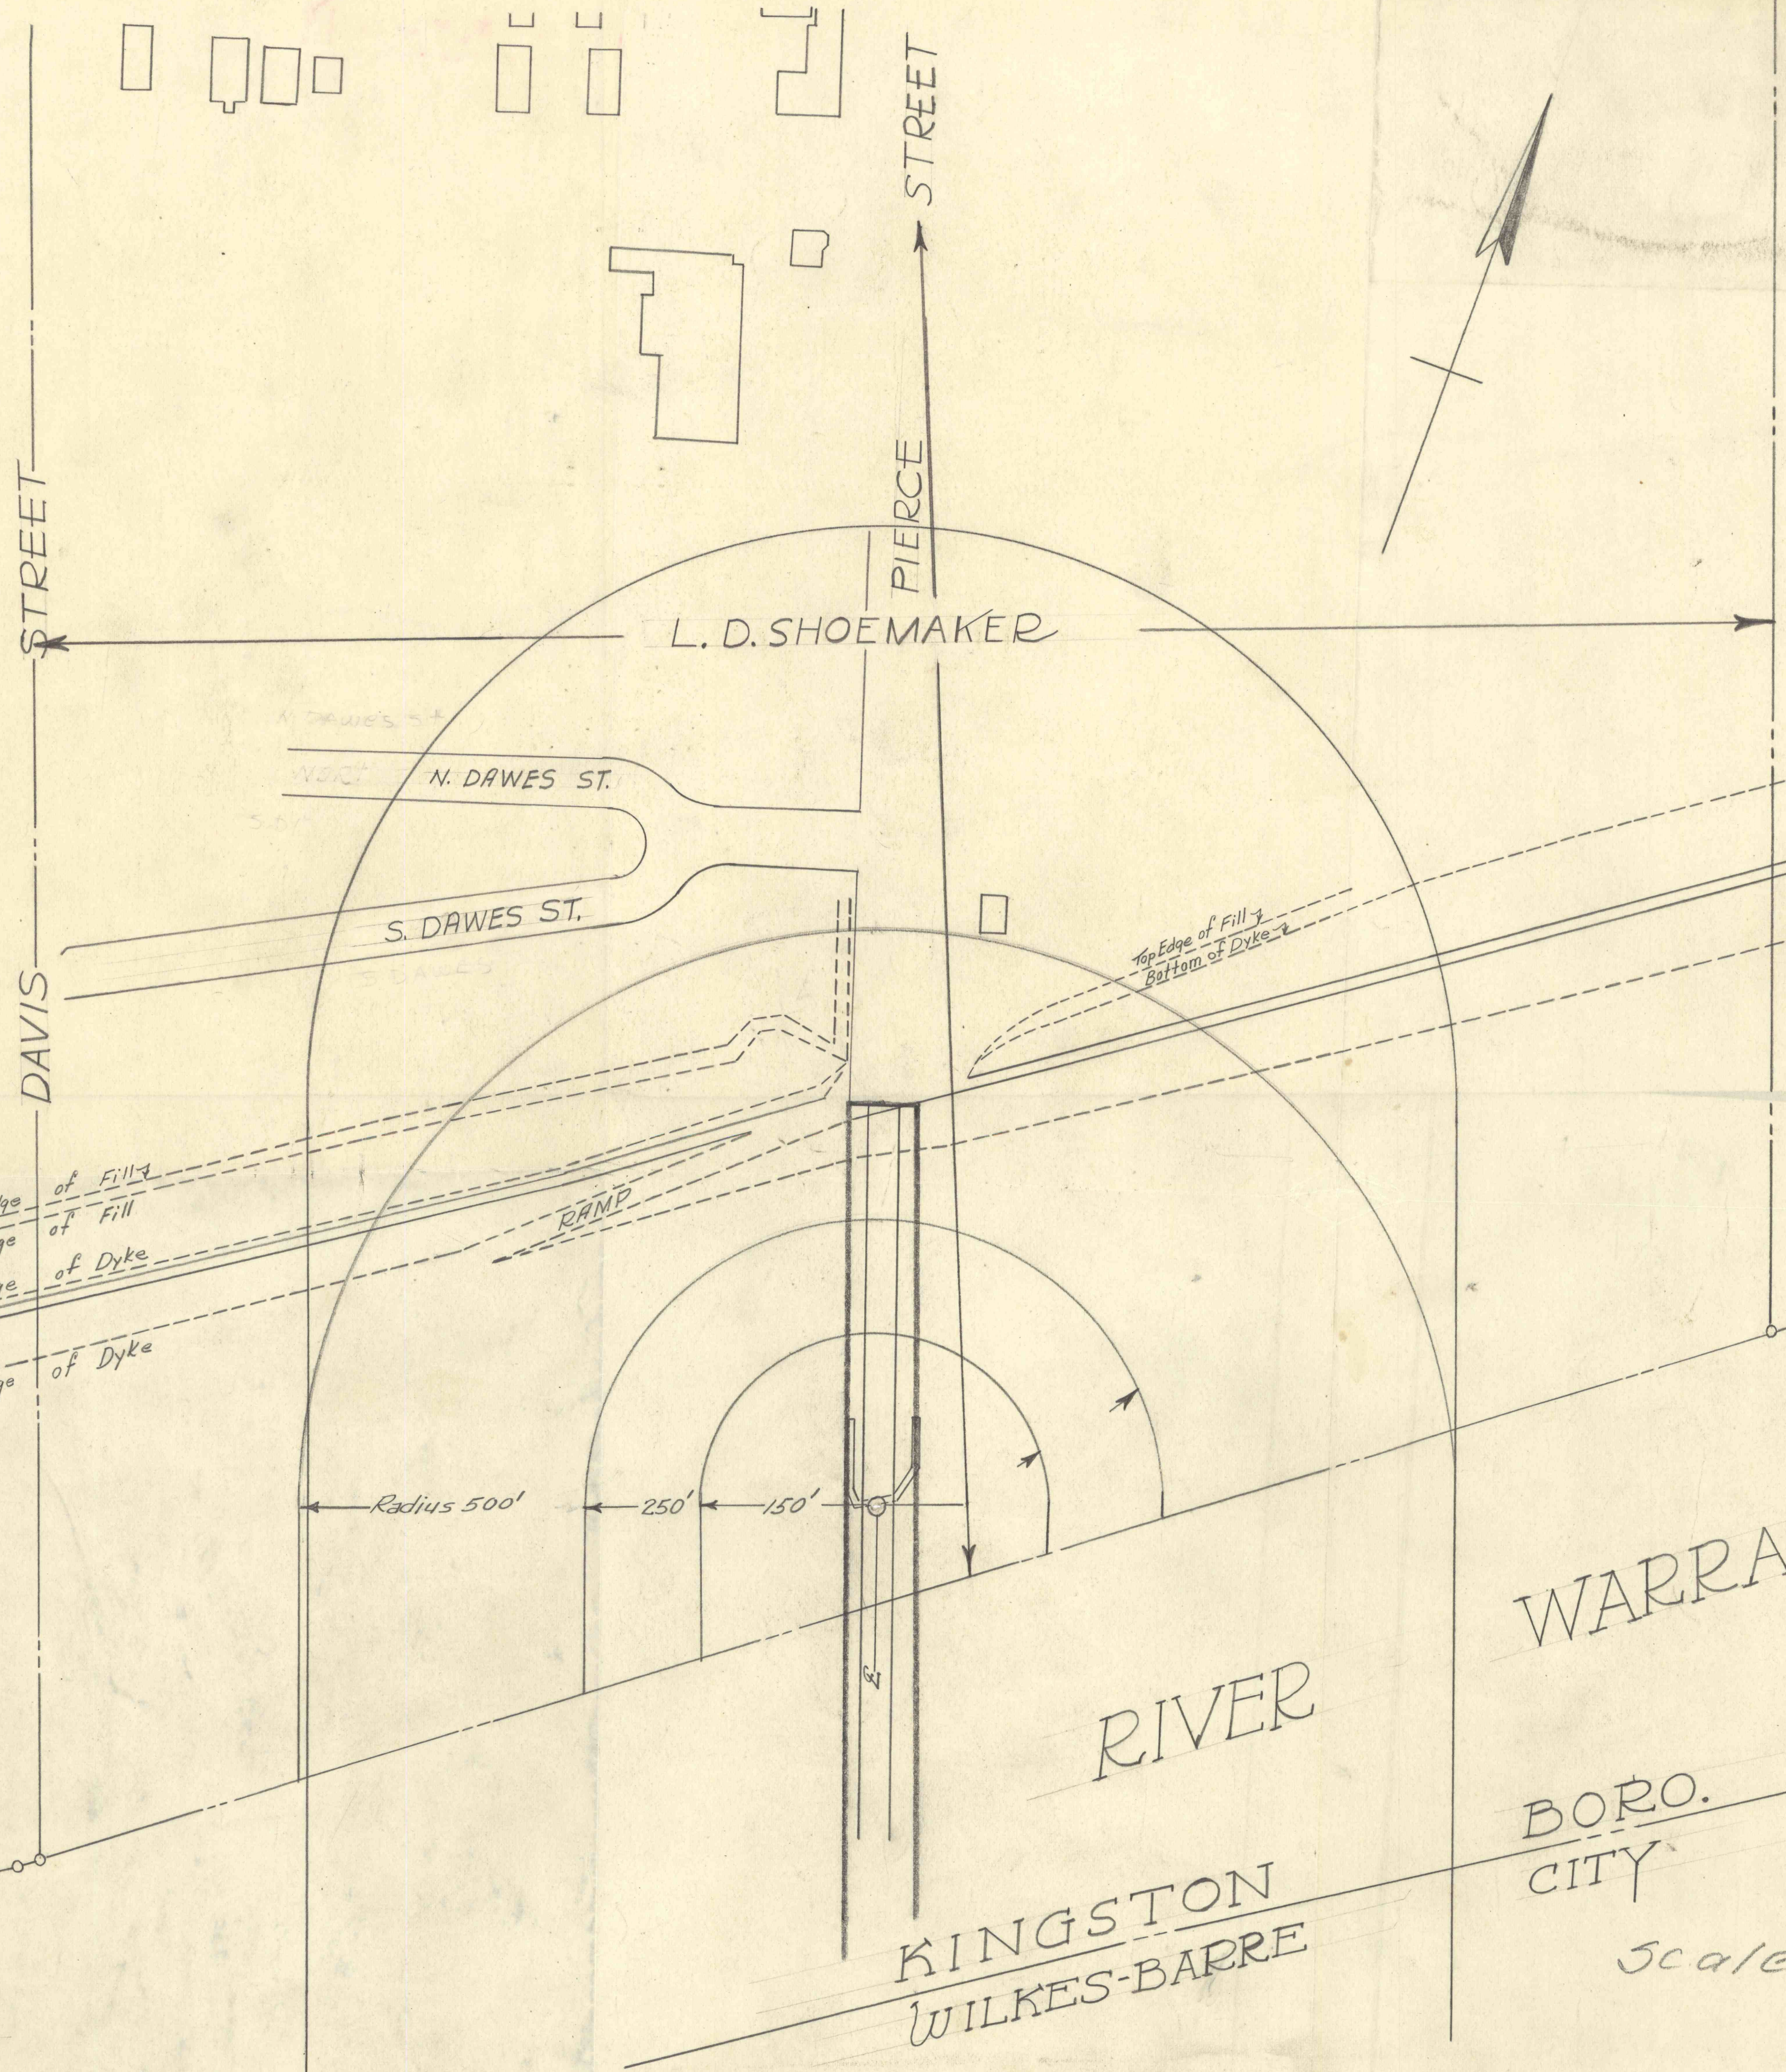

ROUTE 40116

WARRANT

BORO. CITY

KINGSTON WILKES-BARRE

Scale - 1"=100'