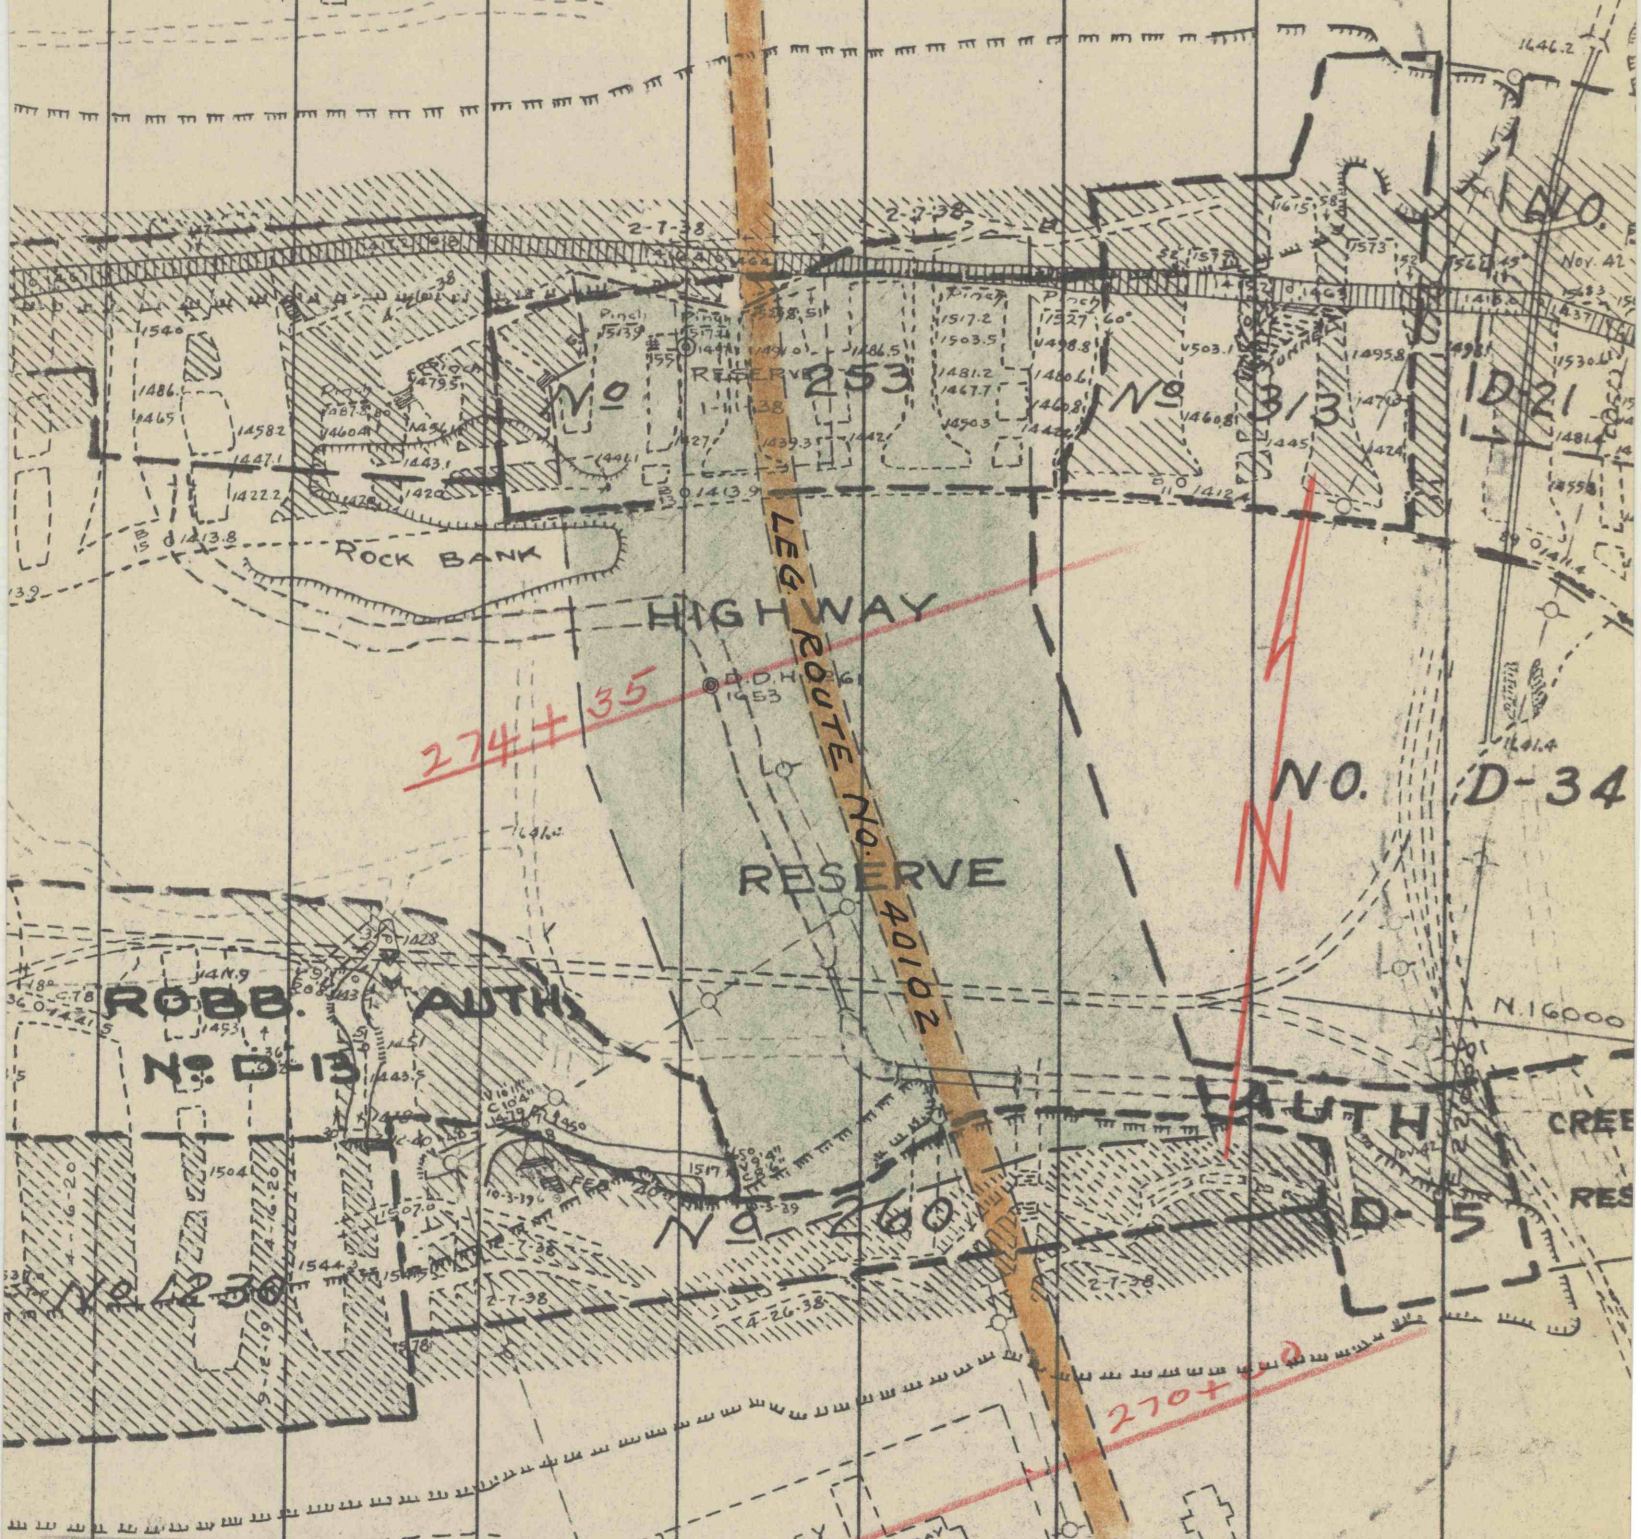

MRS. CHARLES COXE

STORE

JEDDO HIGHLAND COAL CO.  
 MINING DEPARTMENT  
 JEDDO, PA.  
 DRIFTON NO. 1. MINE  
 AREA IN TOP MAMMOTH VEIN WHERE PILLARS  
 WILL BE RESERVED FOR SUPPORT OF LEG. RTE. 40102  
 SCALE 1" = 100' DATE AUG. 11-1943

ECKLEY  
 B. COXE  
 WIFE  
 Burial Plot  
 MILDRED  
 MICHAUX  
 NORRIS

Surface  
 Reserve

E.B. COXE  
 HALL