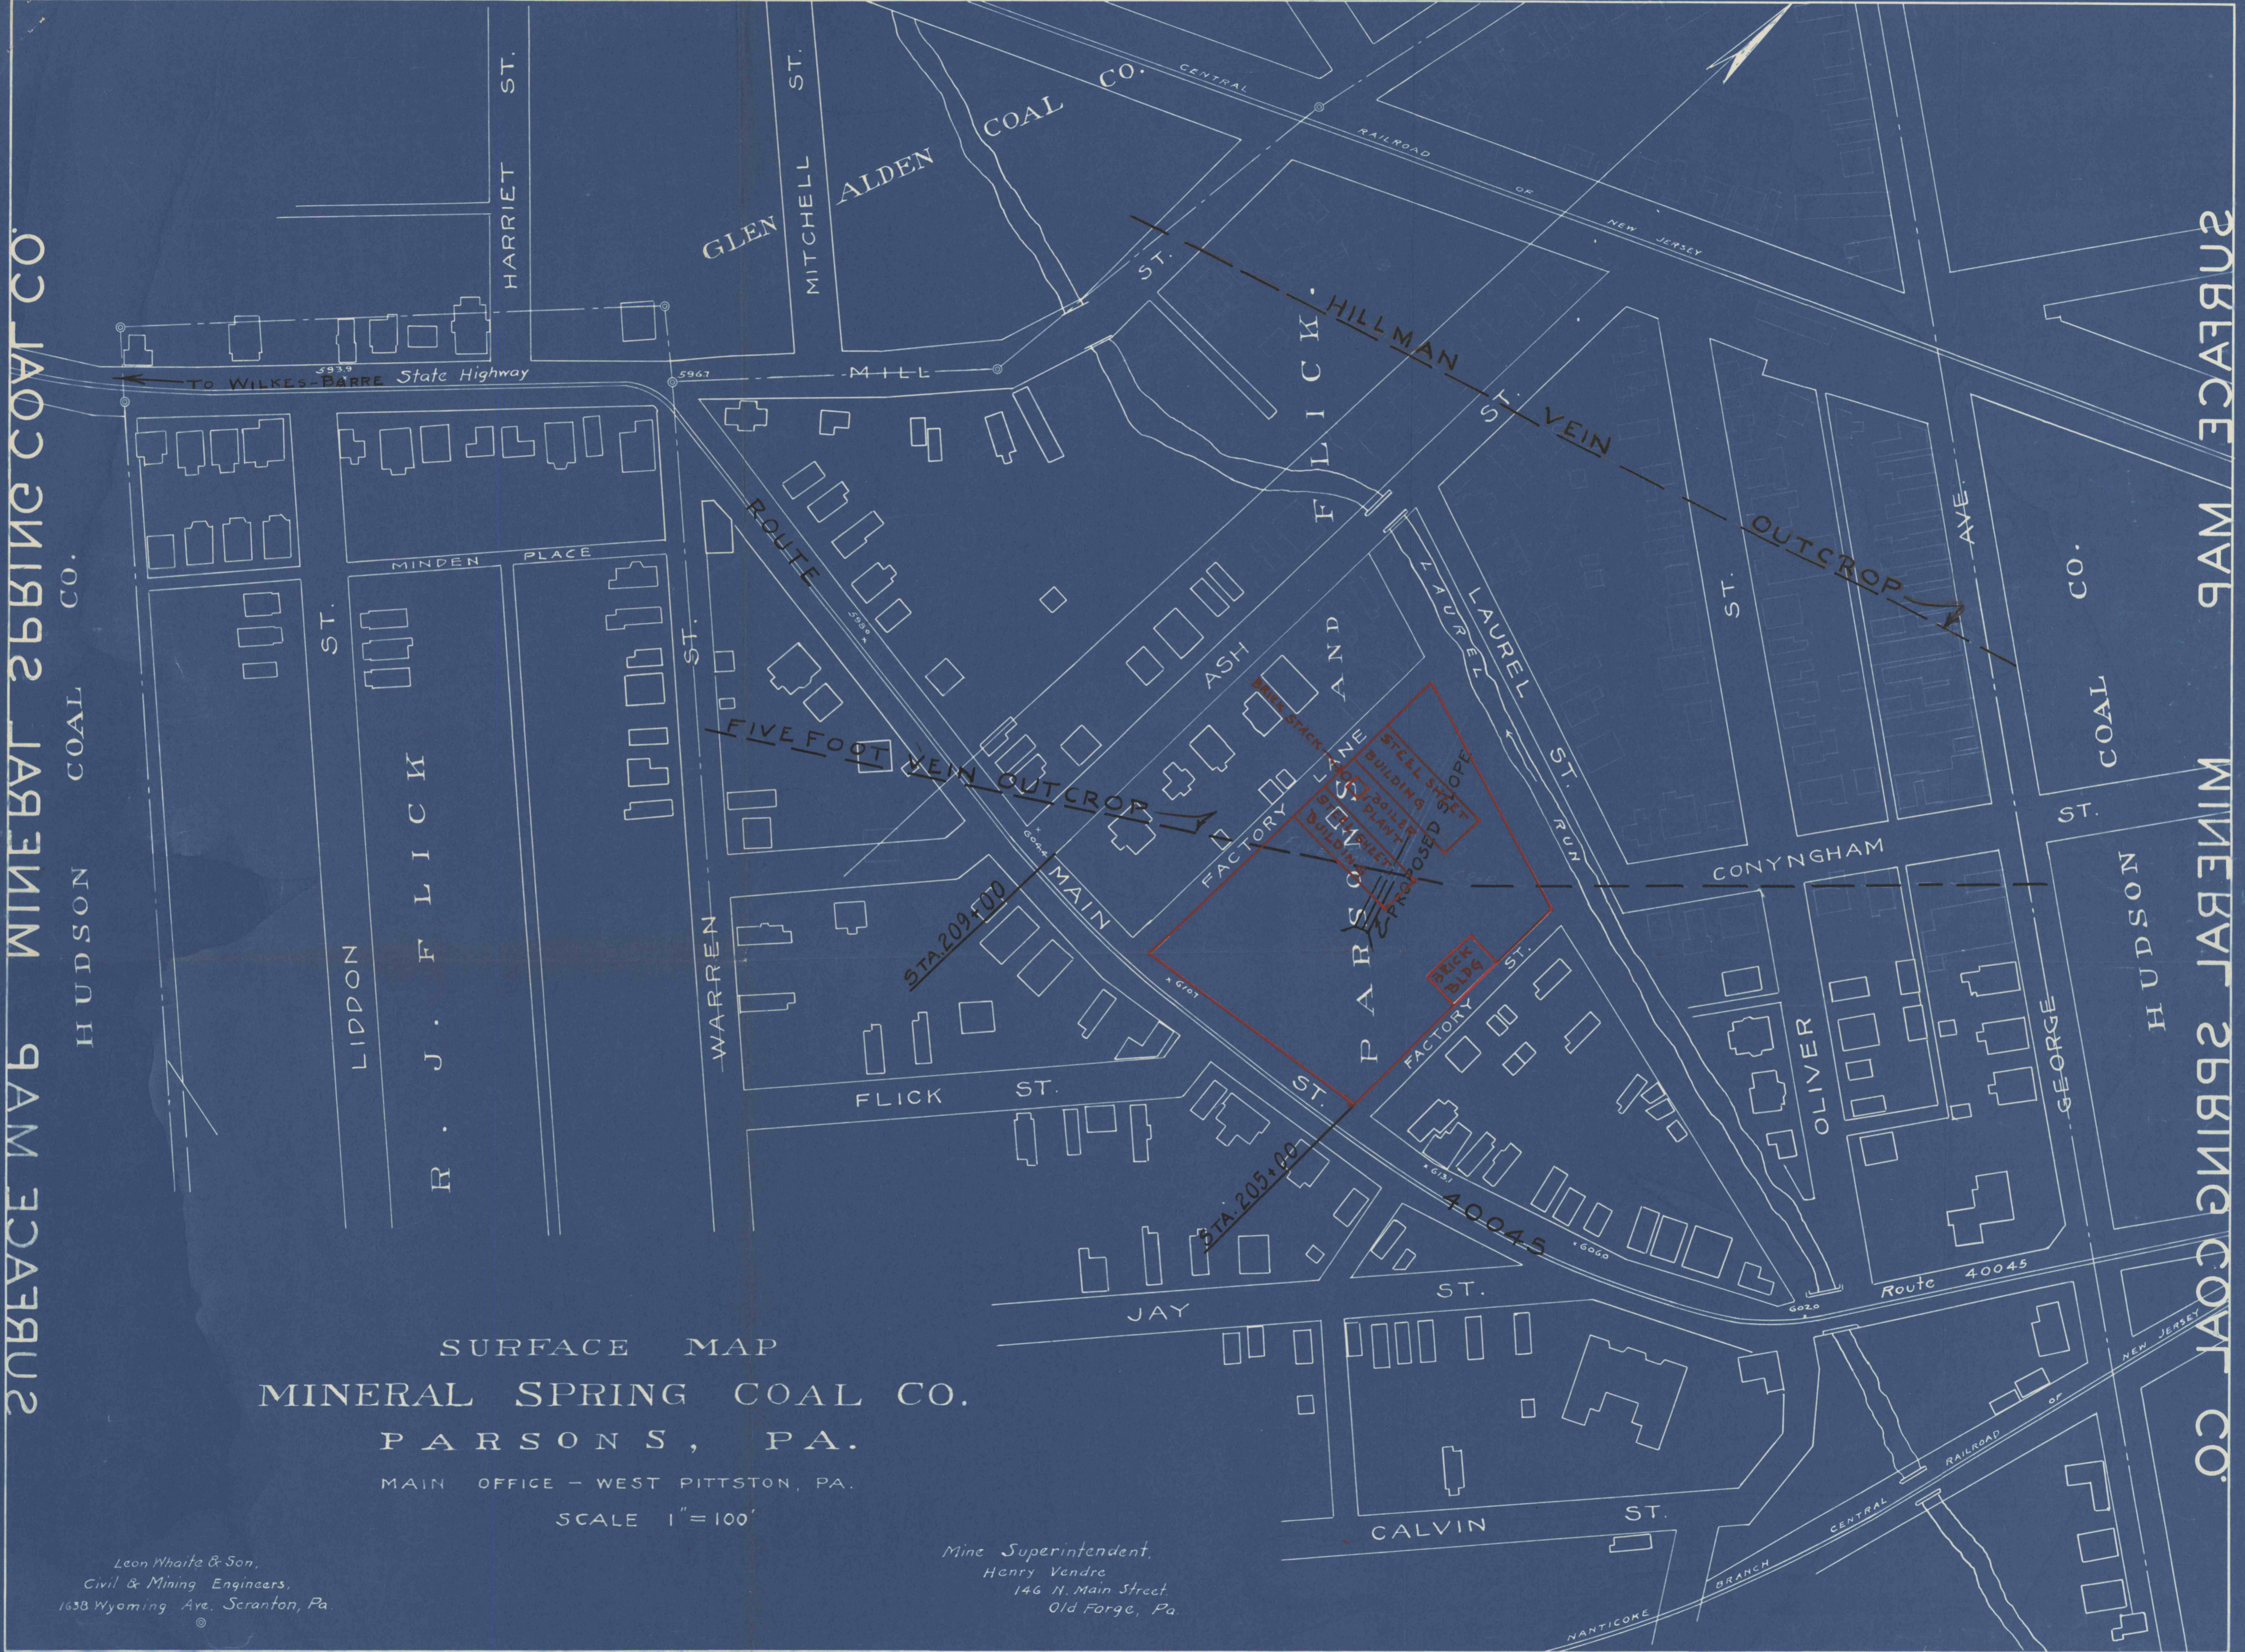

MINERAL SPRING COAL CO.

MINERAL SPRING COAL CO.

HUDSON COAL CO.

HUDSON COAL CO.

SURFACE MAP
 MINERAL SPRING COAL CO.

PARSONS, PA.

MAIN OFFICE - WEST PITTSBURGH, PA.

SCALE 1" = 100'

Leon White & Son,
 Civil & Mining Engineers,
 1638 Wyoming Ave., Scranton, Pa.

Mine Superintendent,
 Henry Vendre
 146 N. Main Street,
 Old Forge, Pa.