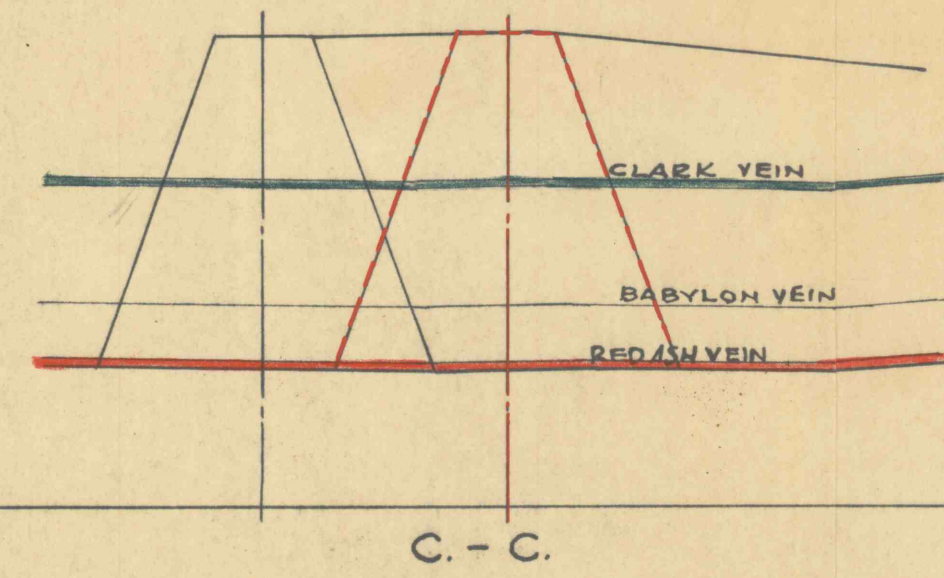

DATUM +700.

SECTIONS LOOKING NORTH
1" = 100'