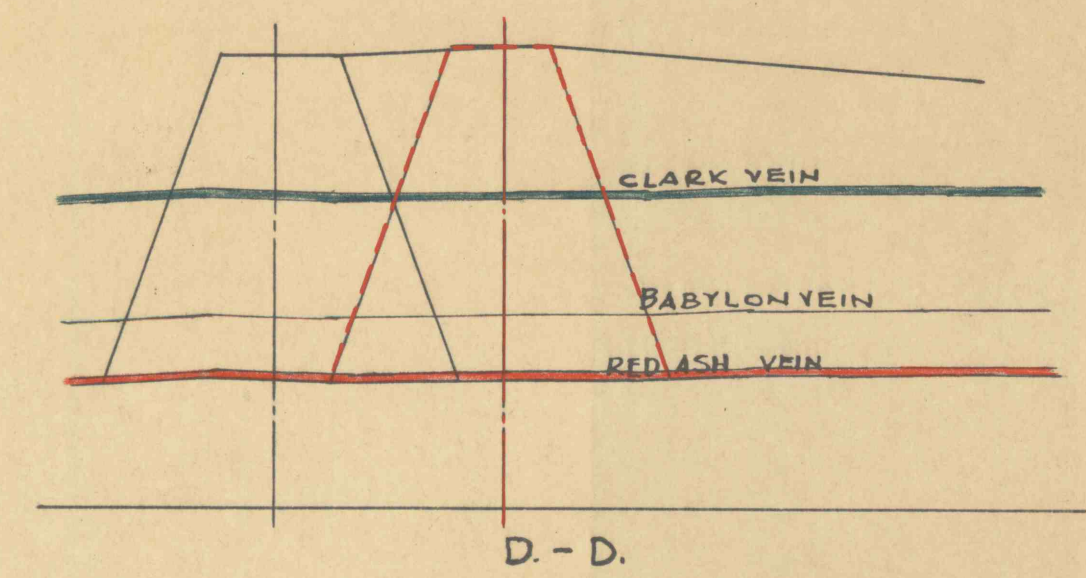

DATUM +700.

SECTIONS LOOKING NORTH
1" = 100'