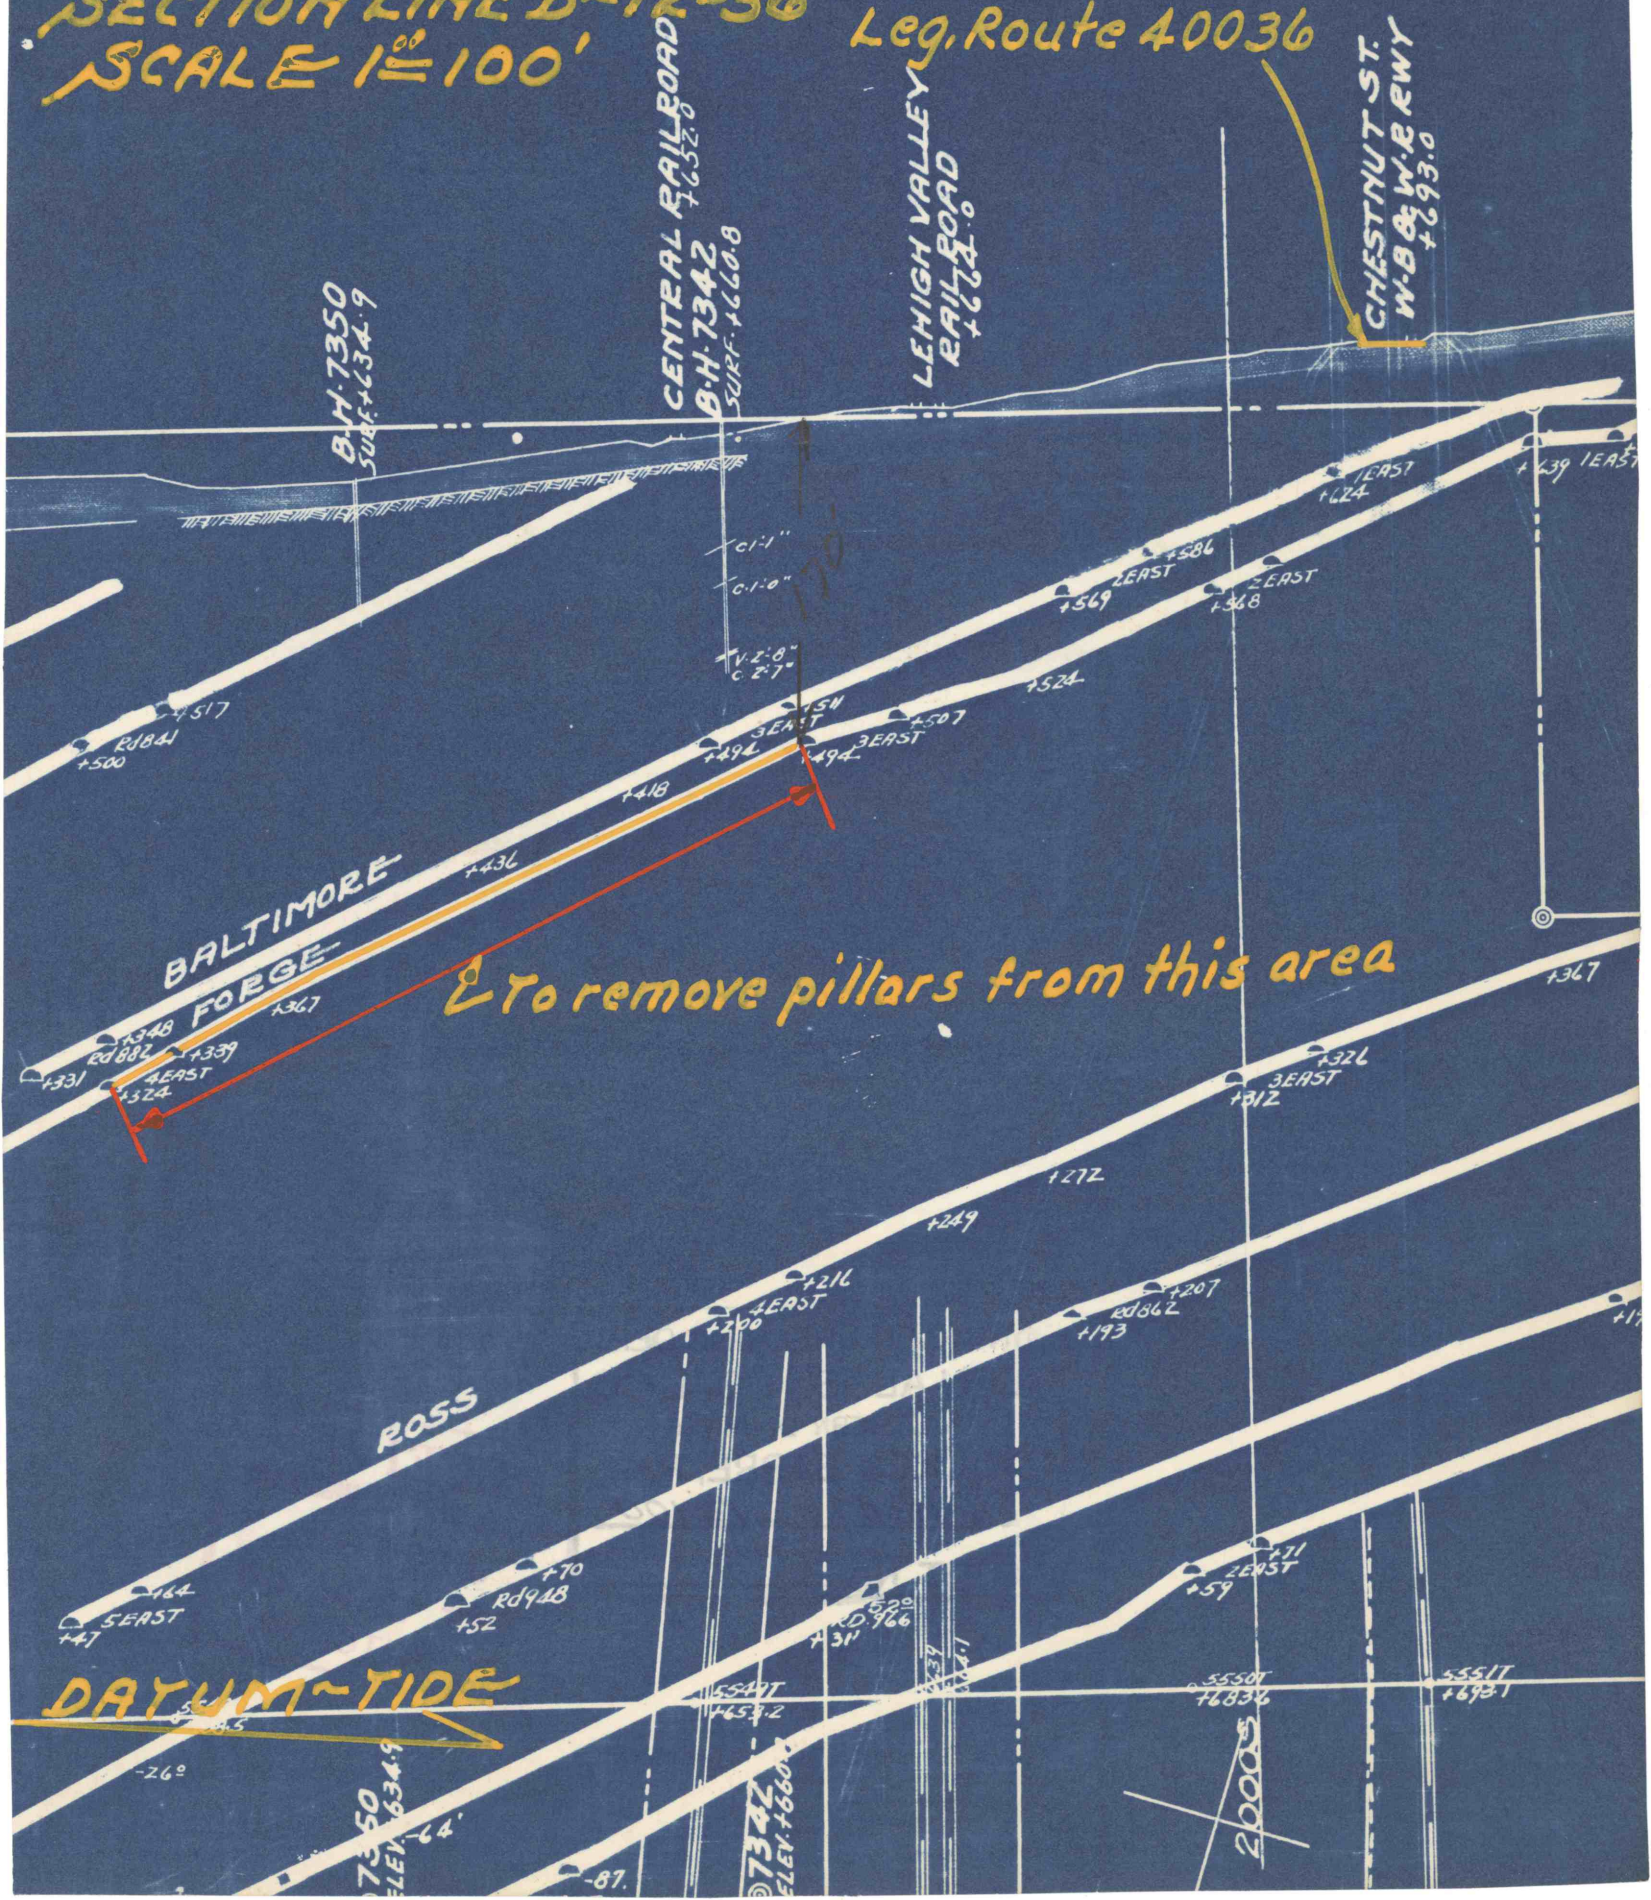

TRUESDALE COLLIERY
NO. 20 TUNNEL SECTION
SECTION LINE B-12-36
SCALE 1" = 100'

Leg. Route 40036

B.H. 7350
SURF. +634.9

CENTRAL RAILROAD
+652.0
B.H. 7342
SURF. +660.8

LEHIGH VALLEY
RAILROAD
+674.0

CHESTNUT ST.
W.B. & W.R. RWY
+693.0