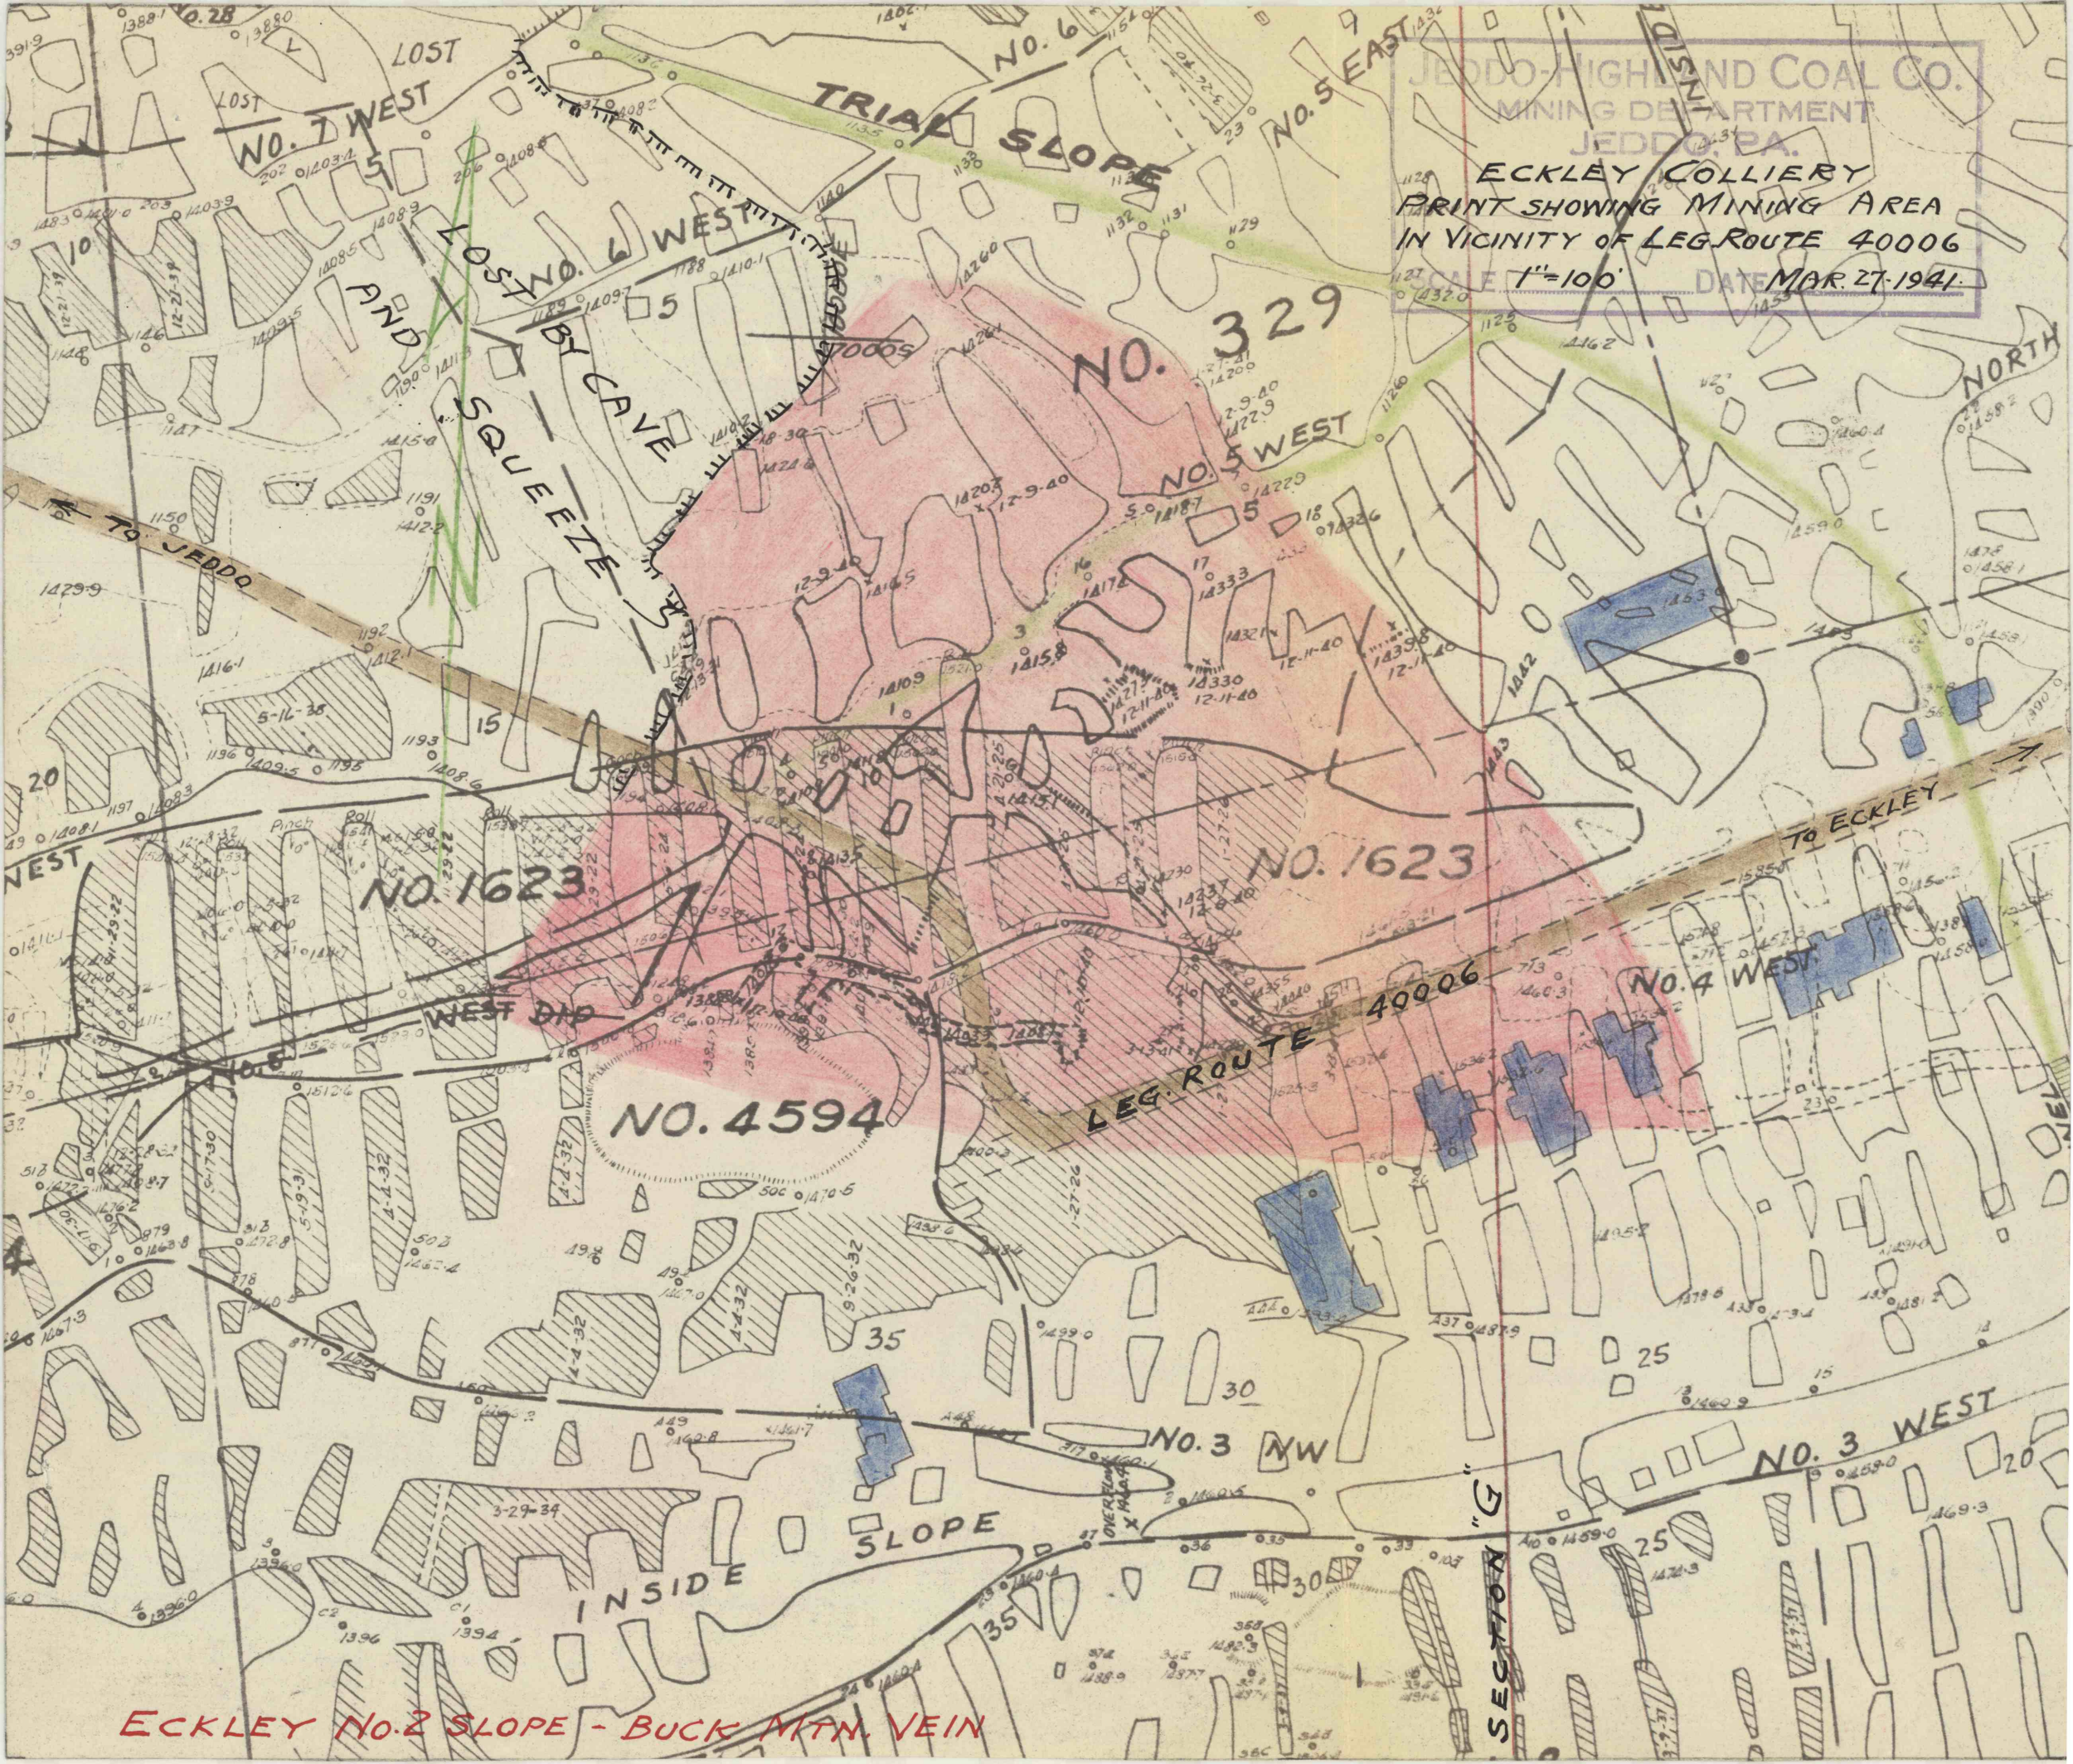

JEDDO-HIGHLAND COAL CO.
MINING DEPARTMENT
JEDDO, PA.
ECKLEY COLLIERY
PRINT SHOWING MINING AREA
IN VICINITY OF LEG ROUTE 40006
SCALE 1"=100' DATE MAR. 27, 1941.

ECKLEY NO. 2 SLOPE - BUCK MTN. VEIN