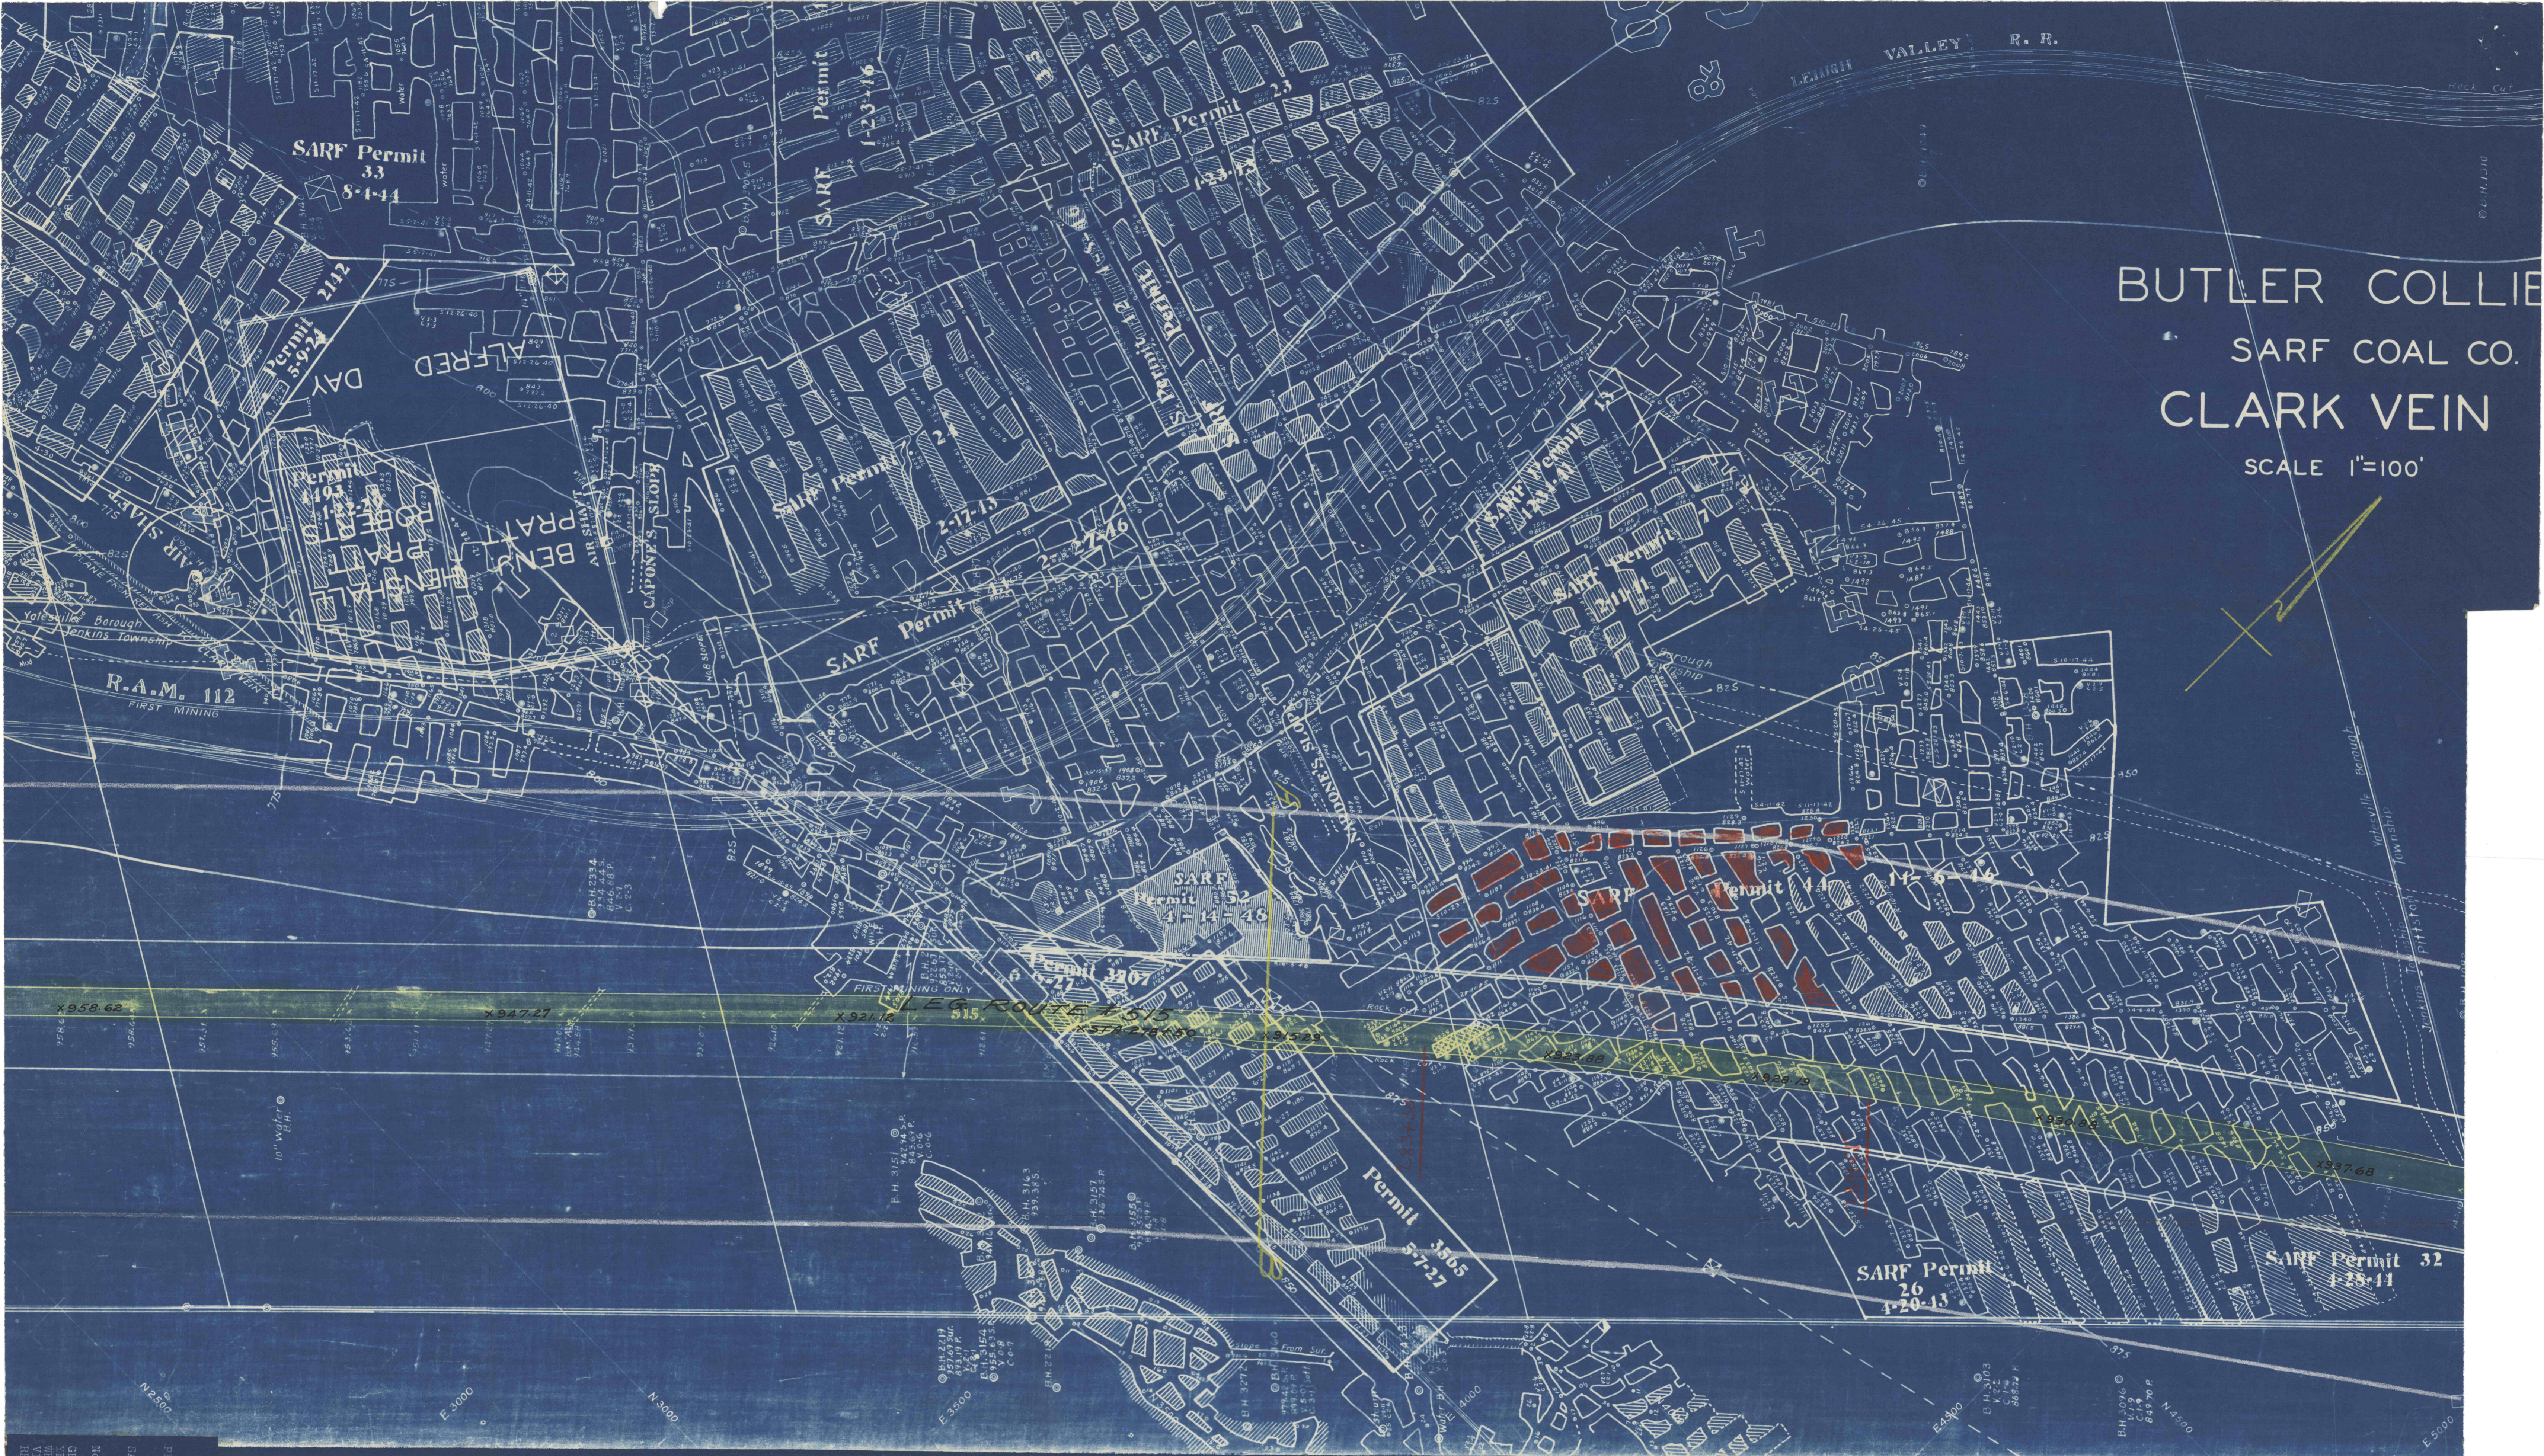

BUTLER COLLIERIES
SARF COAL CO.
CLARK VEIN
SCALE 1"=100'

278150
480
28330
625
28955

BUTLER COLLIERIES
MARCOE SLOVE - CLARK VEIN
PENNSYLVANIA COAL CO.
(owner)
SWIN & HILL SFS.,
DUNMORE, PA.
STATE ROAD, YARPSVILLE,
BOX 342, PITTSBURGH, PA.
No Mining Engineer at present.
GREEN - Leg. Route #515.
YELLOW - Cross sections.
WHITE - 300 Ft. line adjacent to center of road.
VIOLET - 6 months contemplated first mining.
RED -