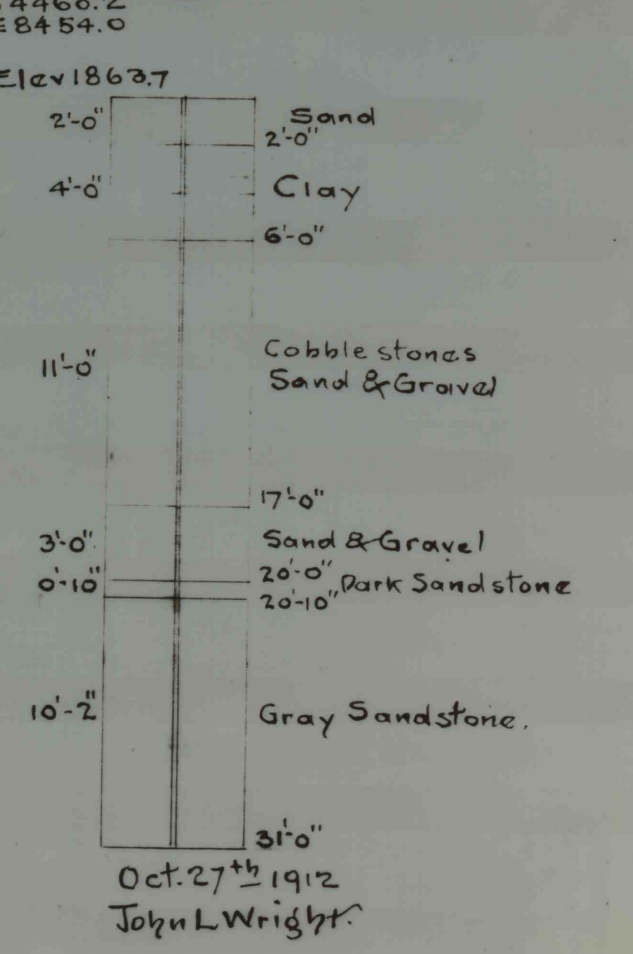

26 West of Squiduck
S 3800.2
W 1774.6
E.L. 1920.0

Feb. 17th - March 11th - 1911
George Jackson.

S 2742.27
W 980.16
E.L. 1885.88
289

April 22nd - May 3rd - 1911
George Jackson.

43
S 4468.0
E 9948.2
E.L. 1885.3

Oct. 22nd 1912
John L. Wright

44
S 4460.2
E 8454.0
E.L. 1863.7

Oct. 27th 1912
John L. Wright