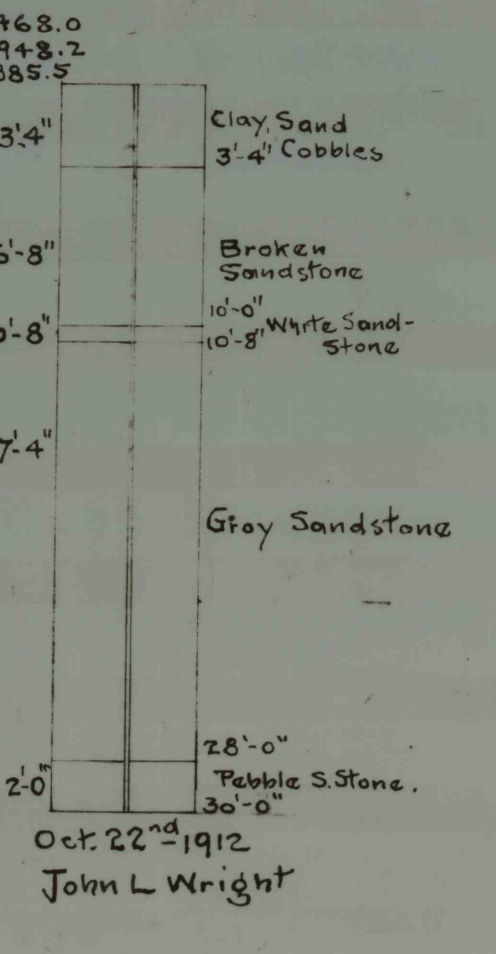

26 West of Squiduck
S 3800.2
W 1774.6
E.L. 1920.0

Feb. 17th - March 11th - 1911
George Jackson.

S 2742.27
W 980.16
E.L. 1885.88
289

April 22nd - May 3rd - 1911
George Jackson.

43
S 4468.0
E 9948.2
E.L. 1885.3

Oct. 22nd 1912
John L. Wright

44
S 4460.2
E 8454.0
E.L. 1863.7

Oct. 27th 1912
John L. Wright