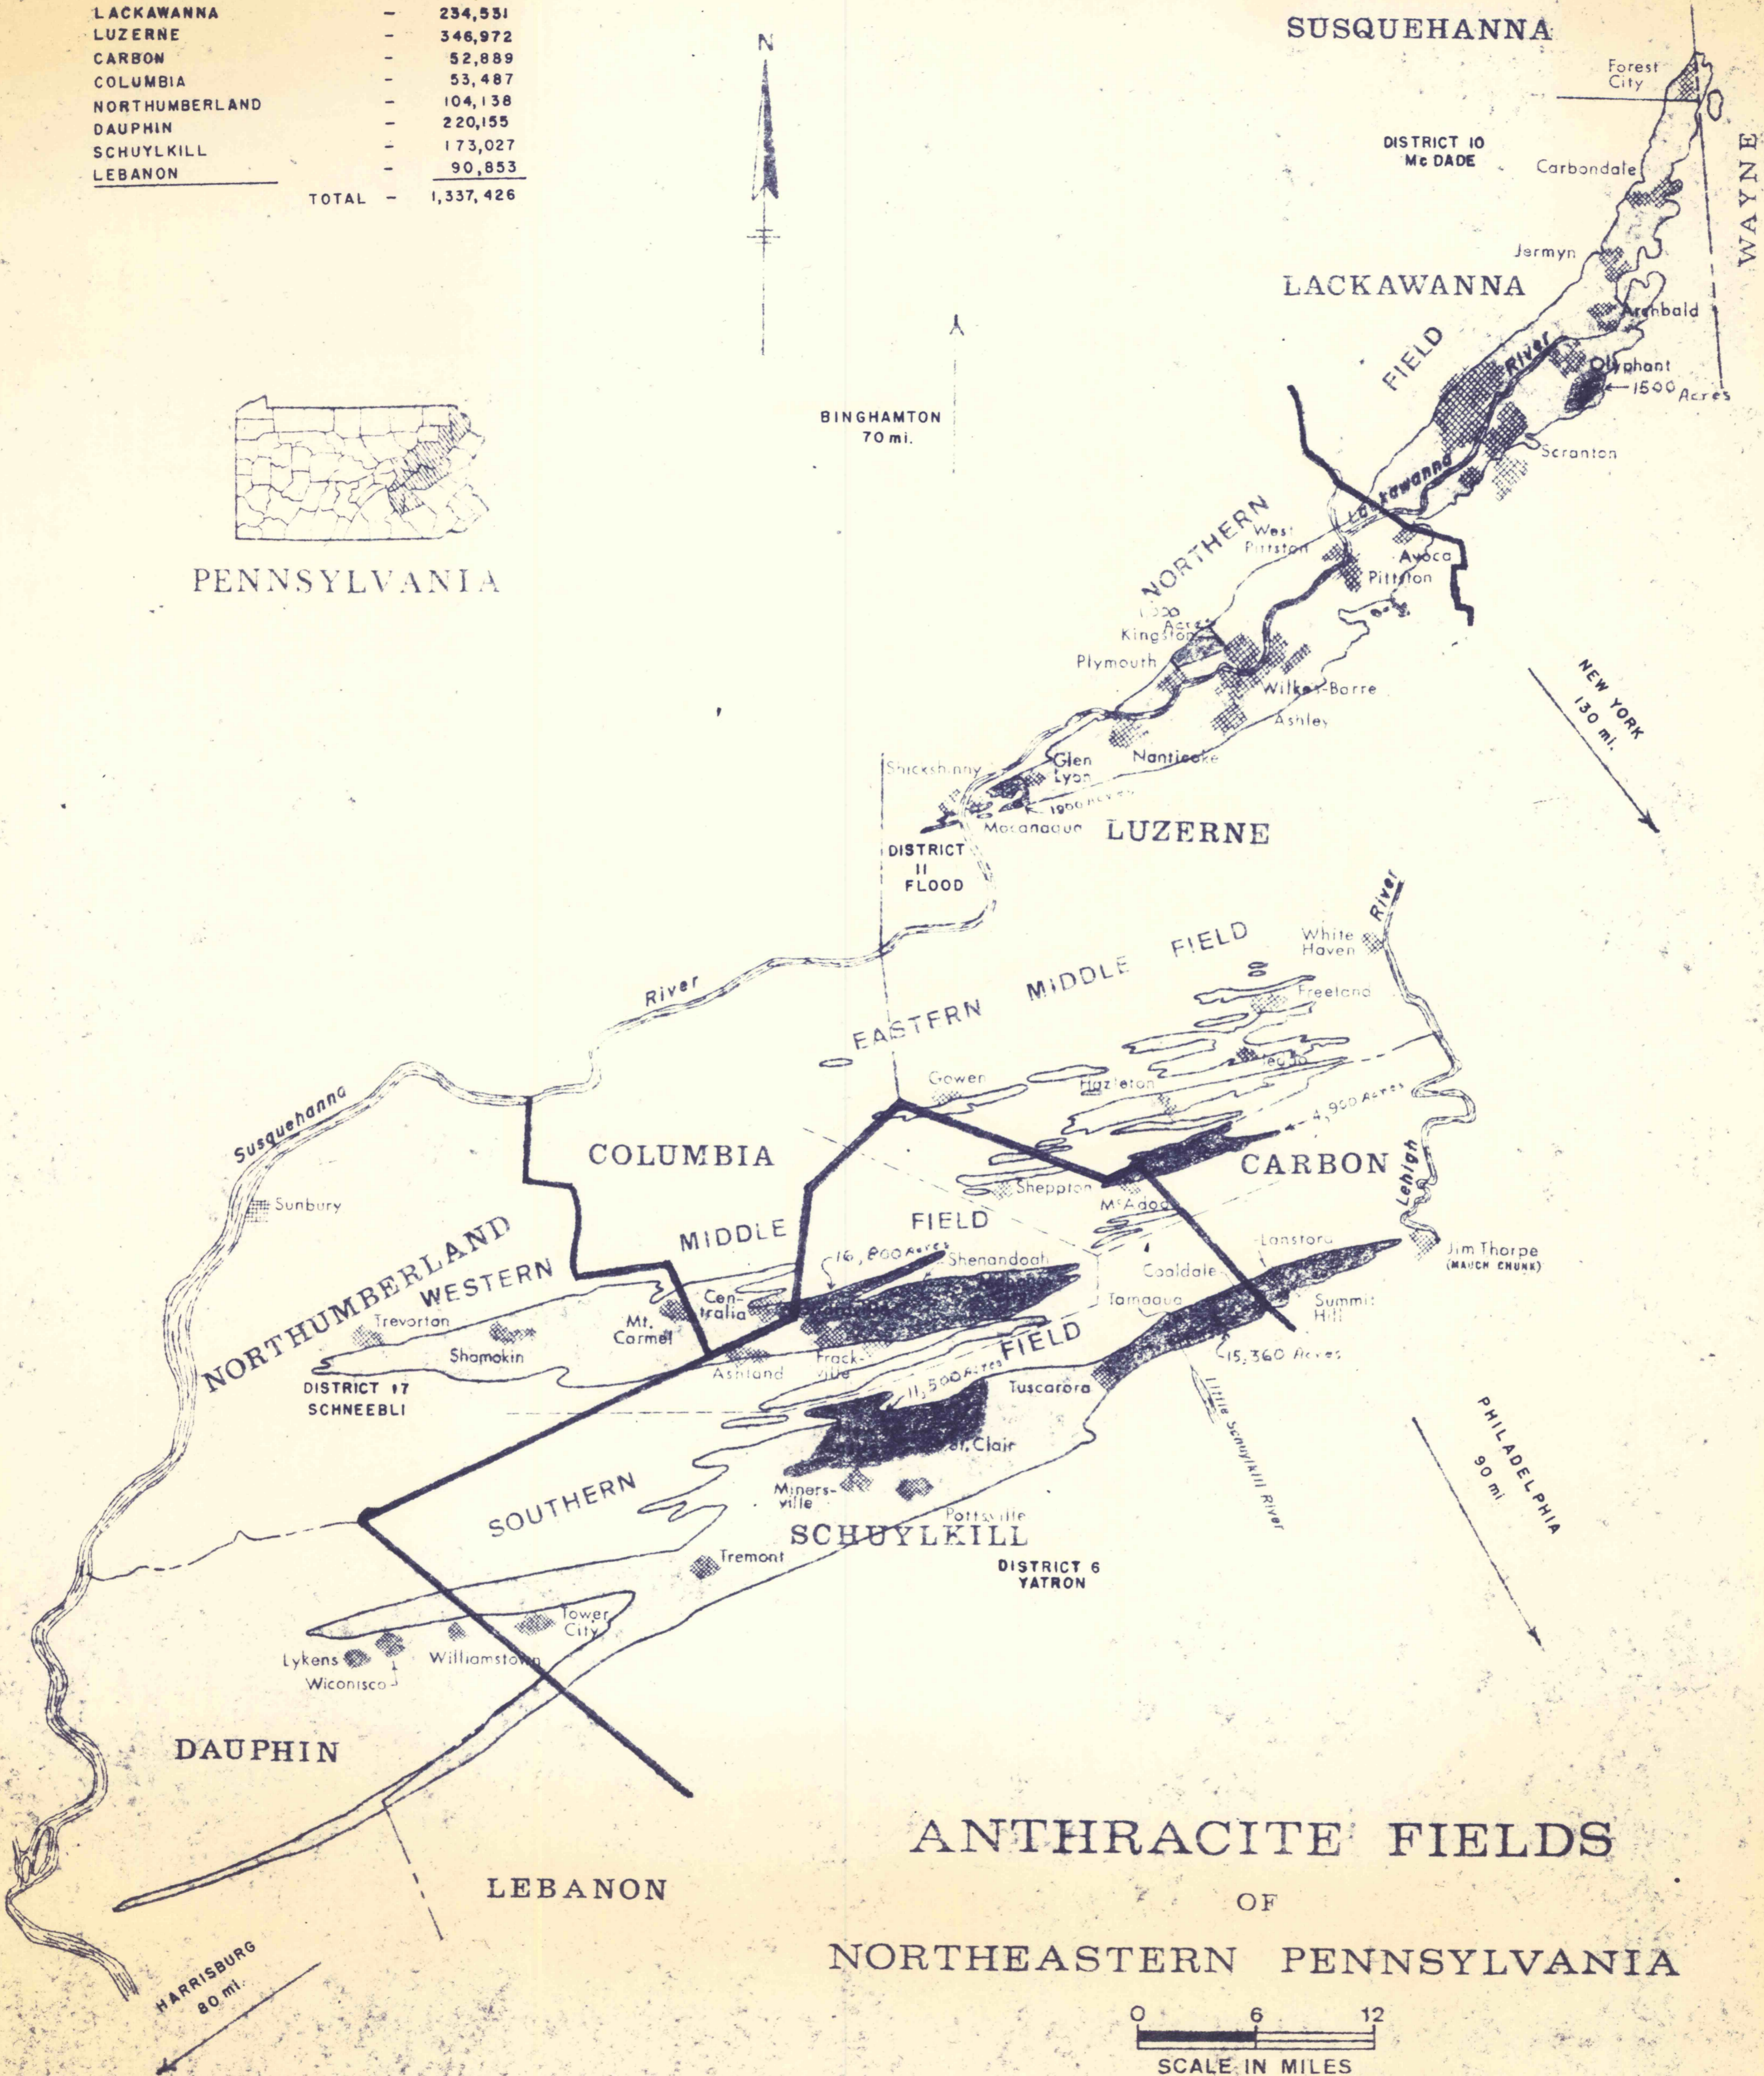

ANTHRACITE FIELDS - POPULATION

SUSQUEHANNA	-	33,137
WAYNE	-	28,237
LACKAWANNA	-	234,531
LUZERNE	-	346,972
CARBON	-	52,889
COLUMBIA	-	53,487
NORTHUMBERLAND	-	104,138
DAUPHIN	-	220,155
SCHUYLKILL	-	173,027
LEBANON	-	90,853
<b>TOTAL</b>	<b>-</b>	<b>1,337,426</b>

PENNSYLVANIA

ANTHRACITE FIELDS  
OF  
NORTHEASTERN PENNSYLVANIA