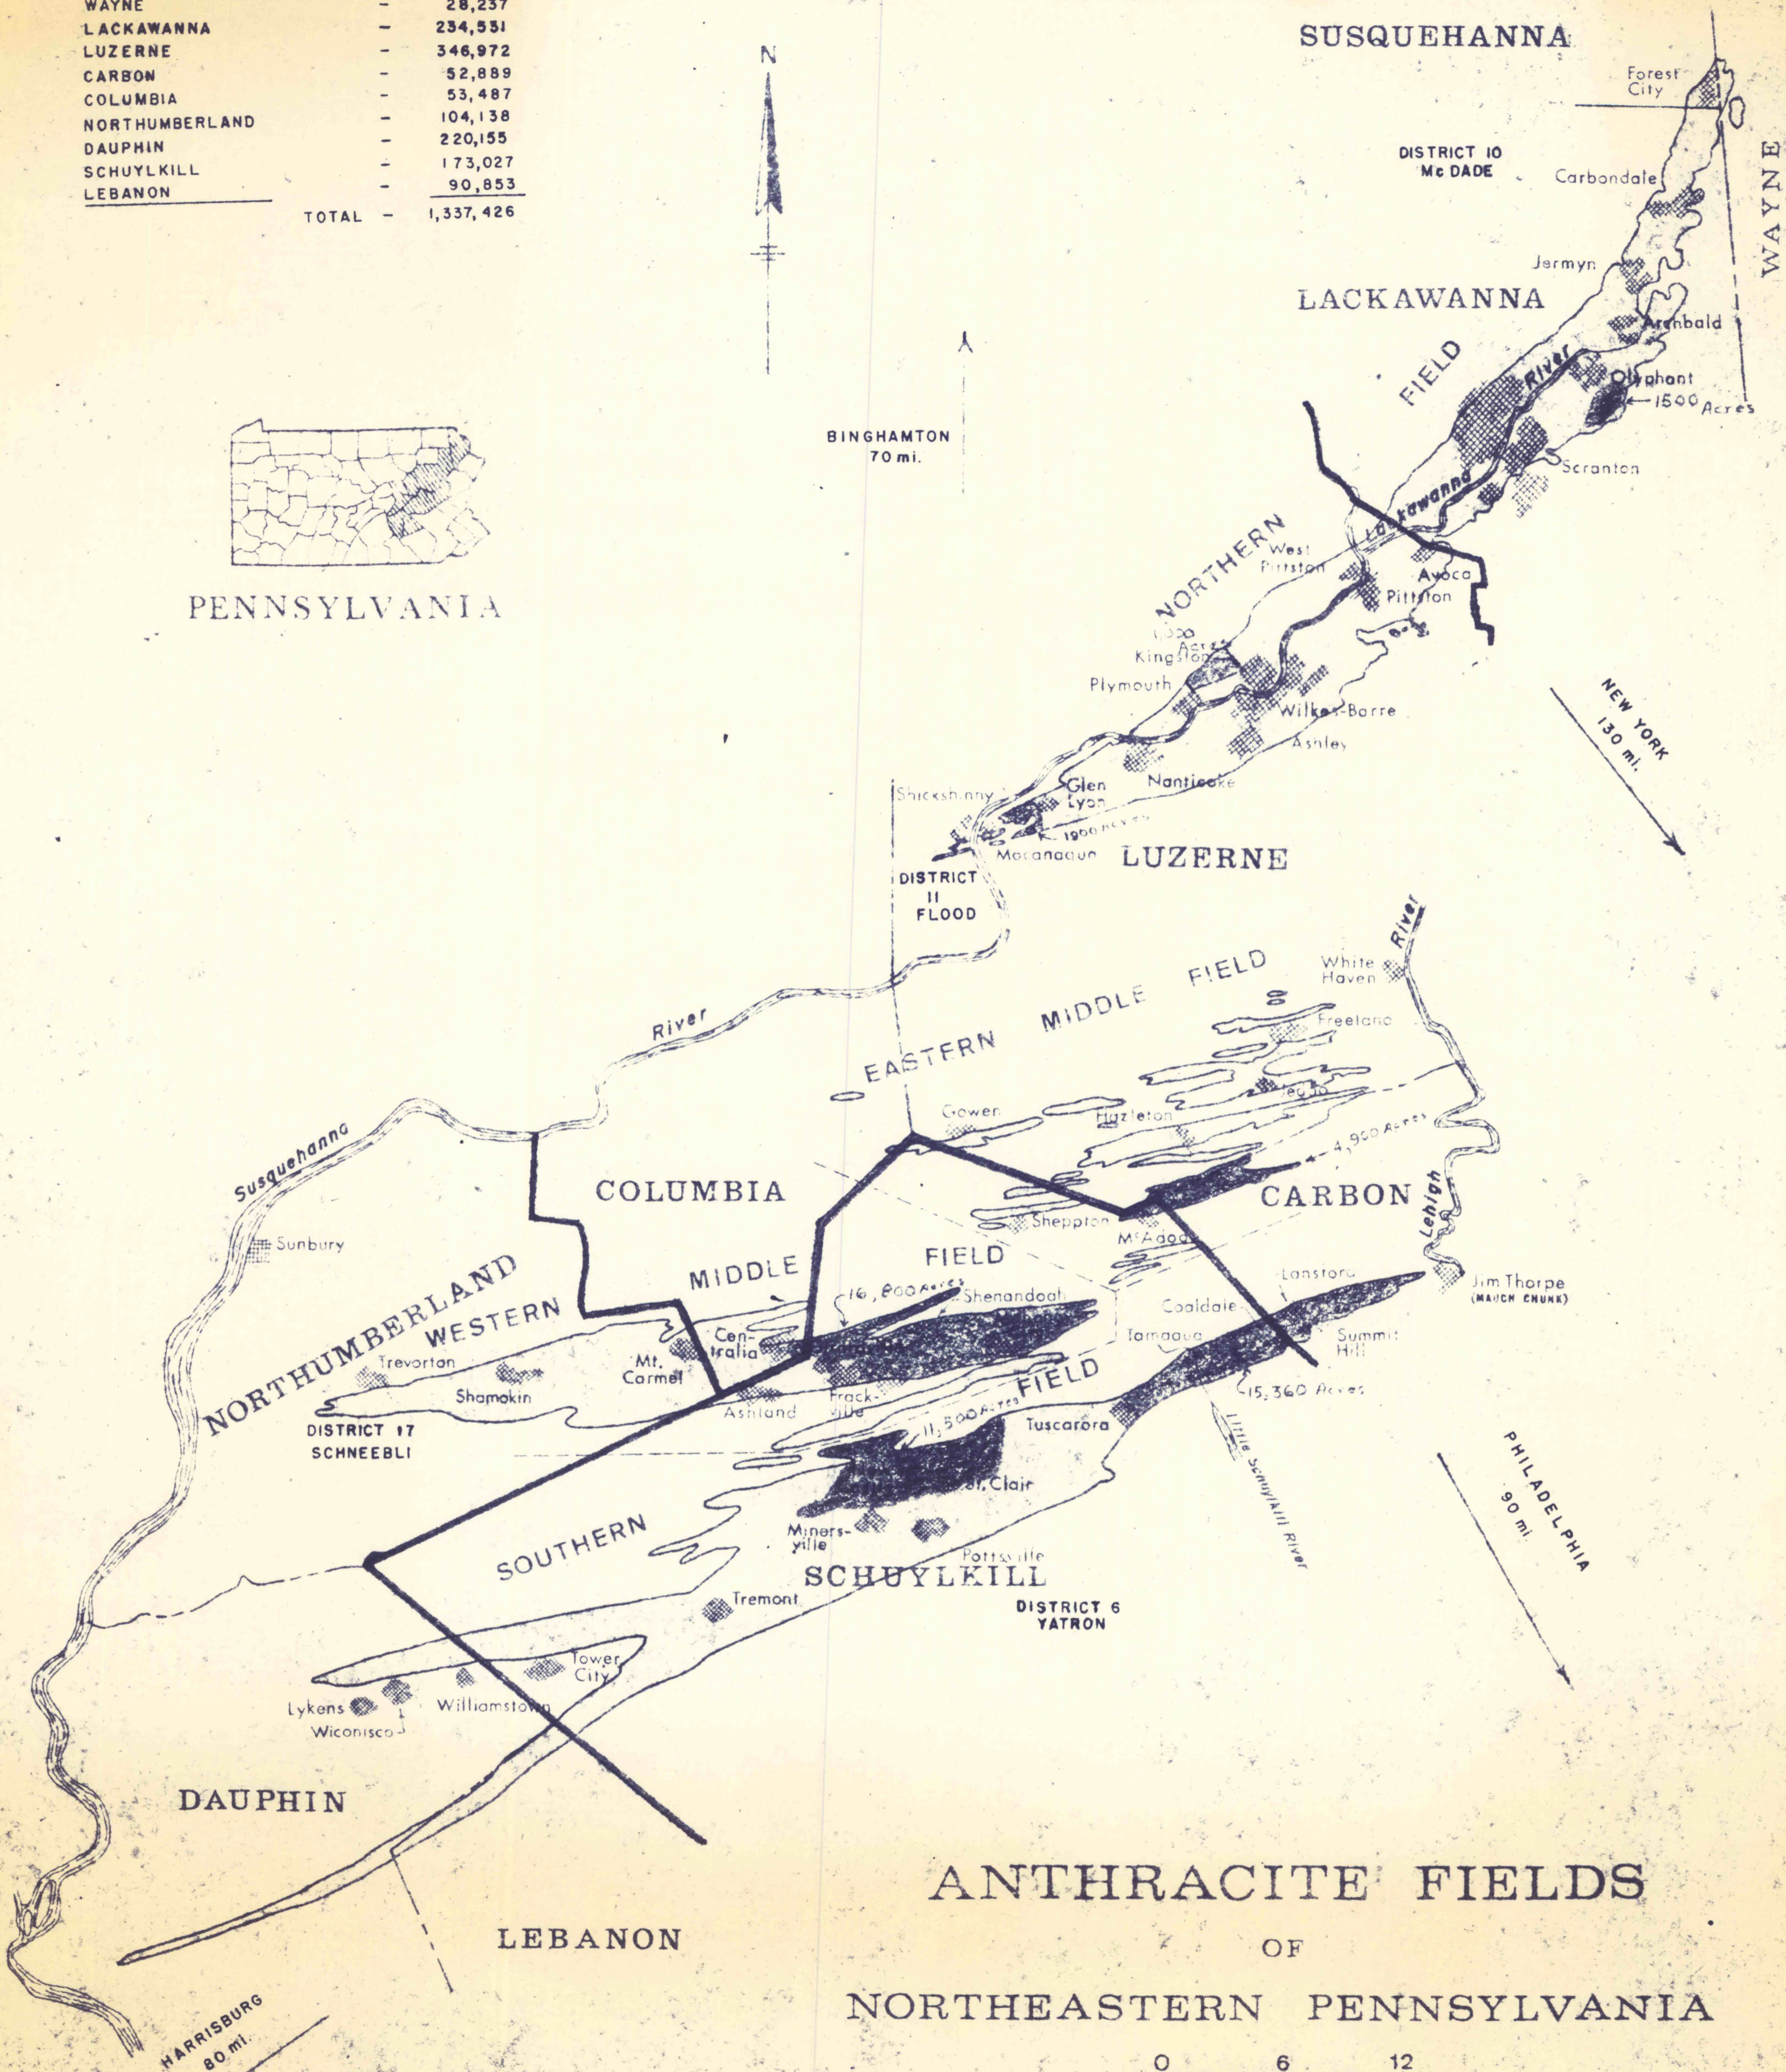

ANTHRACITE FIELDS - POPULATION

SUSQUEHANNA	-	33,137
WAYNE	-	28,237
LACKAWANNA	-	234,531
LUZERNE	-	346,972
CARBON	-	52,889
COLUMBIA	-	53,487
NORTHUMBERLAND	-	104,138
DAUPHIN	-	220,155
SCHUYLKILL	-	173,027
LEBANON	-	90,853
<b>TOTAL</b>	<b>-</b>	<b>1,337,426</b>

PENNSYLVANIA

ANTHRACITE FIELDS  
OF  
NORTHEASTERN PENNSYLVANIA