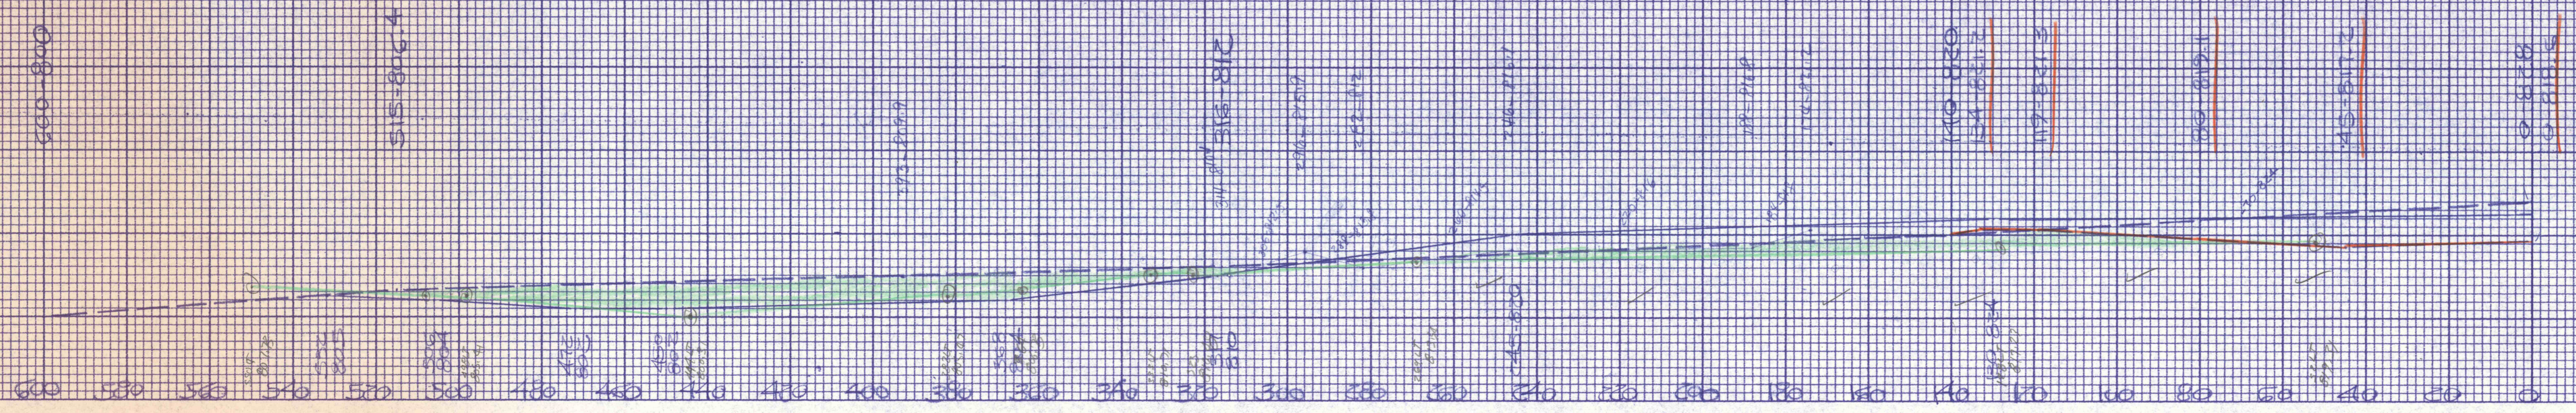

STA 20+00 RT

STA 20+00 LT

OSM 40 (165) 102.1
DELAWARE HUDSON RR

SCALE: 1" = 20'
 DATE: 4-7-92
 DRAWN BY: [Signature]
 CHECKED BY: [Signature]

RECEIVED
4-7-92