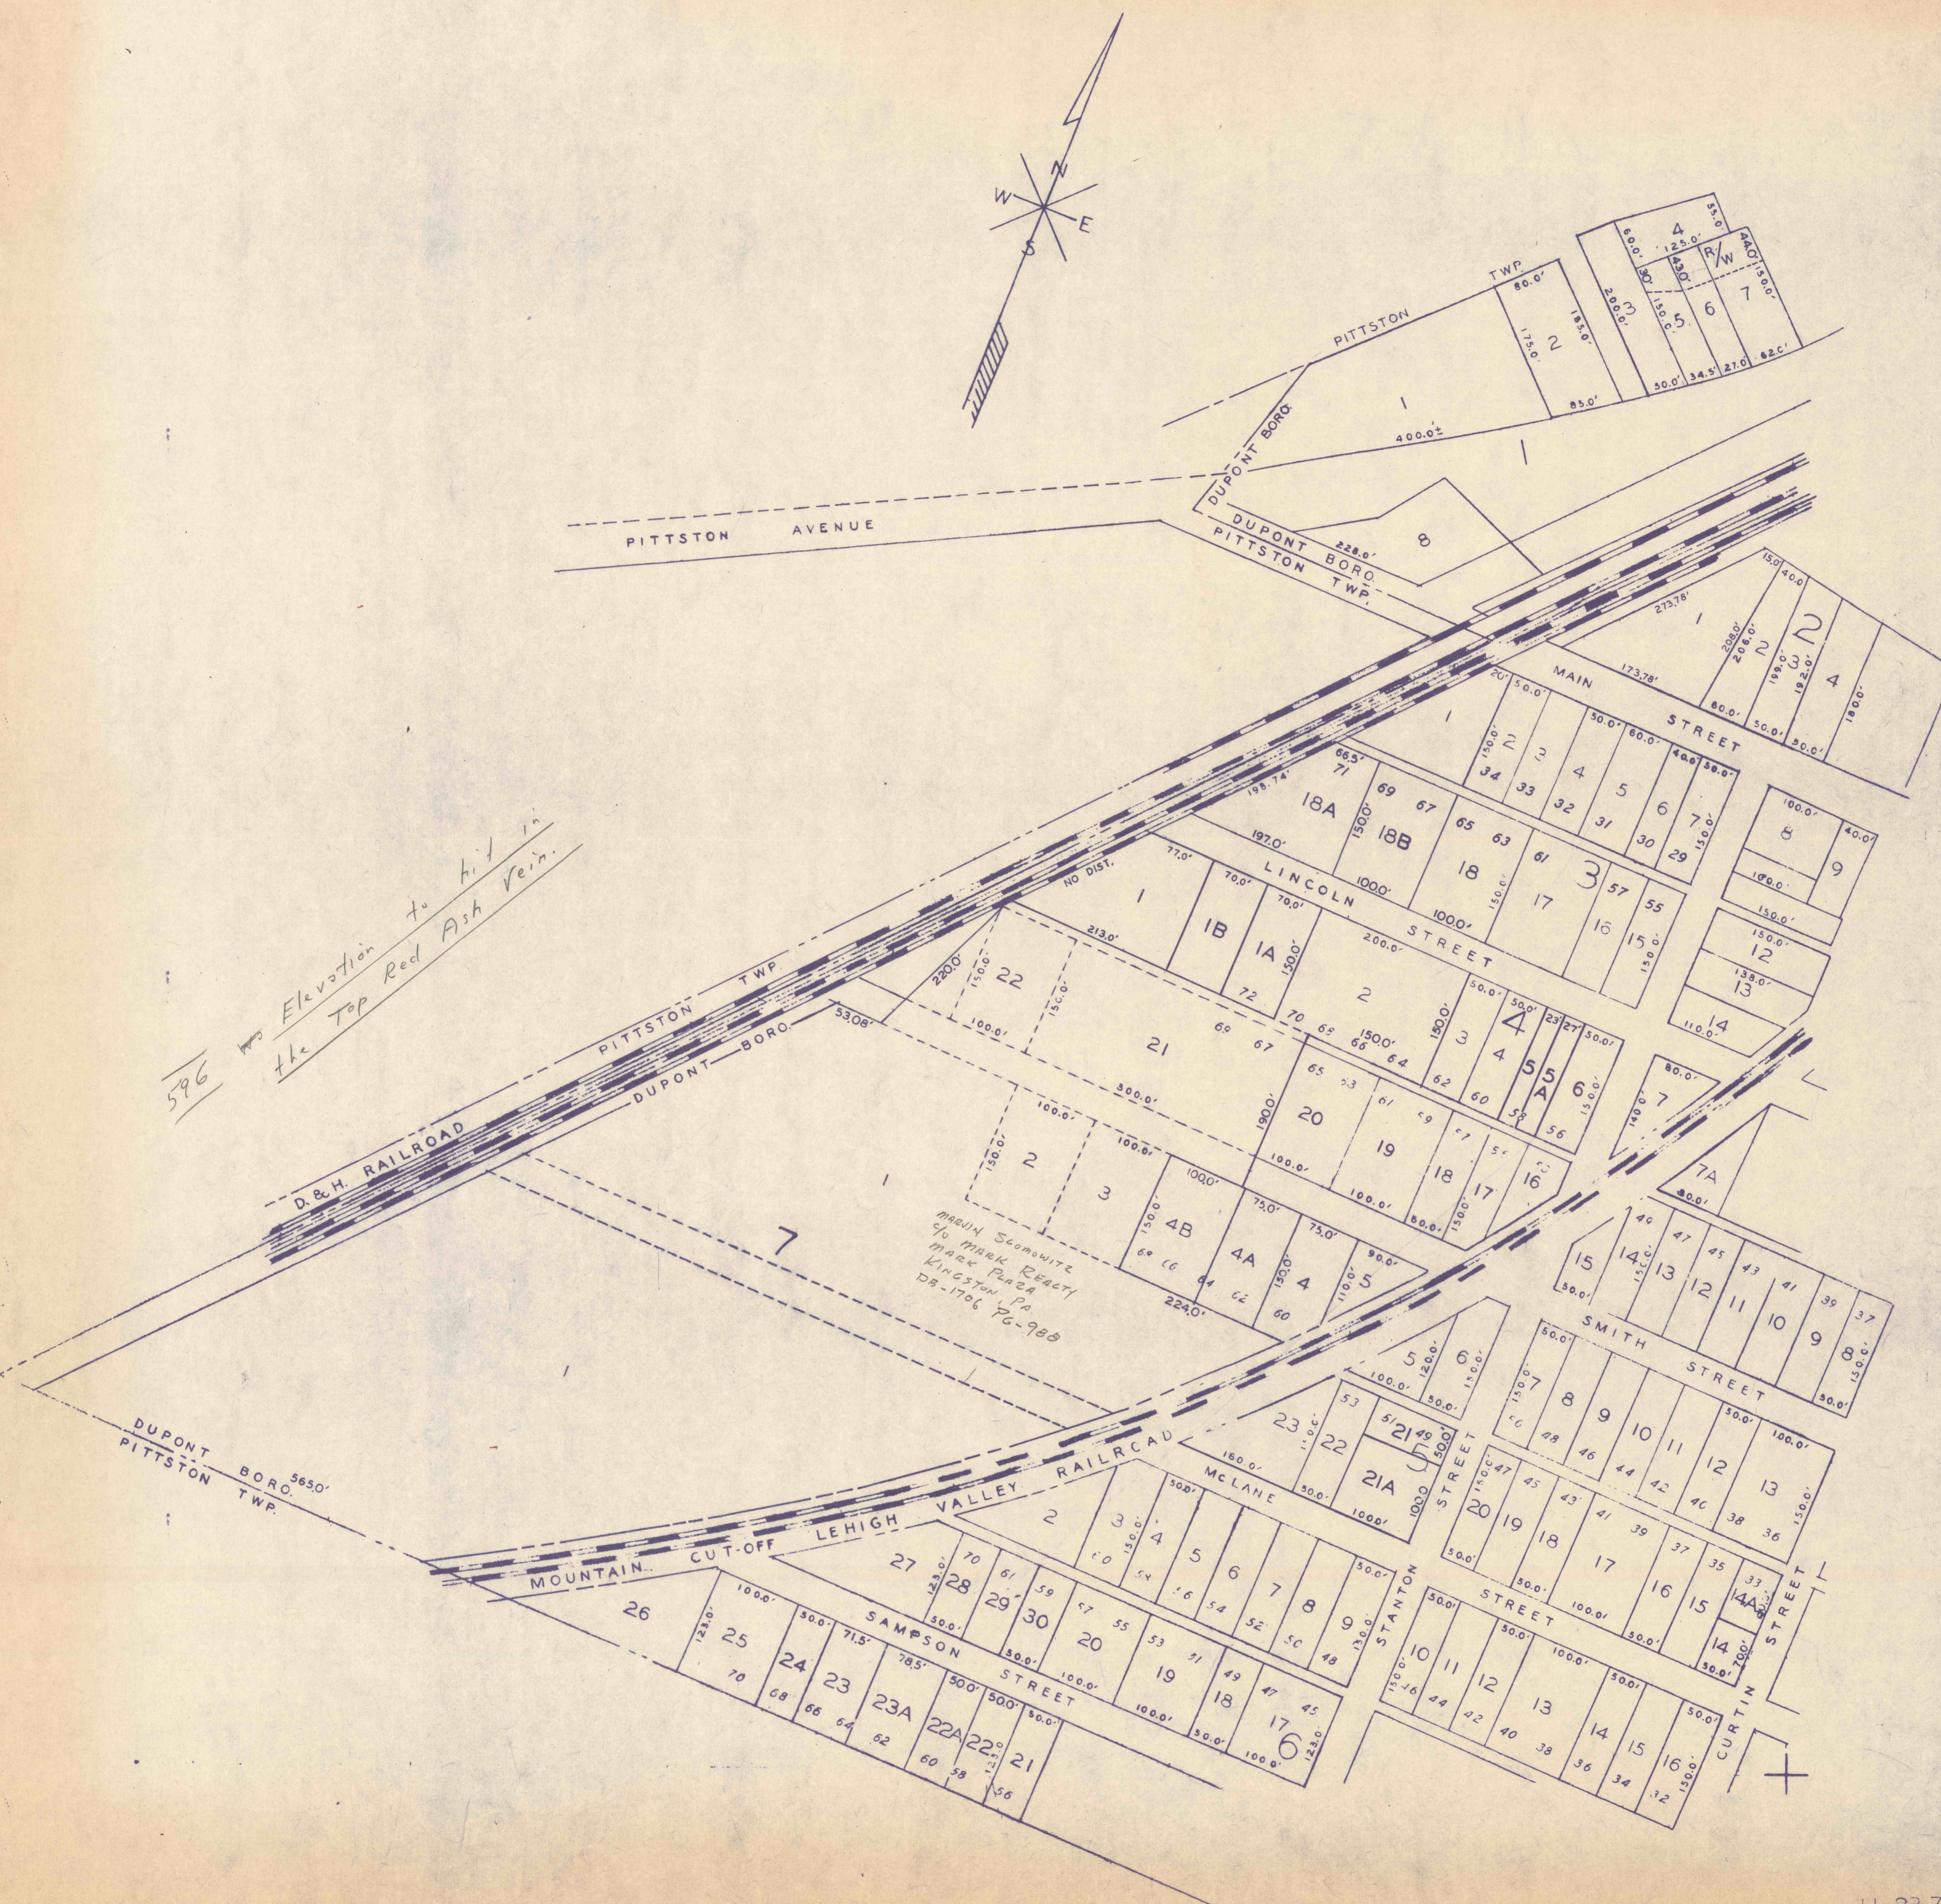

596 Elevation to hit in the Top Red Ash Vein.

MARIN SLOANWITZ  
c/o MARK REACT  
MARK PLAZA  
KINGSTON, PA  
DB-1706 PG-988