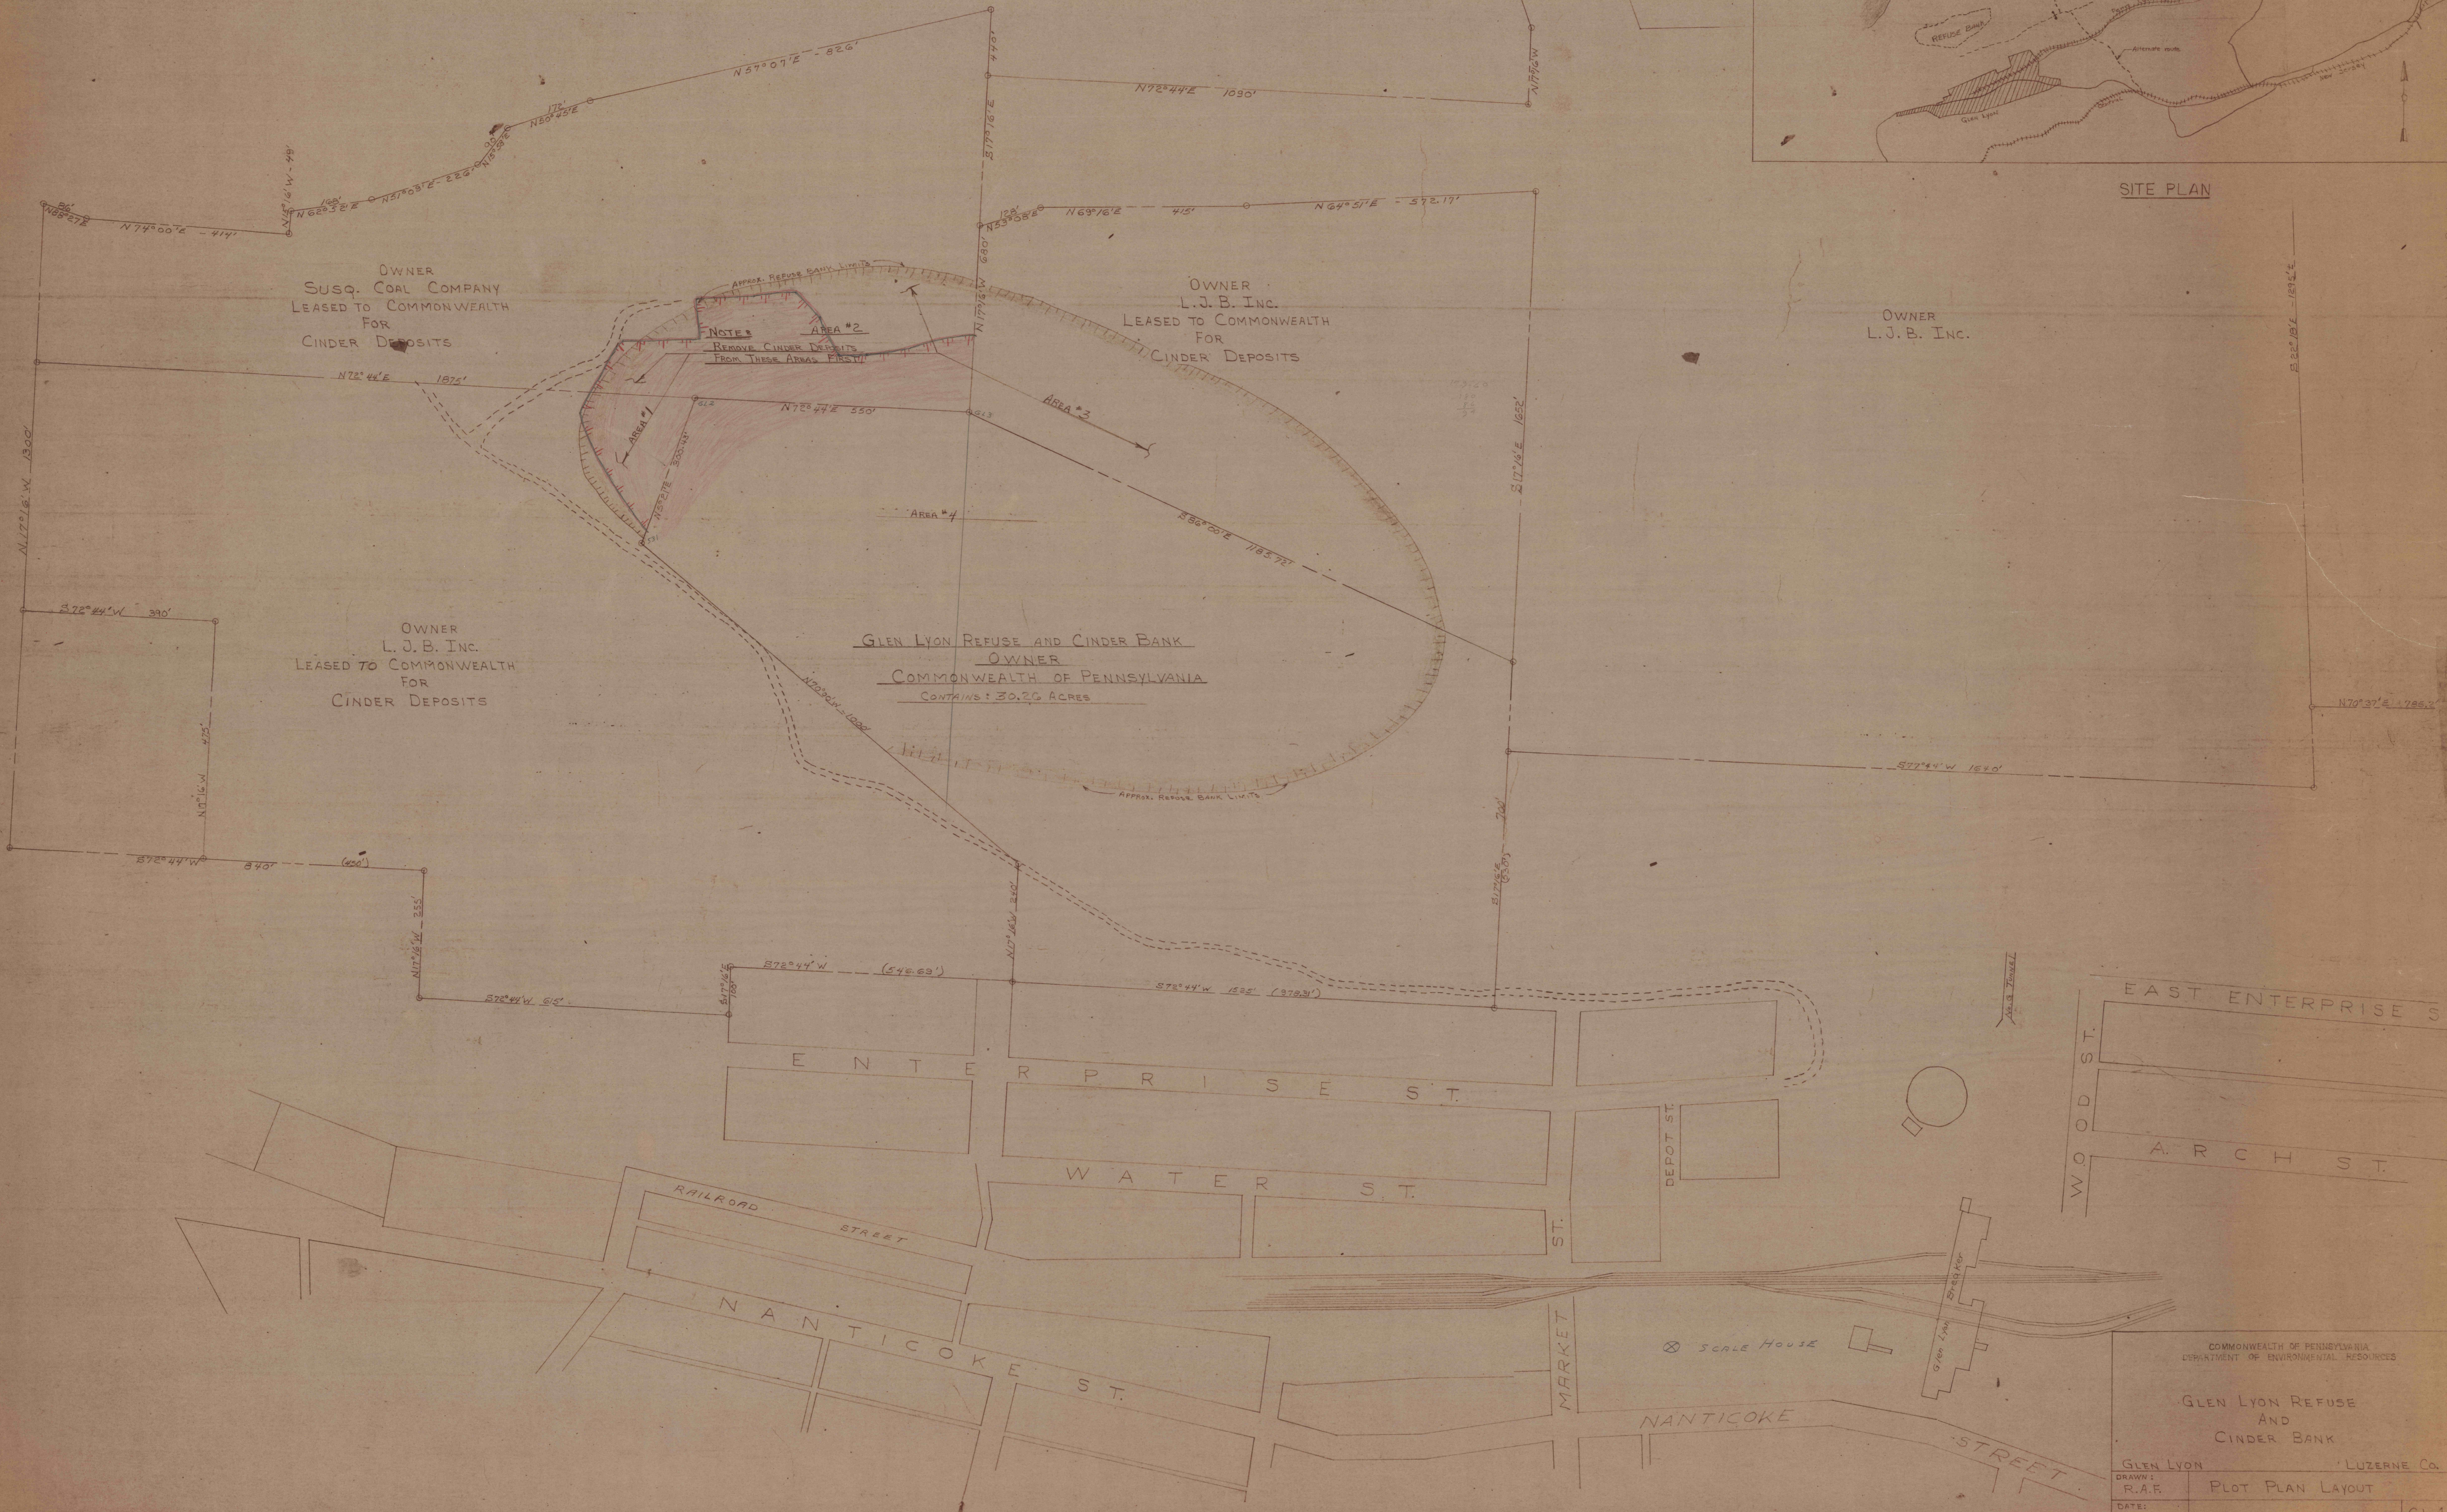

SITE PLAN

COMMONWEALTH OF PENNSYLVANIA
DEPARTMENT OF ENVIRONMENTAL RESOURCES

GLEN LYON REFUSE AND CINDER BANK
GLEN LYON LUZERNE CO.

DRAWN: R.A.F. PLOT PLAN LAYOUT
DATE: 10-1-74 GL-1