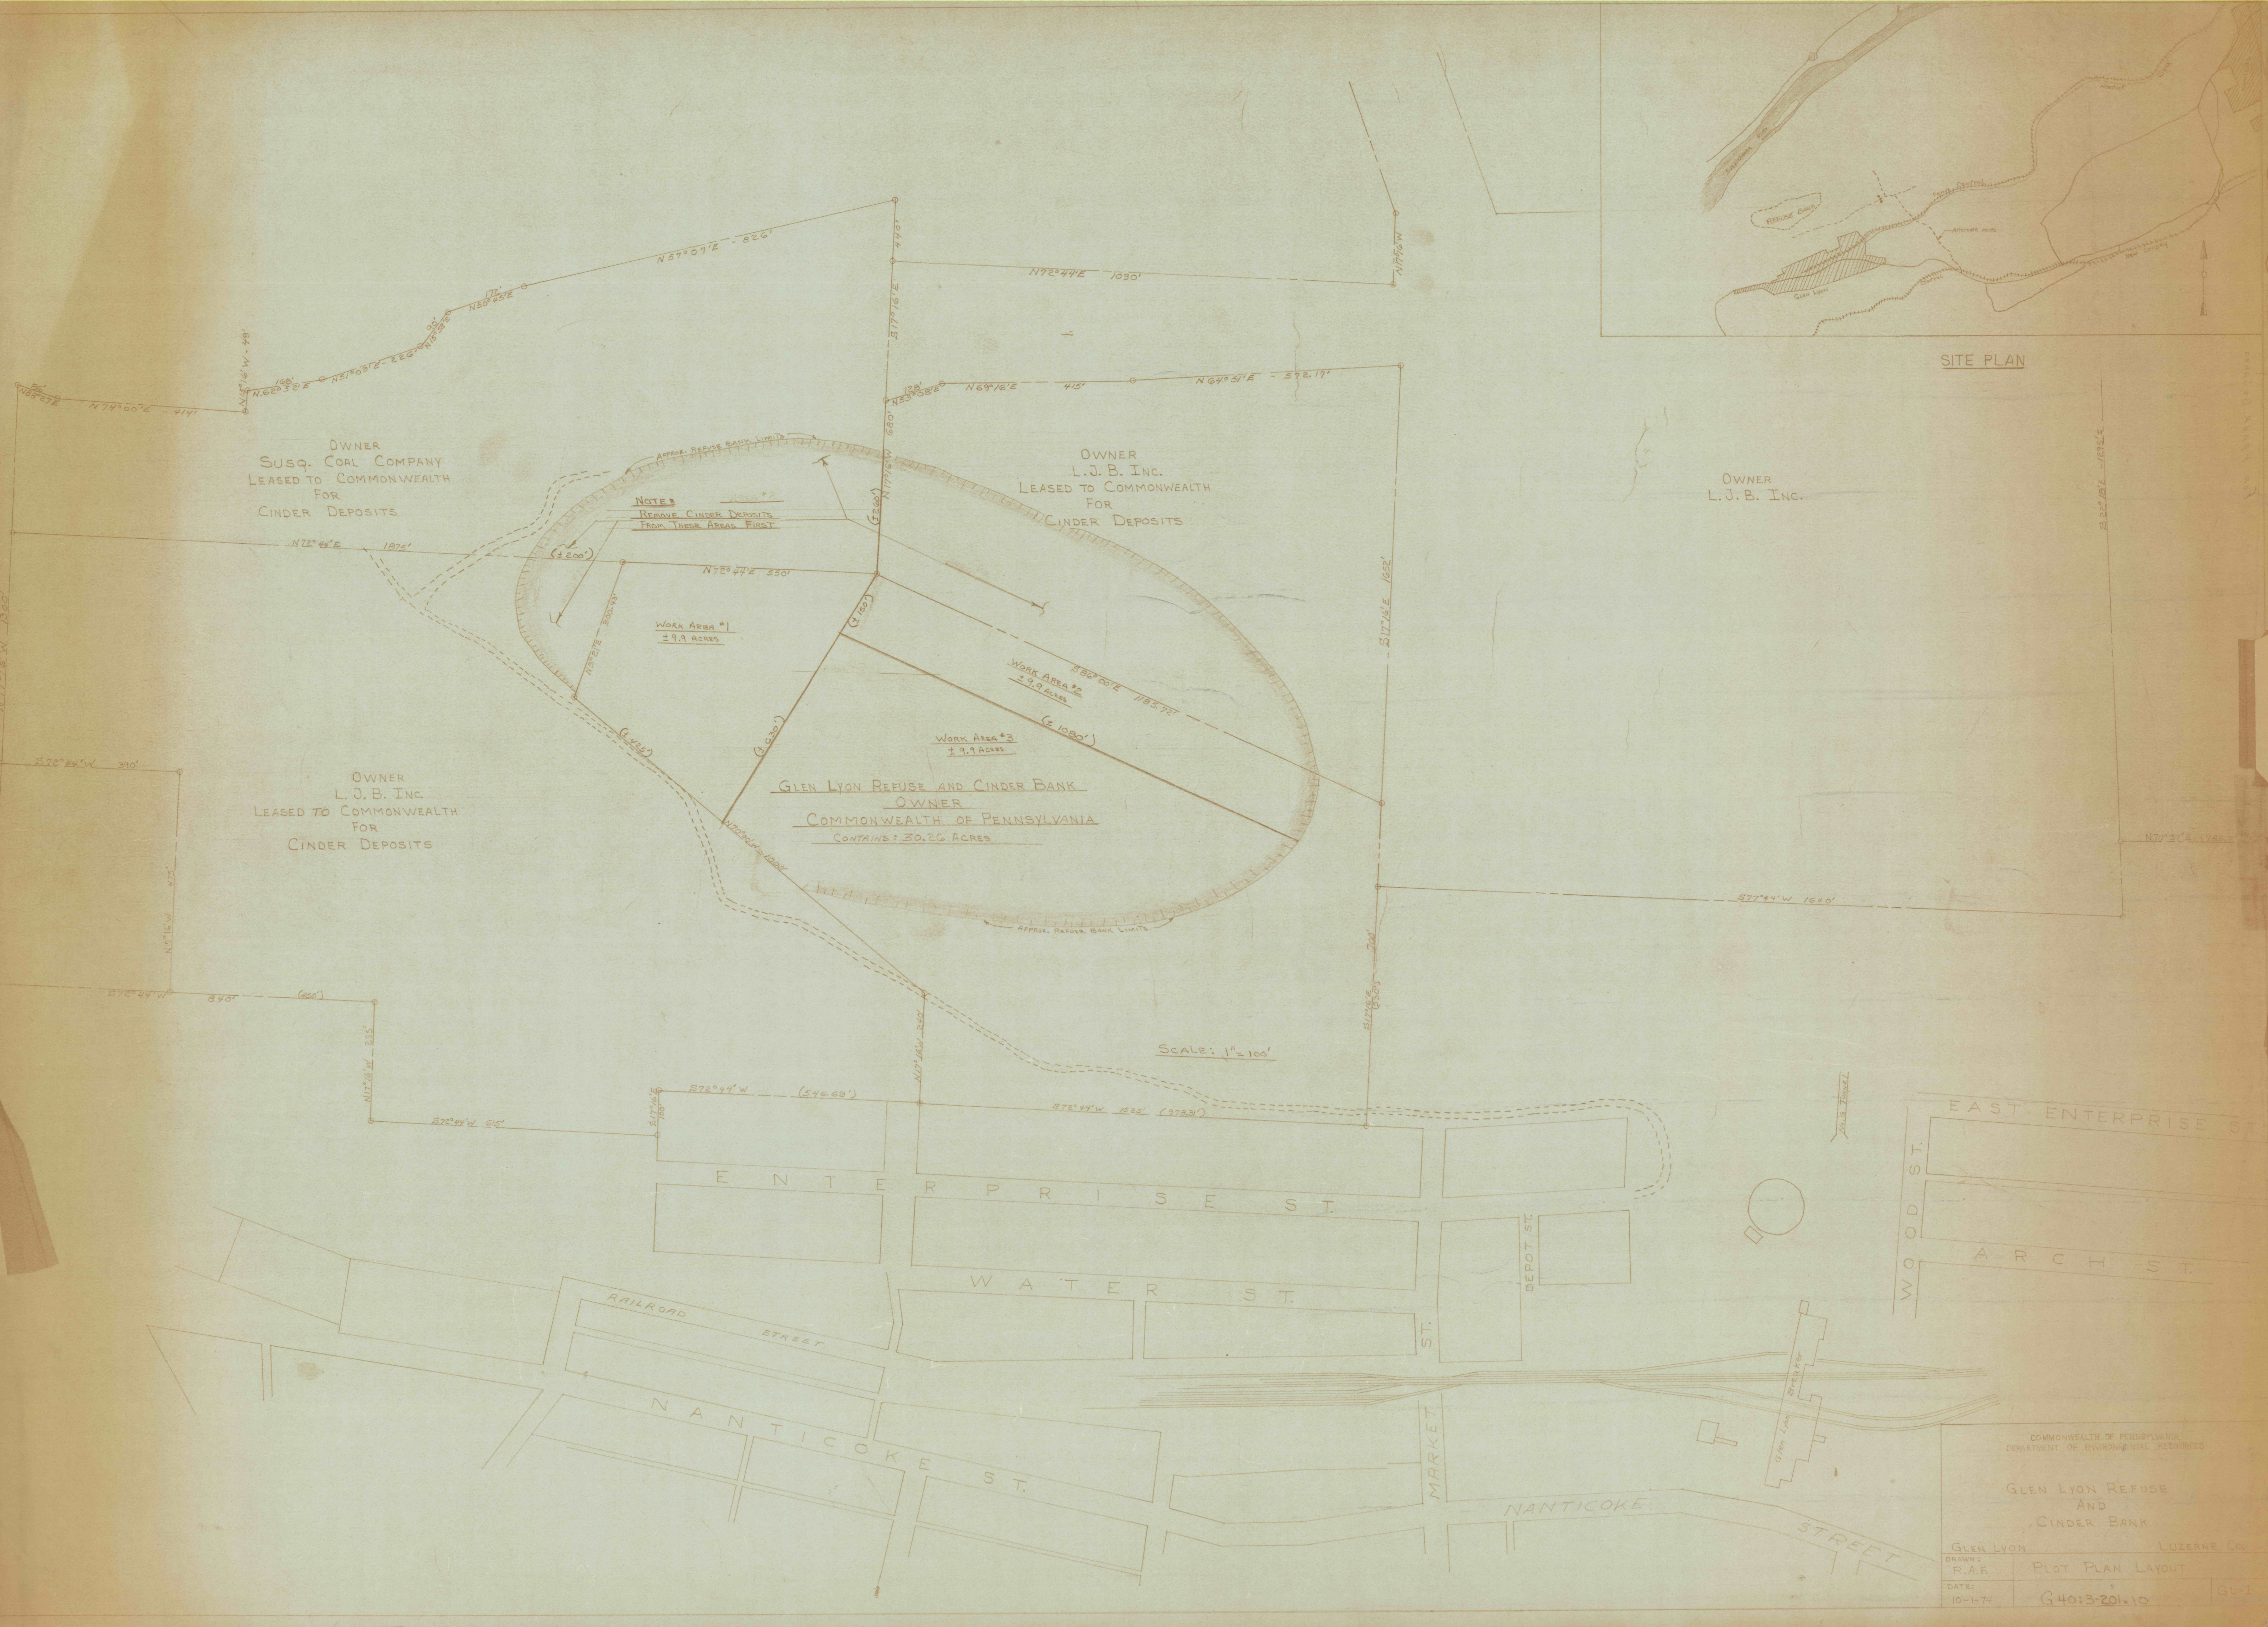

SITE PLAN

COMMONWEALTH OF PENNSYLVANIA DEPARTMENT OF ENVIRONMENTAL PROTECTION		
GLEN LYON AND CINDER BANK		
GLEN LYON	LUZERNE CO.	
BRAWN P.A.E.	PLOT PLAN LAYOUT	
DATE: 10-1-74	G40:3-20:10	GL-1