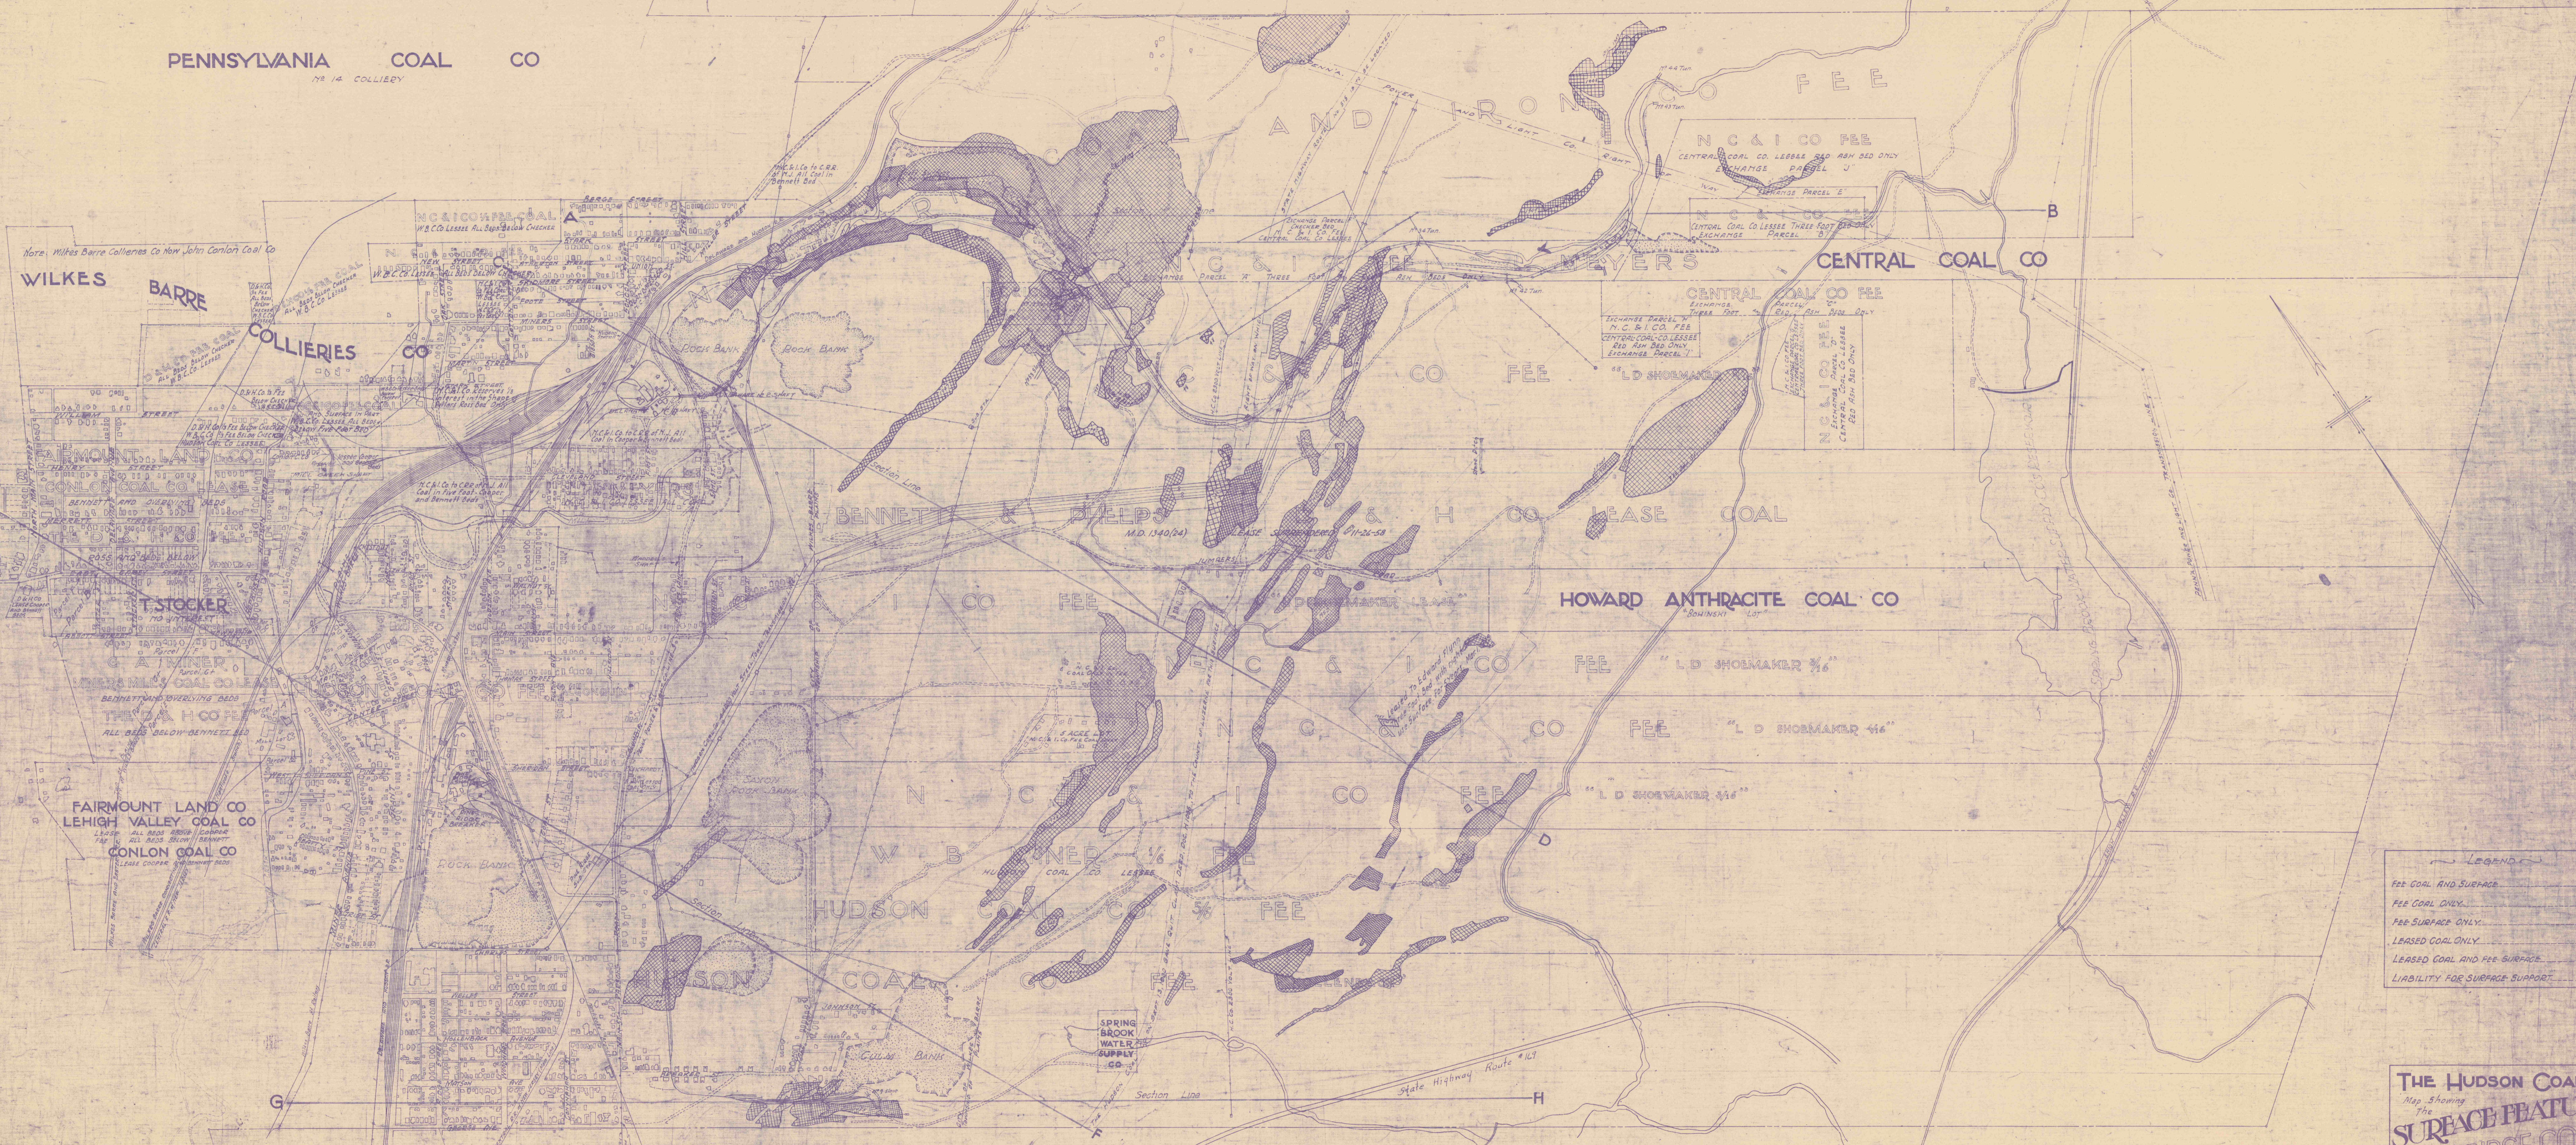

PENNSYLVANIA COAL CO
No. 14 COLLIERY

WILKES BARRE COLLIERIES CO
Note: Wilkes Barre Collieries Co Now John Carlon Coal Co

Legend

FEE COAL AND SURFACE	(Pattern)
FEE COAL ONLY	(Pattern)
FEE SURFACE ONLY	(Pattern)
LEASED COAL ONLY	(Pattern)
LEASED COAL AND FEE SURFACE	(Pattern)
LIABILITY FOR SURFACE SUPPORT	(Pattern)

THE HUDSON COAL CO
Map Showing
SURFACE FEATURES
AT PINE RIDGE COLLIERY
Scale 1"=400'
Office of
The Forecast Department