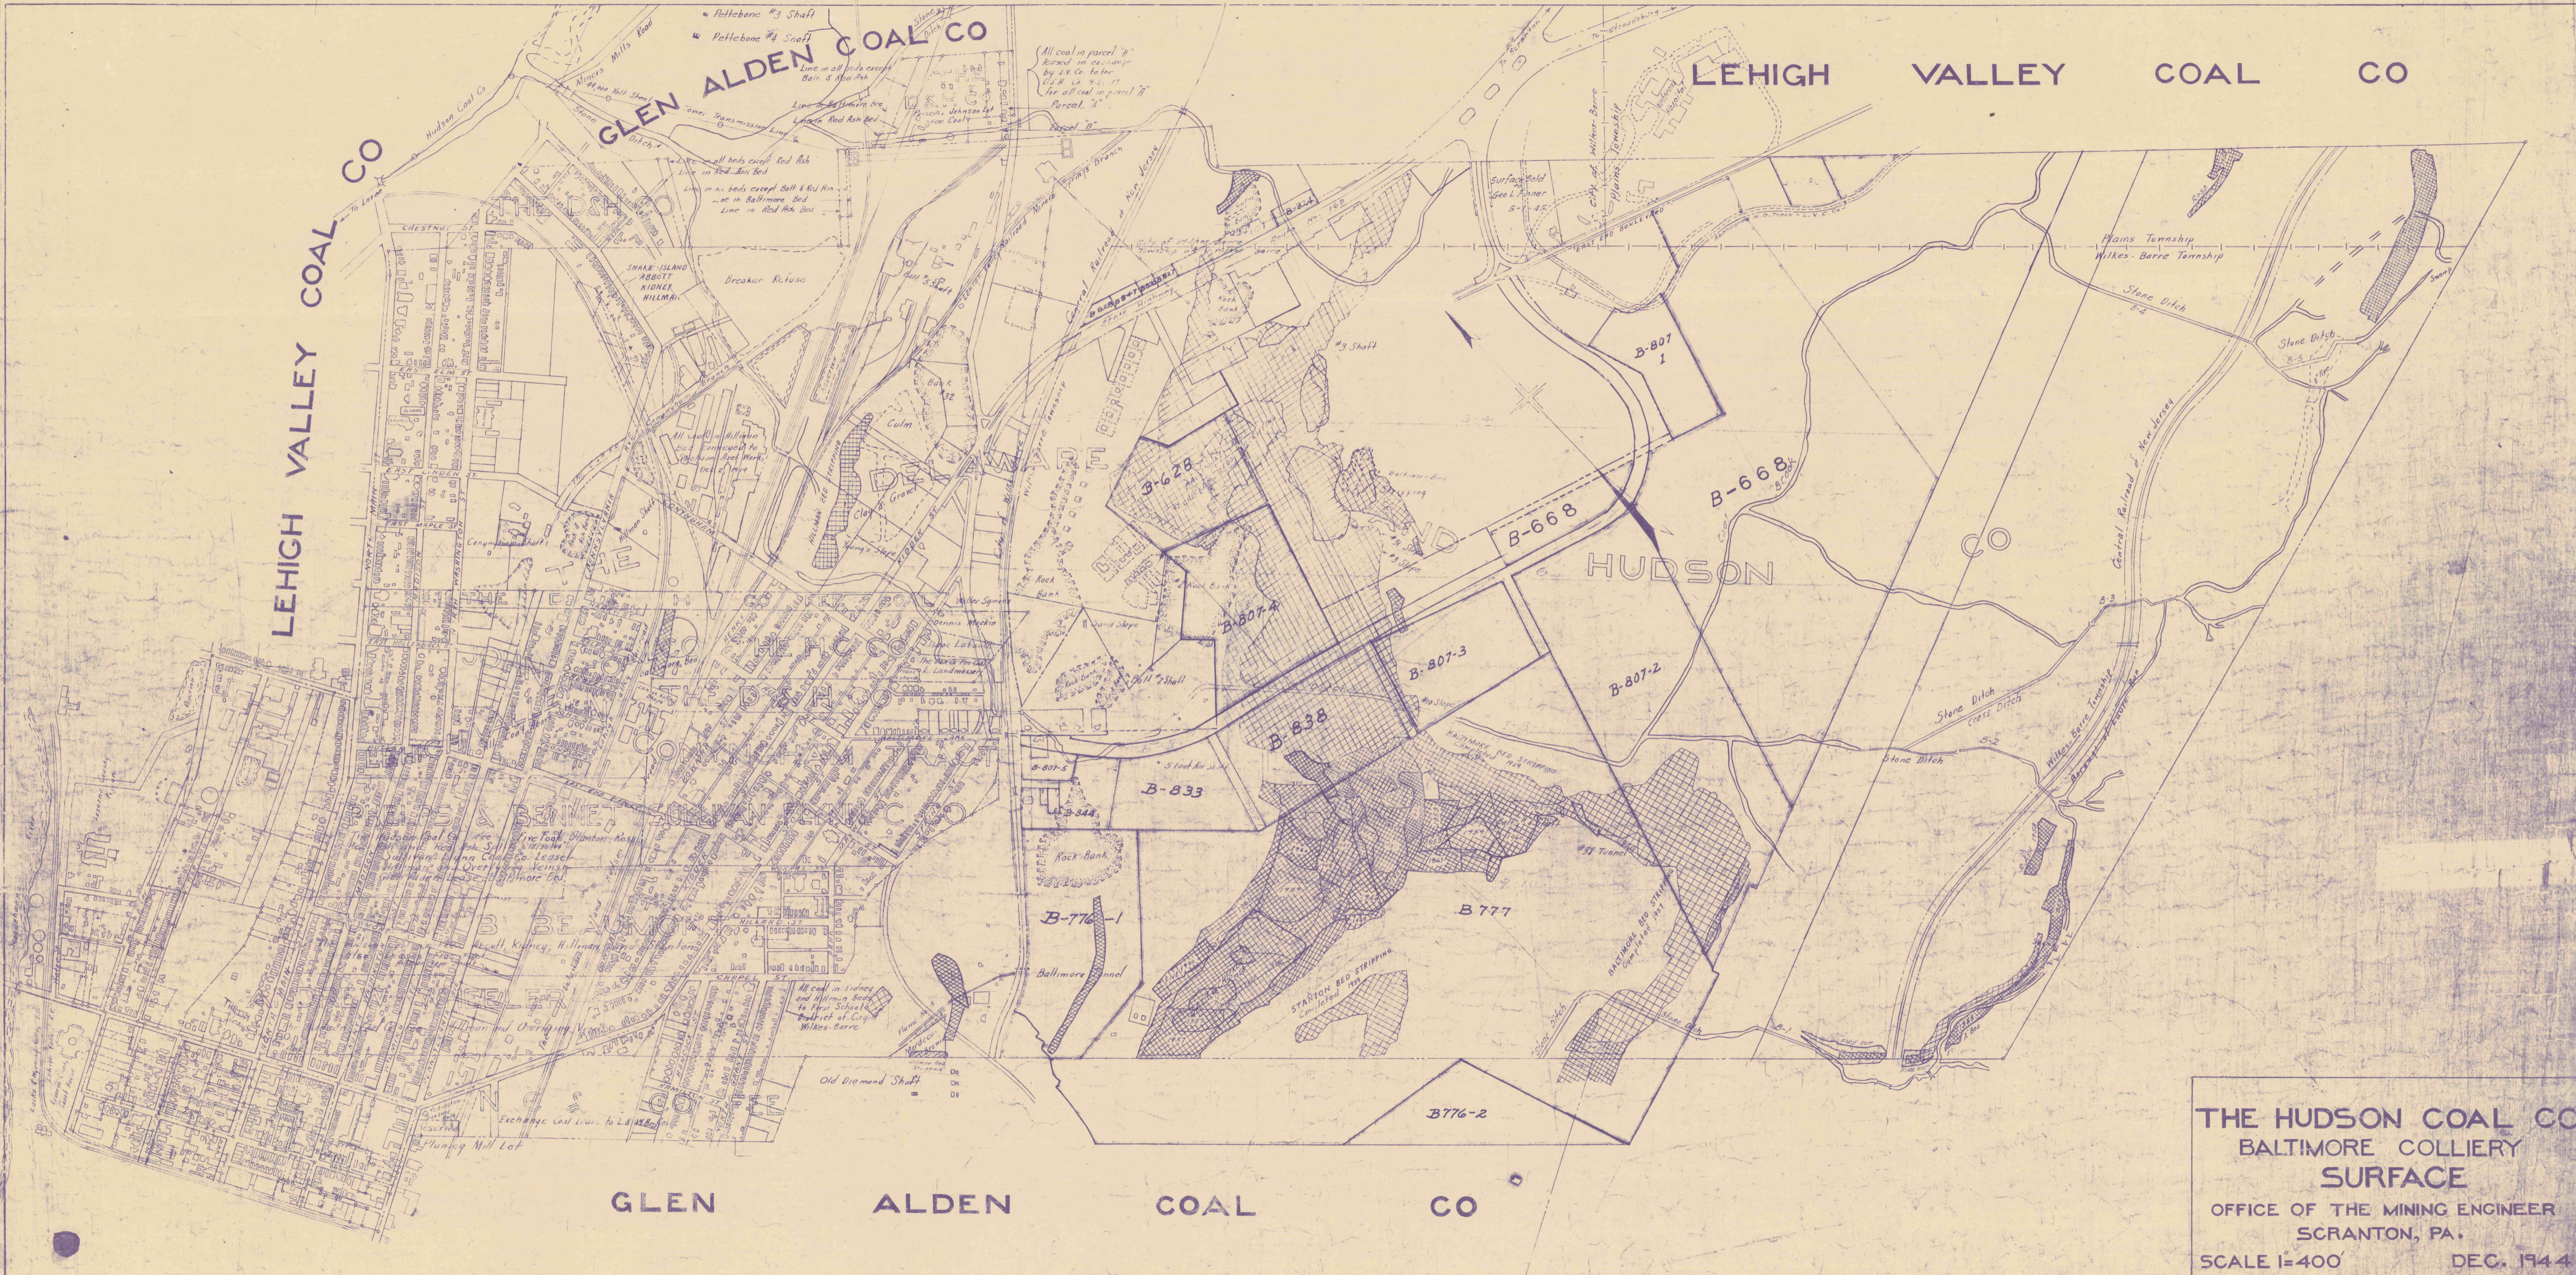

LEHIGH VALLEY COAL CO

GLEN ALDEN COAL CO

LEHIGH VALLEY COAL CO

HUDSON CO

GLEN ALDEN COAL CO

**THE HUDSON COAL CO
BALTIMORE COLLIERY
SURFACE**

OFFICE OF THE MINING ENGINEER
SCRANTON, PA.

SCALE 1"=400'