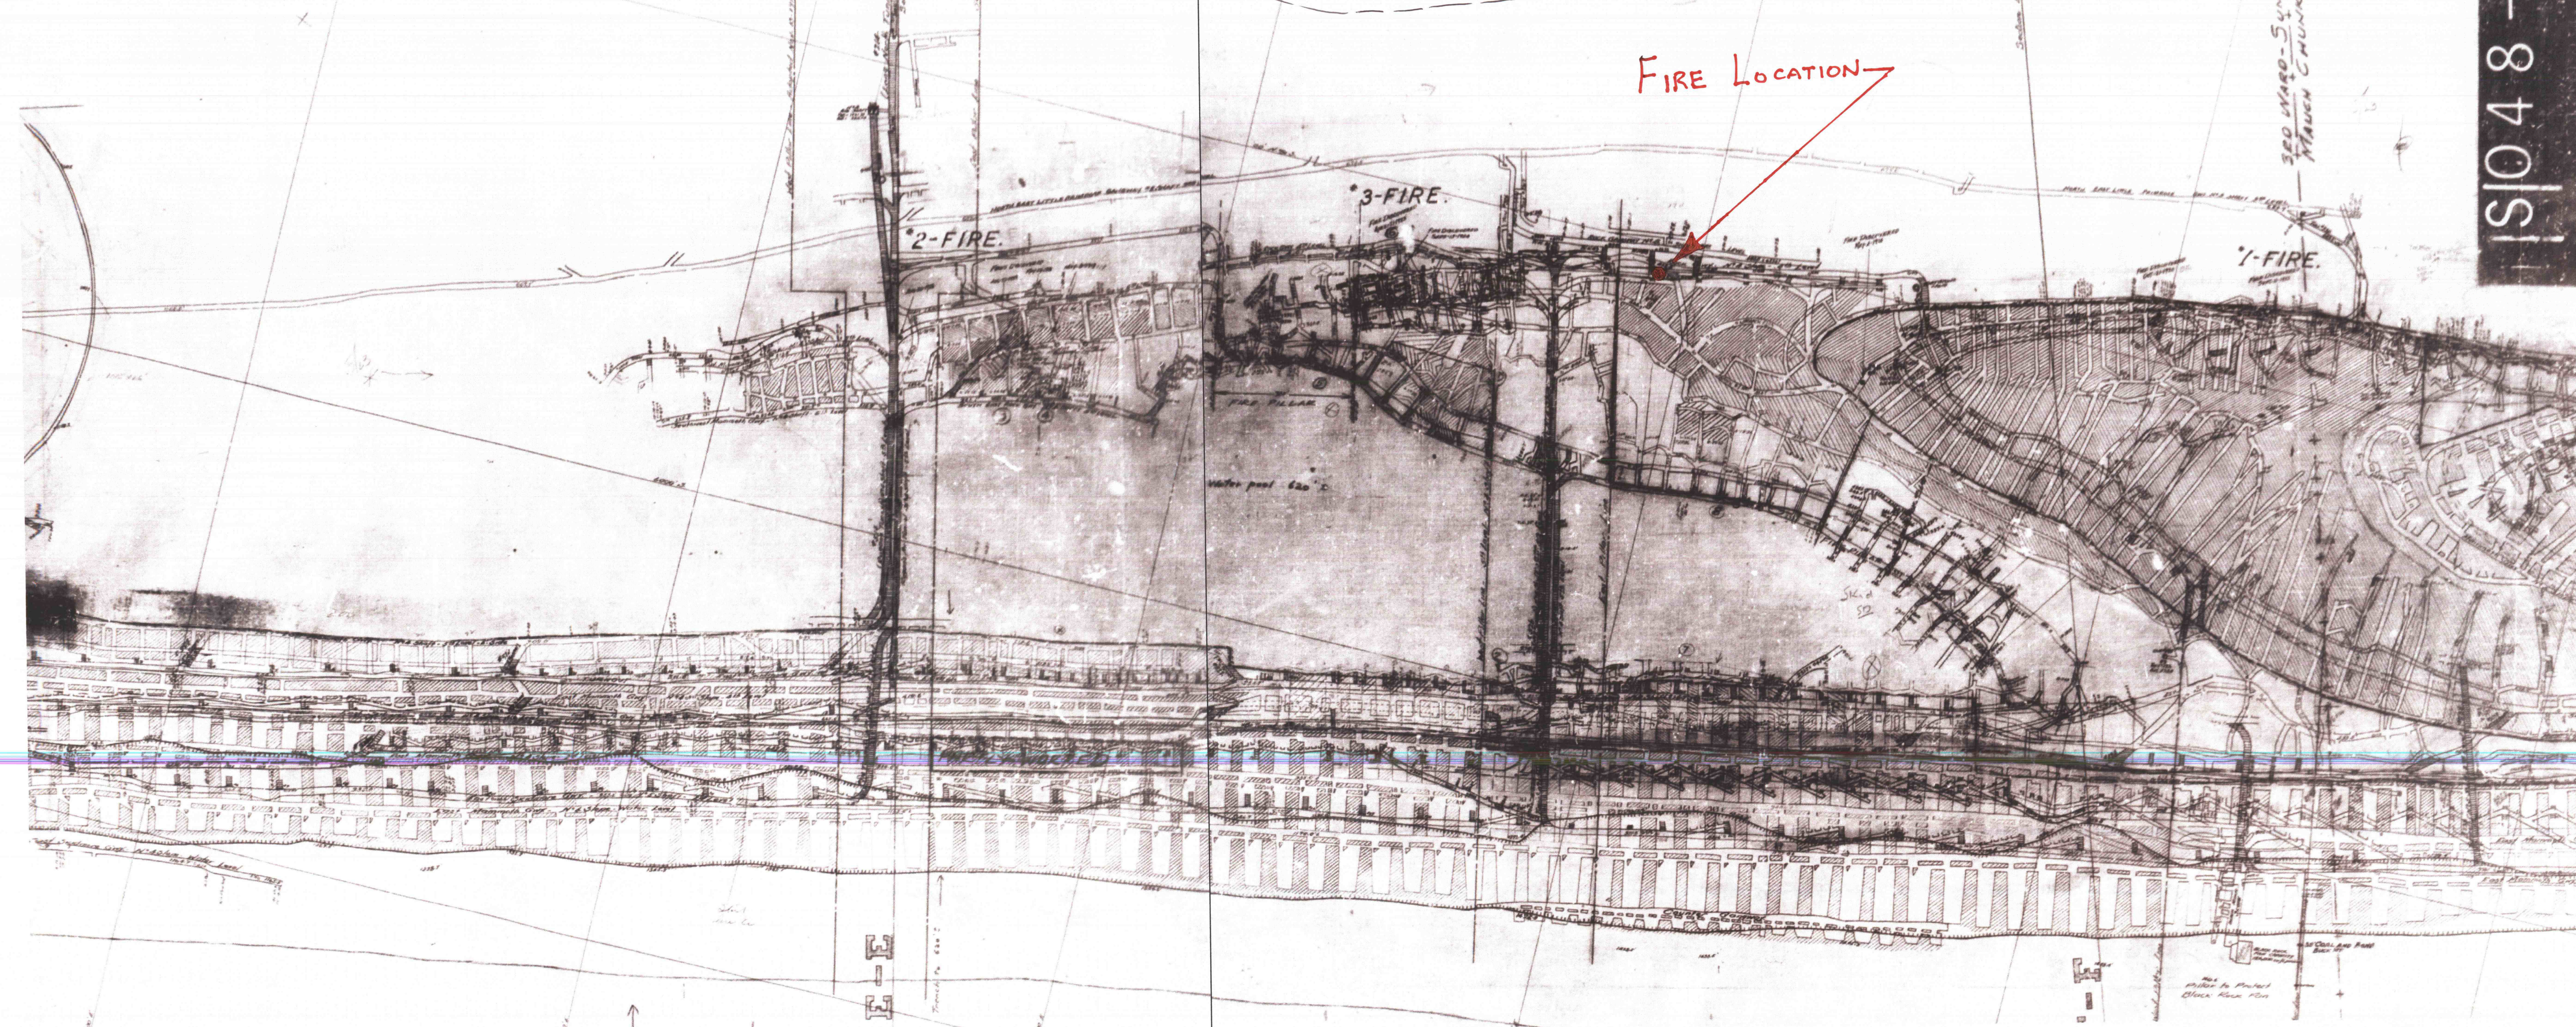

MAMMOTH/SKID MORE
VEINS
1" = 200'

ISO 48-1009371