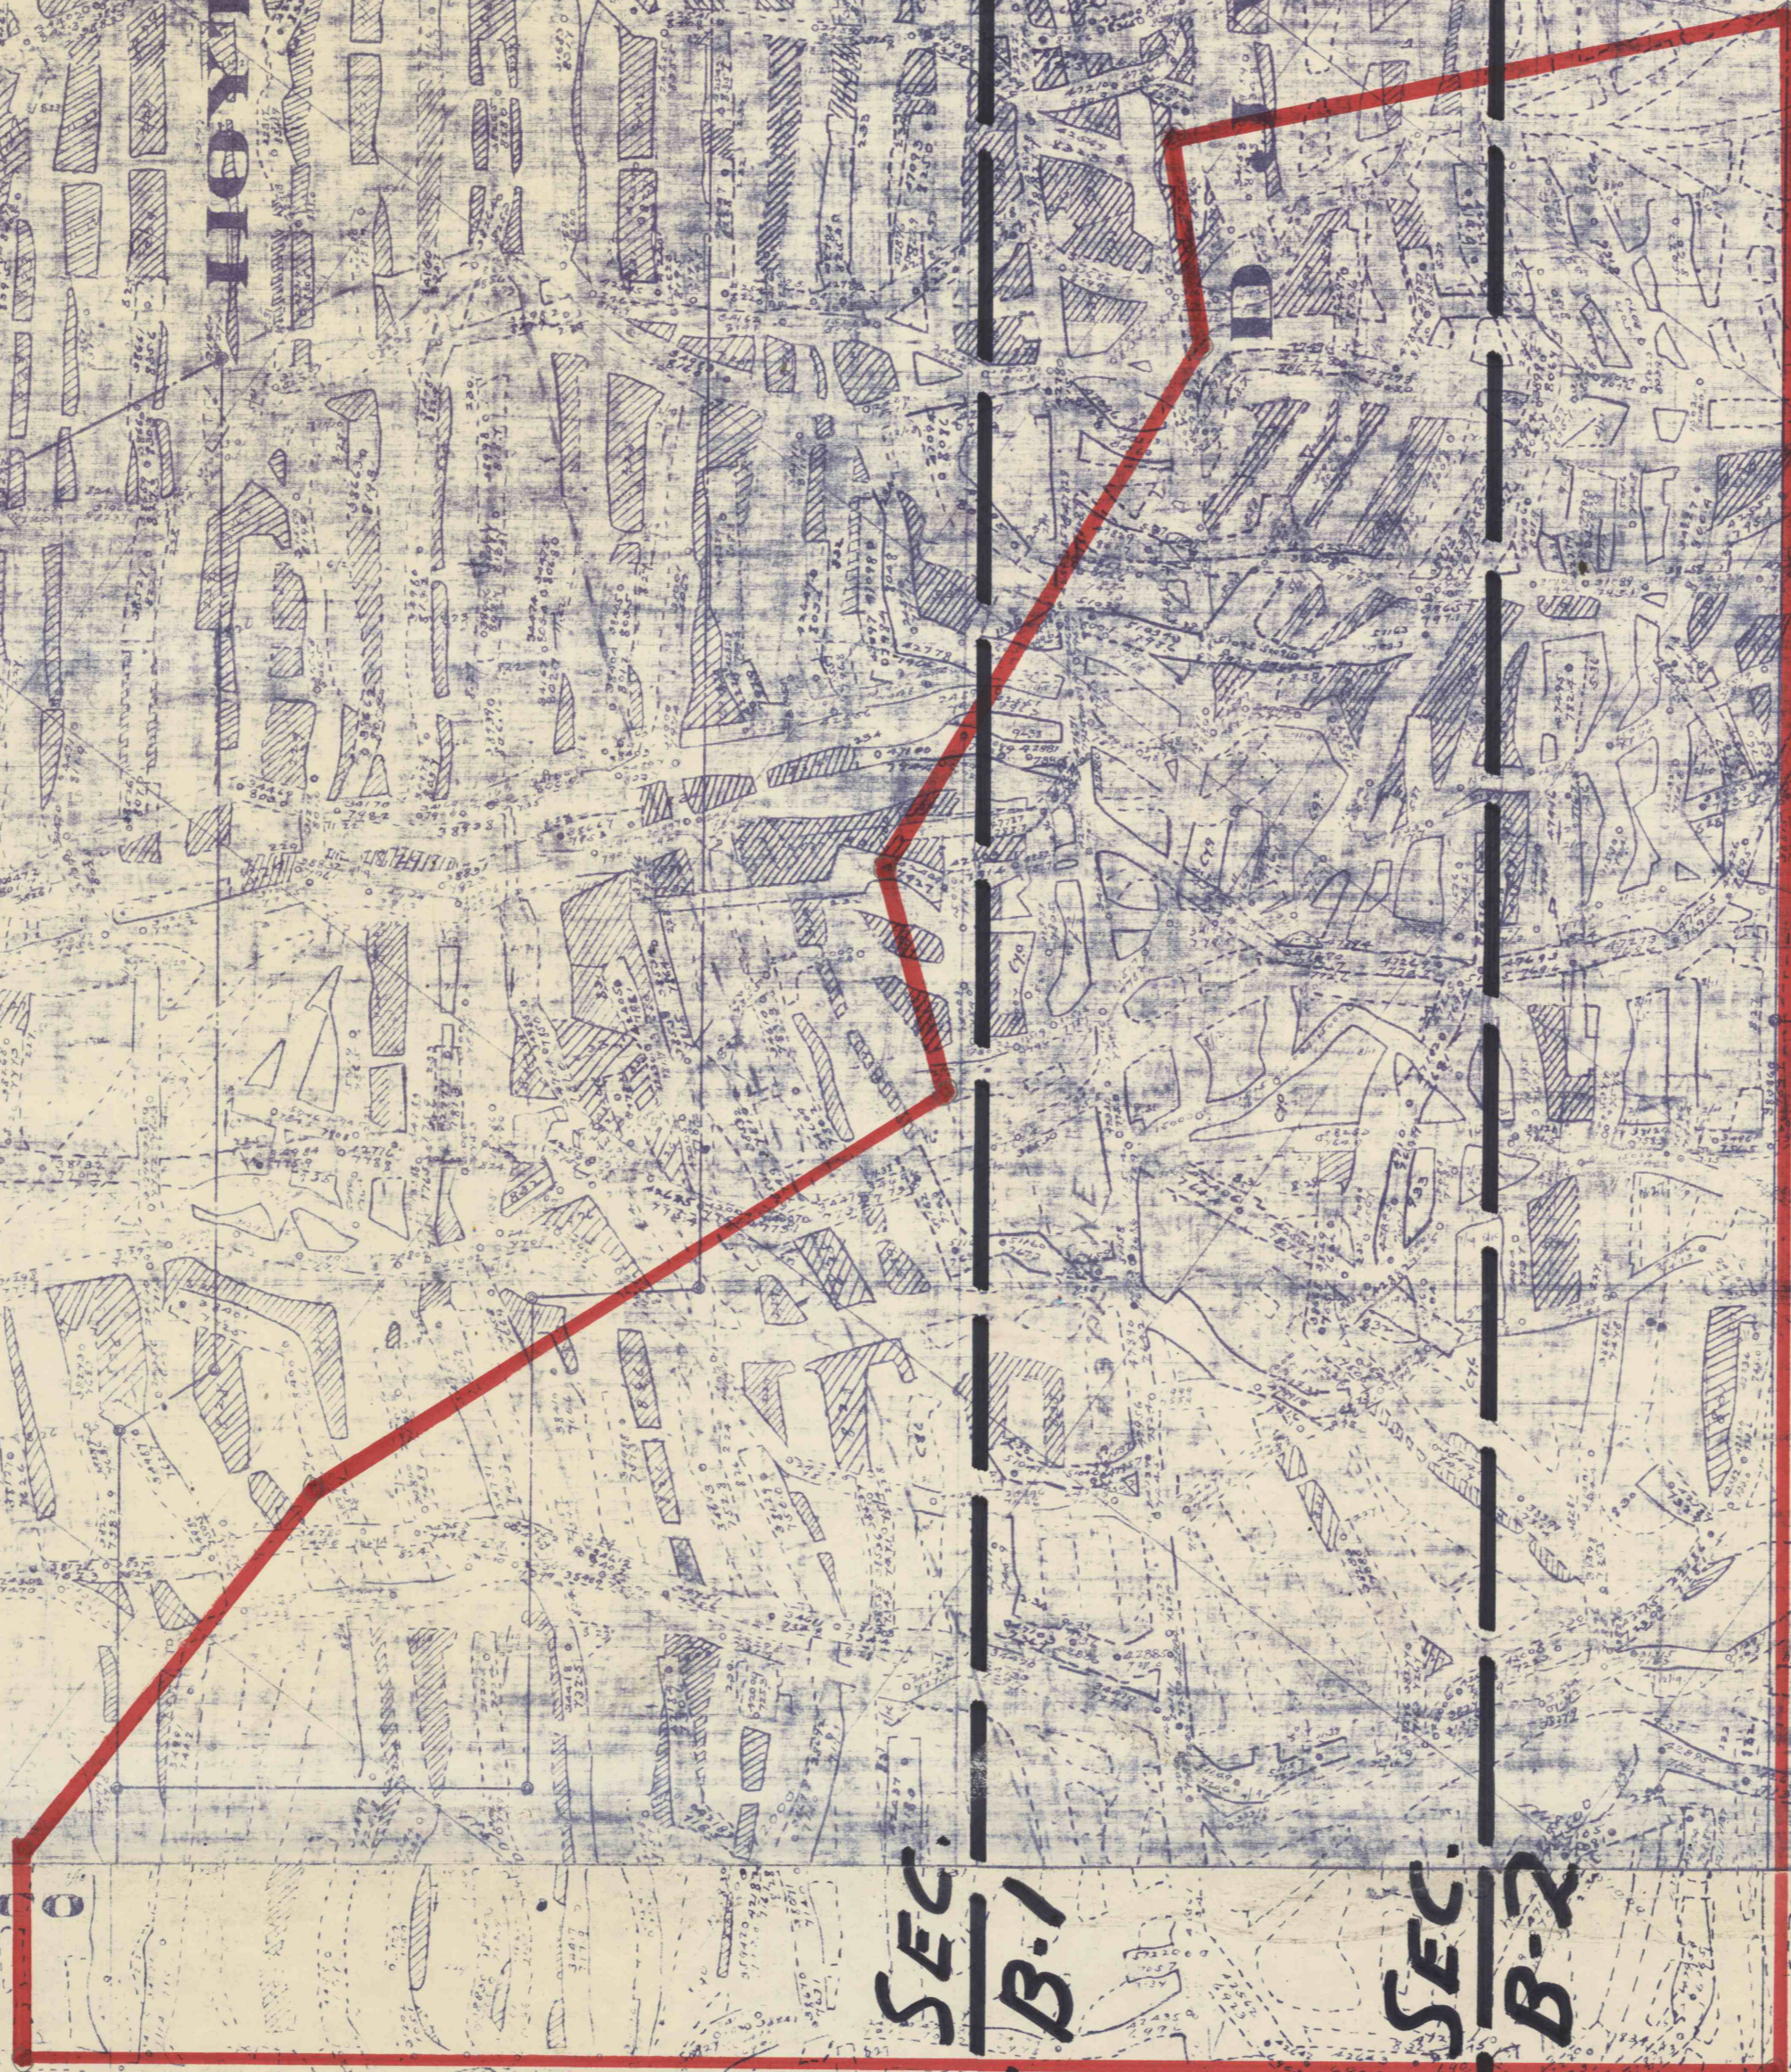

X-SEC.  
R-G B-1

X-SEC.  
R-G B-2

RED ASH VEIN  
KINGSTON COAL CO.  
SCALE 1" = 100'