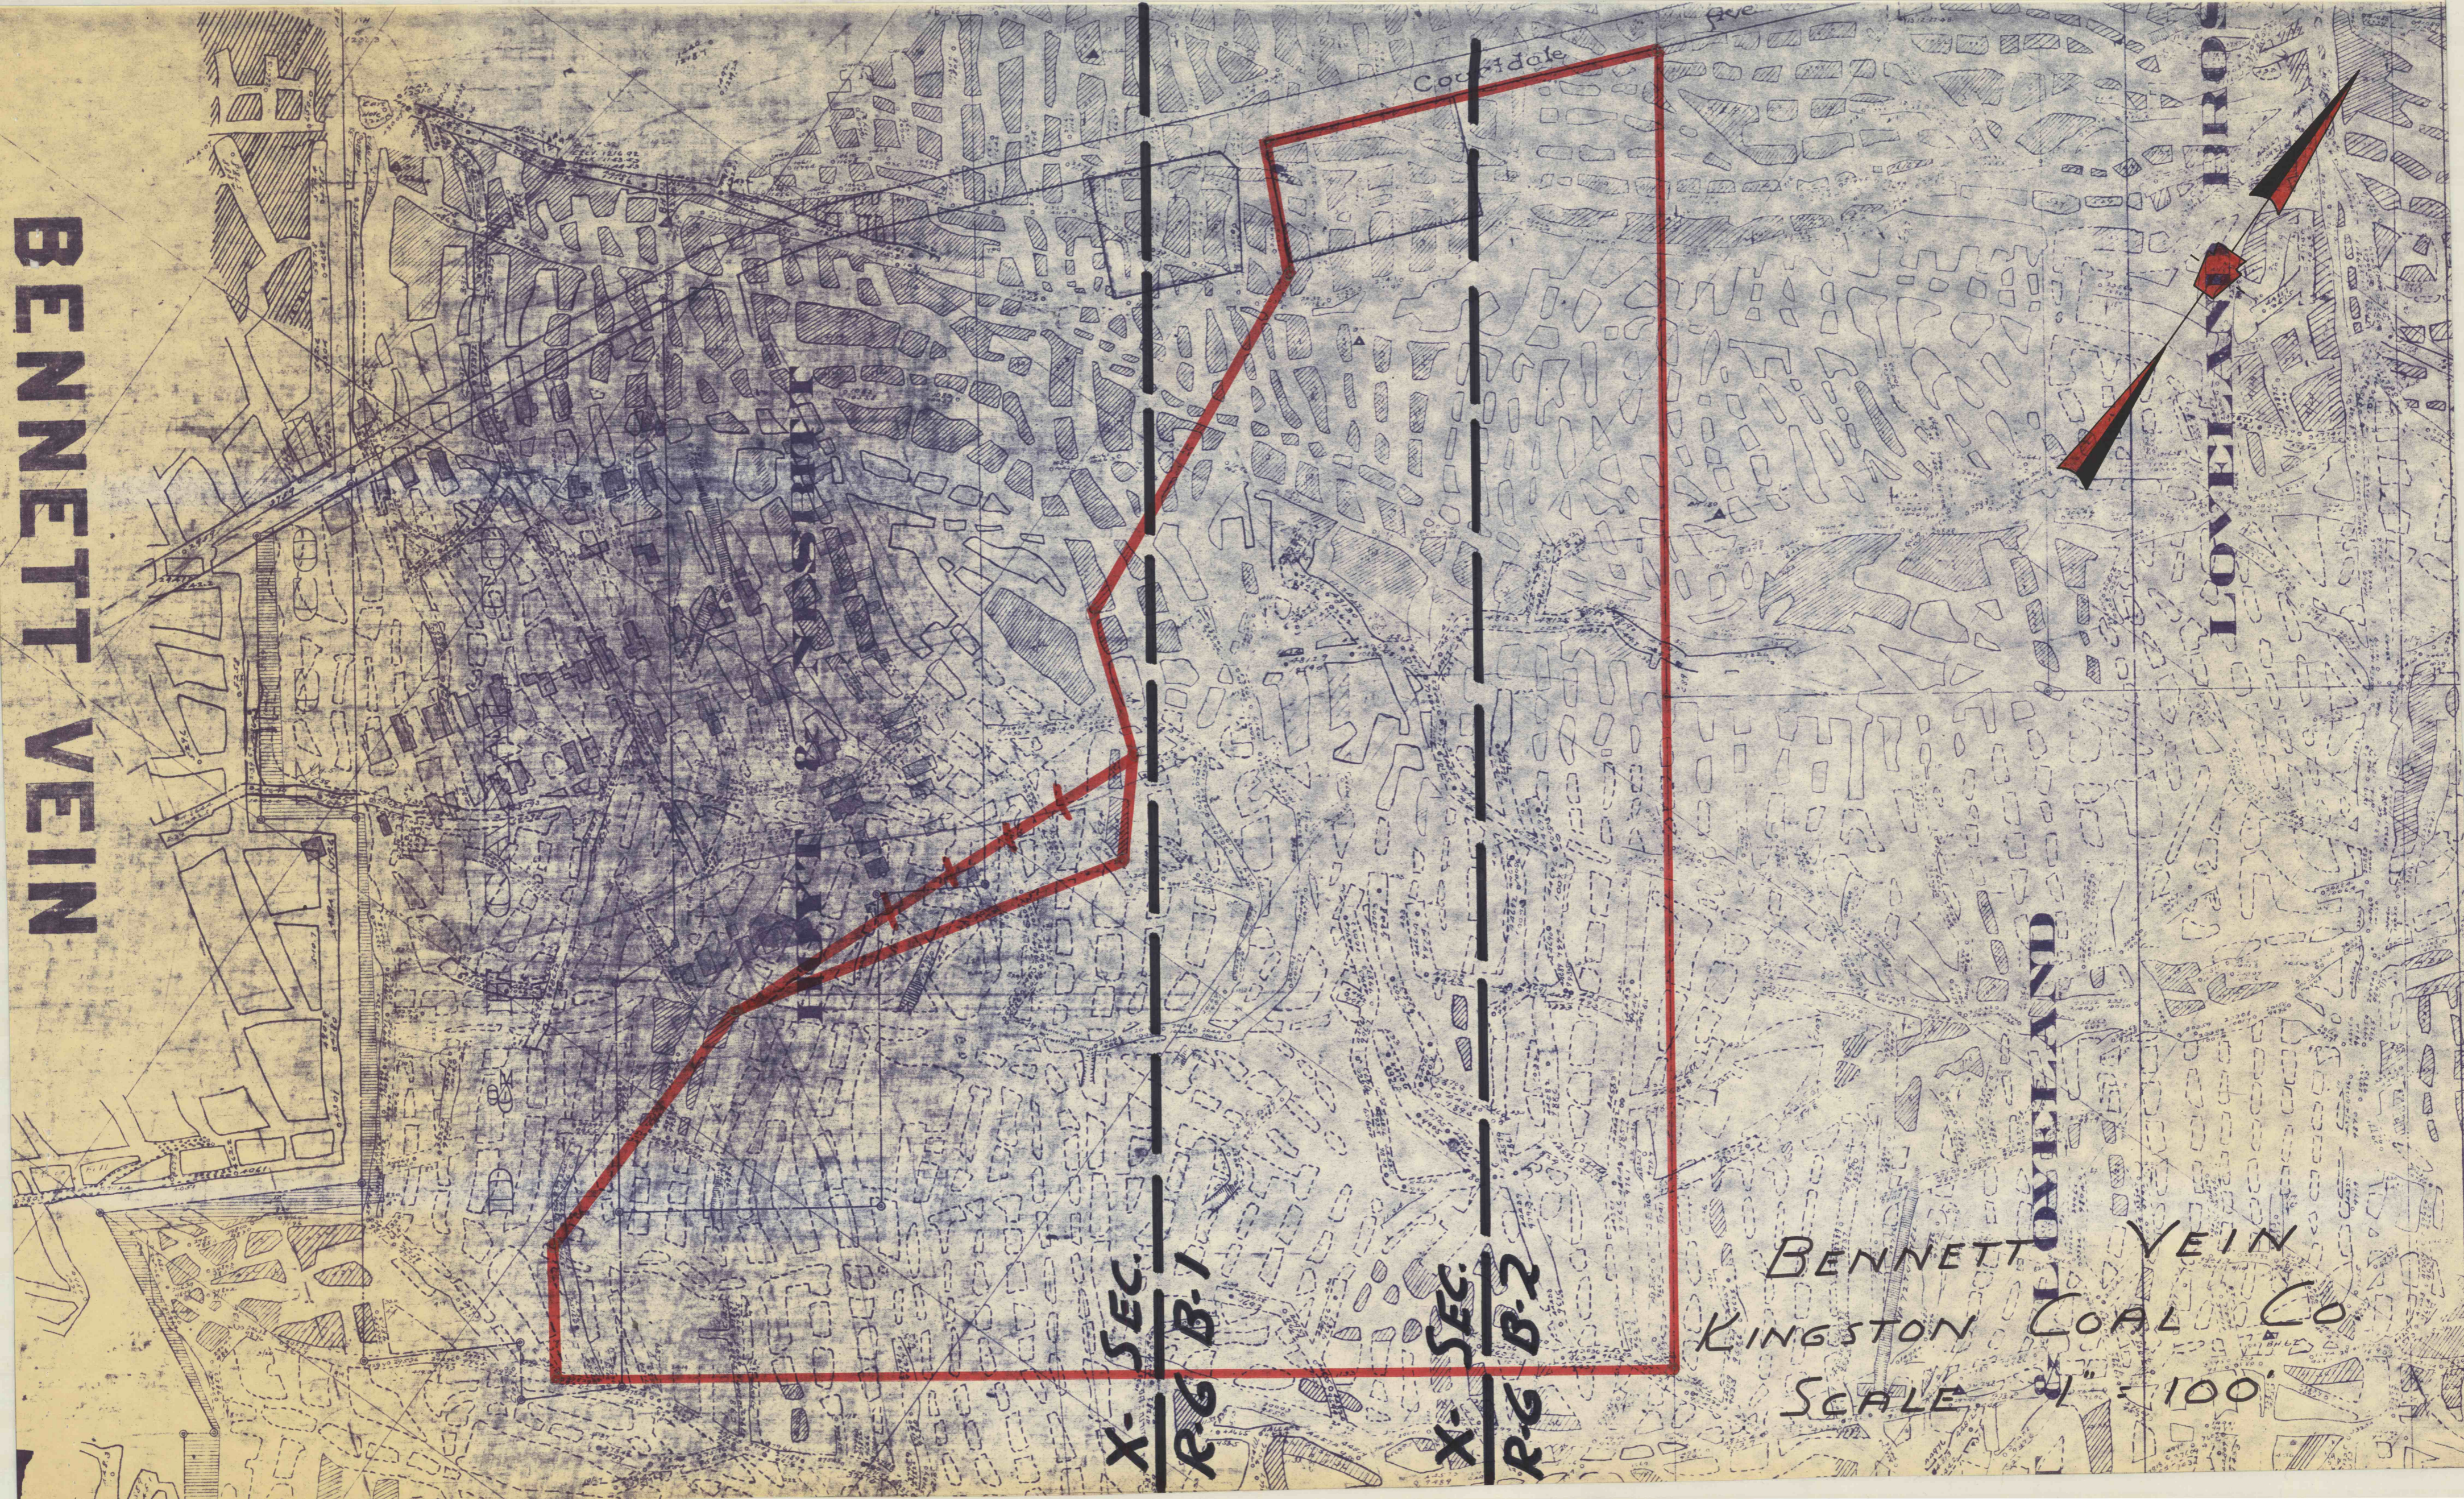

**BENNETT VEIN**

X-SEC.  
R.G. B-1

X-SEC.  
R.G. B-2

BENNETT VEIN  
KINGSTON COAL CO  
SCALE 1" = 100'

LOVELAND  
HROD