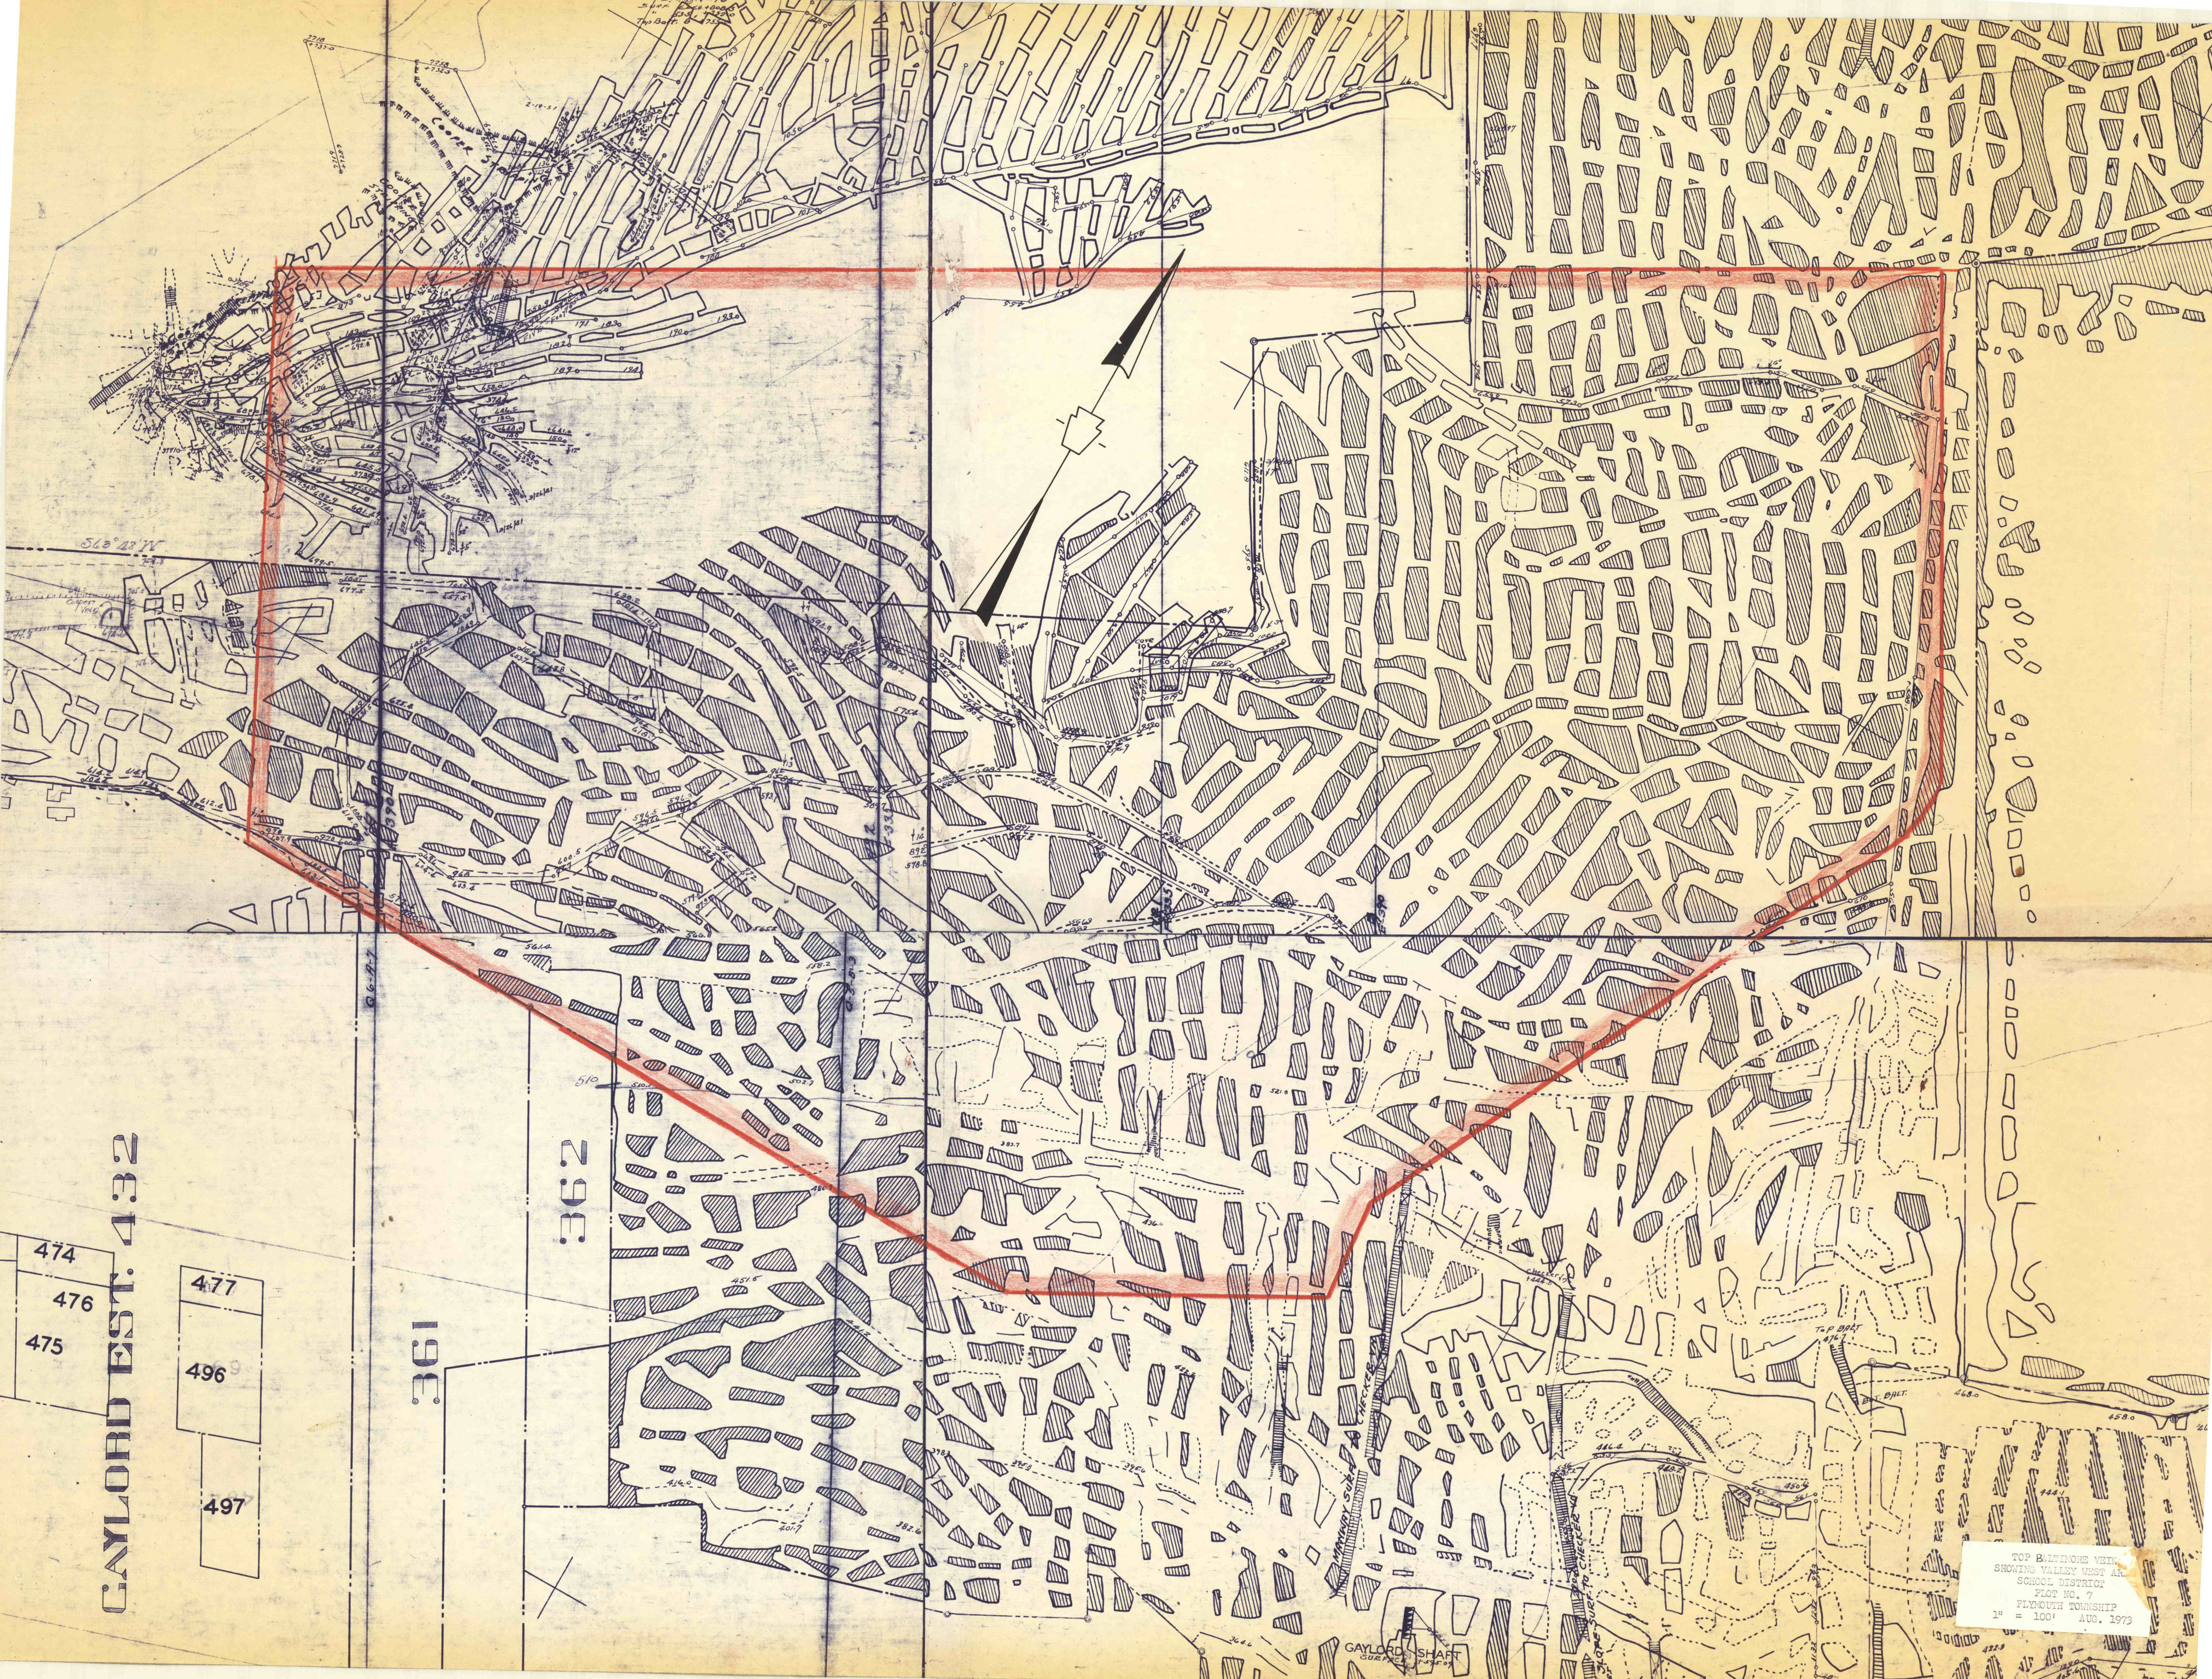

GAYLORD EST. 432

474
476
475
477
496
497

361

362

TOP BALDREVE VEB
 SHOWING VALLEY WEST AR
 SCHOOL DISTRICT
 PLOT NO. 7
 PLYMOUTH TOWNSHIP
 1" = 100' AUG. 1973

GAYLORD SHARP
 SURVEYORS