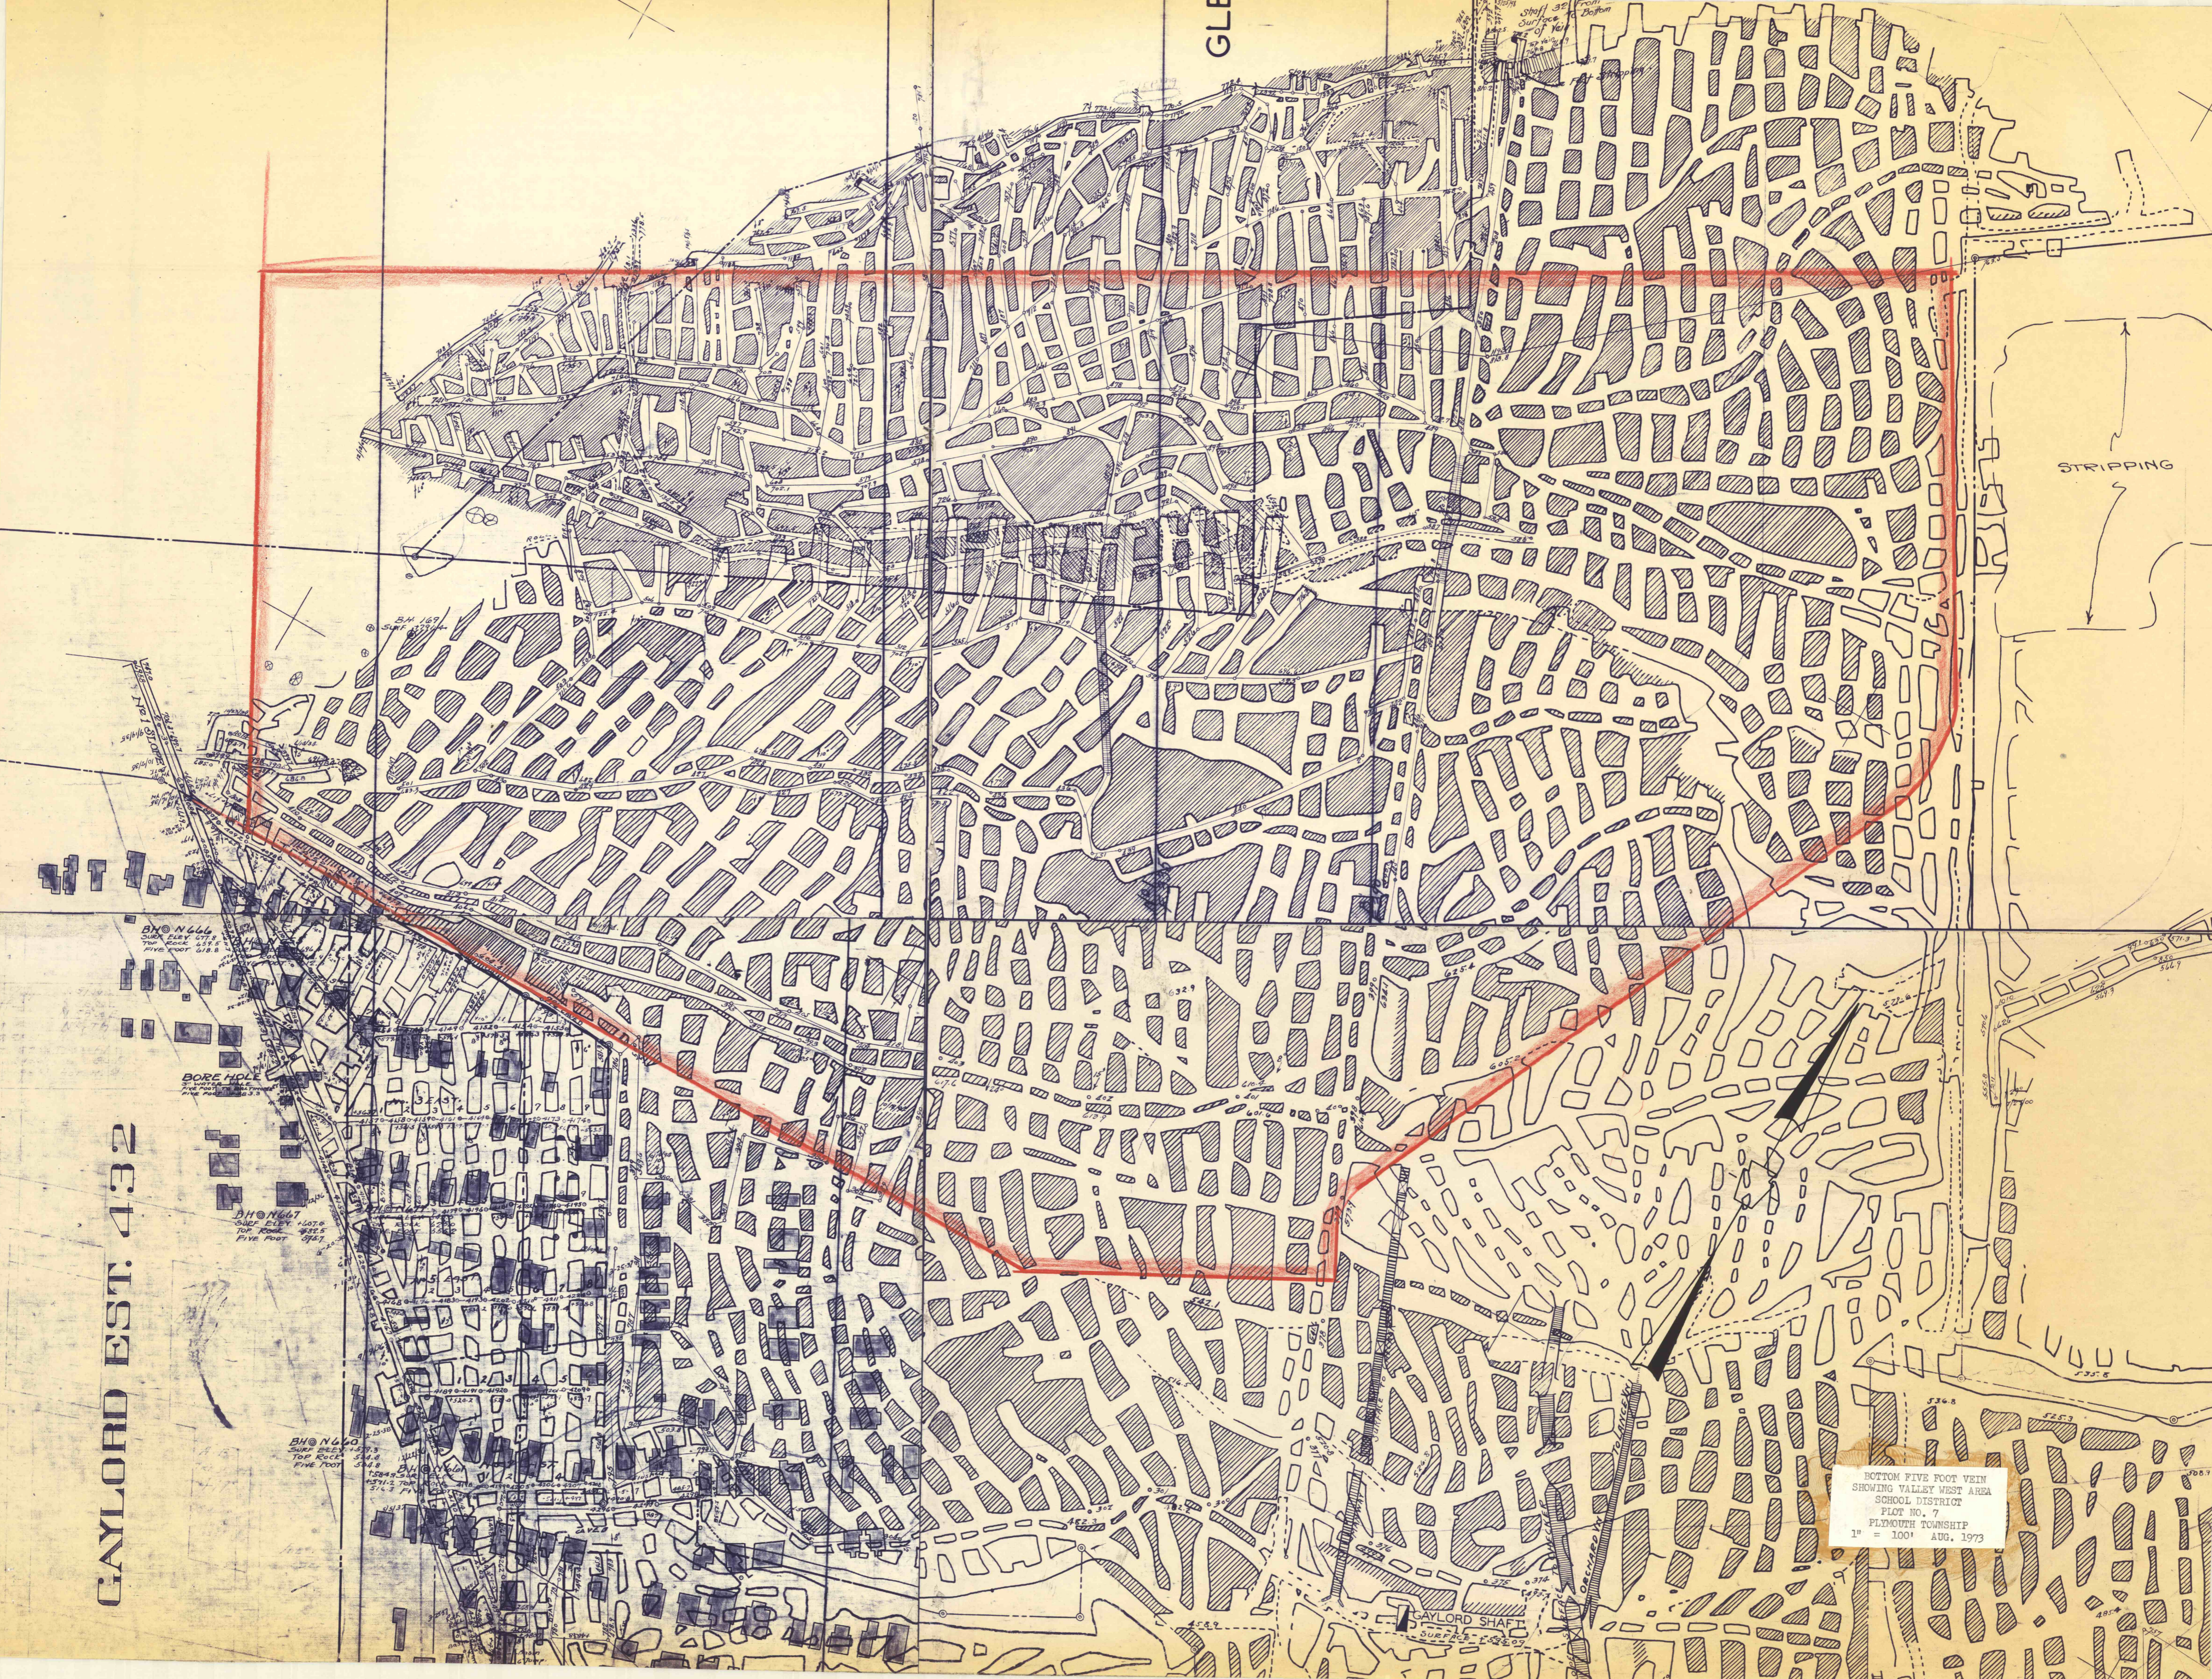

GLE

GAYLORD EST. 432

STRIPPING

BOTTOM FIVE FOOT VEIN
 SHOWING VALLEY WEST AREA
 SCHOOL DISTRICT
 PLOT NO. 7
 PLYMOUTH TOWNSHIP
 1" = 100' AUG. 1973