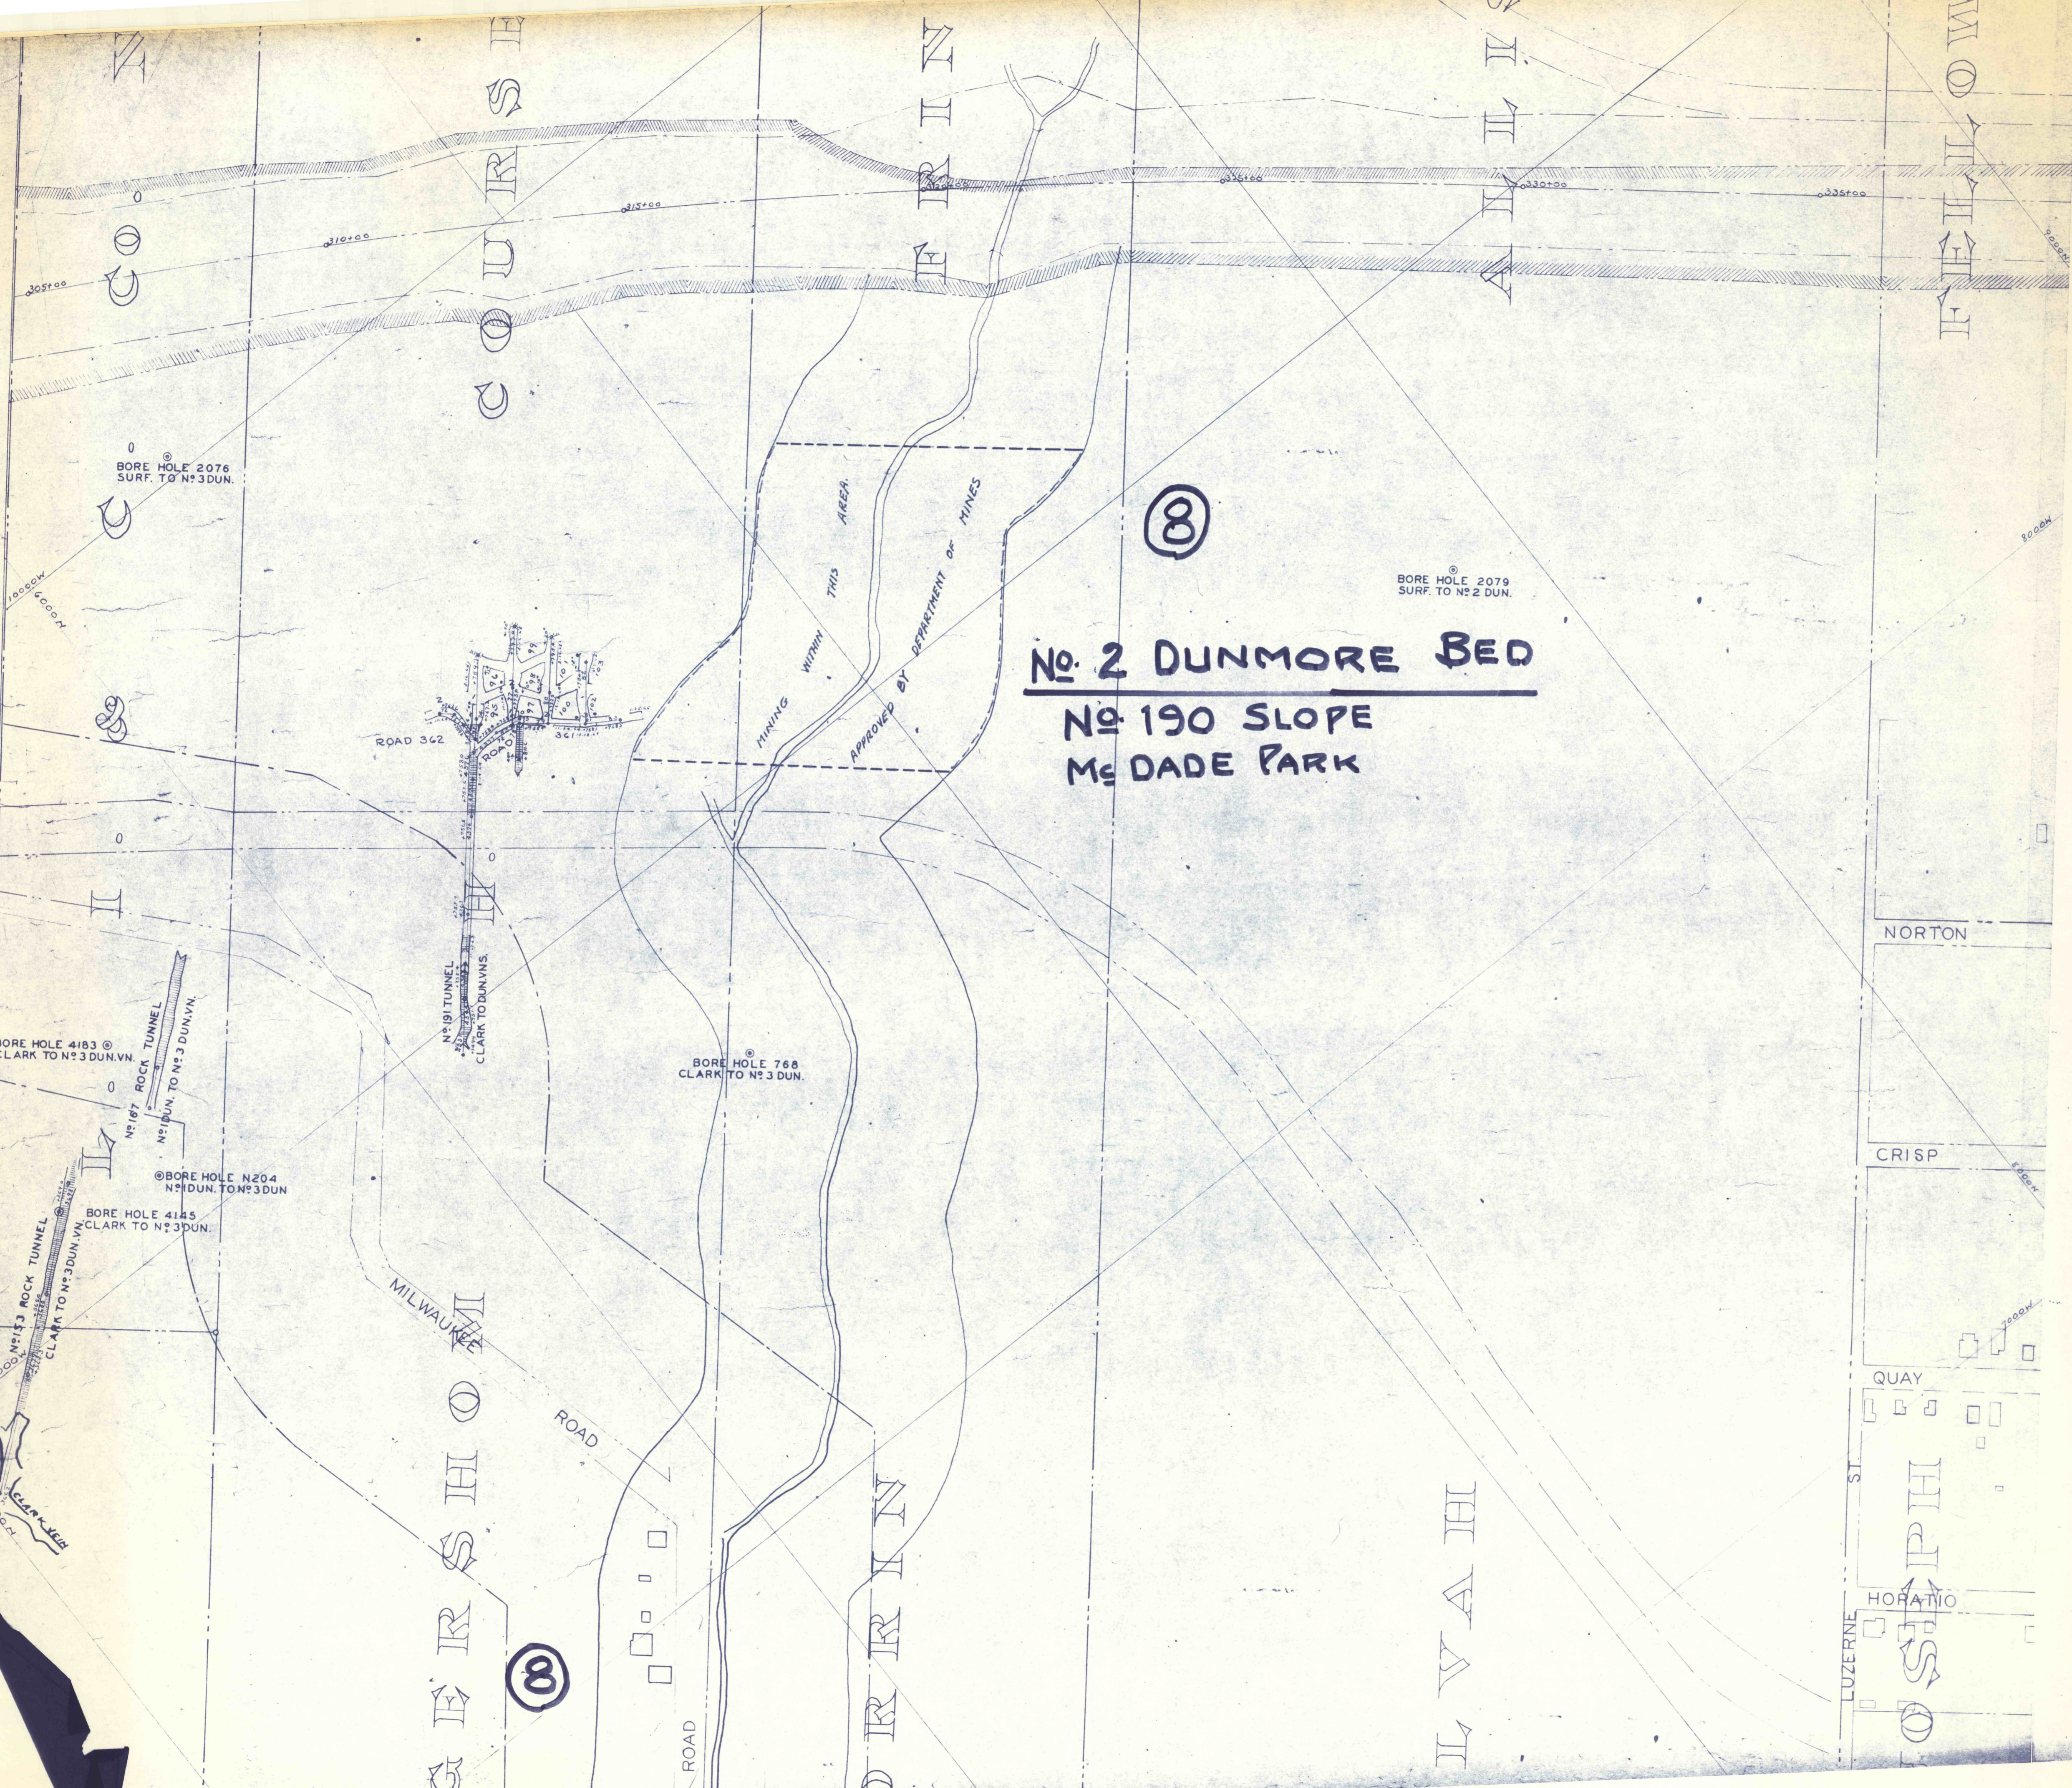

H

W. H. H. H. H.

⑧

No. 2 DUNMORE BED

No. 190 SLOPE

ME DADE PARK

MINING WITHIN THIS AREA APPROVED BY DEPARTMENT OF MINES

NORTON

CRISP

QUAY

HORATIO

LUZERNE ST

⑧

⑧

⑧

No. 2 DUNMORE BED