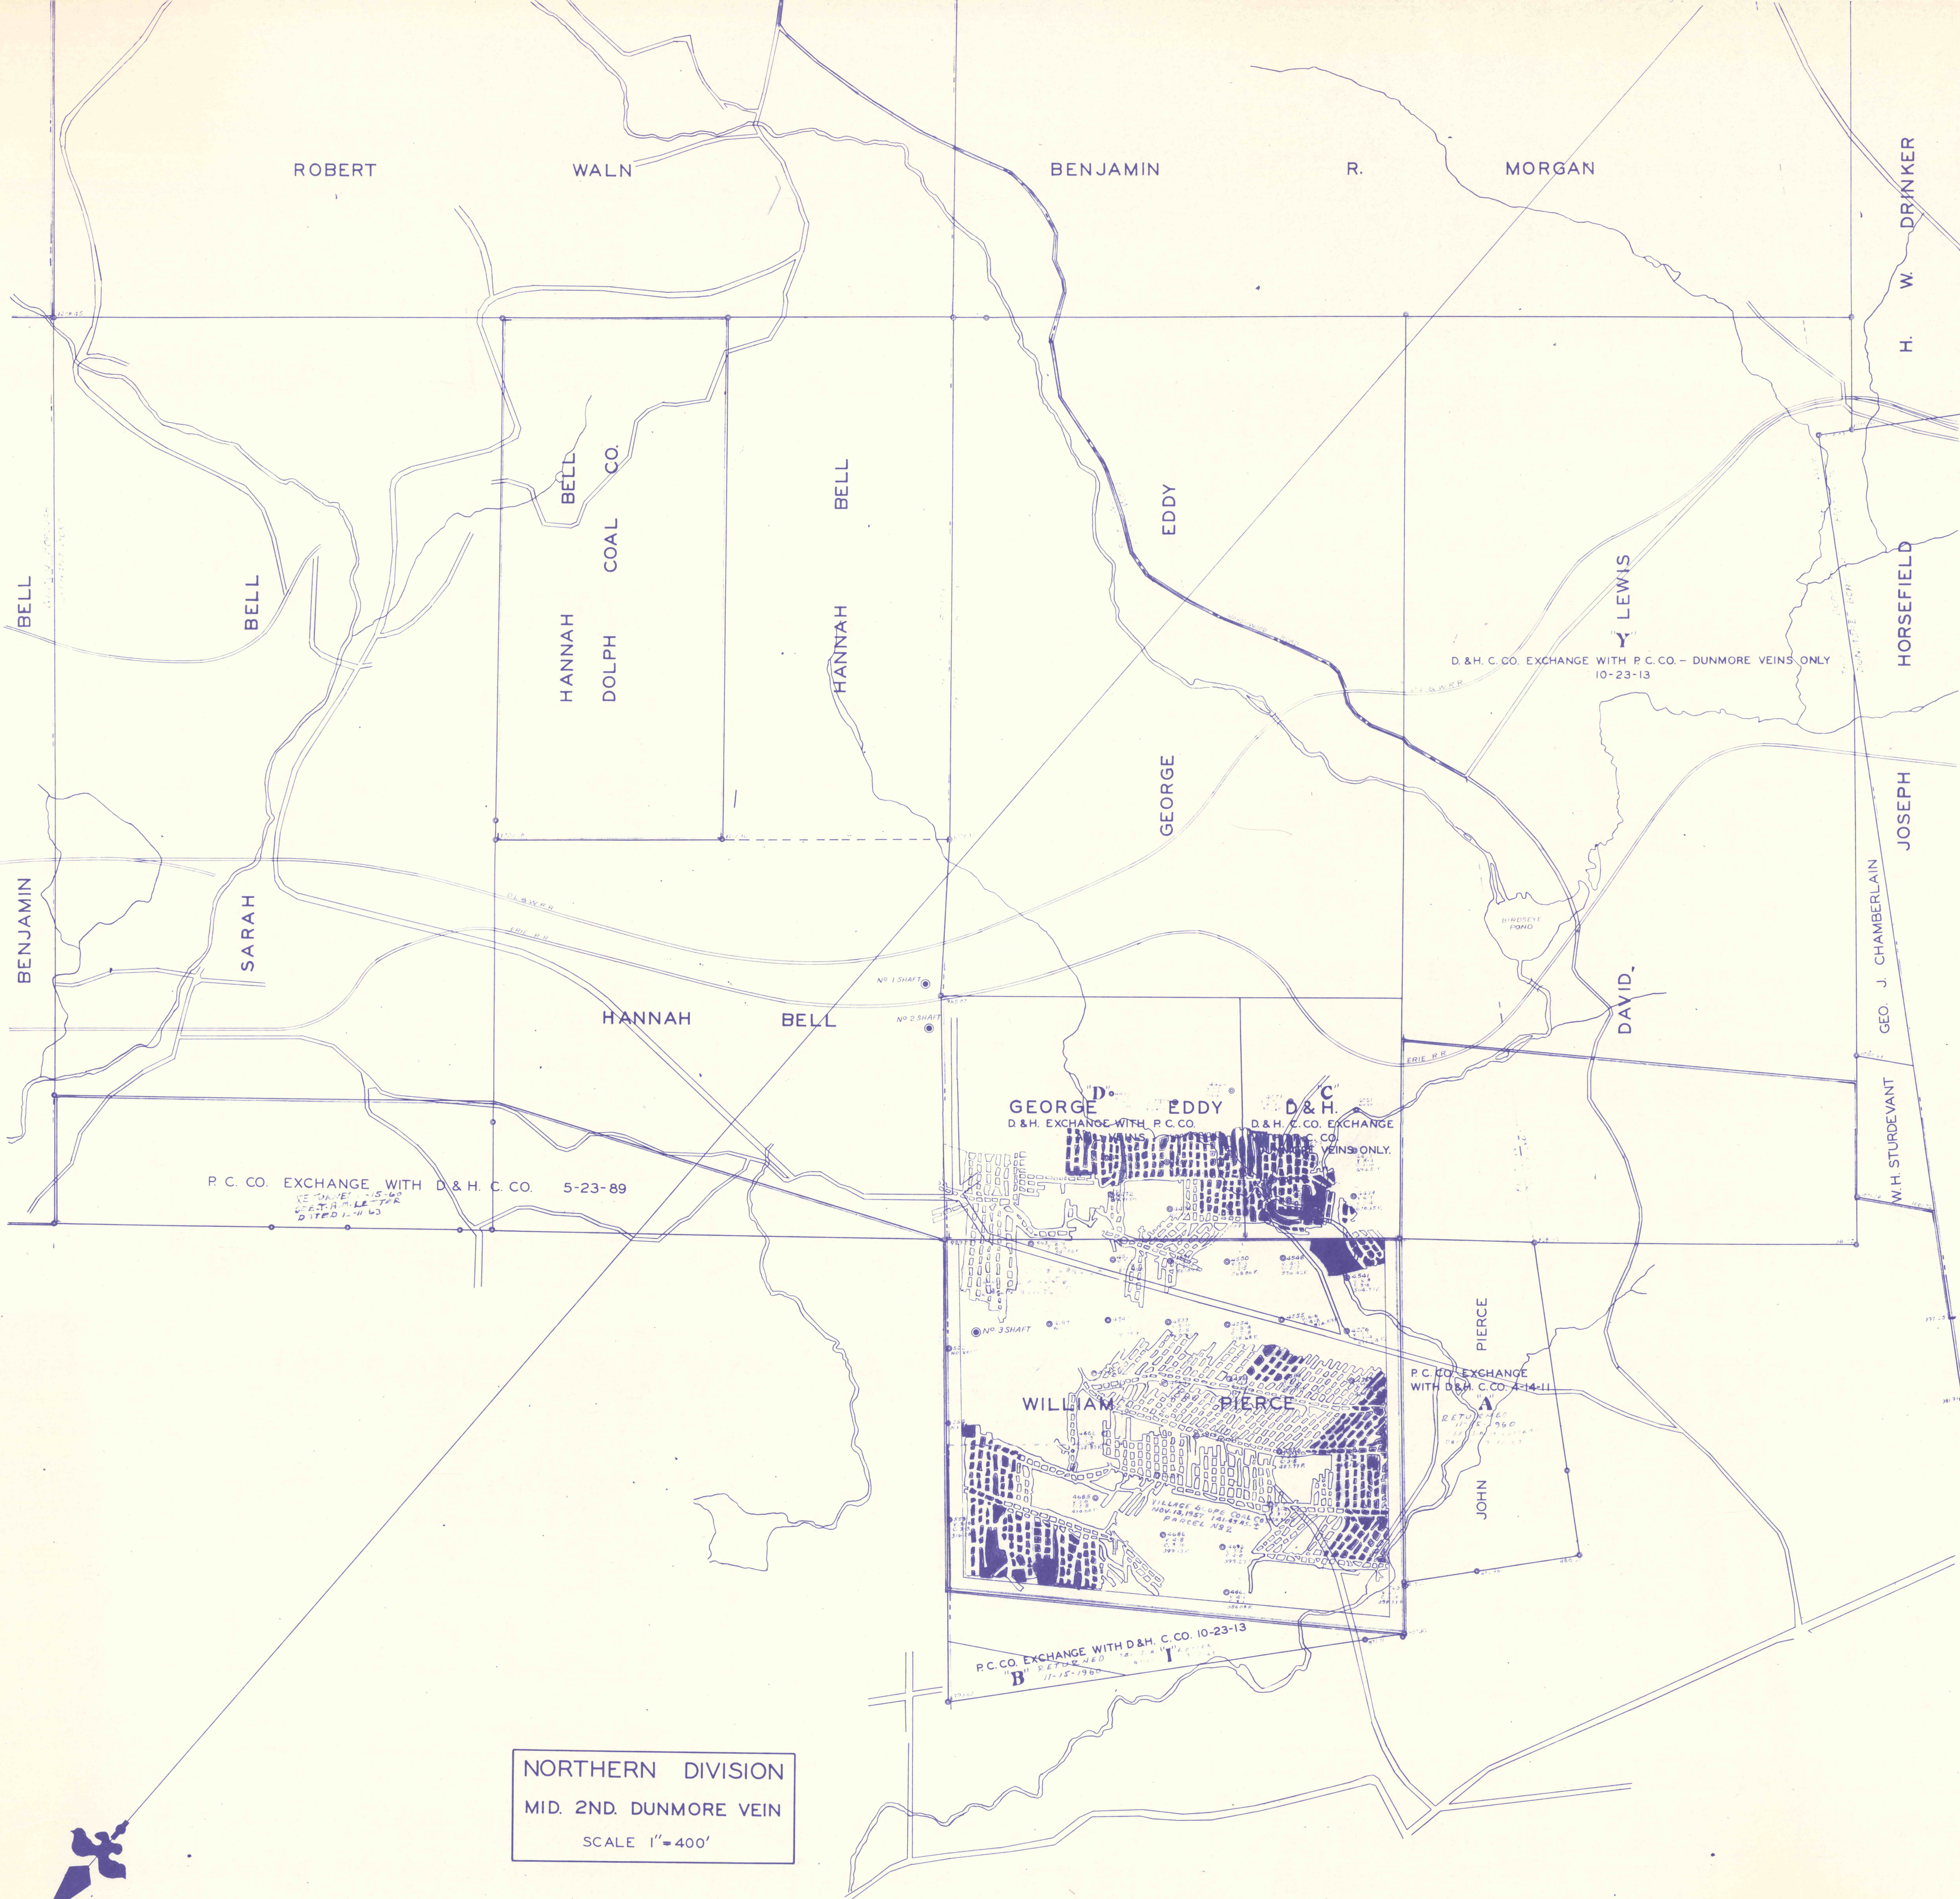

MID. 2ND. DUNMORE VEIN

400.

NORTHERN DIVISION

400.

MID. 2ND. DUNMORE VEIN

NORTHERN DIVISION
 MID. 2ND. DUNMORE VEIN
 SCALE 1" = 400'

MIDDLE
 No. 2 DUNMORE VEIN