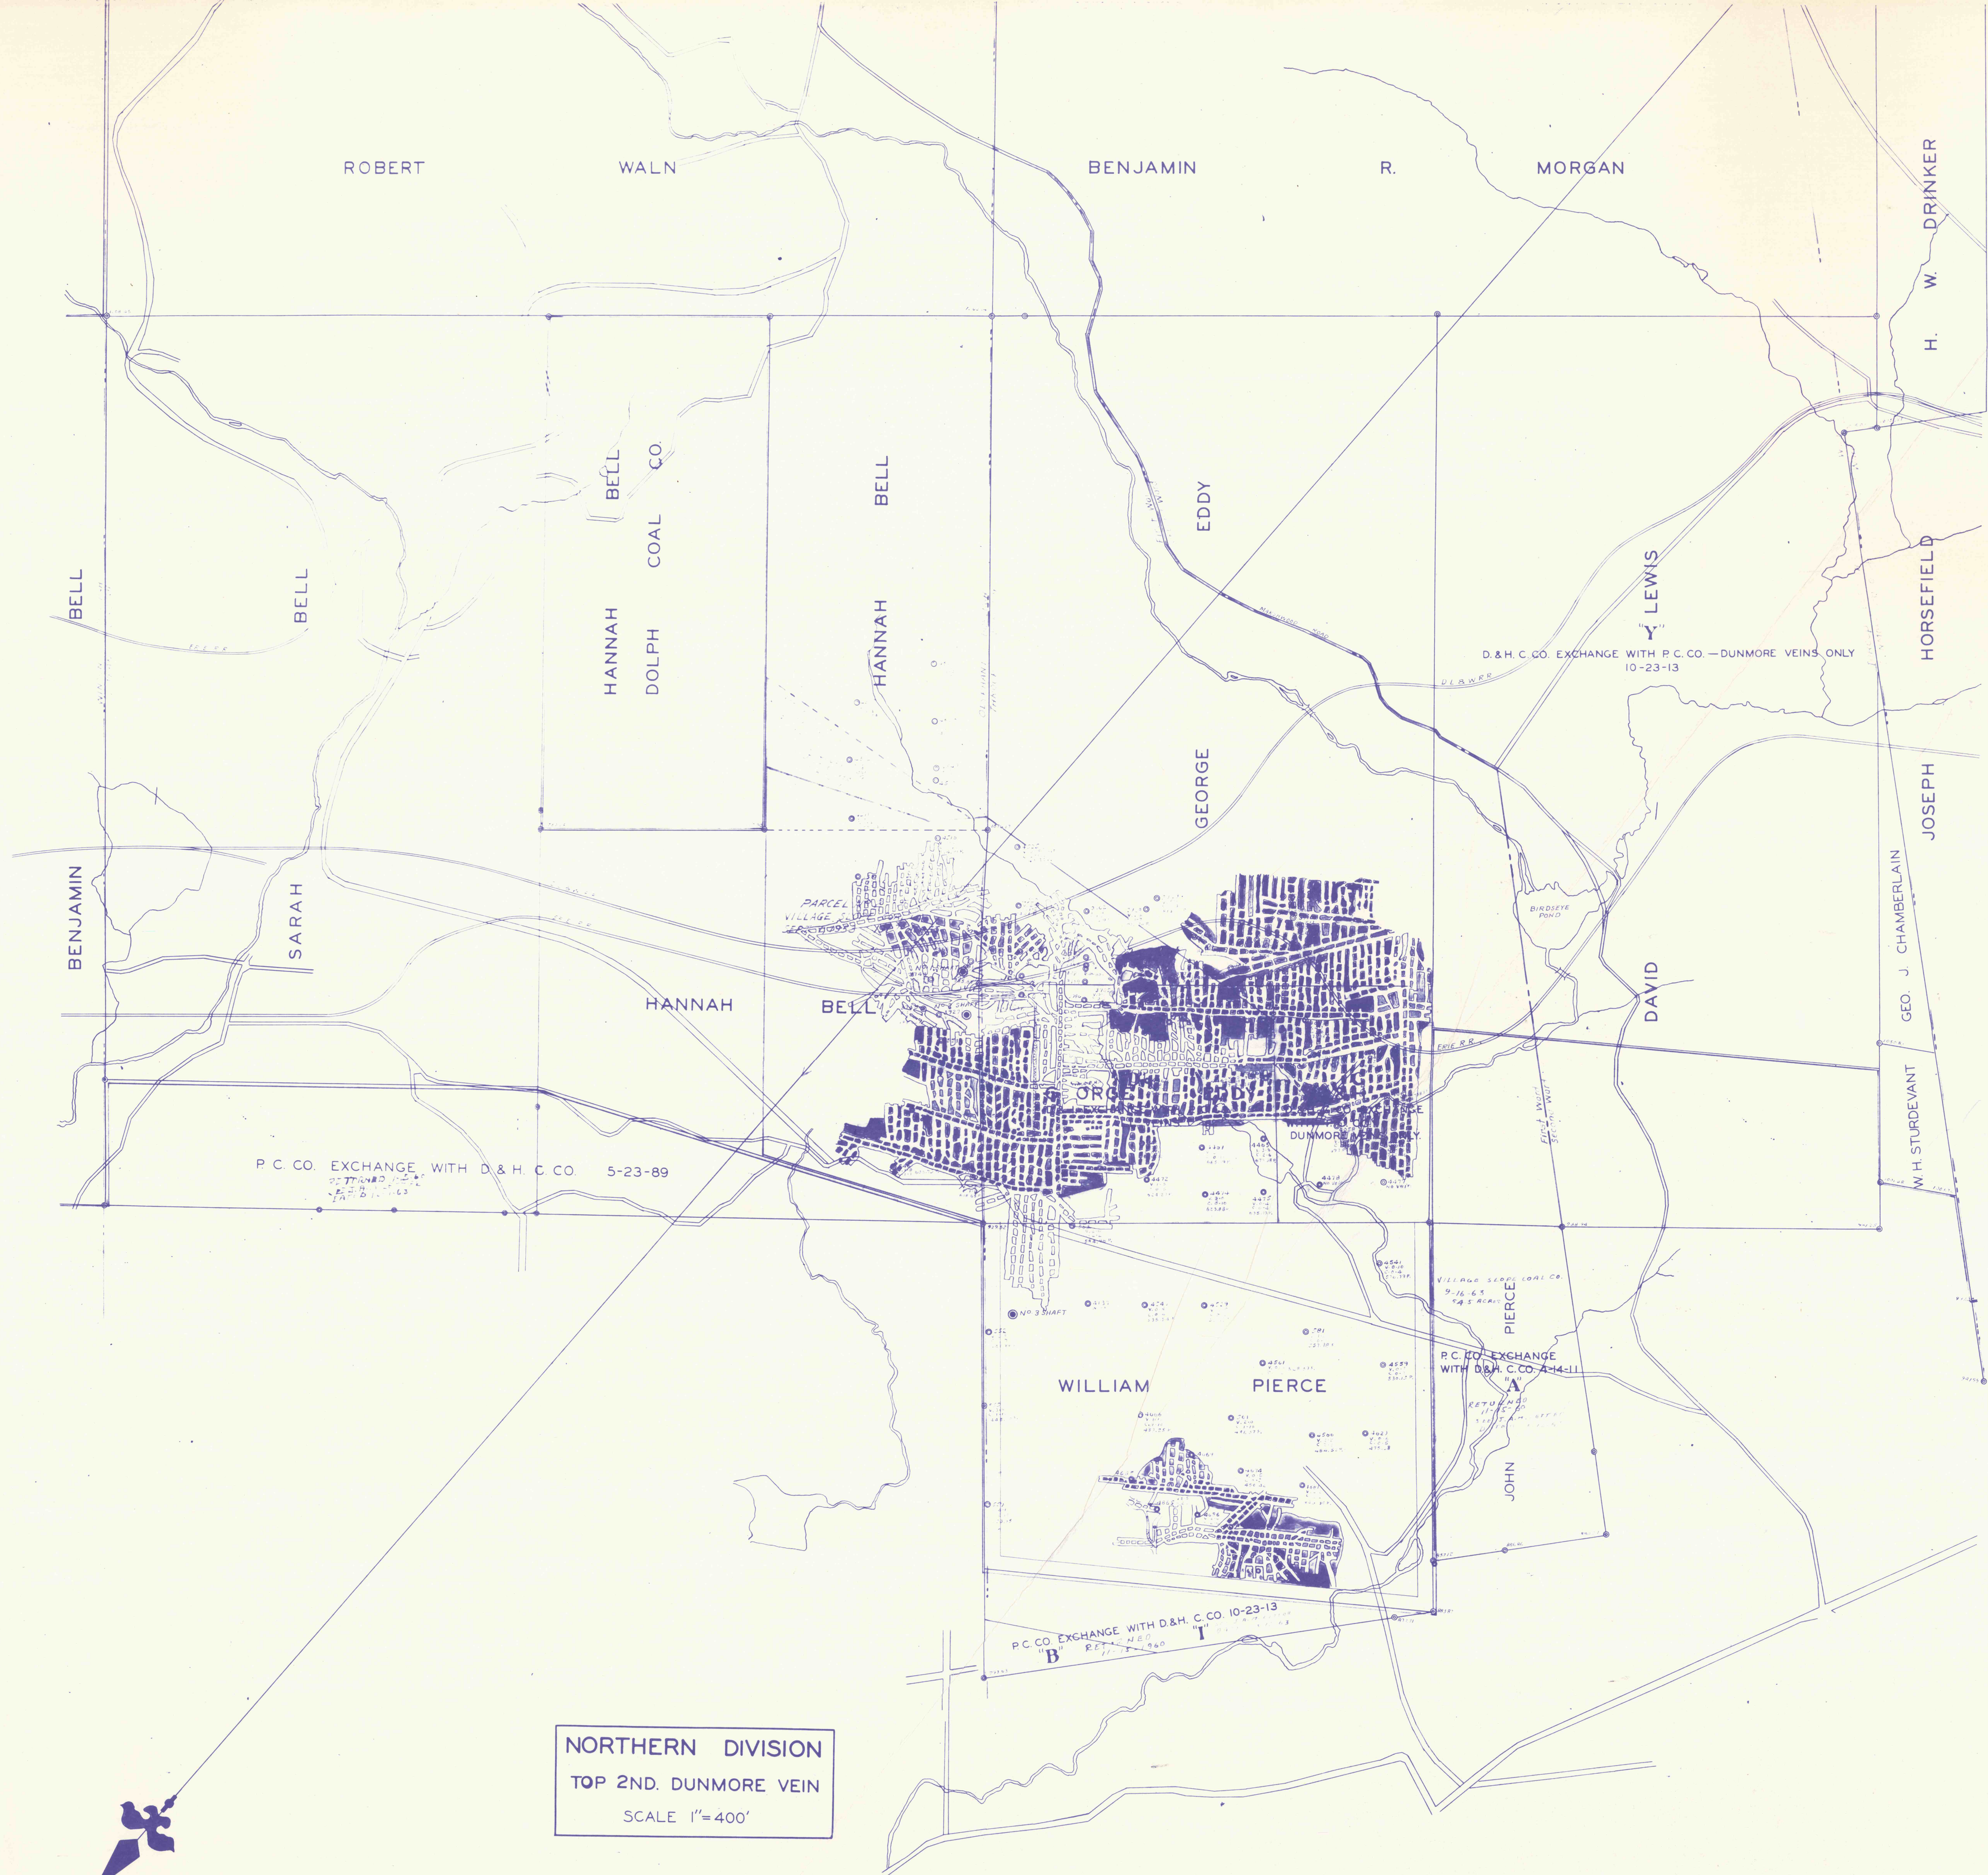

TOP 2ND DUNMORE VEIN

400'

NORTHERN DIVISION

400'

TOP 2ND DUNMORE VEIN

TOP 2ND DUNMORE VEIN

400'

NORTHERN DIVISION

400'

TOP 2ND DUNMORE VEIN

NORTHERN DIVISION
 TOP 2ND. DUNMORE VEIN
 SCALE 1"=400'

TOP
 No. 2 DUNMORE
 VEIN