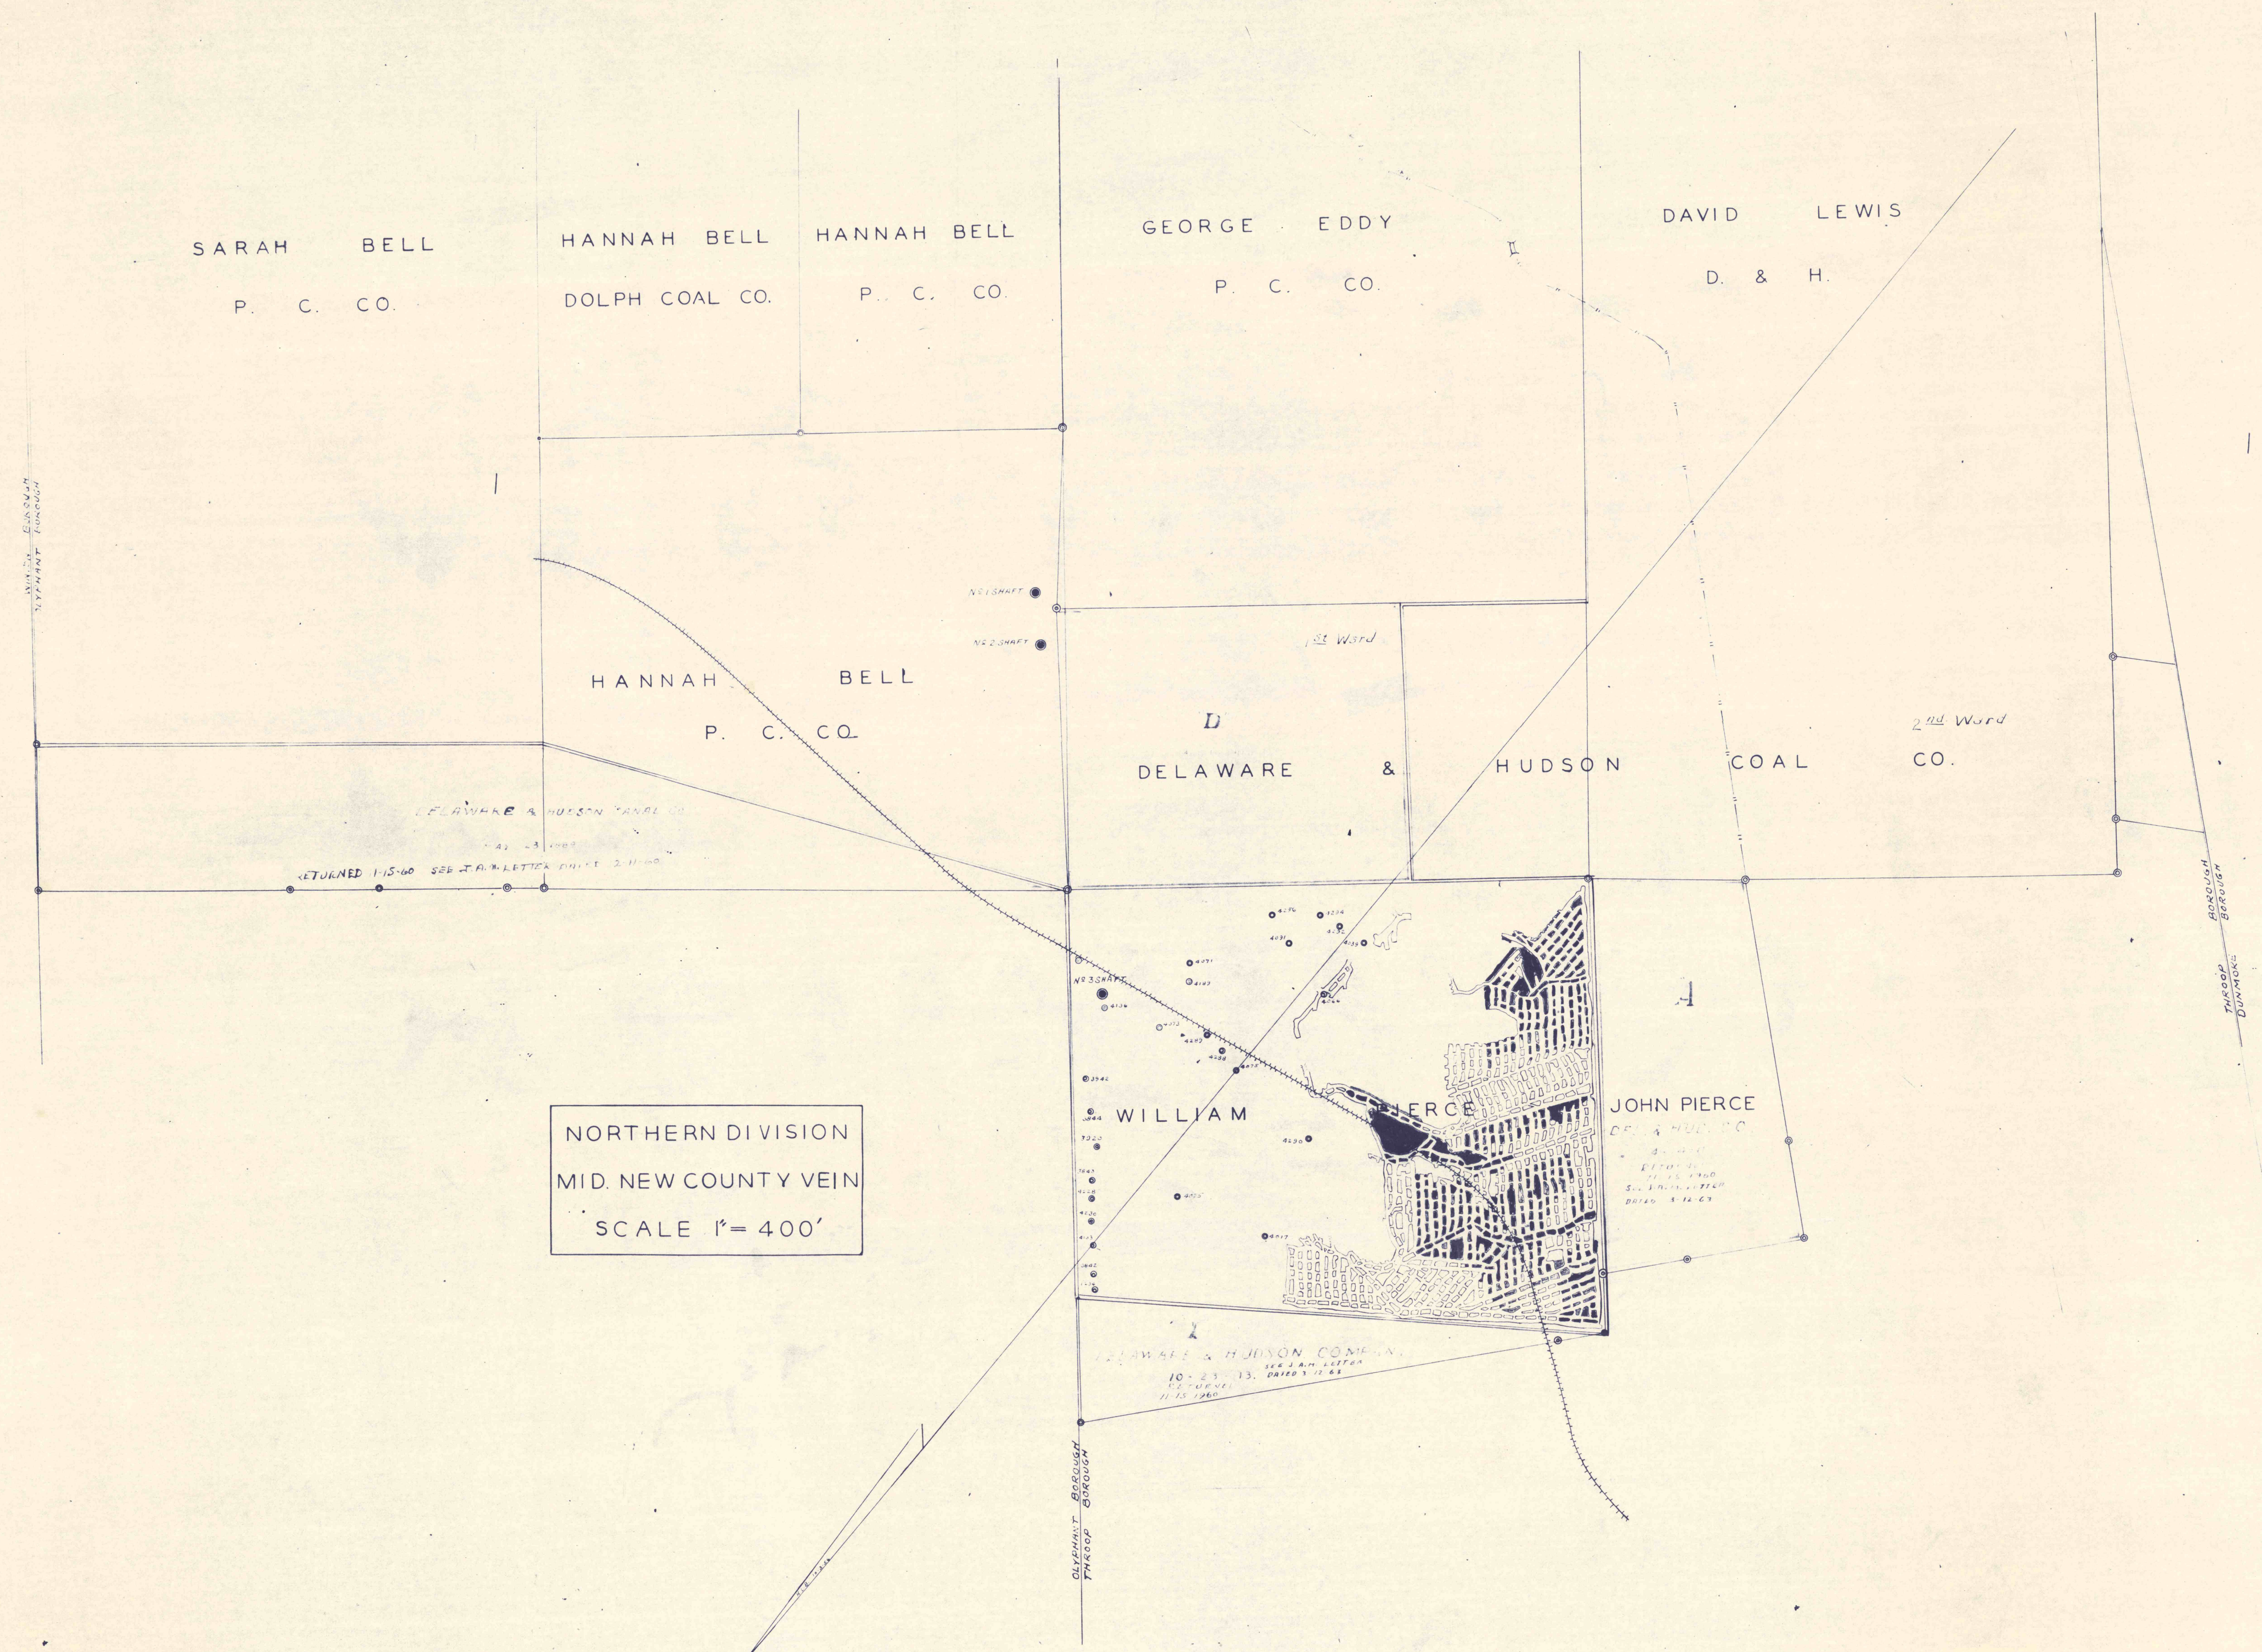

400 FT. MIDDLE NEW COUNTY VEIN 400 FT.

400 FT. MIDDLE NEW COUNTY VEIN 400 FT.

NORTHERN DIVISION
 MID. NEW COUNTY VEIN
 SCALE 1" = 400'

MIDDLE NEW COUNTY VEIN