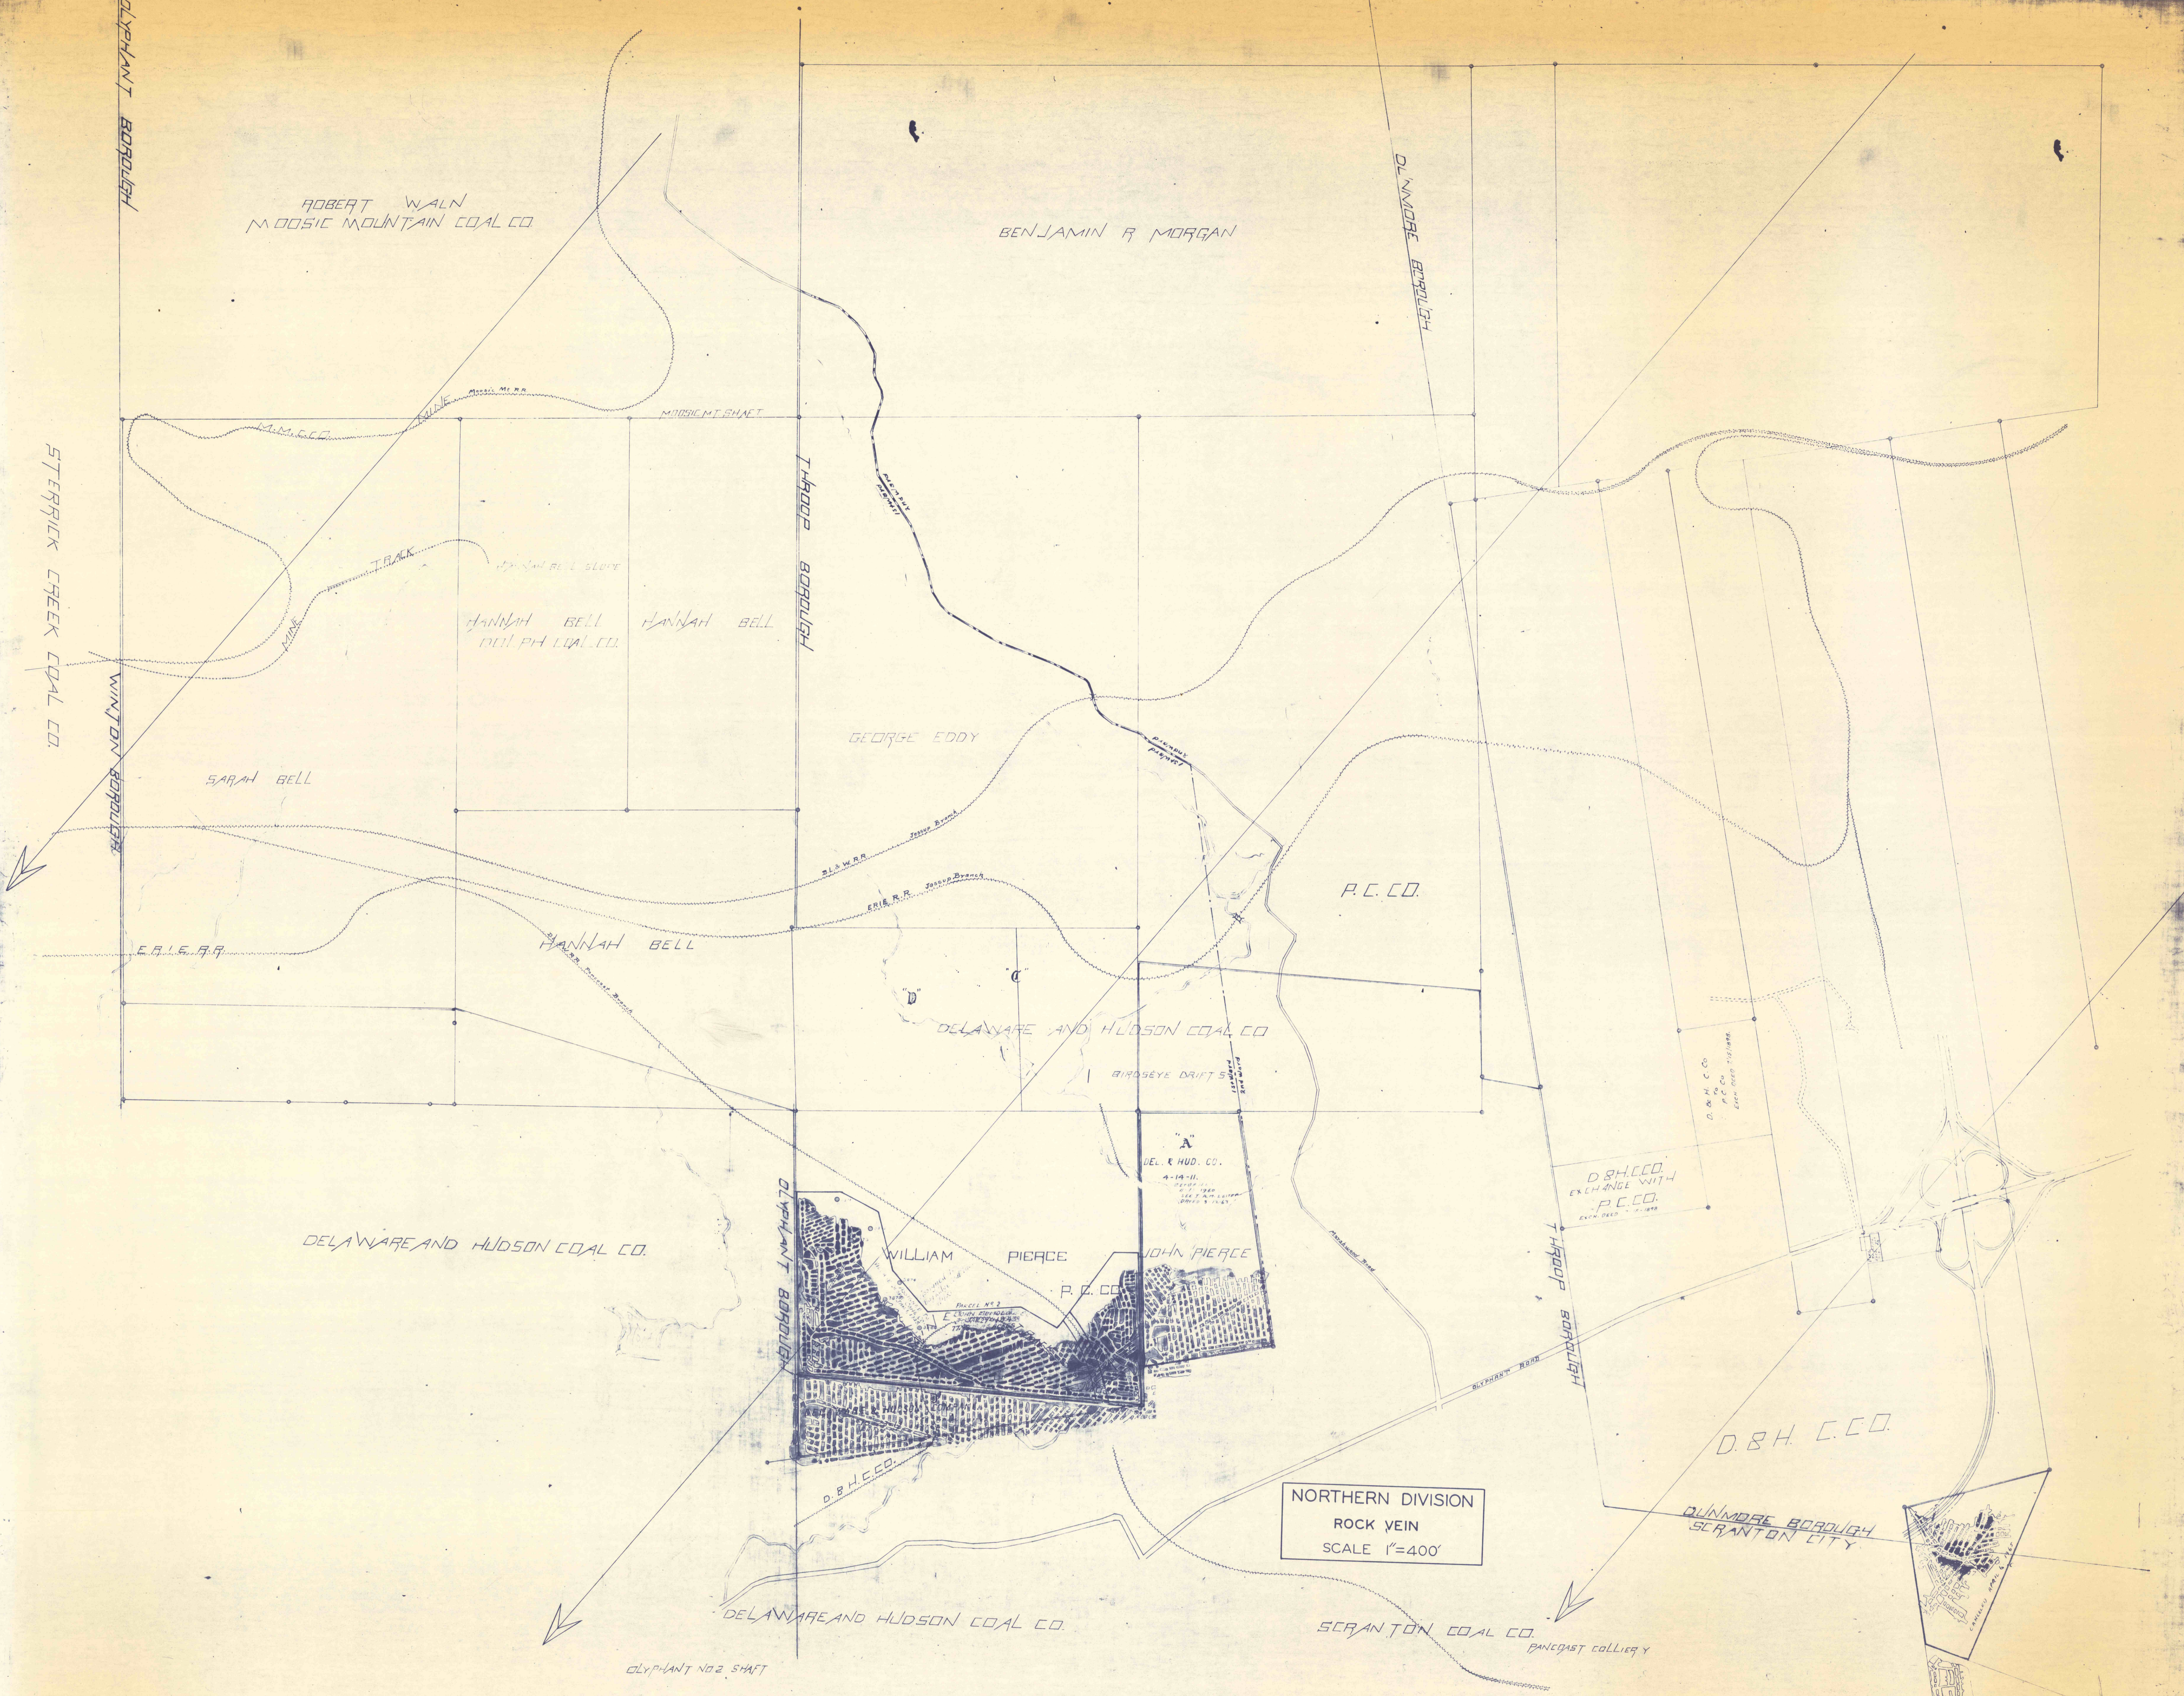

DUNMORE BOROUGH NEW YORK

DUNMORE BOROUGH NEW YORK

NORTHERN DIVISION
 ROCK VEIN
 SCALE 1"=400'

Rock Vein