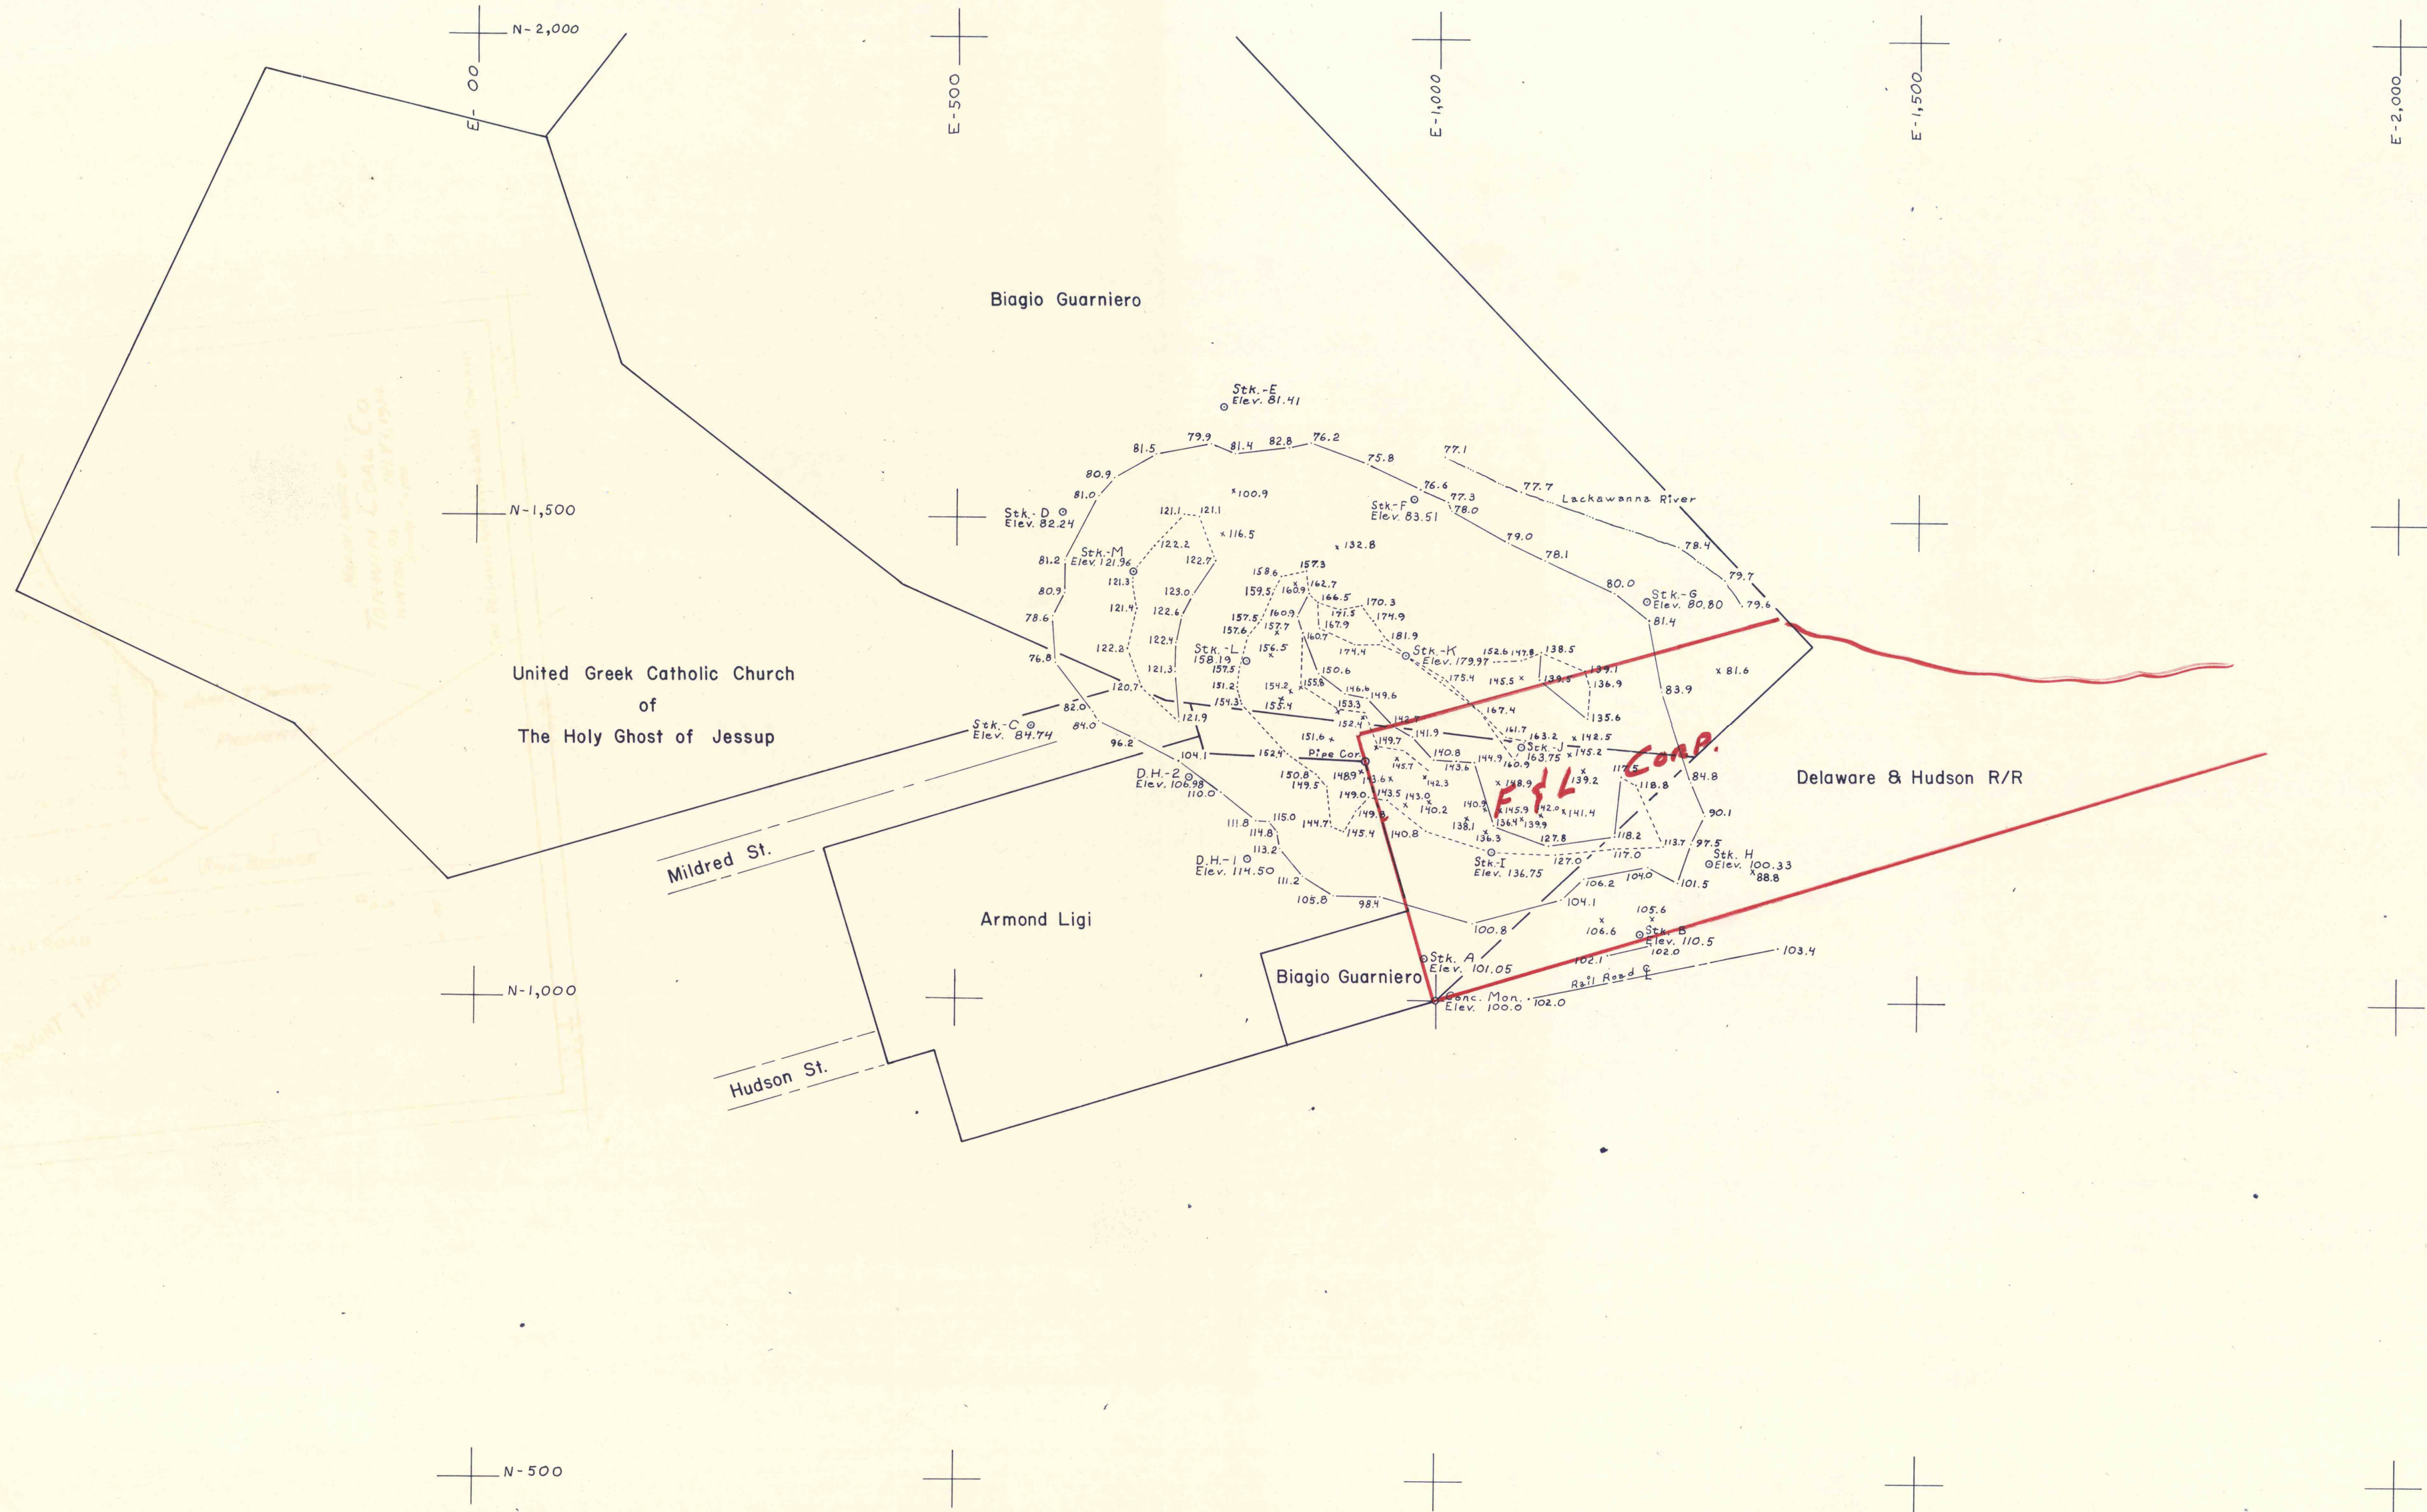

LOCATION MAP

Jessup Refuse Bank
Scale 1 in. = 2,000 ft.

NO.	DATE	REVISION	APPR.
COMMONWEALTH OF PENNSYLVANIA DEPARTMENT OF ENVIRONMENTAL RESOURCES OFFICE OF RESOURCES MANAGEMENT			
JESSUP REFUSE BANK SURFACE			
Jessup Borough, Lackawanna County, Pa.			
299,577 C.Y.			
DRAWN BY	DATE	DRAWING NO.	
CHECKED BY	Jan. 14, 1981		
	SCALE		
	1 in. = 100 ft.		