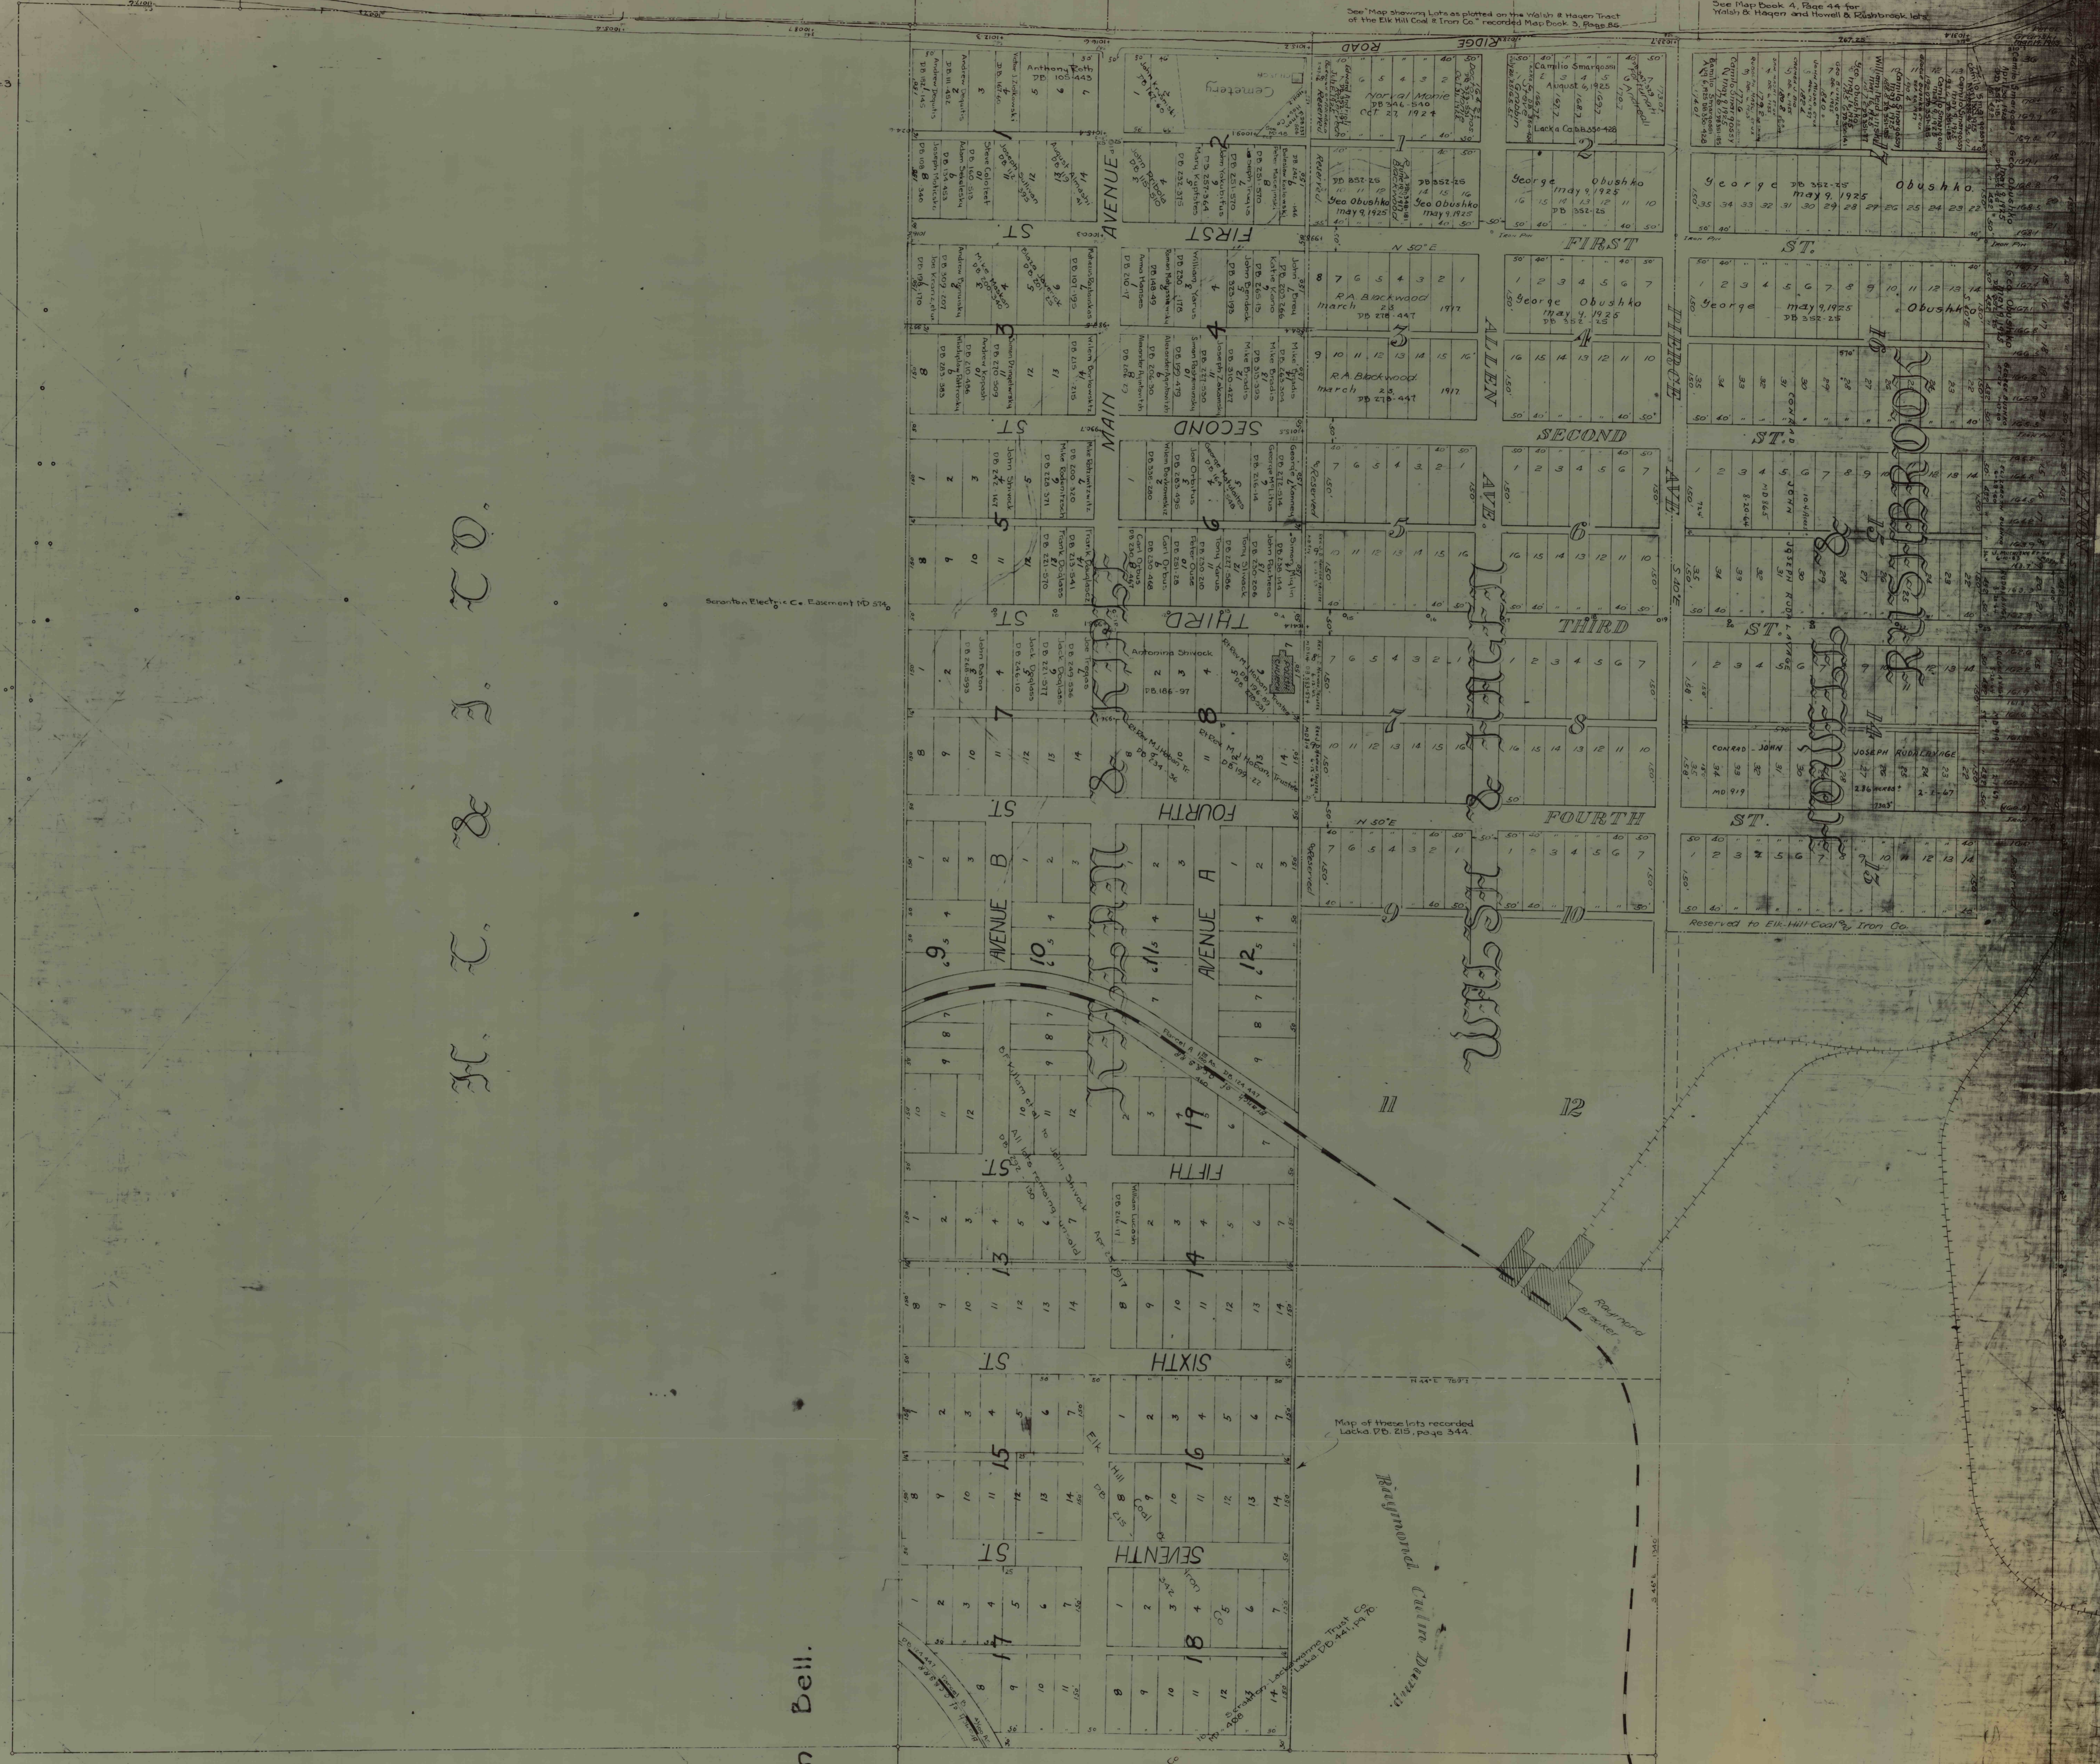

Elk Hill Coal & Iron Co.
 Plot of Lots on the
 Walsh & Hagen and Howell & Rushbrook Tracts
 in the Town of Eynon,
 Archbald, Pa. Scale 100' = 1"

See Sarah Howells Real Estate Map 1181-24-Dw-3

See Map Showing Lots as plotted on the Walsh & Hagen Tract of the Elk Hill Coal & Iron Co. recorded Map Book 3, Page 85.

See Map Book 4, Page 44 for Walsh & Hagen and Howell & Rushbrook lots.

H. T. & F. C.

Jonathan Bell.

D. Howell.

Elk Hill Coal & Iron Co.
 Dec. 25, 1924

Map of these lots recorded
 Lacha P.D. 215, page 344.

Raymond
 Culture Dump