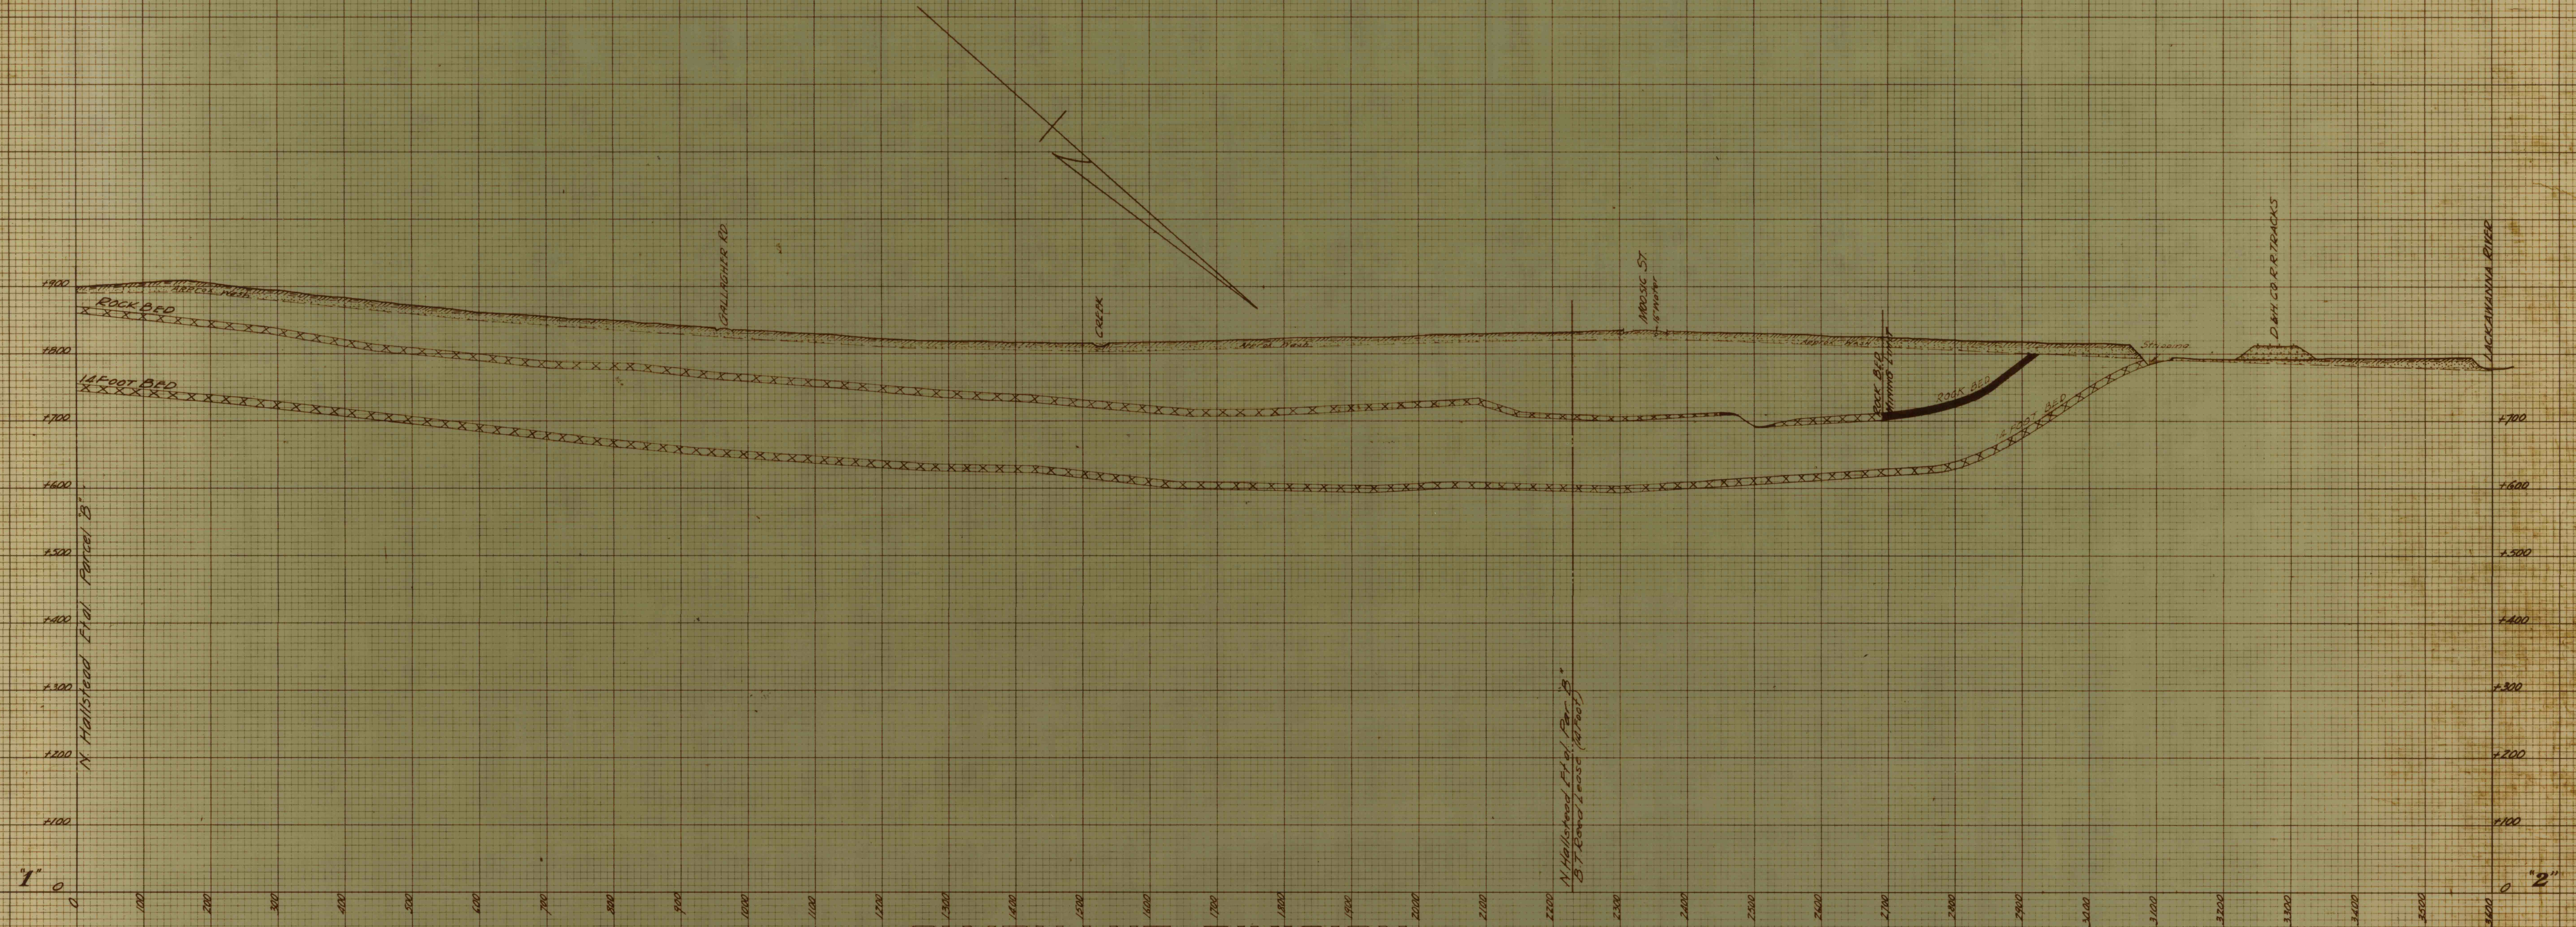

DAVID BROWN TRACT JESSUP

DAVID BROWN TRACT JESSUP

POSTED			
DATE	BY WHOM	DATE	BY WHOM
Feb. 19, 1930	K.M.		
Mar. 20, 1931	K.M.		
Nov. 21, 1932	K.M.		
June 21, 1934	K.M.		
June 25, 1935	K.M.		
Apr. 2, 1936	K.M.		
Sept. 7, 1937	K.M.		
Apr. 29, 1948	J.R.		

OLYPHANT DIVISION
CROSS SECTION

1-2

S.W. THRU COAL MEASURES
ON THE DAVID BROWN TRACT JESSUP
SCALE 1"=100' FEB. 19, 1930.